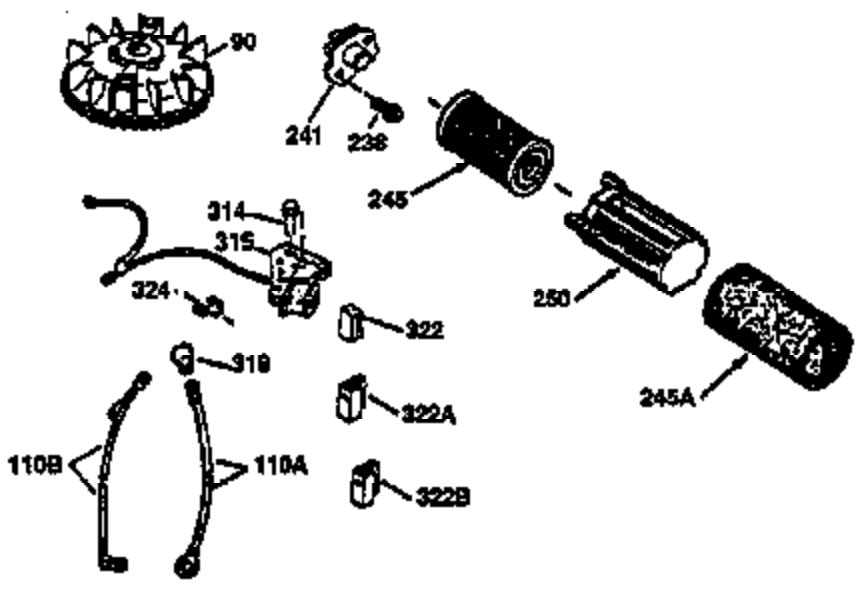

ILLUSTRATION SHOWS TYPICAL PARTS ONLY. ORDER BY PART NUMBER. PARTS NOT LISTED ARE SUPPLIED BY OEM.

Ref #	Part Number	Qty	Description
19	35998	1	Extension Spring
69	35261	1	* Mounting Flange Gasket
70	35651D	1	Mounting Flange (Incl. 72 thru 83)
90	611112	1	Flywheel
182	6201	2	Screw, 1/4-28 x 7/8"
185	31384A	1	Intake Pipe (Incl. 224)
186	36255	1	Governor Link
200	35999	1	Control Bracket
209	30200	2	Screw, 10-24 x 9/16"
223	650451	2	Screw, 1/4-20 x 1"
238	650806	2	Screw, 10-32 x 5/8"
245	34340	1	Air Cleaner Filter
250	34341B	1	Air Cleaner Cover
275	36473	1	Muffler (Incl. 277)
277	650988	2	Screw, 1/4-20 x 2-5/16"
416	36085	1	Spark Arrestor Kit (Incl. 417)(Optional)
417	650760	1	Screw, 8-32 x 3/8" (Optional)