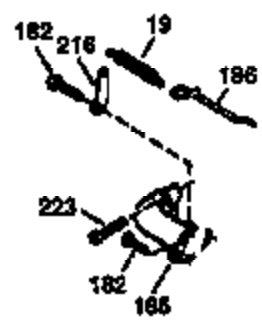

ILLUSTRATION SHOWS TYPICAL PARTS ONLY. ORDER BY PART NUMBER. PARTS NOT LISTED ARE SUPPLIED BY OEM.

Ref #	Part Number	Qty	Description
19	35998	1	Extension Spring
69	35261	1	* Mounting Flange Gasket
70	35651D	1	Mounting Flange (Incl. 72 thru 83)
90	611112	1	Flywheel
182	6201	2	Screw, 1/4-28 x 7/8"
185	31384A	1	Intake Pipe (Incl. 224)
186	36255	1	Governor Link
200	35999	1	Control Bracket
209	30200	2	Screw, 10-24 x 9/16"
223	650451	2	Screw, 1/4-20 x 1"
238	650806	2	Screw, 10-32 x 5/8"
245	34340	1	Air Cleaner Filter
250	34341B	1	Air Cleaner Cover
275	36473	1	Muffler (Incl. 277)
277	650988	2	Screw, 1/4-20 x 2-5/16"
416	36085	1	Spark Arrestor Kit (Incl. 417)(Optional)
417	650760	1	Screw, 8-32 x 3/8" (Optional)