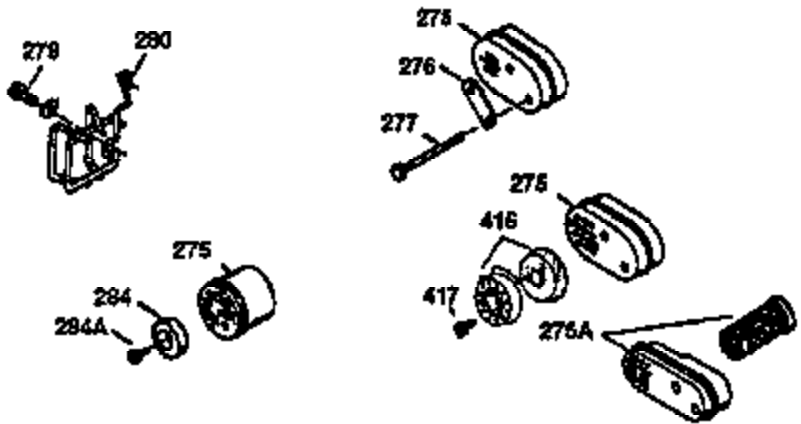

ILLUSTRATION SHOWS TYPICAL PARTS ONLY. ORDER BY PART NUMBER. PARTS NOT LISTED ARE SUPPLIED BY OEM.

Ref #	Part Number	Qty	Description
19	35998	1	Extension Spring
69	35261	1	* Mounting Flange Gasket
70	35651D	1	Mounting Flange (Incl. 72 thru 83)
90	611112	1	Flywheel
182	6201	2	Screw, 1/4-28 x 7/8"
185	31384A	1	Intake Pipe (Incl. 224)
186	36255	1	Governor Link
200	35999	1	Control Bracket
209	30200	2	Screw, 10-24 x 9/16"
223	650451	2	Screw, 1/4-20 x 1"
238	650806	2	Screw, 10-32 x 5/8"
245	34340	1	Air Cleaner Filter
250	34341B	1	Air Cleaner Cover
275	36473	1	Muffler (Incl. 277)
277	650988	2	Screw, 1/4-20 x 2-5/16"
416	36085	1	Spark Arrestor Kit (Incl. 417)(Optional)
417	650760	1	Screw, 8-32 x 3/8" (Optional)