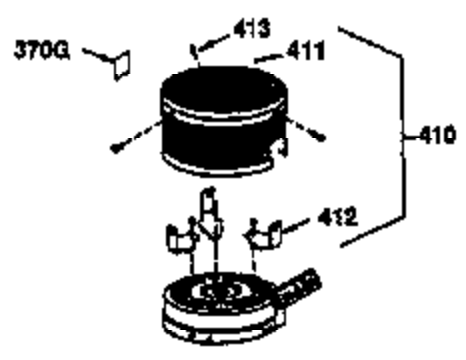

ILLUSTRATION SHOWS TYPICAL PARTS ONLY. ORDER BY PART NUMBER. PARTS NOT LISTED ARE SUPPLIED BY OEM.

Ref #	Part Number	Qty	Description
19	35998	1	Extension Spring
69	35261	1	* Mounting Flange Gasket
70	35651D	1	Mounting Flange (Incl. 72 thru 83)
90	611112	1	Flywheel
182	6201	2	Screw, 1/4-28 x 7/8"
185	31384A	1	Intake Pipe (Incl. 224)
186	36255	1	Governor Link
200	35999	1	Control Bracket
209	30200	2	Screw, 10-24 x 9/16"
223	650451	2	Screw, 1/4-20 x 1"
238	650806	2	Screw, 10-32 x 5/8"
245	34340	1	Air Cleaner Filter
250	34341B	1	Air Cleaner Cover
275	36473	1	Muffler (Incl. 277)
277	650988	2	Screw, 1/4-20 x 2-5/16"
416	36085	1	Spark Arrestor Kit (Incl. 417)(Optional)
417	650760	1	Screw, 8-32 x 3/8" (Optional)