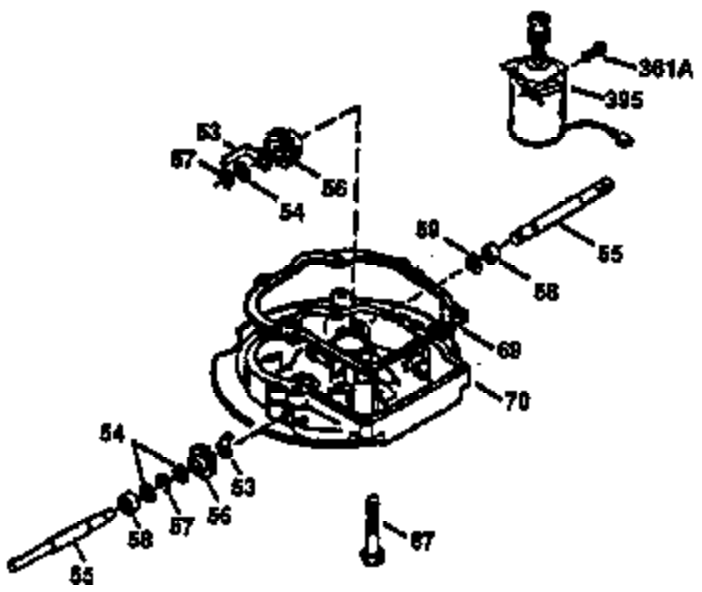

ILLUSTRATION SHOWS TYPICAL PARTS ONLY. ORDER BY PART NUMBER. PARTS NOT LISTED ARE SUPPLIED BY OEM.

Ref #	Part Number	Qty	Description
19	35998	1	Extension Spring
69	35261	1	* Mounting Flange Gasket
70	35651D	1	Mounting Flange (Incl. 72 thru 83)
90	611112	1	Flywheel
182	6201	2	Screw, 1/4-28 x 7/8"
185	31384A	1	Intake Pipe (Incl. 224)
186	36255	1	Governor Link
200	35999	1	Control Bracket
209	30200	2	Screw, 10-24 x 9/16"
223	650451	2	Screw, 1/4-20 x 1"
238	650806	2	Screw, 10-32 x 5/8"
245	34340	1	Air Cleaner Filter
250	34341B	1	Air Cleaner Cover
275	36473	1	Muffler (Incl. 277)
277	650988	2	Screw, 1/4-20 x 2-5/16"
416	36085	1	Spark Arrestor Kit (Incl. 417)(Optional)
417	650760	1	Screw, 8-32 x 3/8" (Optional)