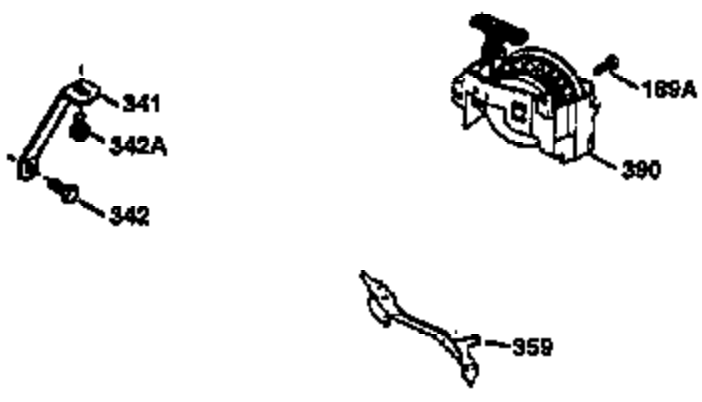

ILLUSTRATION SHOWS TYPICAL PARTS ONLY, ORDER BY PART NUMBER. PARTS NOT LISTED ARE SUPPLIED BY OEM.

Ref #	Part Number	Qty	Description
238	650806	2	Screw, 10-32 x 5/8"
239	34338	1	* Air Cleaner Gasket
245	34340	1	Air Cleaner Filter
250	34341B	1	Air Cleaner Cover
260	35484	1	Blower Housing
287	650926	2	Screw, 8-32 x 21/64"
298	28763	3	Screw, 10-32 x 35/64"
300	34476A	1	Fuel Tank (Incl. 292 & 301)
301	33032	1	Fuel Cap
370	36534	1	Instruction Decal
390	590694	1	Rewind Starter (NOTE: This engine could have been built with 590737 starter. Refer to the design of the rope pulley strength ribs for part identification. Individual starter parts do not interchange. Refer to service bulletin 116).