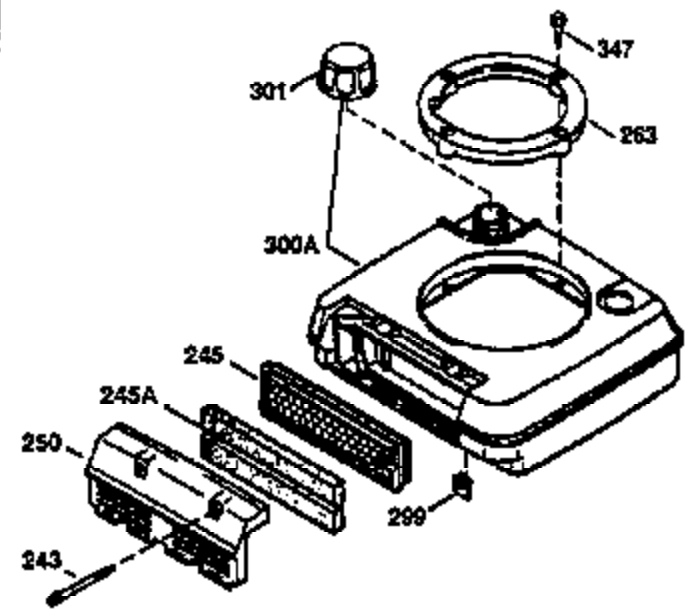

ILLUSTRATION SHOWS TYPICAL PARTS ONLY, ORDER BY PART NUMBER. PARTS NOT LISTED ARE SUPPLIED BY OEM.

Ref #	Part Number	Qty	Description
238	650806	2	Screw, 10-32 x 5/8"
239	34338	1	* Air Cleaner Gasket
245	34340	1	Air Cleaner Filter
250	34341B	1	Air Cleaner Cover
260	35491	1	Blower Housing
287	650926	2	Screw, 8-32 x 21/64"
298	28763	3	Screw, 10-32 x 35/64"
300	34476A	1	Fuel Tank (Incl. 292 & 301)
301	33032	1	Fuel Cap
390	590694	1	Rewind Starter (NOTE: This engine could have been built with 590686 starter. Refer to the design of the air intake louvers for part identification. Individual starter parts do not interchange.)