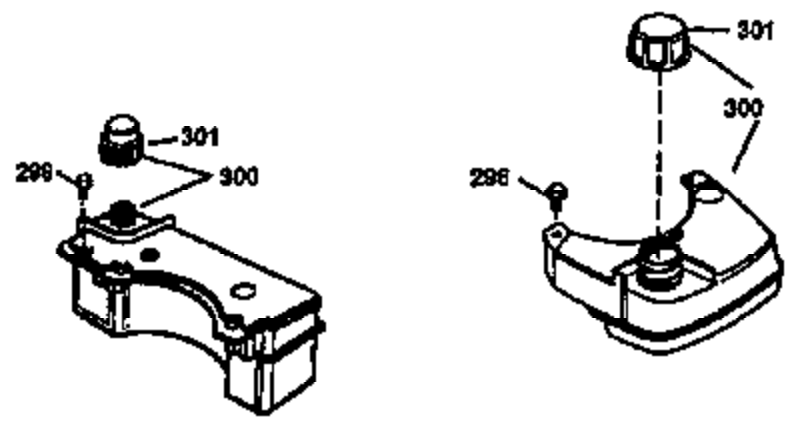

ILLUSTRATION SHOWS TYPICAL PARTS ONLY, ORDER BY PART NUMBER. PARTS NOT LISTED ARE SUPPLIED BY OEM.

Ref #	Part Number	Qty	Description
238	650806	2	Screw, 10-32 x 5/8"
239	34338	1	* Air Cleaner Gasket
245	34340	1	Air Cleaner Filter
250	34341B	1	Air Cleaner Cover
260	35491	1	Blower Housing
287	650926	2	Screw, 8-32 x 21/64"
298	28763	3	Screw, 10-32 x 35/64"
300	34476A	1	Fuel Tank (Incl. 292 & 301)
301	33032	1	Fuel Cap
390	590694	1	Rewind Starter (NOTE: This engine could have been built with 590686 starter. Refer to the design of the air intake louvers for part identification. Individual starter parts do not interchange.)