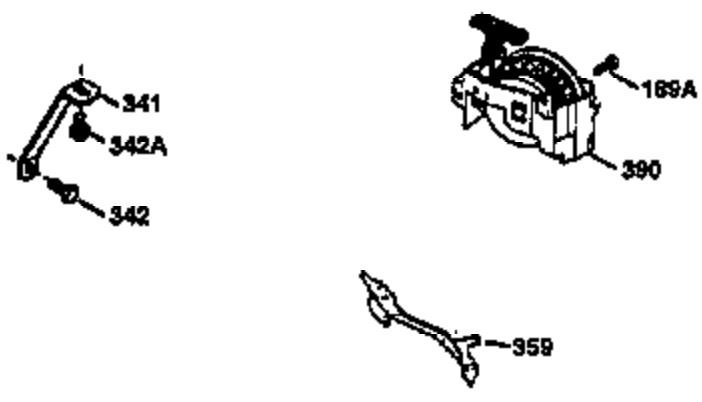

ILLUSTRATION SHOWS TYPICAL PARTS ONLY, ORDER BY PART NUMBER. PARTS NOT LISTED ARE SUPPLIED BY OEM.

Ref #	Part Number	Qty	Description
238	650806	2	Screw, 10-32 x 5/8"
239	34338	1	* Air Cleaner Gasket
245	34340	1	Air Cleaner Filter
250	34341B	1	Air Cleaner Cover
260	35491	1	Blower Housing
287	650926	2	Screw, 8-32 x 21/64"
298	28763	3	Screw, 10-32 x 35/64"
300	34476A	1	Fuel Tank (Incl. 292 & 301)
301	33032	1	Fuel Cap
390	590694	1	Rewind Starter (NOTE: This engine could have been built with 590686 starter. Refer to the design of the air intake louvers for part identification. Individual starter parts do not interchange.)