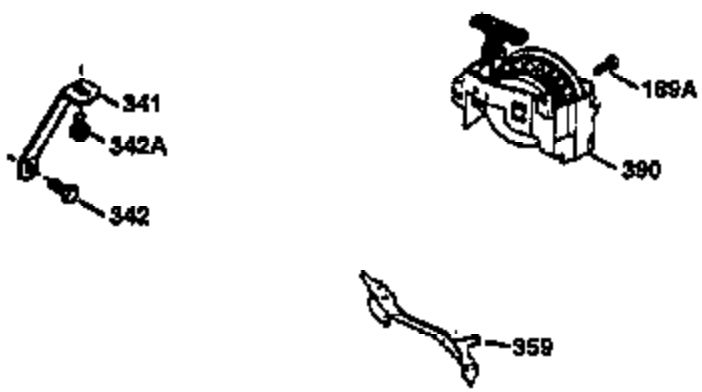

ILLUSTRATION SHOWS TYPICAL PARTS ONLY, ORDER BY PART NUMBER. PARTS NOT LISTED ARE SUPPLIED BY OEM.

Ref #	Part Number	Qty	Description
238	650806	2	Screw, 10-32 x 5/8"
239	34338	1	* Air Cleaner Gasket
245	34340	1	Air Cleaner Filter
250	34341B	1	Air Cleaner Cover
260	35484	1	Blower Housing
287	650926	2	Screw, 10-32 x 49/64"
298	28763	3	Screw, 10-32 x 35/64"
300	34476A	1	Fuel Tank (Incl. 292 & 301)
301	33032	1	Fuel Cap
390	590694	1	Rewind Starter (NOTE: This engine could have been built with 590737 starter. Refer to the design of the rope pulley strength ribs for part identification. Individual starter parts do not interchange. Refer to service bulletin 116).