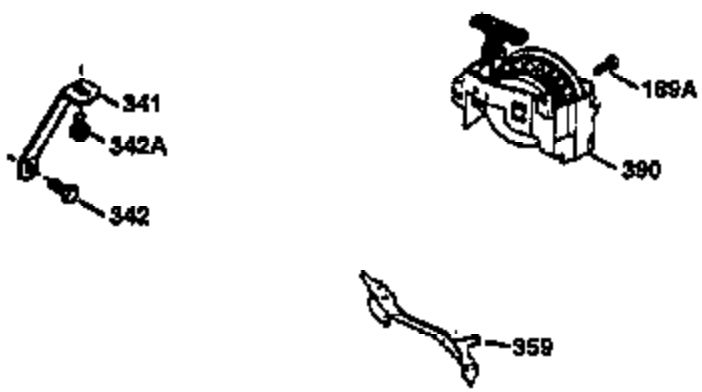

ILLUSTRATION SHOWS TYPICAL PARTS ONLY, ORDER BY PART NUMBER. PARTS NOT LISTED ARE SUPPLIED BY OEM.

Ref #	Part Number	Qty	Description
238	650806	2	Screw, 10-32 x 5/8"
239	34338	1	* Air Cleaner Gasket
245	34340	1	Air Cleaner Filter
250	34341B	1	Air Cleaner Cover
260	35491	1	Blower Housing
275A	36664	1	Spark Arrestor Muffler (Optional) (Incl. 284,284A,416 & 417)
287	650926	2	Screw, 8-32 x 21/64"
300	35586	1	Fuel Tank (Incl. 292 & 301)
301	36246	1	Fuel Cap
390	590732	1	Rewind Starter (NOTE: This engine could have been built with 590738 starter. Refer to the design of the rope pulley strength ribs for part identification. Individual starter parts do not interchange. Refer to service bulletin 116).