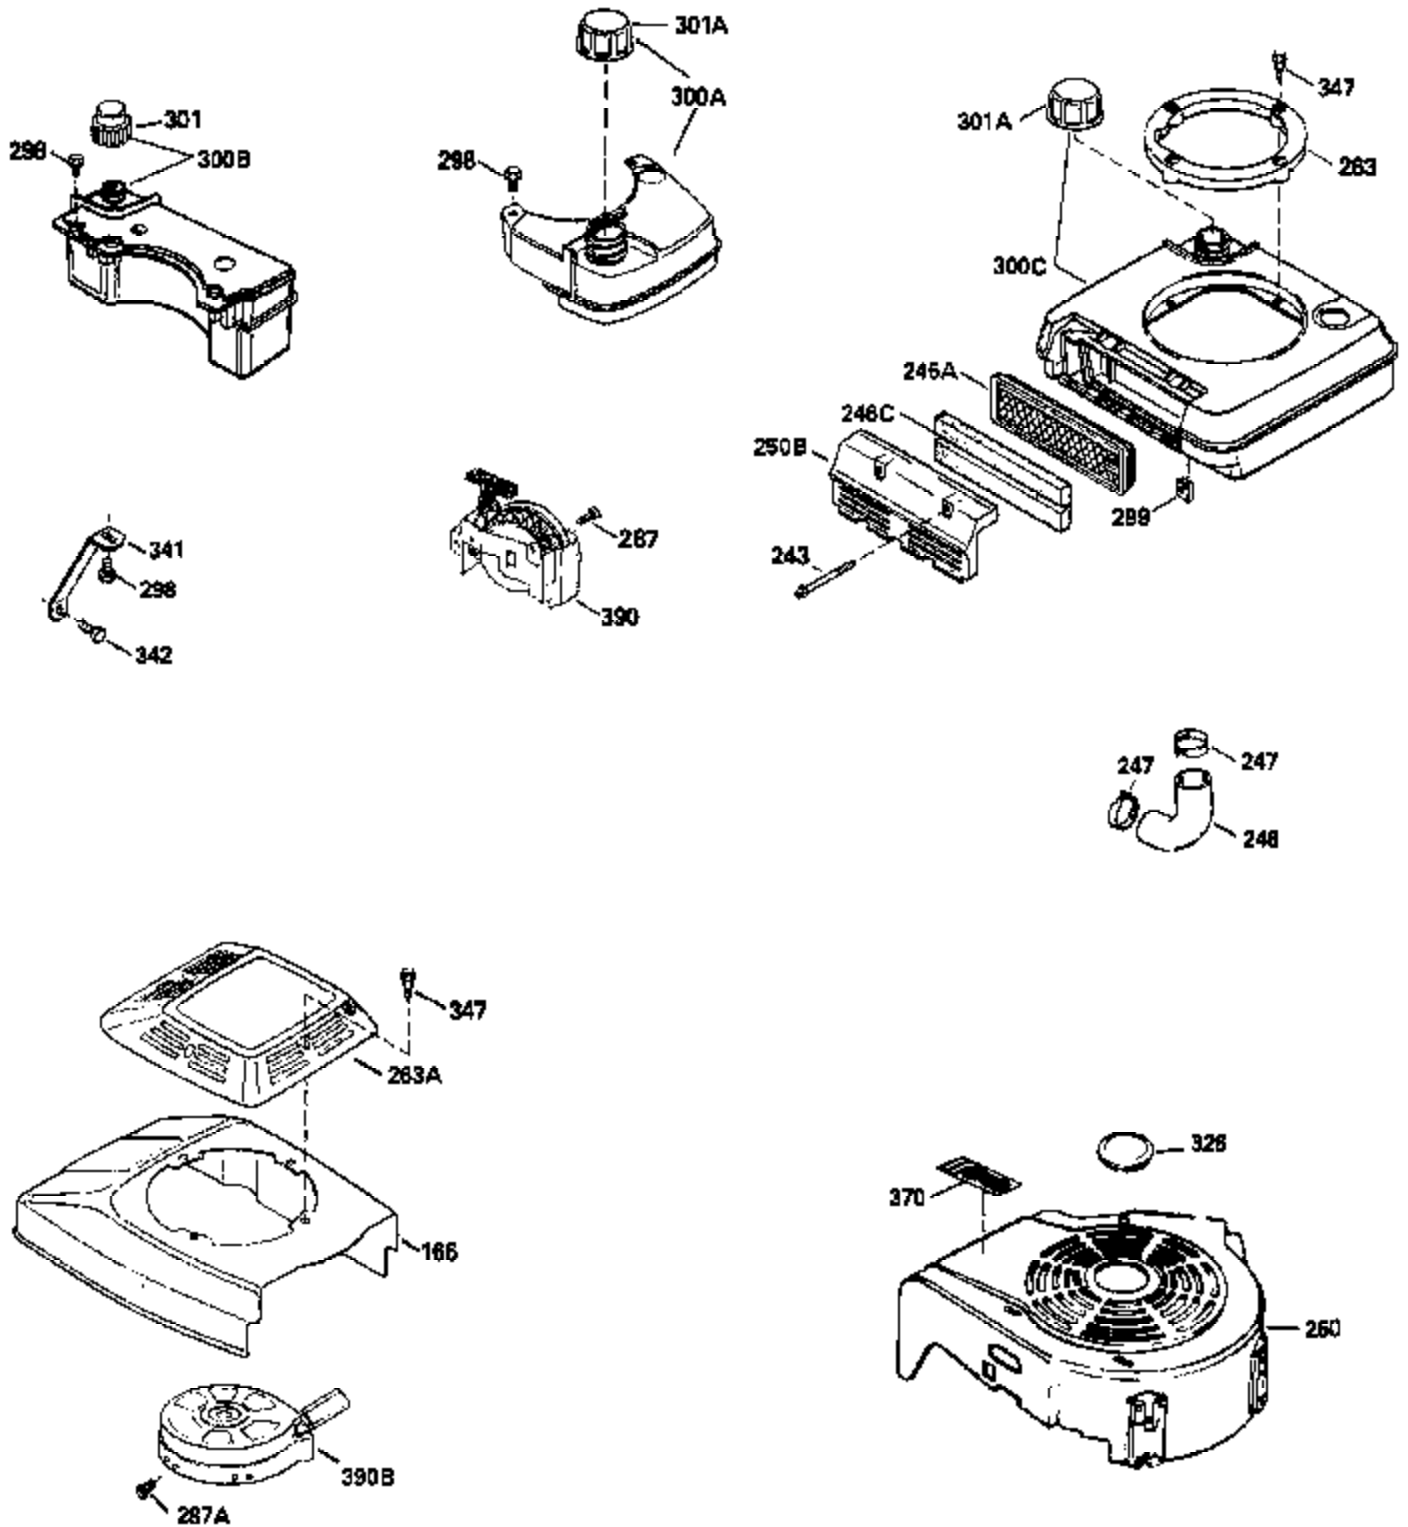

ILLUSTRATION SHOWS TYPICAL PARTS ONLY. ORDER BY PART NUMBER. PARTS NOT LISTED ARE SUPPLIED BY OEM.

Ref #	Part Number	Qty	Description
260	35491	1	Blower Housing
287	650926	2	Screw, 8-32 x 21/64"
301	36246	1	Fuel Cap
390	590694	1	Rewind Starter (NOTE: This engine could have been built with 590686 starter. Refer to the design of the air intake louvers for part identification. Individual starter parts do not interchange.)