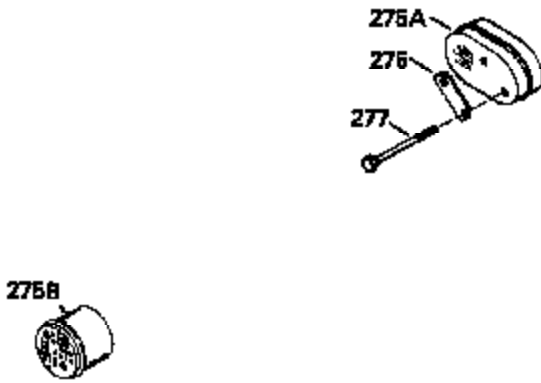

ILLUSTRATION SHOWS TYPICAL PARTS ONLY. ORDER BY PART NUMBER. PARTS NOT LISTED ARE SUPPLIED BY OEM.

Ref #	Part Number	Qty	Description
19	36281	1	Extension Spring
69	35261	1	* Mounting Flange Gasket
182	6201	2	Screw, 1/4-28 x 7/8"
185	31384A	1	Intake Pipe (Incl. 224)
186	32653	1	Governor Link
209	30200	2	Screw, 10-24 x 9/16"
216	33086	1	R.P.M. Adjusting Lever
223	650451	2	Screw, 1/4-20 x 1"
245	34340	1	Air Cleaner Filter
277	650795	2	Screw, 1/4-20 x 2-1/4"