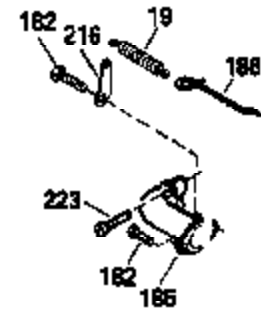

ILLUSTRATION SHOWS TYPICAL PARTS ONLY. ORDER BY PART NUMBER. PARTS NOT LISTED ARE SUPPLIED BY OEM.

Ref #	Part Number	Qty	Description
19	36281	1	Extension Spring
69	35261	1	* Mounting Flange Gasket
182	6201	2	Screw, 1/4-28 x 7/8"
185	31384A	1	Intake Pipe (Incl. 224)
186	32653	1	Governor Link
209	30200	2	Screw, 10-24 x 9/16"
216	33086	1	R.P.M. Adjusting Lever
223	650451	2	Screw, 1/4-20 x 1"
245	34340	1	Air Cleaner Filter
277	650795	2	Screw, 1/4-20 x 2-1/4"