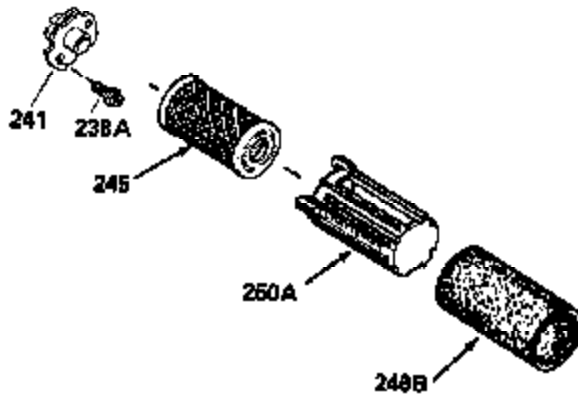

ILLUSTRATION SHOWS TYPICAL PARTS ONLY. ORDER BY PART NUMBER. PARTS NOT LISTED ARE SUPPLIED BY OEM.

Ref #	Part Number	Qty	Description
19	36281	1	Extension Spring
69	35261	1	* Mounting Flange Gasket
182	6201	2	Screw, 1/4-28 x 7/8"
185	31384A	1	Intake Pipe (Incl. 224)
186	32653	1	Governor Link
209	30200	2	Screw, 10-24 x 9/16"
216	33086	1	R.P.M. Adjusting Lever
223	650451	2	Screw, 1/4-20 x 1"
245	34340	1	Air Cleaner Filter
277	650795	2	Screw, 1/4-20 x 2-1/4"