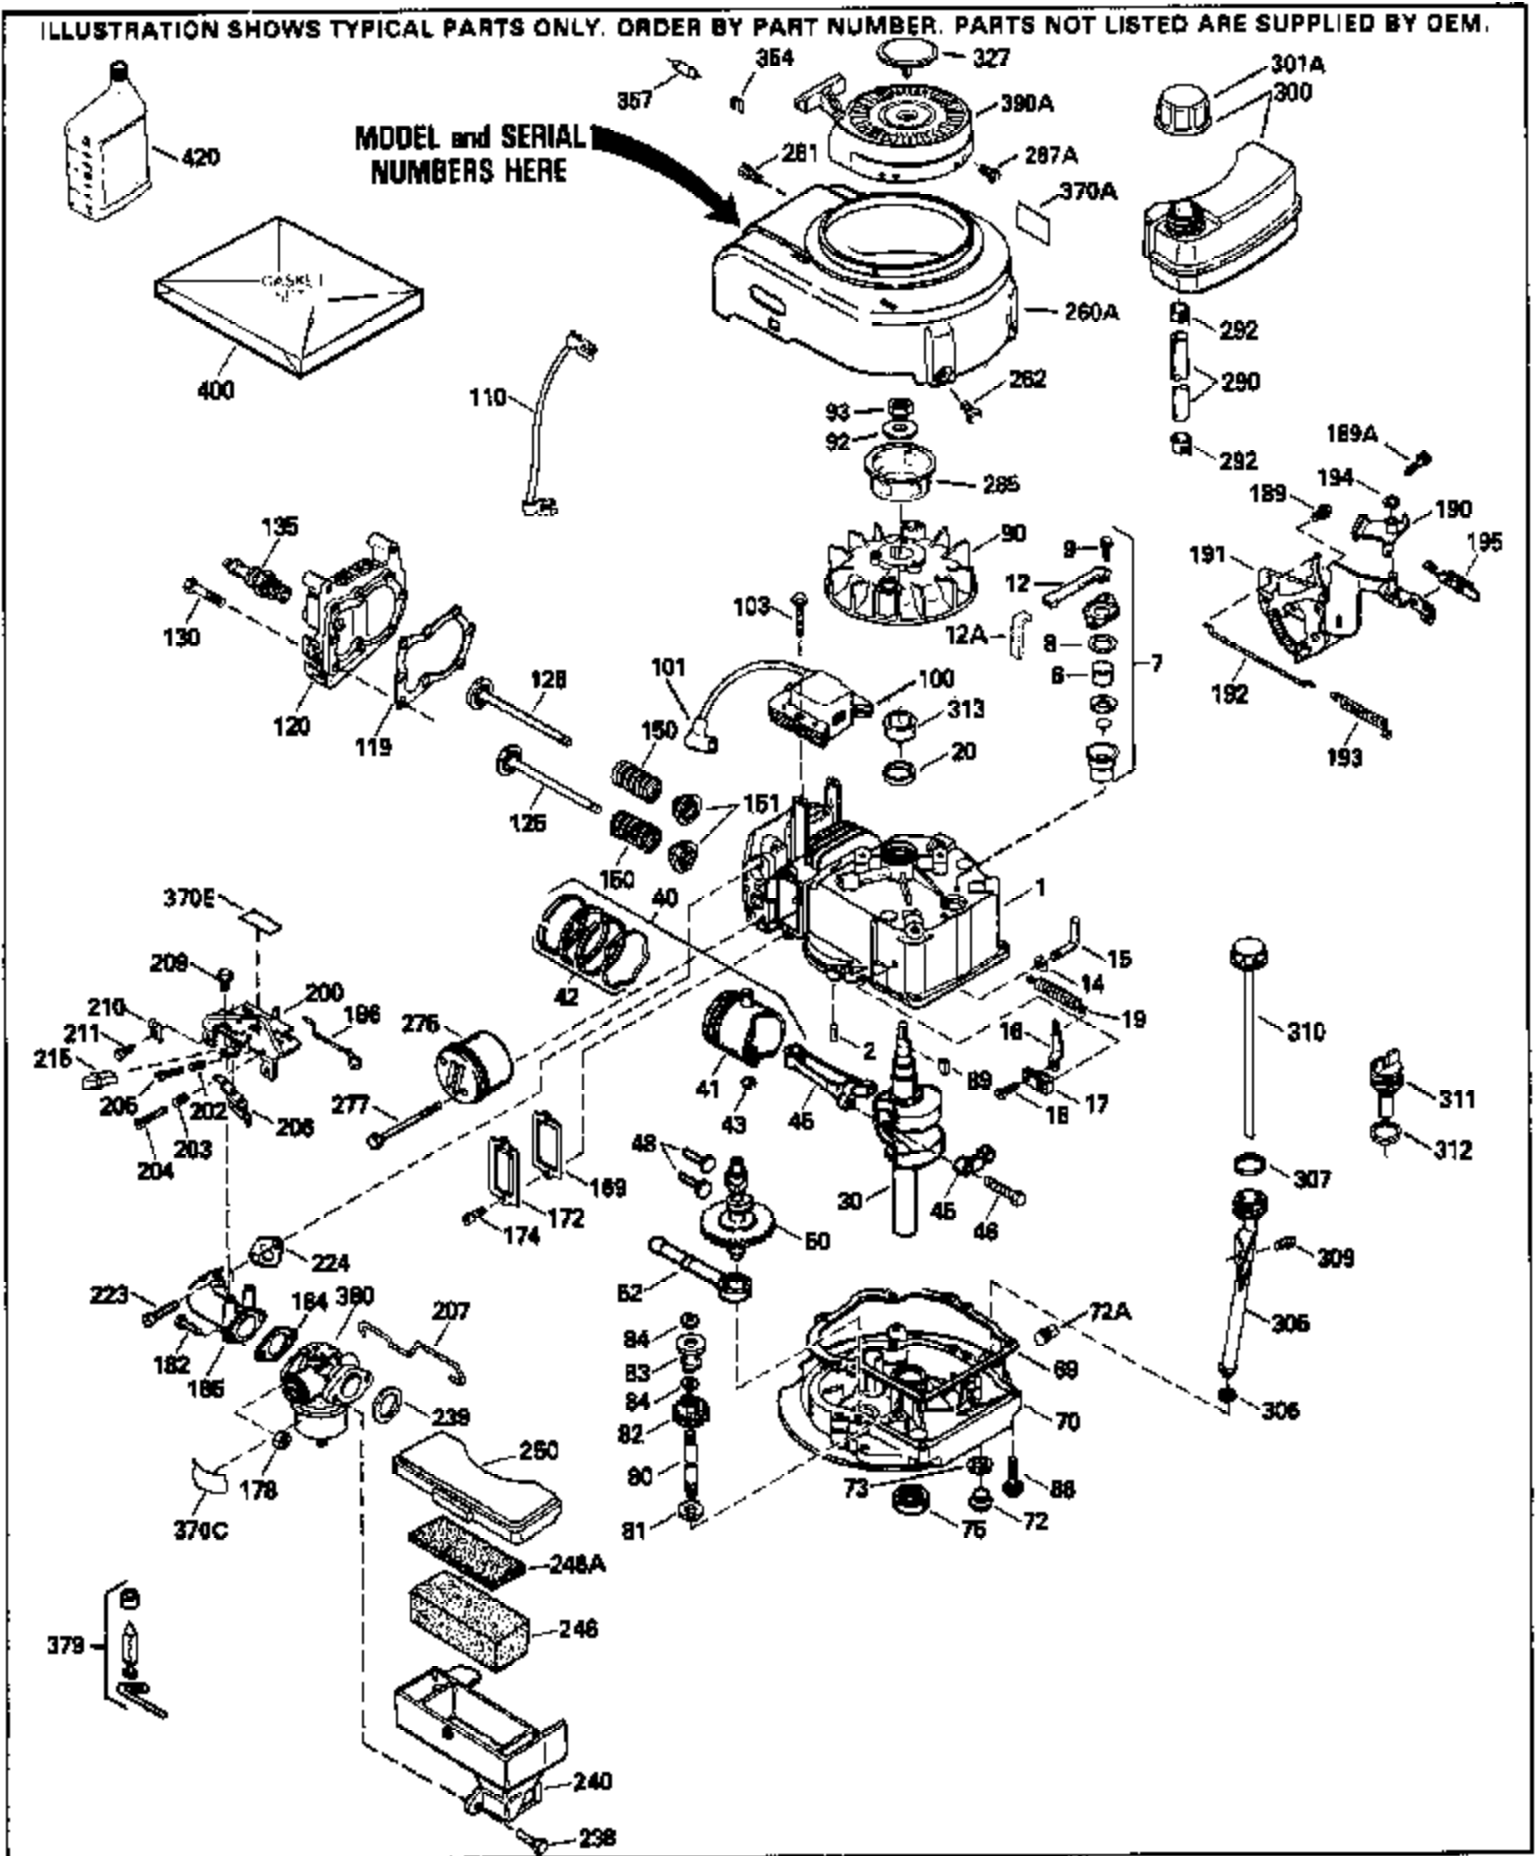

ILLUSTRATION SHOWS TYPICAL PARTS ONLY. ORDER BY PART NUMBER. PARTS NOT LISTED ARE SUPPLIED BY OEM.

MODEL and SERIAL
NUMBERS HERE

Ref #	Part Number	Qty	Description
1	36470	1	Cylinder (Incl. 2,8,9,20 & 125)
2	26727	2	Dowel Pin
6	33734	1	Breather Element
7	34214A	1	Breather Ass'y. (Incl. 6, 8, 9 & 12)
8	33735	1	* Breather Gasket
9	30200	2	Screw, 10-24 x 9/16"
12	33886	1	Breather Tube
14	28277	1	Washer
15	30589	1	Governor Rod (Incl. 14)
16	31383A	1	Governor Lever
17	31335	1	Governor Lever Clamp
18	650548	1	Screw, 8-32 x 5/16"
19	36281	1	Extension Spring
20	32600	1	Oil Seal
30	34460A	1	Crankshaft
40	34514	1	Piston, Pin & Ring Set (Std.)
40	34515	1	Piston, Pin & Ring Set (.010" OS)
40	34516	1	Piston, Pin & Ring Set (.020" OS)
41	32538B	1	Piston & Pin Ass'y. (Std.) (Incl. 43)
41	32548B	1	Piston & Pin Ass'y. (.010" OS) (Incl. 43)
41	32549B	1	Piston & Pin Ass'y. (.020" OS) (Incl. 43)
42	28986	1	Ring Set (Std.)
42	28987	1	Ring Set (.010" OS)
42	28988	1	Ring Set (.020" OS)
43	20381	2	Piston Pin Retaining Ring
45	30963B	1	Connecting Rod Ass'y. (Incl. 46)
46	32610A	2	Connecting Rod Bolt
48	27241	2	Valve Lifter
50	35990	1	Camshaft (BCR)
52	29914	1	Oil Pump Ass'y.
69	35261	1	* Mounting Flange Gasket
70	30571C	1	Mounting Flange (Incl.72 thru 83,311 & 312)
72	36083	1	Oil Drain Plug
75	26208	1	Oil Seal
80	30574A	1	Governor Shaft
81	30590A	1	Washer
82	30591	1	Governor Gear Ass'y. (Incl. 81)
83	30588A	1	Governor Spool
86	650488	6	Screw, 1/4-20 x 1-1/4"
89	611004	1	Flywheel Key
90	611112	1	Flywheel
92	650815	1	Belleville Washer
93	650816	1	Flywheel Nut
100	34443A	1	Solid State Ignition
103	651007	2	Screw, Torx T-15, 10-24 x 15/16"
110	34961	1	Ground Wire
119	36437	1	* Cylinder Head Gasket
120	36474	1	Cylinder Head
125	36471	1	Exhaust Valve (Std.) (Incl. 151)
125	36472	1	Exhaust Valve (1/32" OS) (Incl. 151)
126	29314B	1	Intake Valve (Std.) (Incl. 151)
126	29315C	1	Intake Valve (1/32" OS) (Incl. 151)
130	6021A	8	Screw, 5/16-18 x 1-1/2"
135	35395	1	Resistor Spark Plug (RJ19LM)
150	35991	2	Valve Spring
151	31673	2	Valve Spring Cap
169	27234A	1	* Valve Cover Gasket
172	32755	1	Valve Cover