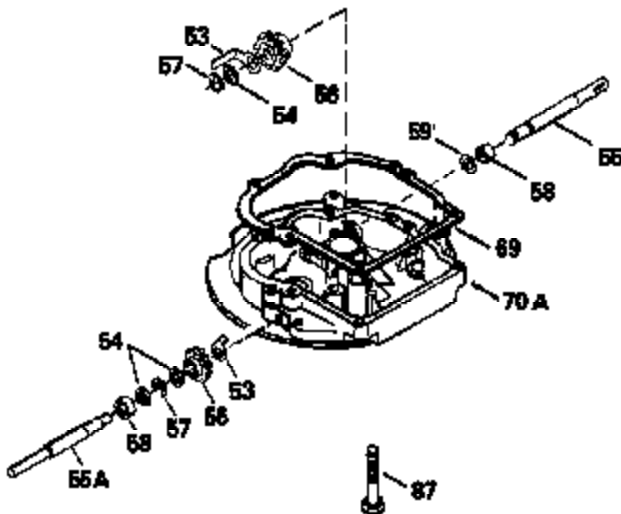

ILLUSTRATION SHOWS TYPICAL PARTS ONLY. ORDER BY PART NUMBER. PARTS NOT LISTED ARE SUPPLIED BY OEM.

Ref #	Part Number	Qty	Description
19	36281	1	Extension Spring
69	35261	1	* Mounting Flange Gasket
182	6201	2	Screw, 1/4-28 x 7/8"
185	31384A	1	Intake Pipe (Incl. 224)
186	32653	1	Governor Link
209	30200	2	Screw, 10-24 x 9/16"
216	33086	1	R.P.M. Adjusting Lever
223	650451	2	Screw, 1/4-20 x 1"
245	34340	1	Air Cleaner Filter
277	650795	2	Screw, 1/4-20 x 2-1/4"