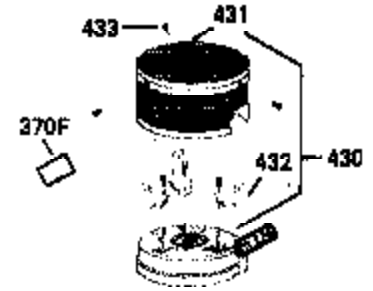

ILLUSTRATION SHOWS TYPICAL PARTS ONLY. ORDER BY PART NUMBER. PARTS NOT LISTED ARE SUPPLIED BY OEM.

Ref #	Part Number	Qty	Description
19	36281	1	Extension Spring
69	35261	1	* Mounting Flange Gasket
182	6201	2	Screw, 1/4-28 x 7/8"
185	31384A	1	Intake Pipe (Incl. 224)
186	32653	1	Governor Link
209	30200	2	Screw, 10-24 x 9/16"
216	33086	1	R.P.M. Adjusting Lever
223	650451	2	Screw, 1/4-20 x 1"
245	34340	1	Air Cleaner Filter
277	650795	2	Screw, 1/4-20 x 2-1/4"