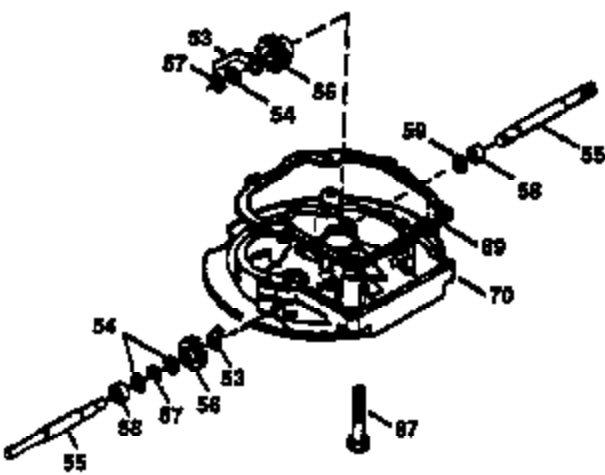

Ref #	Part Number	Qty	Description
19	35998	1	Extension Spring
69	35261	1	* Mounting Flange Gasket
70	30571C	1	Mounting Flange (Incl.72 thru 83,311)
90	611112	1	Flywheel
182	6201	2	Screw, 1/4-28 x 7/8"
185	31384A	1	Intake Pipe (Incl. 224)
186	36255	1	Governor Link
200	35999	1	Control Bracket
209	30200	2	Screw, 10-24 x 9/16"
223	650451	2	Screw, 1/4-20 x 1"
238	650806	2	Screw, 10-32 x 5/8"
245	34340	1	Air Cleaner Filter
250	34341B	1	Air Cleaner Cover
275	35708	1	Muffler (Incl. 277)
277	650795	2	Screw, 1/4-20 x 2-1/4"