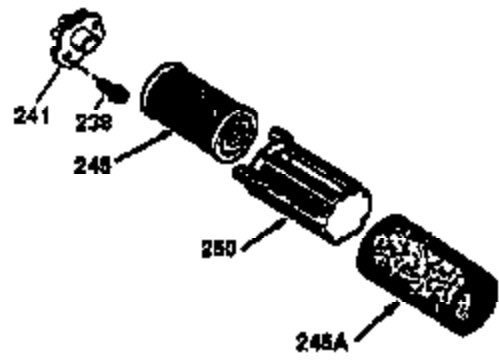

Ref #	Part Number	Qty	Description
19	35998	1	Extension Spring
69	35261	1	* Mounting Flange Gasket
70	30571C	1	Mounting Flange (Incl.72 thru 83,311)
90	611112	1	Flywheel
182	6201	2	Screw, 1/4-28 x 7/8"
185	31384A	1	Intake Pipe (Incl. 224)
186	36255	1	Governor Link
200	35999	1	Control Bracket
209	30200	2	Screw, 10-24 x 9/16"
223	650451	2	Screw, 1/4-20 x 1"
238	650806	2	Screw, 10-32 x 5/8"
245	34340	1	Air Cleaner Filter
250	34341B	1	Air Cleaner Cover
275	35708	1	Muffler (Incl. 277)
277	650795	2	Screw, 1/4-20 x 2-1/4"