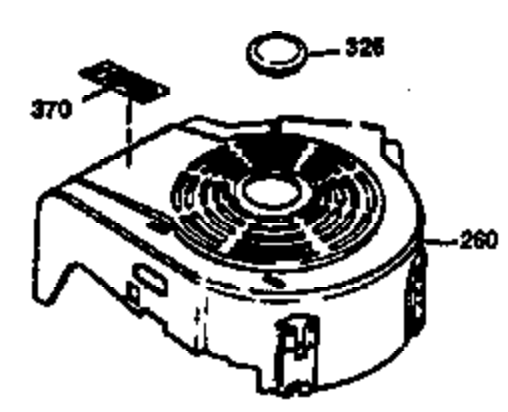

ILLUSTRATION SHOWS TYPICAL PARTS ONLY, ORDER BY PART NUMBER. PARTS NOT LISTED ARE SUPPLIED BY OEM.

Ref #	Part Number	Qty	Description
238	650806	2	Screw, 10-32 x 5/8"
239	34338	1	* Air Cleaner Gasket
245	34340	1	Air Cleaner Filter
250	36213	1	Air Cleaner Cover
260	36570	1	Blower Housing
287	650926	2	Screw, 8-32 x 21/64"
300	35586	1	Fuel Tank (Incl. 292 & 301)
301	35355	1	Fuel Cap
390	590702	1	Rewind Starter (NOTE: This engine could have been built with 590637 starter. Refer to the design of the air intake louvers for part identification. Individual starter parts do not interchange.)