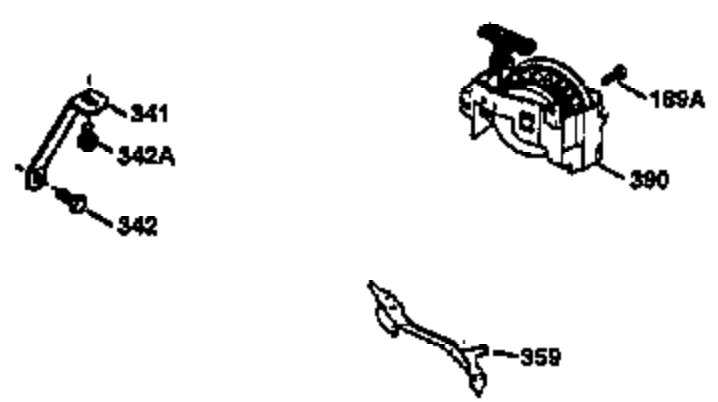

ILLUSTRATION SHOWS TYPICAL PARTS ONLY, ORDER BY PART NUMBER. PARTS NOT LISTED ARE SUPPLIED BY OEM.

Ref #	Part Number	Qty	Description
238	650806	2	Screw, 10-32 x 5/8"
239	34338	1	* Air Cleaner Gasket
245	34340	1	Air Cleaner Filter
250	36213	1	Air Cleaner Cover
260	36570	1	Blower Housing
287	650926	2	Screw, 8-32 x 21/64"
300	35586	1	Fuel Tank (Incl. 292 & 301)
301	35355	1	Fuel Cap
390	590702	1	Rewind Starter (NOTE: This engine could have been built with 590637 starter. Refer to the design of the air intake louvers for part identification. Individual starter parts do not interchange.)