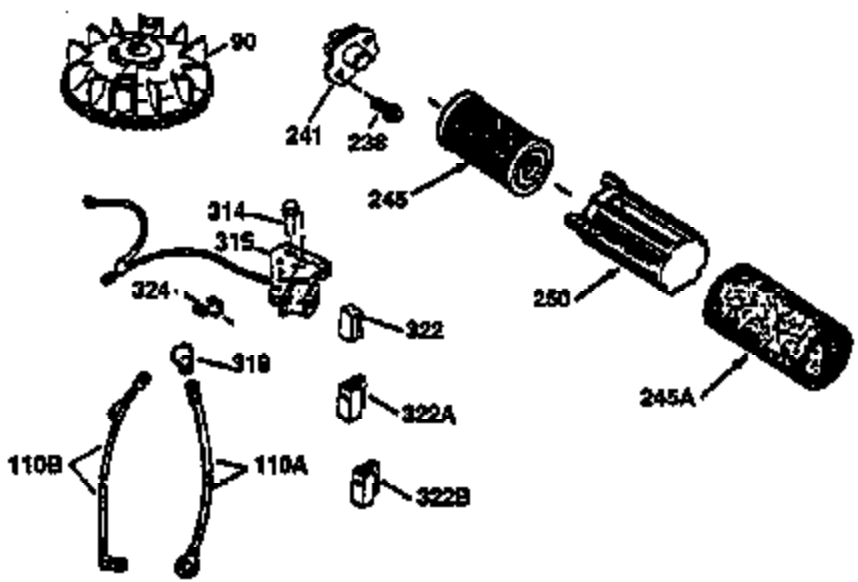

ILLUSTRATION SHOWS TYPICAL PARTS ONLY. ORDER BY PART NUMBER. PARTS NOT LISTED ARE SUPPLIED BY OEM.

Ref #	Part Number	Qty	Description
19	36281	1	Extension Spring
69	35261	1	* Mounting Flange Gasket
70	35868A	1	Mounting Flange (Incl.72 thru 83)
90	611112	1	Flywheel
182	6201	2	Screw, 1/4-28 x 7/8"
185	36544	1	Intake Pipe (Incl. 224)
186	34337	1	Governor Link
200	33131A	1	Control Bracket (Incl. 202 thru 205)
209	30200	2	Screw, 10-24 x 9/16"
223	650451	2	Screw, 1/4-20 x 1"
238	650806	2	Screw, 10-32 x 5/8"
245	34340	1	Air Cleaner Filter
250	36213	1	Air Cleaner Cover
275	36473	1	Muffler (Incl. 277)
277	650988	2	Screw, 1/4-20 x 2-5/16"
416	36085	1	Spark Arrestor Kit (Incl. 417)(Optional)
417	650760	1	Screw, 8-32 x 3/8" (Optional)