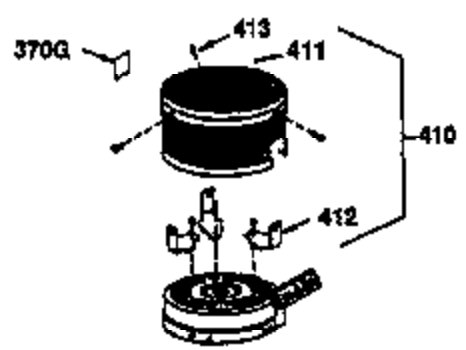

ILLUSTRATION SHOWS TYPICAL PARTS ONLY. ORDER BY PART NUMBER. PARTS NOT LISTED ARE SUPPLIED BY OEM.

Ref #	Part Number	Qty	Description
19	36281	1	Extension Spring
69	35261	1	* Mounting Flange Gasket
70	35868A	1	Mounting Flange (Incl.72 thru 83)
90	611112	1	Flywheel
182	6201	2	Screw, 1/4-28 x 7/8"
185	36544	1	Intake Pipe (Incl. 224)
186	34337	1	Governor Link
200	33131A	1	Control Bracket (Incl. 202 thru 205)
209	30200	2	Screw, 10-24 x 9/16"
223	650451	2	Screw, 1/4-20 x 1"
238	650806	2	Screw, 10-32 x 5/8"
245	34340	1	Air Cleaner Filter
250	36213	1	Air Cleaner Cover
275	36473	1	Muffler (Incl. 277)
277	650988	2	Screw, 1/4-20 x 2-5/16"
416	36085	1	Spark Arrestor Kit (Incl. 417)(Optional)
417	650760	1	Screw, 8-32 x 3/8" (Optional)