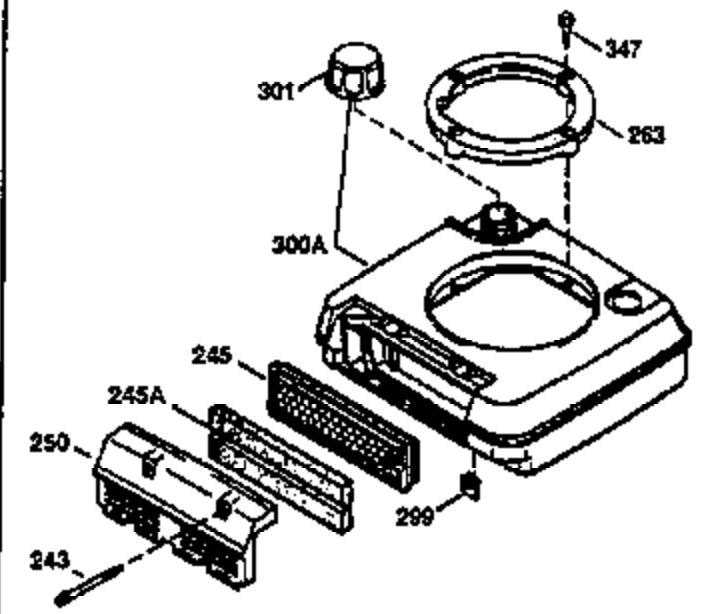

ILLUSTRATION SHOWS TYPICAL PARTS ONLY, ORDER BY PART NUMBER. PARTS NOT LISTED ARE SUPPLIED BY OEM.

Ref #	Part Number	Qty	Description
238	650932	2	Screw, 10-32 x 49/64"
239	34338	1	* Air Cleaner Gasket
245	35066	1	Air Cleaner Filter
250	35986	1	Air Cleaner Cover
260	36291	1	Blower Housing
263	36214	1	Trim Ring
287	650926	2	Screw, 8-32 x 21/64"
300	35586	1	Fuel Tank (Incl. 292 & 301)
301	35355	1	Fuel Cap
370	34144	1	Primer Decal
390	590694	1	Rewind Starter (NOTE: This engine could have been built with 590686 starter. Refer to the design of the air intake louvers for part identification. Individual starter parts do not interchange.)