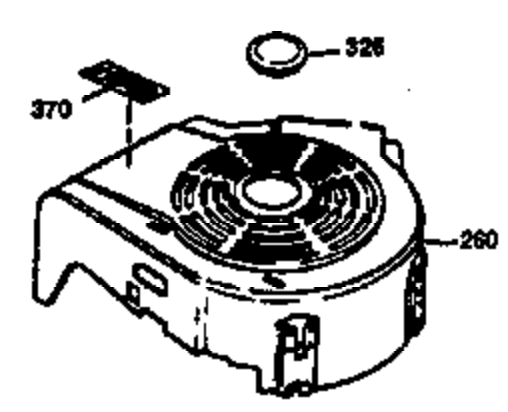

ILLUSTRATION SHOWS TYPICAL PARTS ONLY, ORDER BY PART NUMBER. PARTS NOT LISTED ARE SUPPLIED BY OEM.

Ref #	Part Number	Qty	Description
238	650932	2	Screw, 10-32 x 49/64"
239	34338	1	* Air Cleaner Gasket
245	35066	1	Air Cleaner Filter
250	35986	1	Air Cleaner Cover
260	36291	1	Blower Housing
263	36214	1	Trim Ring
287	650926	2	Screw, 8-32 x 21/64"
300	35586	1	Fuel Tank (Incl. 292 & 301)
301	35355	1	Fuel Cap
370	34144	1	Primer Decal
390	590694	1	Rewind Starter (NOTE: This engine could have been built with 590686 starter. Refer to the design of the air intake louvers for part identification. Individual starter parts do not interchange.)