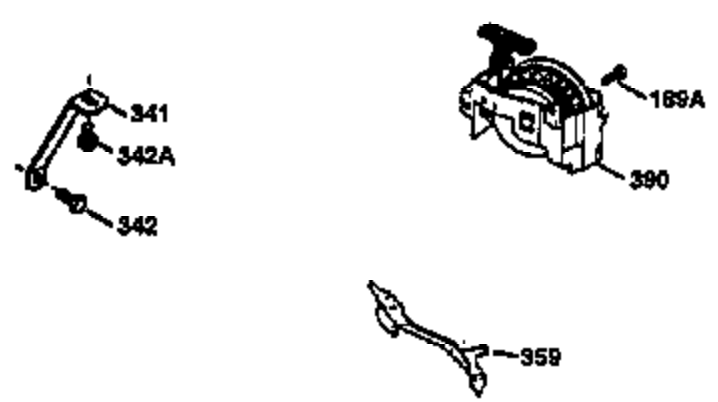

ILLUSTRATION SHOWS TYPICAL PARTS ONLY, ORDER BY PART NUMBER. PARTS NOT LISTED ARE SUPPLIED BY OEM.

Ref #	Part Number	Qty	Description
238	650932	2	Screw, 10-32 x 49/64"
239	34338	1	* Air Cleaner Gasket
245	35066	1	Air Cleaner Filter
250	35986	1	Air Cleaner Cover
260	36291	1	Blower Housing
263	36214	1	Trim Ring
287	650926	2	Screw, 8-32 x 21/64"
300	35586	1	Fuel Tank (Incl. 292 & 301)
301	35355	1	Fuel Cap
370	34144	1	Primer Decal
390	590694	1	Rewind Starter (NOTE: This engine could have been built with 590686 starter. Refer to the design of the air intake louvers for part identification. Individual starter parts do not interchange.)