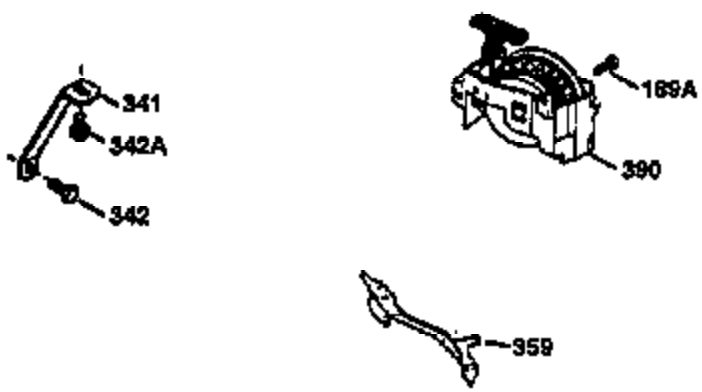

ILLUSTRATION SHOWS TYPICAL PARTS ONLY, ORDER BY PART NUMBER. PARTS NOT LISTED ARE SUPPLIED BY OEM.

Ref #	Part Number	Qty	Description
238	650806	2	Screw, 10-32 x 5/8"
239	34338	1	* Air Cleaner Gasket
245	34340	1	Air Cleaner Filter
250	34341B	1	Air Cleaner Cover
260	35484	1	Blower Housing
287	650926	2	Screw, 8-32 x 21/64"
298	28763	3	Screw, 10-32 x 35/64"
300	34476A	1	Fuel Tank (Incl. 292 & 301)
301	33032	1	Fuel Cap
390	590694	1	Rewind Starter (NOTE: This engine could have been built with 590686 starter. Refer to the design of the air intake louvers for part identification. Individual starter parts do not interchange.)