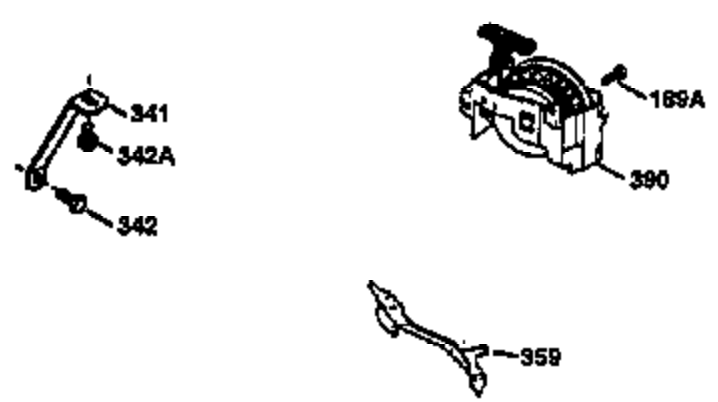

ILLUSTRATION SHOWS TYPICAL PARTS ONLY, ORDER BY PART NUMBER. PARTS NOT LISTED ARE SUPPLIED BY OEM.

Ref #	Part Number	Qty	Description
238	650806	2	Screw, 10-32 x 5/8"
239	34338	1	* Air Cleaner Gasket
245	34340	1	Air Cleaner Filter
250	34341B	1	Air Cleaner Cover
260	35484	1	Blower Housing
287	650926	2	Screw, 8-32 x 21/64"
298	28763	3	Screw, 10-32 x 35/64"
300	34476A	1	Fuel Tank (Incl. 292 & 301)
301	33032	1	Fuel Cap
370	36260	1	Primer Decal
390	590686	1	Rewind Starter