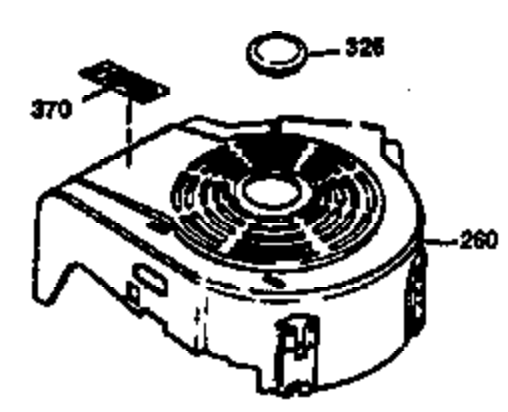

ILLUSTRATION SHOWS TYPICAL PARTS ONLY, ORDER BY PART NUMBER. PARTS NOT LISTED ARE SUPPLIED BY OEM.

Ref #	Part Number	Qty	Description
238	650806	2	Screw, 10-32 x 5/8"
239	34338	1	* Air Cleaner Gasket
245	34340	1	Air Cleaner Filter
250	34341B	1	Air Cleaner Cover
260	35484	1	Blower Housing
287	650926	2	Screw, 8-32 x 21/64"
298	28763	3	Screw, 10-32 x 35/64"
300	34476A	1	Fuel Tank (Incl. 292 & 301)
301	33032	1	Fuel Cap
370	36260	1	Primer Decal
390	590694	1	Rewind Starter (NOTE: This engine could have been built with 590686 starter. Refer to the design of the air intake louvers for part identification. Individual starter parts do not interchange.)