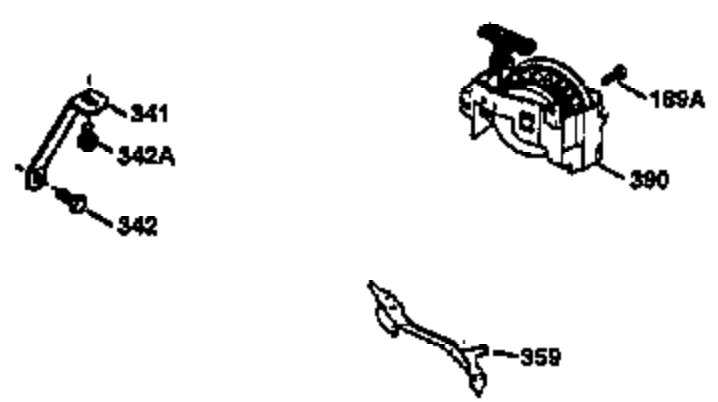

ILLUSTRATION SHOWS TYPICAL PARTS ONLY, ORDER BY PART NUMBER. PARTS NOT LISTED ARE SUPPLIED BY OEM.

Ref #	Part Number	Qty	Description
238	650806	2	Screw, 10-32 x 5/8"
239	34338	1	* Air Cleaner Gasket
245	34340	1	Air Cleaner Filter
250	34341B	1	Air Cleaner Cover
260	35484	1	Blower Housing
287	650926	2	Screw, 8-32 x 21/64"
298	28763	3	Screw, 10-32 x 35/64"
300	34476A	1	Fuel Tank (Incl. 292 & 301)
301	33032	1	Fuel Cap
370	36260	1	Primer Decal
390	590694	1	Rewind Starter (NOTE: This engine could have been built with 590686 starter. Refer to the design of the air intake louvers for part identification. Individual starter parts do not interchange.)