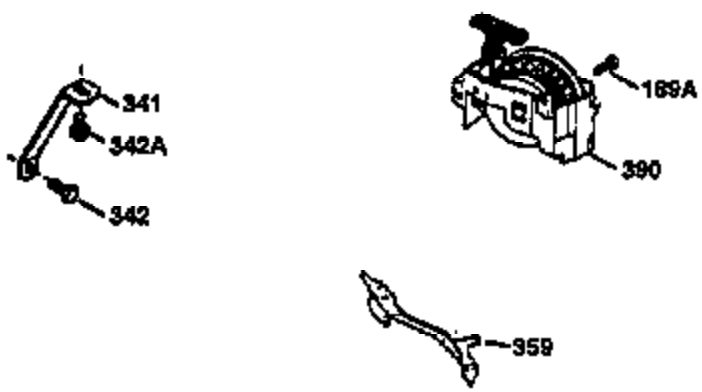

ILLUSTRATION SHOWS TYPICAL PARTS ONLY, ORDER BY PART NUMBER. PARTS NOT LISTED ARE SUPPLIED BY OEM.

Ref #	Part Number	Qty	Description
238	650806	2	Screw, 10-32 x 5/8"
239	34338	1	* Air Cleaner Gasket
245	34340	1	Air Cleaner Filter
250	34341B	1	Air Cleaner Cover
260	35491	1	Blower Housing
287	650926	2	Screw, 8-32 x 21/64"
300	35586	1	Fuel Tank (Incl. 292 & 301)
301	35355	1	Fuel Cap
390	590732	1	Rewind Starter (NOTE: This engine could have been built with 590688 starter. Refer to the design of the air intake louvers for part identification. Individual starter parts do not interchange.)