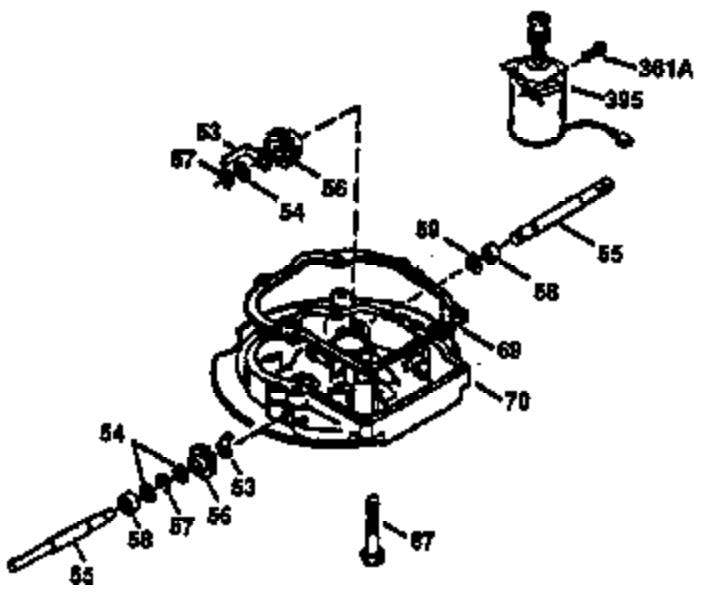

ILLUSTRATION SHOWS TYPICAL PARTS ONLY. ORDER BY PART NUMBER. PARTS NOT LISTED ARE SUPPLIED BY OEM.

Ref #	Part Number	Qty	Description
19	36281	1	Extension Spring
69	35261	1	* Mounting Flange Gasket
70	30571B	1	Mounting Flange (Incl.72 thru 83,311 & 312)
90	611112	1	Flywheel
182	6201	2	Screw, 1/4-28 x 7/8"
185	31384A	1	Intake Pipe (Incl. 224)
186	34337	1	Governor Link
200	33131A	1	Control Bracket (Incl. 202 thru 205)
209	30200	2	Screw, 10-24 x 9/16"
223	650451	2	Screw, 1/4-20 x 1"
238	650806	2	Screw, 10-32 x 5/8"
245	34340	1	Air Cleaner Filter
250	34341B	1	Air Cleaner Cover
275	35708	1	Muffler (Incl. 277)
277	650795	2	Screw, 1/4-20 x 2-1/4"