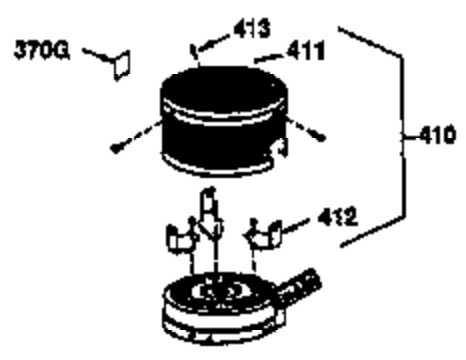

ILLUSTRATION SHOWS TYPICAL PARTS ONLY. ORDER BY PART NUMBER. PARTS NOT LISTED ARE SUPPLIED BY OEM.

Ref #	Part Number	Qty	Description
19	36281	1	Extension Spring
69	35261	1	* Mounting Flange Gasket
70	30571B	1	Mounting Flange (Incl.72 thru 83,311 & 312)
90	611112	1	Flywheel
182	6201	2	Screw, 1/4-28 x 7/8"
185	31384A	1	Intake Pipe (Incl. 224)
186	34337	1	Governor Link
200	33131A	1	Control Bracket (Incl. 202 thru 205)
209	30200	2	Screw, 10-24 x 9/16"
223	650451	2	Screw, 1/4-20 x 1"
238	650806	2	Screw, 10-32 x 5/8"
245	34340	1	Air Cleaner Filter
250	34341B	1	Air Cleaner Cover
275	35708	1	Muffler (Incl. 277)
277	650795	2	Screw, 1/4-20 x 2-1/4"