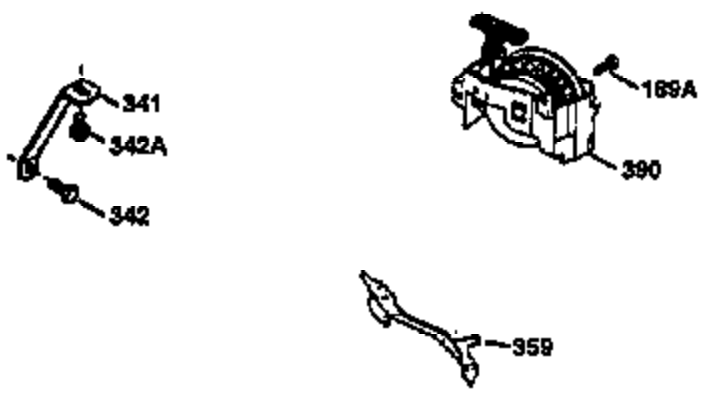

ILLUSTRATION SHOWS TYPICAL PARTS ONLY, ORDER BY PART NUMBER. PARTS NOT LISTED ARE SUPPLIED BY OEM.

Ref #	Part Number	Qty	Description
238	650806	2	Screw, 10-32 x 5/8"
239	34338	1	* Air Cleaner Gasket
245	34340	1	Air Cleaner Filter
250	34341B	1	Air Cleaner Cover
260	35491	1	Blower Housing
287	650926	2	Screw, 8-32 x 21/64"
300	35586	1	Fuel Tank (Incl. 292 & 301)
301	35355	1	Fuel Cap
370	36260	1	Primer Decal
390	590694	1	Rewind Starter (NOTE: This engine could have been built with 590686 starter. Refer to the design of the air intake louvers for part identification. Individual starter parts do not interchange.)