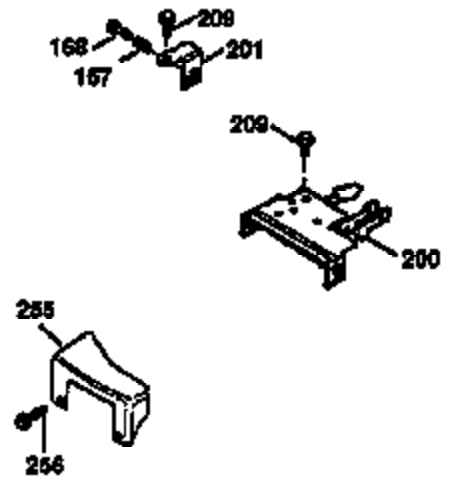

ILLUSTRATION SHOWS TYPICAL PARTS ONLY. ORDER BY PART NUMBER. PARTS NOT LISTED ARE SUPPLIED BY OEM.

Ref #	Part Number	Qty	Description
19	36281	1	Extension Spring
69	35261	1	* Mounting Flange Gasket
70	30571B	1	Mounting Flange (Incl.72 thru 83,311 & 312)
90	611112	1	Flywheel
182	6201	2	Screw, 1/4-28 x 7/8"
185	31384A	1	Intake Pipe (Incl. 224)
186	34337	1	Governor Link
200	33131A	1	Control Bracket (Incl. 202 thru 205)
209	30200	2	Screw, 10-24 x 9/16"
223	650451	2	Screw, 1/4-20 x 1"
238	650806	2	Screw, 10-32 x 5/8"
245	34340	1	Air Cleaner Filter
250	34341B	1	Air Cleaner Cover
275	35708	1	Muffler (Incl. 277)
277	650795	2	Screw, 1/4-20 x 2-1/4"