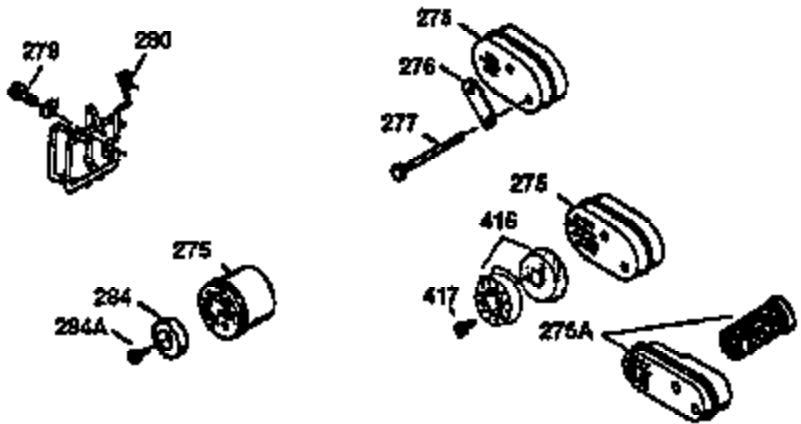

ILLUSTRATION SHOWS TYPICAL PARTS ONLY. ORDER BY PART NUMBER. PARTS NOT LISTED ARE SUPPLIED BY OEM.

Ref #	Part Number	Qty	Description
19	36281	1	Extension Spring
69	35261	1	* Mounting Flange Gasket
70	30571B	1	Mounting Flange (Incl.72 thru 83,311 & 312)
90	611112	1	Flywheel
182	6201	2	Screw, 1/4-28 x 7/8"
185	31384A	1	Intake Pipe (Incl. 224)
186	34337	1	Governor Link
200	33131A	1	Control Bracket (Incl. 202 thru 205)
209	30200	2	Screw, 10-24 x 9/16"
223	650451	2	Screw, 1/4-20 x 1"
238	650806	2	Screw, 10-32 x 5/8"
245	34340	1	Air Cleaner Filter
250	34341B	1	Air Cleaner Cover
275	35708	1	Muffler (Incl. 277)
277	650795	2	Screw, 1/4-20 x 2-1/4"