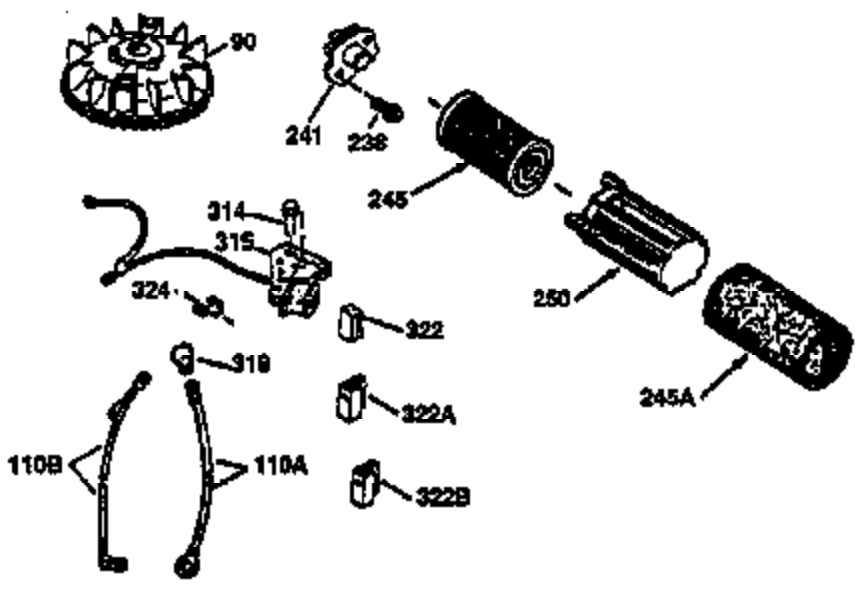

ILLUSTRATION SHOWS TYPICAL PARTS ONLY. ORDER BY PART NUMBER. PARTS NOT LISTED ARE SUPPLIED BY OEM.

Ref #	Part Number	Qty	Description
19	36281	1	Extension Spring
69	35261	1	* Mounting Flange Gasket
70	30571B	1	Mounting Flange (Incl.72 thru 83,311 & 312)
90	611112	1	Flywheel
182	6201	2	Screw, 1/4-28 x 7/8"
185	31384A	1	Intake Pipe (Incl. 224)
186	34337	1	Governor Link
200	33131A	1	Control Bracket (Incl. 202 thru 205)
209	30200	2	Screw, 10-24 x 9/16"
223	650451	2	Screw, 1/4-20 x 1"
238	650806	2	Screw, 10-32 x 5/8"
245	34340	1	Air Cleaner Filter
250	34341B	1	Air Cleaner Cover
275	35708	1	Muffler (Incl. 277)
277	650795	2	Screw, 1/4-20 x 2-1/4"