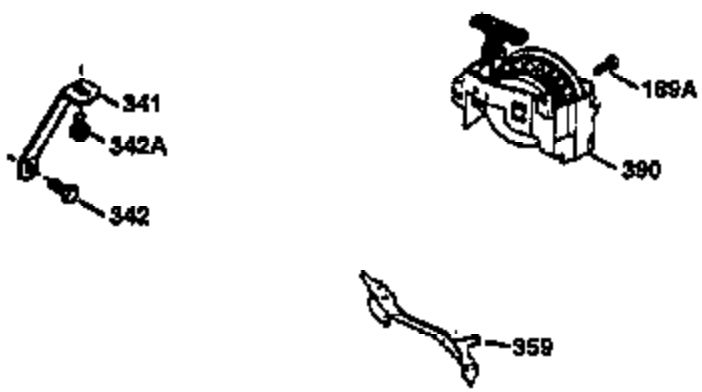

ILLUSTRATION SHOWS TYPICAL PARTS ONLY, ORDER BY PART NUMBER. PARTS NOT LISTED ARE SUPPLIED BY OEM.

Ref #	Part Number	Qty	Description
238	650806	2	Screw, 10-32 x 5/8"
239	34338	1	* Air Cleaner Gasket
245	34340	1	Air Cleaner Filter
250	34341B	1	Air Cleaner Cover
260	35491	1	Blower Housing
287	650926	2	Screw, 8-32 x 21/64"
300	35586	1	Fuel Tank (Incl. 292 & 301)
301	35355	1	Fuel Cap
370	36260	1	Primer Decal
390	590686	1	Rewind Starter