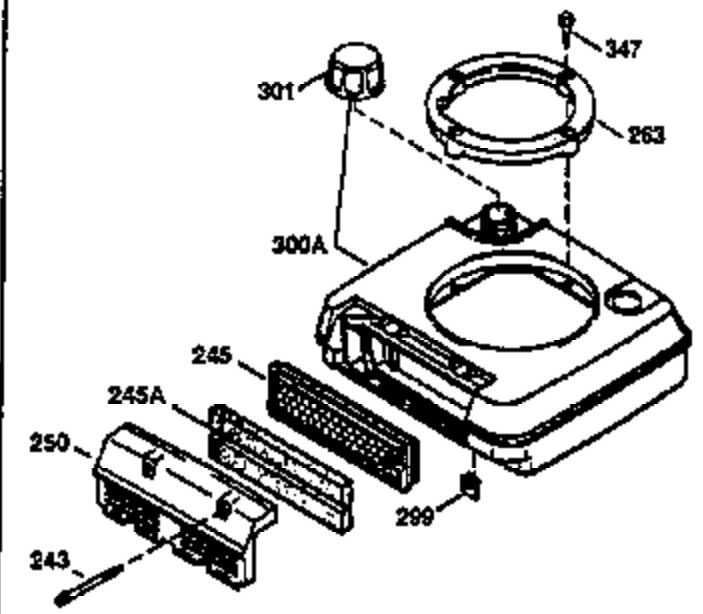

ILLUSTRATION SHOWS TYPICAL PARTS ONLY, ORDER BY PART NUMBER. PARTS NOT LISTED ARE SUPPLIED BY OEM.

Ref #	Part Number	Qty	Description
238	650932	2	Screw, 10-32 x 49/64"
239	34338	1	* Air Cleaner Gasket
245	35066	1	Air Cleaner Filter
250	35065	1	Air Cleaner Cover
260	35393	1	Blower Housing
287	650926	2	Screw, 8-32 x 21/64"
298	28763	3	Screw, 10-32 x 35/64"
300	34369A	1	Fuel Tank (Incl. 292 & 301)
301	35355	1	Fuel Cap
370	35167	1	Instruction Decal
390	590686	1	Rewind Starter