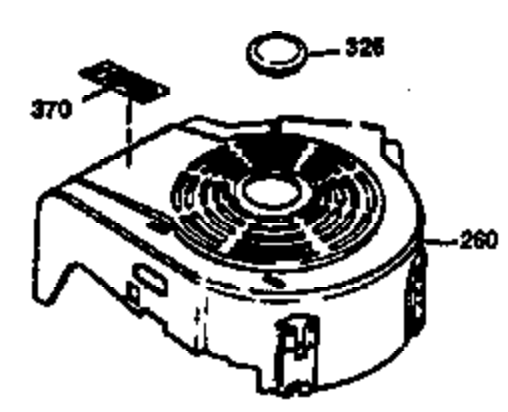

ILLUSTRATION SHOWS TYPICAL PARTS ONLY, ORDER BY PART NUMBER. PARTS NOT LISTED ARE SUPPLIED BY OEM.

Ref #	Part Number	Qty	Description
238	650932	2	Screw, 10-32 x 49/64"
239	34338	1	* Air Cleaner Gasket
245	35066	1	Air Cleaner Filter
250	35065	1	Air Cleaner Cover
260	35393	1	Blower Housing
287	650926	2	Screw, 8-32 x 21/64"
298	28763	3	Screw, 10-32 x 35/64"
300	34369A	1	Fuel Tank (Incl. 292 & 301)
301	35355	1	Fuel Cap
370	35167	1	Instruction Decal
390	590686	1	Rewind Starter