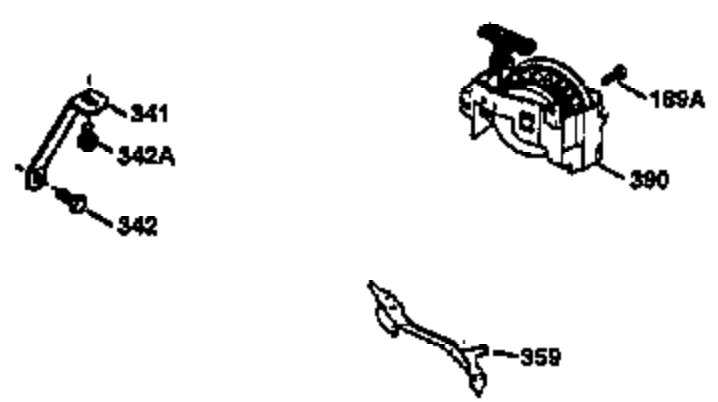

ILLUSTRATION SHOWS TYPICAL PARTS ONLY, ORDER BY PART NUMBER. PARTS NOT LISTED ARE SUPPLIED BY OEM.

Ref #	Part Number	Qty	Description
238	650932	2	Screw, 10-32 x 49/64"
239	34338	1	* Air Cleaner Gasket
245	35066	1	Air Cleaner Filter
250	35065	1	Air Cleaner Cover
260	35393	1	Blower Housing
287	650926	2	Screw, 8-32 x 21/64"
298	28763	3	Screw, 10-32 x 35/64"
300	34369A	1	Fuel Tank (Incl. 292 & 301)
301	35355	1	Fuel Cap
370	35167	1	Instruction Decal
390	590686	1	Rewind Starter