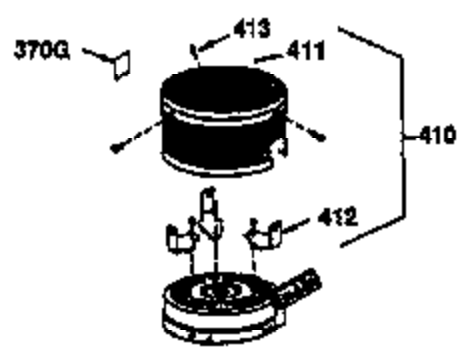

ILLUSTRATION SHOWS TYPICAL PARTS ONLY. ORDER BY PART NUMBER. PARTS NOT LISTED ARE SUPPLIED BY OEM.

Ref #	Part Number	Qty	Description
19	36281	1	Extension Spring
53	31745	1	Tang Washer
54	31747	2	Washer
55	34647	1	P.T.O. Shaft
56	31746	1	L.H. Worm Gear
57	33537	1	Retaining Ring
58	31744	1	Oil Seal
69	35261	1	* Mounting Flange Gasket
70	33535C	1	Mounting Flange (Incl.58,72 thru 83)
87	650492	1	Screw, 1/4-20 x 2-1/4"
90	611112	1	Flywheel
182	6201	2	Screw, 1/4-28 x 7/8"
185	31384A	1	Intake Pipe (Incl. 224)
186	34337	1	Governor Link
200	33131A	1	Control Bracket (202 thru 205)
209	30200	2	Screw, 10-24 x 9/16"
223	650451	2	Screw, 1/4-20 x 1"
238	650806	2	Screw, 10-32 x 5/8"
245	34340	1	Air Cleaner Filter
250	34341B	1	Air Cleaner Cover
275	35708	1	Muffler (Incl. 277)
277	650795	2	Screw, 1/4-20 x 2-1/4"