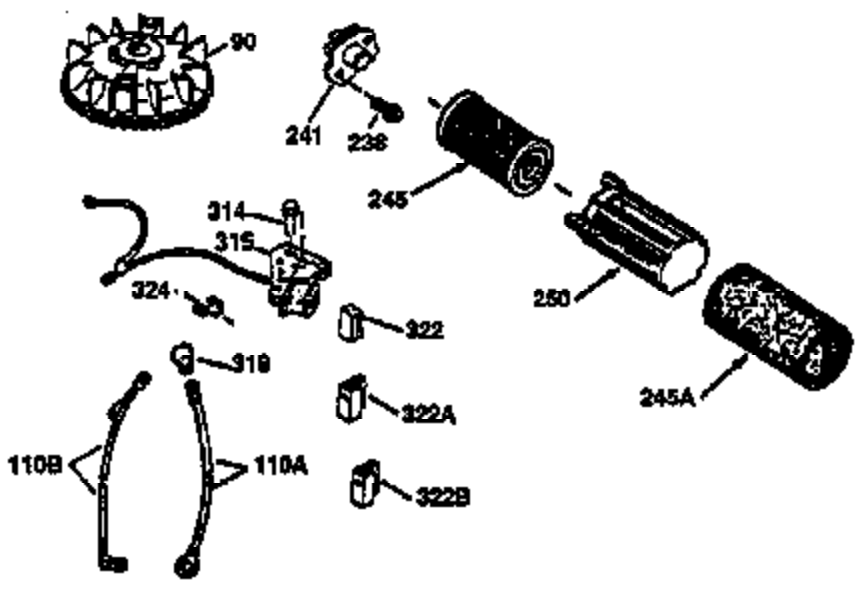

ILLUSTRATION SHOWS TYPICAL PARTS ONLY. ORDER BY PART NUMBER. PARTS NOT LISTED ARE SUPPLIED BY OEM.

Ref #	Part Number	Qty	Description
19	36281	1	Extension Spring
53	31745	1	Tang Washer
54	31747	2	Washer
55	34647	1	P.T.O. Shaft
56	31746	1	L.H. Worm Gear
57	33537	1	Retaining Ring
58	31744	1	Oil Seal
69	35261	1	* Mounting Flange Gasket
70	33535C	1	Mounting Flange (Incl.58,72 thru 83)
87	650492	1	Screw, 1/4-20 x 2-1/4"
90	611112	1	Flywheel
182	6201	2	Screw, 1/4-28 x 7/8"
185	31384A	1	Intake Pipe (Incl. 224)
186	34337	1	Governor Link
200	33131A	1	Control Bracket (202 thru 205)
209	30200	2	Screw, 10-24 x 9/16"
223	650451	2	Screw, 1/4-20 x 1"
238	650806	2	Screw, 10-32 x 5/8"
245	34340	1	Air Cleaner Filter
250	34341B	1	Air Cleaner Cover
275	35708	1	Muffler (Incl. 277)
277	650795	2	Screw, 1/4-20 x 2-1/4"