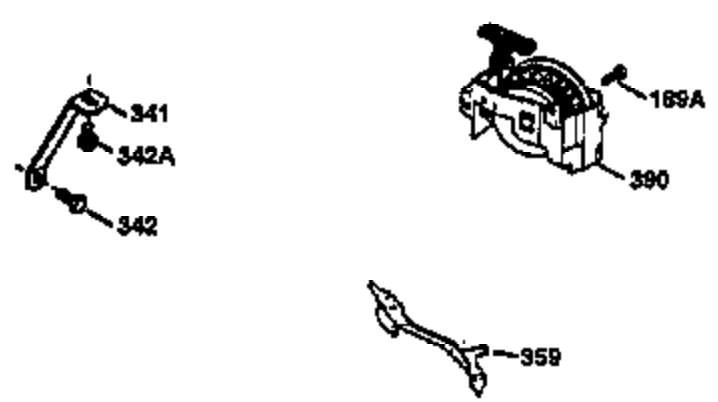

Ref #	Part Number	Qty	Description
420	730225	1	SAE 30 4-Cycle Engine Oil (1 Quart)

ILLUSTRATION SHOWS TYPICAL PARTS ONLY, ORDER BY PART NUMBER. PARTS NOT LISTED ARE SUPPLIED BY OEM.

Ref #	Part Number	Qty	Description
238	650806	2	Screw, 10-32 x 5/8"
239	34338	1	* Air Cleaner Gasket
245	34340	1	Air Cleaner Filter
250	34341B	1	Air Cleaner Cover
260	35484	1	Blower Housing
287	650926	2	Screw, 8-32 x 21/64"
298	28763	1	Screw, 10-32 x 35/64"
300	34476A	1	Fuel Tank (Incl. 292 & 301)
301	33032	1	Fuel Cap
370	36260	1	Primer Decal
390	590694	1	Rewind Starter (NOTE: This engine could have been built with 590686 starter. Refer to the design of the air intake louvers for part identification. Individual starter parts do not interchange.)