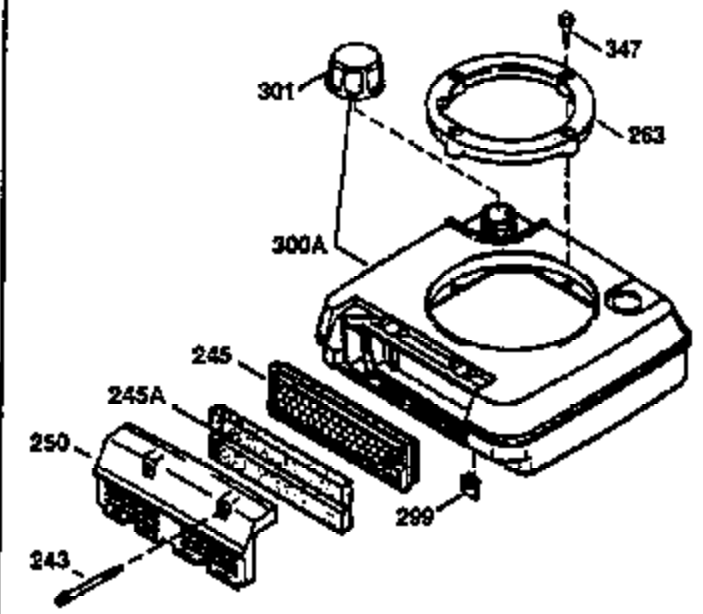

Ref #	Part Number	Qty	Description
420	730225	1	SAE 30 4-Cycle Engine Oil (1 Quart)

ILLUSTRATION SHOWS TYPICAL PARTS ONLY, ORDER BY PART NUMBER. PARTS NOT LISTED ARE SUPPLIED BY OEM.

Ref #	Part Number	Qty	Description
238	650806	2	Screw, 10-32 x 5/8"
239	34338	1	* Air Cleaner Gasket
245	34340	1	Air Cleaner Filter
250	34341B	1	Air Cleaner Cover
260	35484	1	Blower Housing
287	650926	2	Screw, 8-32 x 21/64"
298	28763	1	Screw, 10-32 x 35/64"
300	34476A	1	Fuel Tank (Incl. 292 & 301)
301	33032	1	Fuel Cap
370	36260	1	Primer Decal
390	590694	1	Rewind Starter (NOTE: This engine could have been built with 590686 starter. Refer to the design of the air intake louvers for part identification. Individual starter parts do not interchange.)