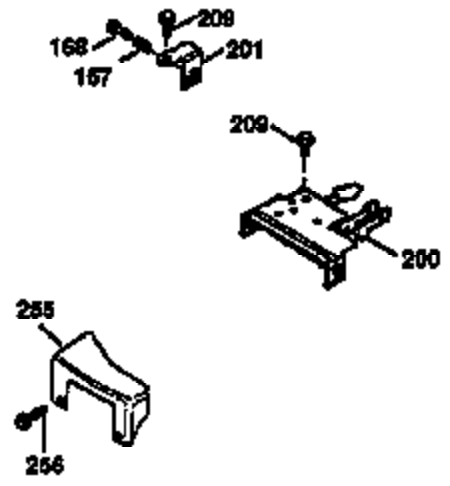

ILLUSTRATION SHOWS TYPICAL PARTS ONLY. ORDER BY PART NUMBER. PARTS NOT LISTED ARE SUPPLIED BY OEM.

Ref #	Part Number	Qty	Description
19	36281	1	Extension Spring
53	31745	1	Tang Washer
54	31747	2	Washer
55	34647	1	P.T.O. Shaft
56	31746	1	L.H. Worm Gear
57	33537	1	Retaining Ring
58	31744	1	Oil Seal
69	35261	1	* Mounting Flange Gasket
70	33535C	1	Mounting Flange (Incl.58,72 thru 83)
87	650492	1	Screw, 1/4-20 x 2-1/4"
90	611112	1	Flywheel
182	6201	2	Screw, 1/4-28 x 7/8"
185	31384A	1	Intake Pipe (Incl. 224)
186	34337	1	Governor Link
200	33131A	1	Control Bracket (202 thru 205)
209	30200	2	Screw, 10-24 x 9/16"
223	650451	2	Screw, 1/4-20 x 1"
238	650806	2	Screw, 10-32 x 5/8"
245	34340	1	Air Cleaner Filter
250	34341B	1	Air Cleaner Cover
275	35708	1	Muffler (Incl. 277)
277	650795	2	Screw, 1/4-20 x 2-1/4"