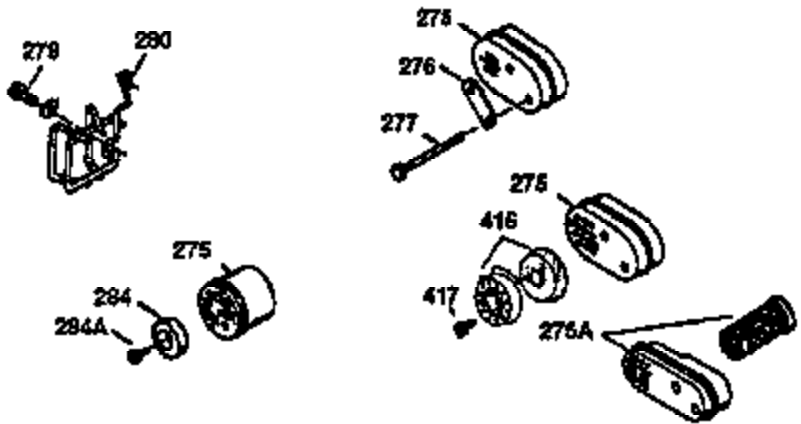

ILLUSTRATION SHOWS TYPICAL PARTS ONLY. ORDER BY PART NUMBER. PARTS NOT LISTED ARE SUPPLIED BY OEM.

Ref #	Part Number	Qty	Description
19	36281	1	Extension Spring
53	31745	1	Tang Washer
54	31747	2	Washer
55	34647	1	P.T.O. Shaft
56	31746	1	L.H. Worm Gear
57	33537	1	Retaining Ring
58	31744	1	Oil Seal
69	35261	1	* Mounting Flange Gasket
70	33535C	1	Mounting Flange (Incl.58,72 thru 83)
87	650492	1	Screw, 1/4-20 x 2-1/4"
90	611112	1	Flywheel
182	6201	2	Screw, 1/4-28 x 7/8"
185	31384A	1	Intake Pipe (Incl. 224)
186	34337	1	Governor Link
200	33131A	1	Control Bracket (202 thru 205)
209	30200	2	Screw, 10-24 x 9/16"
223	650451	2	Screw, 1/4-20 x 1"
238	650806	2	Screw, 10-32 x 5/8"
245	34340	1	Air Cleaner Filter
250	34341B	1	Air Cleaner Cover
275	35708	1	Muffler (Incl. 277)
277	650795	2	Screw, 1/4-20 x 2-1/4"