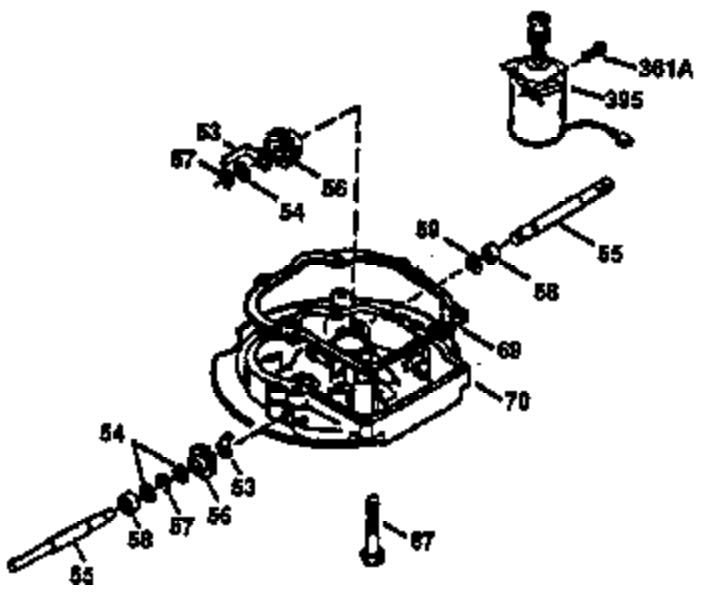

ILLUSTRATION SHOWS TYPICAL PARTS ONLY. ORDER BY PART NUMBER. PARTS NOT LISTED ARE SUPPLIED BY OEM.

Ref #	Part Number	Qty	Description
19	36281	1	Extension Spring
53	31745	1	Tang Washer
54	31747	2	Washer
55	34647	1	P.T.O. Shaft
56	31746	1	L.H. Worm Gear
57	33537	1	Retaining Ring
58	31744	1	Oil Seal
69	35261	1	* Mounting Flange Gasket
70	33535C	1	Mounting Flange (Incl.58,72 thru 83)
87	650492	1	Screw, 1/4-20 x 2-1/4"
90	611112	1	Flywheel
182	6201	2	Screw, 1/4-28 x 7/8"
185	31384A	1	Intake Pipe (Incl. 224)
186	34337	1	Governor Link
200	33131A	1	Control Bracket (202 thru 205)
209	30200	2	Screw, 10-24 x 9/16"
223	650451	2	Screw, 1/4-20 x 1"
238	650806	2	Screw, 10-32 x 5/8"
245	34340	1	Air Cleaner Filter
250	34341B	1	Air Cleaner Cover
275	35708	1	Muffler (Incl. 277)
277	650795	2	Screw, 1/4-20 x 2-1/4"