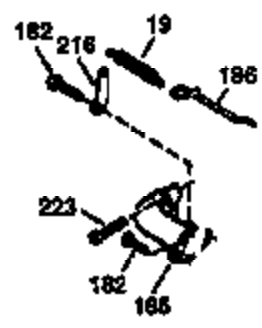

ILLUSTRATION SHOWS TYPICAL PARTS ONLY. ORDER BY PART NUMBER. PARTS NOT LISTED ARE SUPPLIED BY OEM.

Ref #	Part Number	Qty	Description
19	31361		Spring, Extension
69	35261		* Gasket, Mounting flange
70	35651B		Flange Ass'y. (Incl. 72, 72A, 73, 75 & 80)
90	611112		Flywheel
182	6201		Screw, 1/4-28 x 7/8"
185	31384A		Pipe, Intake (Incl. 224)
186	34358		Link, Governor spring
200	35727		Control Bracket (Incl. 202 thru 206)
209	30200		Screw, 10-24 x 9/16"
223	650451		Screw, 1/4-20 x 1"
238A	650932		Screw, 10-32 x 49/64"
241	35797		Collar, Air cleaner
245	35066		Filter, Air cleaner
246B	35435		Filter, Pre-Air (Optional)
246C	35705		Filter, Pre-Air (Optional)
250A	35065		Cover Assy., Air cleaner
260A	35826		Housing, Blower
275A	34613		Muffler
276	33753		Plate, Lock
277	650795		Screw, 1/4-20 x 2-1/4"
287A	650884		Screw, 8-32 x 1/2"
301A	35355		Fuel Cap
354	35025		Staple (Not used on all models)
370F	34387		Decal, Instruction (Optional)
370E	35167		Decal, Instruction
379	631021		Inlet Needle, Seat & Clip Assy.
390B	590637		Rewind Starter (Refer to Division 5, Section C page 34 or Fiche 8, Grid G-9 for breakdown)
430	730574		Debris Screen Kit (Incl.370F,431-433) (Opt.)
431	35596		Screen, Debris (Optional)
432	35597		Bracket, Debris screen (Optional)
433	650910		Screw, 8-32 x 1/4" (Optional)