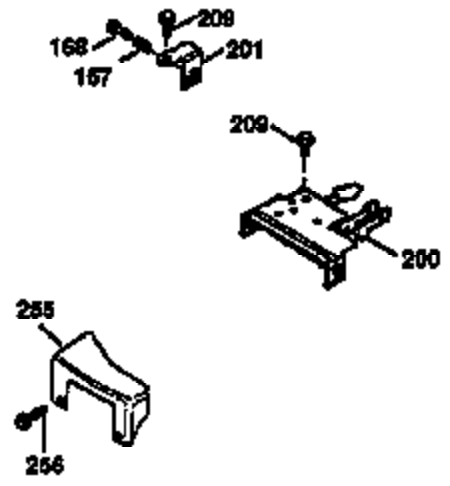

ILLUSTRATION SHOWS TYPICAL PARTS ONLY. ORDER BY PART NUMBER. PARTS NOT LISTED ARE SUPPLIED BY OEM.

Ref #	Part Number	Qty	Description
19	31361		Spring, Extension
69	35261		* Gasket, Mounting flange
70	35651B		Flange Ass'y. (Incl. 72, 72A, 73, 75 & 80)
90	611112		Flywheel
182	6201		Screw, 1/4-28 x 7/8"
185	31384A		Pipe, Intake (Incl. 224)
186	34358		Link, Governor spring
200	35727		Control Bracket (Incl. 202 thru 206)
209	30200		Screw, 10-24 x 9/16"
223	650451		Screw, 1/4-20 x 1"
238A	650932		Screw, 10-32 x 49/64"
241	35797		Collar, Air cleaner
245	35066		Filter, Air cleaner
246B	35435		Filter, Pre-Air (Optional)
246C	35705		Filter, Pre-Air (Optional)
250A	35065		Cover Assy., Air cleaner
260A	35826		Housing, Blower
275A	34613		Muffler
276	33753		Plate, Lock
277	650795		Screw, 1/4-20 x 2-1/4"
287A	650884		Screw, 8-32 x 1/2"
301A	35355		Fuel Cap
354	35025		Staple (Not used on all models)
370F	34387		Decal, Instruction (Optional)
370E	35167		Decal, Instruction
379	631021		Inlet Needle, Seat & Clip Assy.
390B	590637		Rewind Starter (Refer to Division 5, Section C page 34 or Fiche 8, Grid G-9 for breakdown)
430	730574		Debris Screen Kit (Incl.370F,431-433) (Opt.)
431	35596		Screen, Debris (Optional)
432	35597		Bracket, Debris screen (Optional)
433	650910		Screw, 8-32 x 1/4" (Optional)