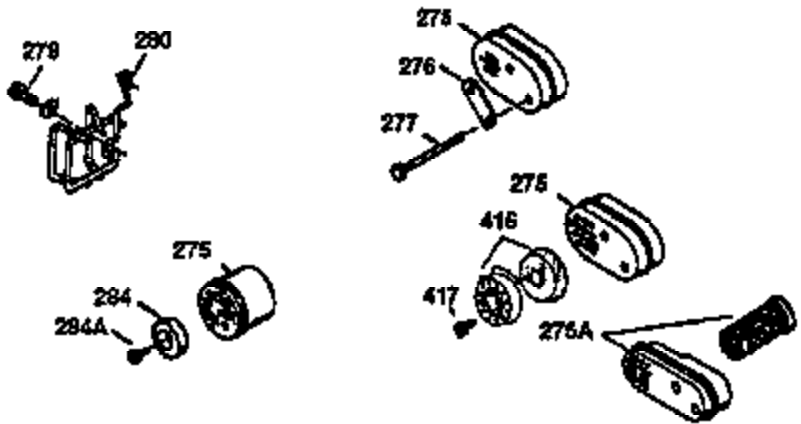

ILLUSTRATION SHOWS TYPICAL PARTS ONLY. ORDER BY PART NUMBER. PARTS NOT LISTED ARE SUPPLIED BY OEM.

Ref #	Part Number	Qty	Description
19	31361		Spring, Extension
69	35261		* Gasket, Mounting flange
70	35651B		Flange Ass'y. (Incl. 72, 72A, 73, 75 & 80)
90	611112		Flywheel
182	6201		Screw, 1/4-28 x 7/8"
185	31384A		Pipe, Intake (Incl. 224)
186	34358		Link, Governor spring
200	35727		Control Bracket (Incl. 202 thru 206)
209	30200		Screw, 10-24 x 9/16"
223	650451		Screw, 1/4-20 x 1"
238A	650932		Screw, 10-32 x 49/64"
241	35797		Collar, Air cleaner
245	35066		Filter, Air cleaner
246B	35435		Filter, Pre-Air (Optional)
246C	35705		Filter, Pre-Air (Optional)
250A	35065		Cover Assy., Air cleaner
260A	35826		Housing, Blower
275A	34613		Muffler
276	33753		Plate, Lock
277	650795		Screw, 1/4-20 x 2-1/4"
287A	650884		Screw, 8-32 x 1/2"
301A	35355		Fuel Cap
354	35025		Staple (Not used on all models)
370F	34387		Decal, Instruction (Optional)
370E	35167		Decal, Instruction
379	631021		Inlet Needle, Seat & Clip Assy.
390B	590637		Rewind Starter (Refer to Division 5, Section C page 34 or Fiche 8, Grid G-9 for breakdown)
430	730574		Debris Screen Kit (Incl.370F,431-433) (Opt.)
431	35596		Screen, Debris (Optional)
432	35597		Bracket, Debris screen (Optional)
433	650910		Screw, 8-32 x 1/4" (Optional)