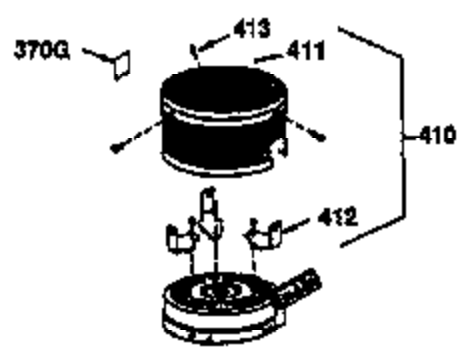

ILLUSTRATION SHOWS TYPICAL PARTS ONLY. ORDER BY PART NUMBER. PARTS NOT LISTED ARE SUPPLIED BY OEM.

Ref #	Part Number	Qty	Description
19	31361		Spring, Extension
69	35261		* Gasket, Mounting flange
70	35651B		Flange Ass'y. (Incl. 72, 72A, 73, 75 & 80)
90	611112		Flywheel
182	6201		Screw, 1/4-28 x 7/8"
185	31384A		Pipe, Intake (Incl. 224)
186	34358		Link, Governor spring
200	35727		Control Bracket (Incl. 202 thru 206)
209	30200		Screw, 10-24 x 9/16"
223	650451		Screw, 1/4-20 x 1"
238A	650932		Screw, 10-32 x 49/64"
241	35797		Collar, Air cleaner
245	35066		Filter, Air cleaner
246B	35435		Filter, Pre-Air (Optional)
246C	35705		Filter, Pre-Air (Optional)
250A	35065		Cover Assy., Air cleaner
260A	35826		Housing, Blower
275A	34613		Muffler
276	33753		Plate, Lock
277	650795		Screw, 1/4-20 x 2-1/4"
287A	650884		Screw, 8-32 x 1/2"
301A	35355		Fuel Cap
354	35025		Staple (Not used on all models)
370F	34387		Decal, Instruction (Optional)
370E	35167		Decal, Instruction
379	631021		Inlet Needle, Seat & Clip Assy.
390B	590637		Rewind Starter (Refer to Division 5, Section C page 34 or Fiche 8, Grid G-9 for breakdown)
430	730574		Debris Screen Kit (Incl.370F,431-433) (Opt.)
431	35596		Screen, Debris (Optional)
432	35597		Bracket, Debris screen (Optional)
433	650910		Screw, 8-32 x 1/4" (Optional)