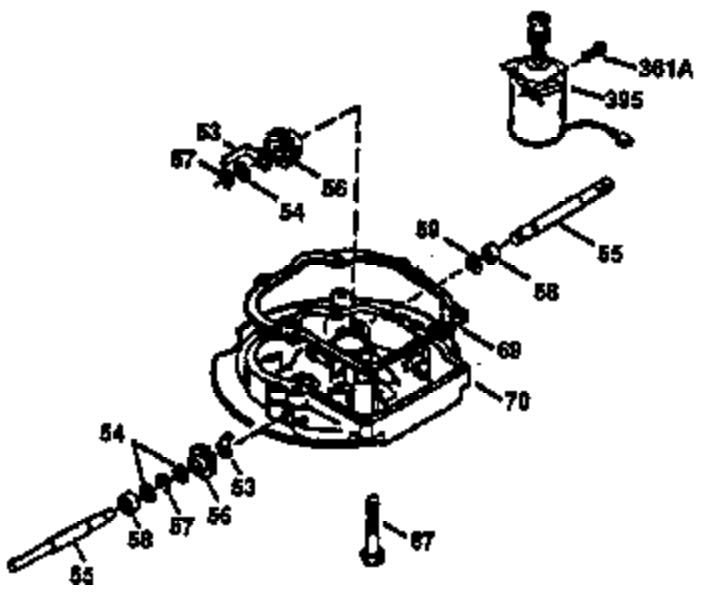

ILLUSTRATION SHOWS TYPICAL PARTS ONLY. ORDER BY PART NUMBER. PARTS NOT LISTED ARE SUPPLIED BY OEM.

Ref #	Part Number	Qty	Description
19	31361		Spring, Extension
69	35261		* Gasket, Mounting flange
70	35651B		Flange Ass'y. (Incl. 72, 72A, 73, 75 & 80)
90	611112		Flywheel
182	6201		Screw, 1/4-28 x 7/8"
185	31384A		Pipe, Intake (Incl. 224)
186	34358		Link, Governor spring
200	35727		Control Bracket (Incl. 202 thru 206)
209	30200		Screw, 10-24 x 9/16"
223	650451		Screw, 1/4-20 x 1"
238A	650932		Screw, 10-32 x 49/64"
241	35797		Collar, Air cleaner
245	35066		Filter, Air cleaner
246B	35435		Filter, Pre-Air (Optional)
246C	35705		Filter, Pre-Air (Optional)
250A	35065		Cover Assy., Air cleaner
260A	35826		Housing, Blower
275A	34613		Muffler
276	33753		Plate, Lock
277	650795		Screw, 1/4-20 x 2-1/4"
287A	650884		Screw, 8-32 x 1/2"
301A	35355		Fuel Cap
354	35025		Staple (Not used on all models)
370F	34387		Decal, Instruction (Optional)
370E	35167		Decal, Instruction
379	631021		Inlet Needle, Seat & Clip Assy.
390B	590637		Rewind Starter (Refer to Division 5, Section C page 34 or Fiche 8, Grid G-9 for breakdown)
430	730574		Debris Screen Kit (Incl.370F,431-433) (Opt.)
431	35596		Screen, Debris (Optional)
432	35597		Bracket, Debris screen (Optional)
433	650910		Screw, 8-32 x 1/4" (Optional)