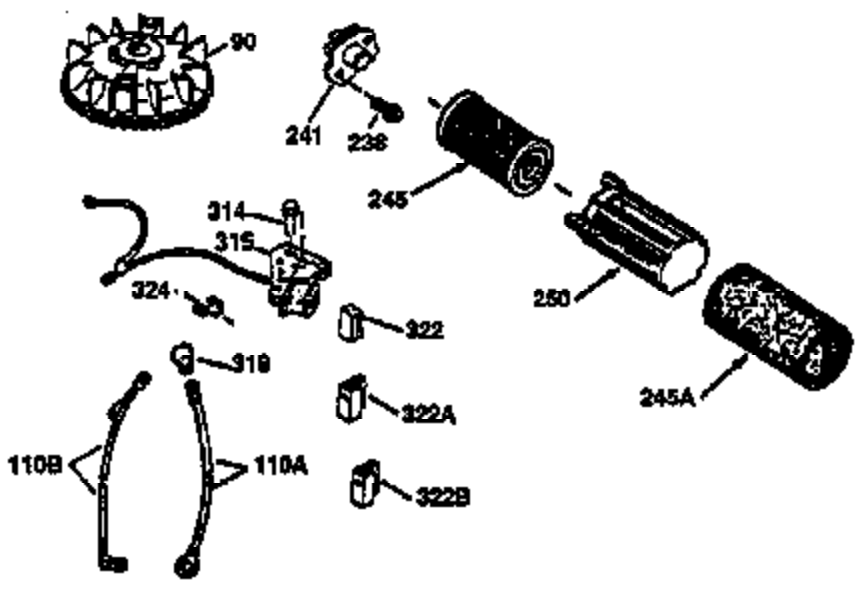

ILLUSTRATION SHOWS TYPICAL PARTS ONLY. ORDER BY PART NUMBER. PARTS NOT LISTED ARE SUPPLIED BY OEM.

Ref #	Part Number	Qty	Description
19	31361		Spring, Extension
69	35261		* Gasket, Mounting flange
70	35651B		Flange Ass'y. (Incl. 72, 72A, 73, 75 & 80)
90	611112		Flywheel
182	6201		Screw, 1/4-28 x 7/8"
185	31384A		Pipe, Intake (Incl. 224)
186	34358		Link, Governor spring
200	35727		Control Bracket (Incl. 202 thru 206)
209	30200		Screw, 10-24 x 9/16"
223	650451		Screw, 1/4-20 x 1"
238A	650932		Screw, 10-32 x 49/64"
241	35797		Collar, Air cleaner
245	35066		Filter, Air cleaner
246B	35435		Filter, Pre-Air (Optional)
246C	35705		Filter, Pre-Air (Optional)
250A	35065		Cover Assy., Air cleaner
260A	35826		Housing, Blower
275A	34613		Muffler
276	33753		Plate, Lock
277	650795		Screw, 1/4-20 x 2-1/4"
287A	650884		Screw, 8-32 x 1/2"
301A	35355		Fuel Cap
354	35025		Staple (Not used on all models)
370F	34387		Decal, Instruction (Optional)
370E	35167		Decal, Instruction
379	631021		Inlet Needle, Seat & Clip Assy.
390B	590637		Rewind Starter (Refer to Division 5, Section C page 34 or Fiche 8, Grid G-9 for breakdown)
430	730574		Debris Screen Kit (Incl.370F,431-433) (Opt.)
431	35596		Screen, Debris (Optional)
432	35597		Bracket, Debris screen (Optional)
433	650910		Screw, 8-32 x 1/4" (Optional)