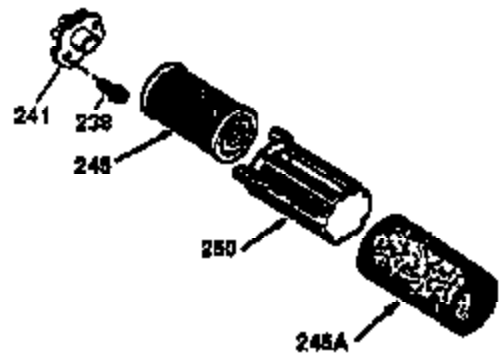

Ref #	Part Number	Qty	Description
19	31361	1	Extension Spring
69	35261	1	* Mounting Flange Gasket
70	30571C	1	Mounting Flange (Incl.72 thru 83,311)
90	611112	1	Flywheel
110A	36230	1	Ground Wire
182	6201	2	Screw, 1/4-28 x 7/8"
185	36544	1	Intake Pipe
186	34337	1	Governor Link
200	33131A	1	Control Bracket (Incl. 202 thru 205)
209	30200	2	Screw, 10-24 x 9/16"
223	650451	2	Screw, 1/4-20 x 1"
238	650806	2	Screw, 10-32 x 5/8"
245A	37117	1	Air Cleaner Filter
245	37116	1	Air Cleaner Filter
250	37118	1	Air Cleaner Cover
275	35708	1	Muffler (Incl. 277)
277	650795	2	Screw, 1/4-20 x 2-1/4"
324	33177	1	Terminal