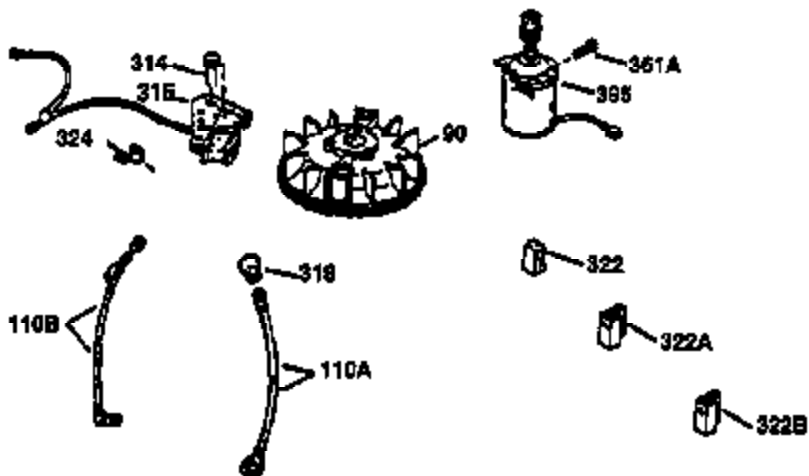

Ref #	Part Number	Qty	Description
19	31361	1	Extension Spring
69	35261	1	* Mounting Flange Gasket
70	30571C	1	Mounting Flange (Incl.72 thru 83,311)
90	611112	1	Flywheel
110A	36230	1	Ground Wire
182	6201	2	Screw, 1/4-28 x 7/8"
185	36544	1	Intake Pipe
186	34337	1	Governor Link
200	33131A	1	Control Bracket (Incl. 202 thru 205)
209	30200	2	Screw, 10-24 x 9/16"
223	650451	2	Screw, 1/4-20 x 1"
238	650806	2	Screw, 10-32 x 5/8"
245A	37117	1	Air Cleaner Filter
245	37116	1	Air Cleaner Filter
250	37118	1	Air Cleaner Cover
275	35708	1	Muffler (Incl. 277)
277	650795	2	Screw, 1/4-20 x 2-1/4"
324	33177	1	Terminal