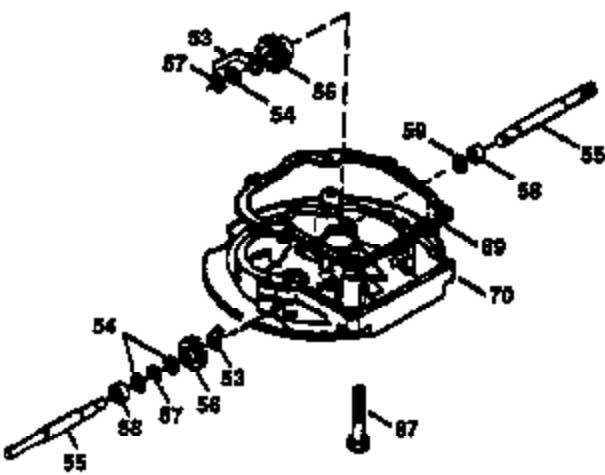

Ref #	Part Number	Qty	Description
19	31361	1	Extension Spring
69	35261	1	* Mounting Flange Gasket
70	30571C	1	Mounting Flange (Incl.72 thru 83,311)
90	611112	1	Flywheel
110A	36230	1	Ground Wire
182	6201	2	Screw, 1/4-28 x 7/8"
185	36544	1	Intake Pipe
186	34337	1	Governor Link
200	33131A	1	Control Bracket (Incl. 202 thru 205)
209	30200	2	Screw, 10-24 x 9/16"
223	650451	2	Screw, 1/4-20 x 1"
238	650806	2	Screw, 10-32 x 5/8"
245A	37117	1	Air Cleaner Filter
245	37116	1	Air Cleaner Filter
250	37118	1	Air Cleaner Cover
275	35708	1	Muffler (Incl. 277)
277	650795	2	Screw, 1/4-20 x 2-1/4"
324	33177	1	Terminal