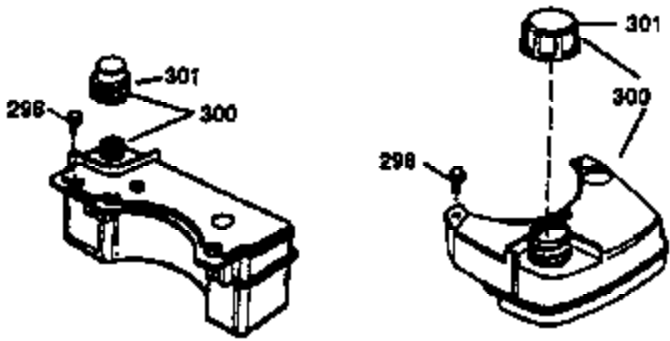

Ref #	Part Number	Qty	Description
238	650806	2	Screw, 10-32 x 5/8"
239	34338	1	* Air Cleaner Gasket
245	37116	1	Air Cleaner Filter
245A	37117	1	Pre-Air Cleaner Filter
250	37118	1	Air Cleaner Cover
260	37138	1	Blower Housing
287	650926	2	Screw, 8-32 x 21/64"
300	35586	1	Fuel Tank (Incl. 292 & 301)
301	36246	1	Fuel Cap
390	590737	1	Rewind Starter (NOTE: This engine could have been built with 590694 starter).