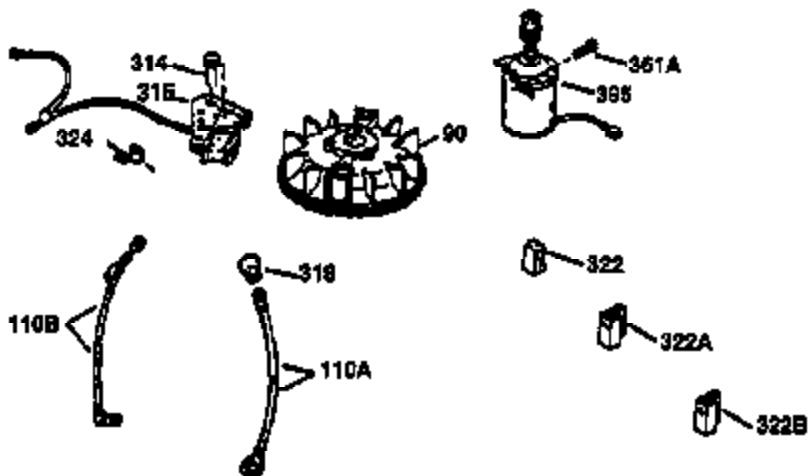

Ref #	Part Number	Qty	Description
19	31361	1	Extension Spring
69	37130	1	* Mounting Flange Gasket
70	30571C	1	Mounting Flange (Incl.72 thru 83,311)
90	611112	1	Flywheel
182	6201	2	Screw, 1/4-28 x 7/8"
185	36544	1	Intake Pipe
186	32653	1	Governor Link
216	33086	1	R.P.M. Adjusting Lever
223	650451	2	Screw, 1/4-20 x 1"
238	650806	2	Screw, 10-32 x 5/8"
245A	37117	1	Pre-Air Cleaner Filter
245	37116	1	Air Cleaner Filter
250	37118	1	Air Cleaner Cover
275	35708	1	Muffler (Incl. 277)
277	650795	2	Screw, 1/4-20 x 2-1/4"