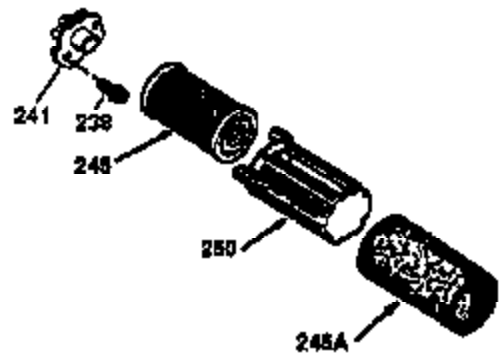

Ref #	Part Number	Qty	Description
19	31361	1	Extension Spring
69	37130	1	* Mounting Flange Gasket
70	30571C	1	Mounting Flange (Incl.72 thru 83,311)
90	611112	1	Flywheel
182	6201	2	Screw, 1/4-28 x 7/8"
185	36544	1	Intake Pipe
186	32653	1	Governor Link
216	33086	1	R.P.M. Adjusting Lever
223	650451	2	Screw, 1/4-20 x 1"
238	650806	2	Screw, 10-32 x 5/8"
245A	37117	1	Pre-Air Cleaner Filter
245	37116	1	Air Cleaner Filter
250	37118	1	Air Cleaner Cover
275	35708	1	Muffler (Incl. 277)
277	650795	2	Screw, 1/4-20 x 2-1/4"