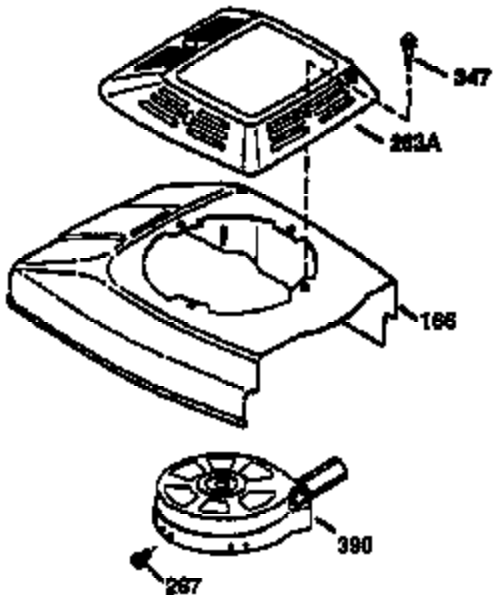

Ref #	Part Number	Qty	Description
238	650806	2	Screw, 10-32 x 5/8"
239	34338	1	* Air Cleaner Gasket
245	37116	1	Air Cleaner Filter
245A	37117	1	Pre-Air Cleaner Filter
250	37118	1	Air Cleaner Cover
260	37138	1	Blower Housing
287	650926	2	Screw, 8-32 x 21/64"
300	35586	1	Fuel Tank (Incl. 292 & 301)
301	36246	1	Fuel Cap
390	590737	1	Rewind Starter (NOTE: This engine could have been built with 590694 starter).