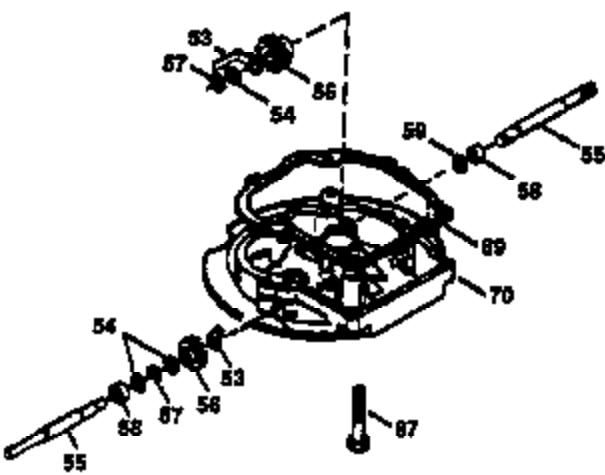

Ref #	Part Number	Qty	Description
19	31361	1	Extension Spring
69	37130	1	* Mounting Flange Gasket
70	30571C	1	Mounting Flange (Incl.72 thru 83,311)
90	611112	1	Flywheel
182	6201	2	Screw, 1/4-28 x 7/8"
185	36544	1	Intake Pipe
186	32653	1	Governor Link
216	33086	1	R.P.M. Adjusting Lever
223	650451	2	Screw, 1/4-20 x 1"
238	650806	2	Screw, 10-32 x 5/8"
245A	37117	1	Pre-Air Cleaner Filter
245	37116	1	Air Cleaner Filter
250	37118	1	Air Cleaner Cover
275	35708	1	Muffler (Incl. 277)
277	650795	2	Screw, 1/4-20 x 2-1/4"