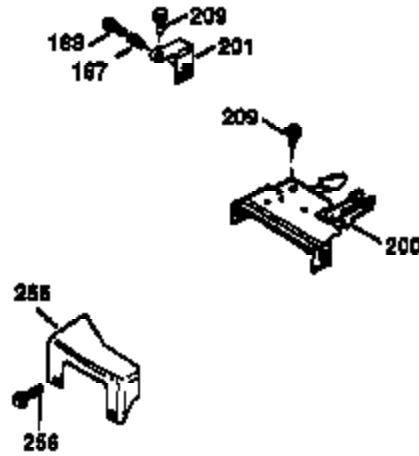

Ref #	Part Number	Qty	Description
19	31361	1	Extension Spring
69	37130	1	* Mounting Flange Gasket
70	30571C	1	Mounting Flange (Incl.72 thru 83,311)
90	611112	1	Flywheel
182	6201	2	Screw, 1/4-28 x 7/8"
185	36544	1	Intake Pipe
186	32653	1	Governor Link
216	33086	1	R.P.M. Adjusting Lever
223	650451	2	Screw, 1/4-20 x 1"
238	650806	2	Screw, 10-32 x 5/8"
245A	37117	1	Pre-Air Cleaner Filter
245	37116	1	Air Cleaner Filter
250	37118	1	Air Cleaner Cover
275	35708	1	Muffler (Incl. 277)
277	650795	2	Screw, 1/4-20 x 2-1/4"