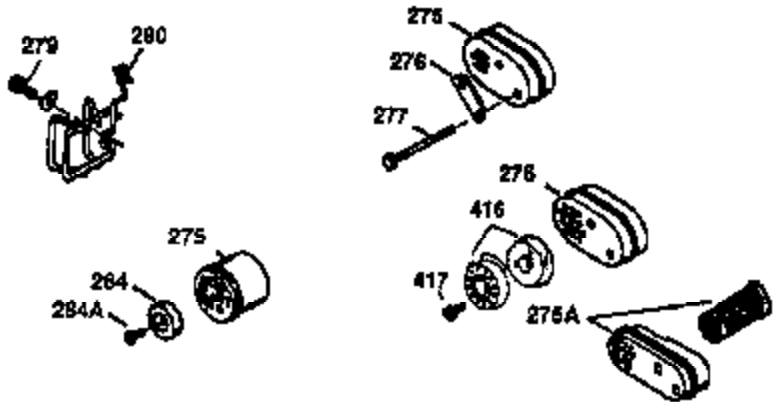

Ref #	Part Number	Qty	Description
19	31361	1	Extension Spring
69	37130	1	* Mounting Flange Gasket
70	30571C	1	Mounting Flange (Incl.72 thru 83,311)
90	611112	1	Flywheel
182	6201	2	Screw, 1/4-28 x 7/8"
185	36544	1	Intake Pipe
186	32653	1	Governor Link
216	33086	1	R.P.M. Adjusting Lever
223	650451	2	Screw, 1/4-20 x 1"
238	650806	2	Screw, 10-32 x 5/8"
245A	37117	1	Pre-Air Cleaner Filter
245	37116	1	Air Cleaner Filter
250	37118	1	Air Cleaner Cover
275	35708	1	Muffler (Incl. 277)
277	650795	2	Screw, 1/4-20 x 2-1/4"