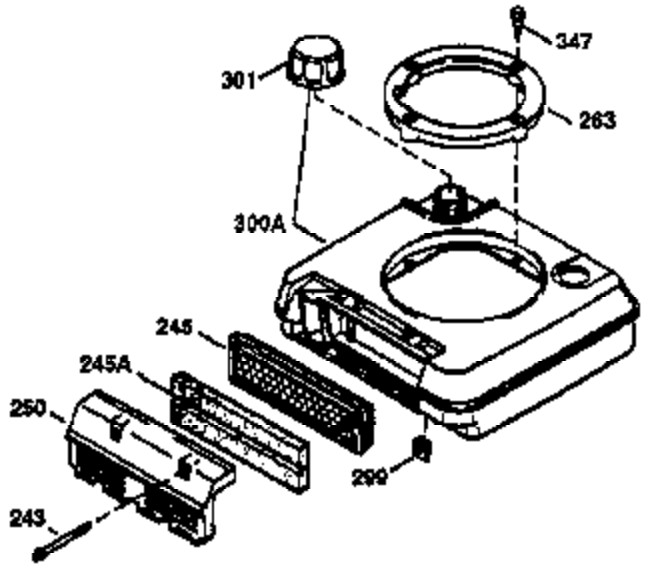

Ref #	Part Number	Qty	Description
238	650806	2	Screw, 10-32 x 5/8"
239	34338	1	* Air Cleaner Gasket
245	37116	1	Air Cleaner Filter
245A	37117	1	Pre-Air Cleaner Filter
250	37118	1	Air Cleaner Cover
260	37138	1	Blower Housing
287	650926	2	Screw, 8-32 x 21/64"
300	35586	1	Fuel Tank (Incl. 292 & 301)
301	36246	1	Fuel Cap
390	590737	1	Rewind Starter (NOTE: This engine could have been built with 590694 starter).