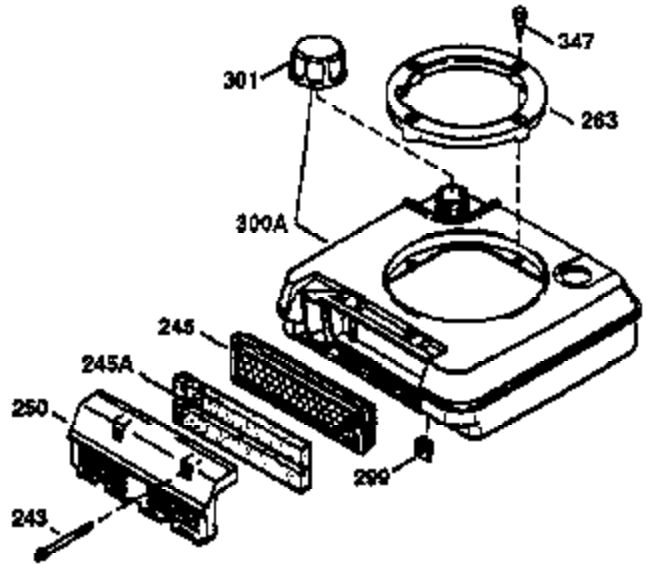

Ref #	Part Number	Qty	Description
238	650932	2	Screw, 10-32 x 49/64"
239	34338	1	* Air Cleaner Gasket
245	35066	1	Air Cleaner Filter
250	35986	1	Air Cleaner Cover
260	36420A	1	Blower Housing
278	28562	1	Spacer
287	650926	2	Screw, 8-32 x 21/64"
300	35586	1	Fuel Tank (Incl. 292 & 301)
301	36246	1	Fuel Cap
359	36773	1	Starter Guard
390	590732	1	Rewind Starter (NOTE: This engine could have been built with 590738 starter).