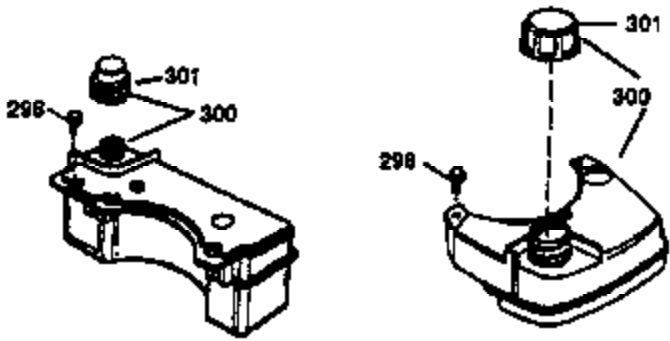

Ref #	Part Number	Qty	Description
238	650932	2	Screw, 10-32 x 49/64"
239	34338	1	* Air Cleaner Gasket
245	35066	1	Air Cleaner Filter
250	35986	1	Air Cleaner Cover
260	36420A	1	Blower Housing
278	28562	1	Spacer
287	650926	2	Screw, 8-32 x 21/64"
300	35586	1	Fuel Tank (Incl. 292 & 301)
301	36246	1	Fuel Cap
359	36773	1	Starter Guard
390	590732	1	Rewind Starter (NOTE: This engine could have been built with 590738 starter).