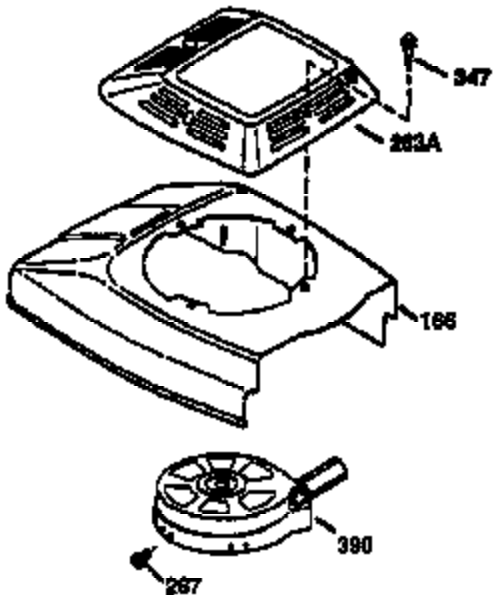

Ref #	Part Number	Qty	Description
238	650932	2	Screw, 10-32 x 49/64"
239	34338	1	* Air Cleaner Gasket
245	35066	1	Air Cleaner Filter
250	35986	1	Air Cleaner Cover
260	36420A	1	Blower Housing
278	28562	1	Spacer
287	650926	2	Screw, 8-32 x 21/64"
300	35586	1	Fuel Tank (Incl. 292 & 301)
301	36246	1	Fuel Cap
359	36773	1	Starter Guard
390	590732	1	Rewind Starter (NOTE: This engine could have been built with 590738 starter).