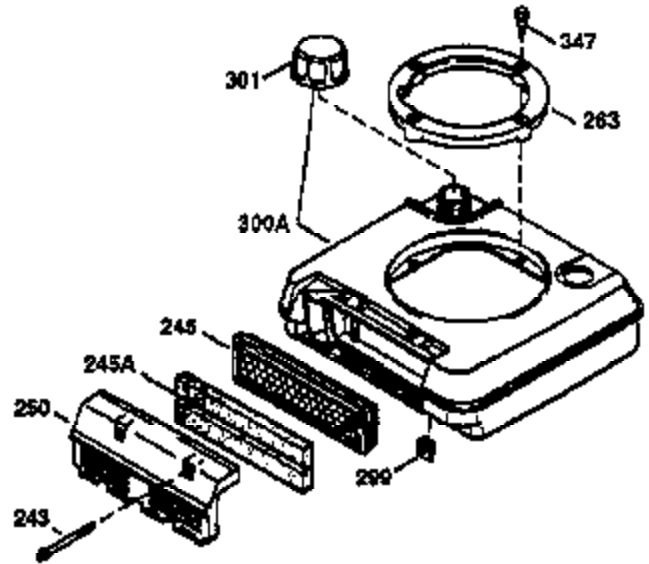

Ref #	Part Number	Qty	Description
182	6201	2	Screw, 1/4-28 x 7/8"
184	26756	1	* Carburetor To Intake Pipe Gasket
185	36544	1	Intake Pipe
186	32653	1	Governor Link
189	650839	2	Screw, 1/4-20 x 3/8"
191	36559	1	S.E. Brake Bracket (Incl. 195)
195	610973	1	Terminal
207	34336	1	Throttle Link
223	650451	2	Screw, 1/4-20 x 1"
224	34690A	1	* Intake Pipe Gasket
238	650806	2	Screw, 10-32 x 5/8"
239	34338	1	* Air Cleaner Gasket
240	37115	1	Air Cleaner Body
245	37116	1	Air Cleaner Filter
245A	37117	1	Air Cleaner Filter
250	37118	1	Air Cleaner Cover
260	37138	1	Blower Housing
261	30200	2	Screw, 10-24 x 9/16"
262	650831	2	Screw, 1/4-20 x 1/2"
275	35708	1	Muffler (Incl. 277)
277	650795	2	Screw, 1/4-20 x 2-1/4"
285	35000A	1	Starter Cup
287	650926	2	Screw, 8-32 x 21/64"
290	34357	1	Fuel Line
292	26460	2	Fuel Line Clamp
300	35586	1	Fuel Tank (Incl. 292 & 301)
301	36246	1	Fuel Cap
311	27625	1	Oil Fill Plug
313	34080	1	Spacer
370A	36261	1	Lubrication Decal
370C	37199	1	Primer Decal
370D	36534	1	Caution Decal
370K	36695	1	Starter Decal
380	632046A	1	Carburetor (Incl. 184)
390	590737	1	Rewind Starter (NOTE: This engine could have been built with 590694 starter).
400	36475B	1	* Gasket Set (Incl. items marked PK in notes) Incl. part #'s 26756 (1), 27234A (1), 33735 (1), 34338 (1), 34690A (1), 35261 (1), 36437 (1), 36832 (1), 36996 (1), 37130 (1)
420	730225	1	SAE 30 4-Cycle Engine Oil (1 Quart)