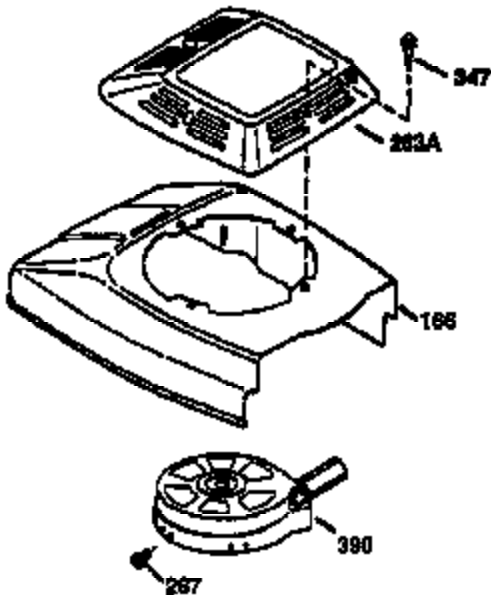

Ref #	Part Number	Qty	Description
182	6201	2	Screw, 1/4-28 x 7/8"
184	26756	1	* Carburetor To Intake Pipe Gasket
185	36544	1	Intake Pipe
186	32653	1	Governor Link
189	650839	2	Screw, 1/4-20 x 3/8"
191	36559	1	S.E. Brake Bracket (Incl. 195)
195	610973	1	Terminal
207	34336	1	Throttle Link
223	650451	2	Screw, 1/4-20 x 1"
224	34690A	1	* Intake Pipe Gasket
238	650806	2	Screw, 10-32 x 5/8"
239	34338	1	* Air Cleaner Gasket
240	37115	1	Air Cleaner Body
245	37116	1	Air Cleaner Filter
245A	37117	1	Air Cleaner Filter
250	37118	1	Air Cleaner Cover
260	37138	1	Blower Housing
261	30200	2	Screw, 10-24 x 9/16"
262	650831	2	Screw, 1/4-20 x 1/2"
275	35708	1	Muffler (Incl. 277)
277	650795	2	Screw, 1/4-20 x 2-1/4"
285	35000A	1	Starter Cup
287	650926	2	Screw, 8-32 x 21/64"
290	34357	1	Fuel Line
292	26460	2	Fuel Line Clamp
300	35586	1	Fuel Tank (Incl. 292 & 301)
301	36246	1	Fuel Cap
311	27625	1	Oil Fill Plug
313	34080	1	Spacer
370A	36261	1	Lubrication Decal
370C	37199	1	Primer Decal
370D	36534	1	Caution Decal
370K	36695	1	Starter Decal
380	632046A	1	Carburetor (Incl. 184)
390	590737	1	Rewind Starter (NOTE: This engine could have been built with 590694 starter).
400	36475B	1	* Gasket Set (Incl. items marked PK in notes) Incl. part #'s 26756 (1), 27234A (1), 33735 (1), 34338 (1), 34690A (1), 35261 (1), 36437 (1), 36832 (1), 36996 (1), 37130 (1)
420	730225	1	SAE 30 4-Cycle Engine Oil (1 Quart)