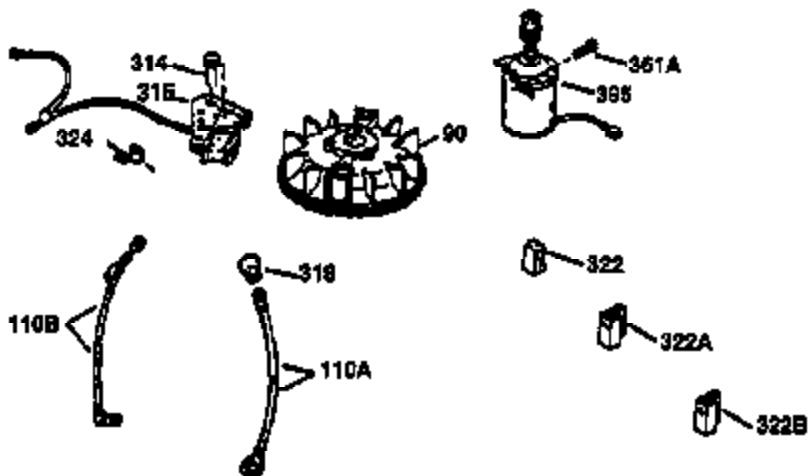

Ref #	Part Number	Qty	Description
19	31361	1	Extension Spring
69	35261	1	* Mounting Flange Gasket
70	30571C	1	Mounting Flange (Incl.72 thru 83,311)
90	611112	1	Flywheel
182	6201	2	Screw, 1/4-28 x 7/8"
185	36544	1	Intake Pipe
186	32653	1	Governor Link
216	33086	1	R.P.M. Adjusting Lever
223	650451	2	Screw, 1/4-20 x 1"
238	650806	2	Screw, 10-32 x 5/8"
245A	37117	1	Air Cleaner Filter
245	37116	1	Air Cleaner Filter
250	37118	1	Air Cleaner Cover
275	35708	1	Muffler (Incl. 277)
277	650795	2	Screw, 1/4-20 x 2-1/4"