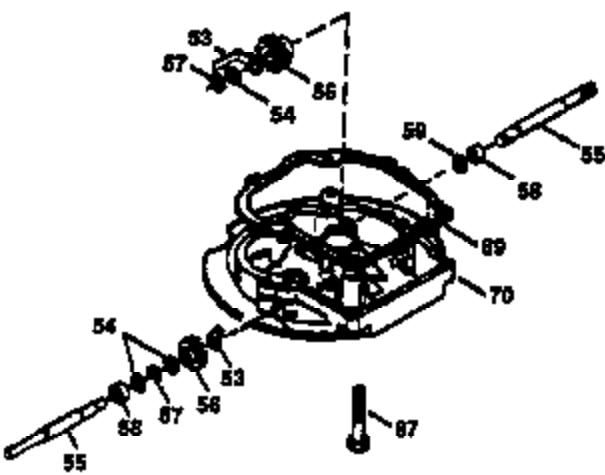

Ref #	Part Number	Qty	Description
19	31361	1	Extension Spring
69	35261	1	* Mounting Flange Gasket
70	30571C	1	Mounting Flange (Incl.72 thru 83,311)
90	611112	1	Flywheel
182	6201	2	Screw, 1/4-28 x 7/8"
185	36544	1	Intake Pipe
186	32653	1	Governor Link
216	33086	1	R.P.M. Adjusting Lever
223	650451	2	Screw, 1/4-20 x 1"
238	650806	2	Screw, 10-32 x 5/8"
245A	37117	1	Air Cleaner Filter
245	37116	1	Air Cleaner Filter
250	37118	1	Air Cleaner Cover
275	35708	1	Muffler (Incl. 277)
277	650795	2	Screw, 1/4-20 x 2-1/4"