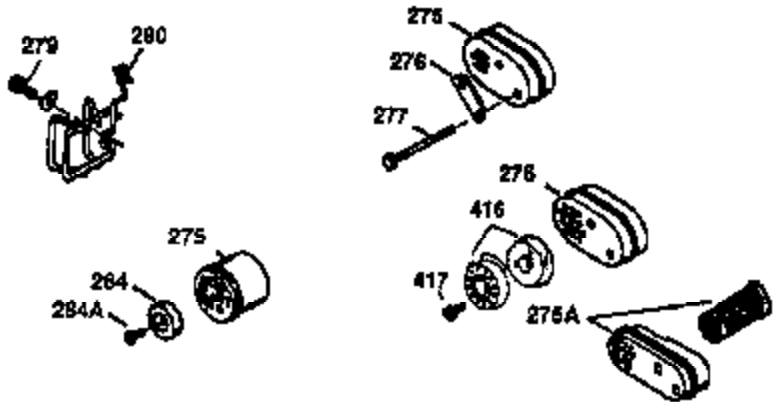

Ref #	Part Number	Qty	Description
19	31361	1	Extension Spring
69	35261	1	* Mounting Flange Gasket
70	30571C	1	Mounting Flange (Incl.72 thru 83,311)
90	611112	1	Flywheel
182	6201	2	Screw, 1/4-28 x 7/8"
185	36544	1	Intake Pipe
186	32653	1	Governor Link
216	33086	1	R.P.M. Adjusting Lever
223	650451	2	Screw, 1/4-20 x 1"
238	650806	2	Screw, 10-32 x 5/8"
245A	37117	1	Air Cleaner Filter
245	37116	1	Air Cleaner Filter
250	37118	1	Air Cleaner Cover
275	35708	1	Muffler (Incl. 277)
277	650795	2	Screw, 1/4-20 x 2-1/4"