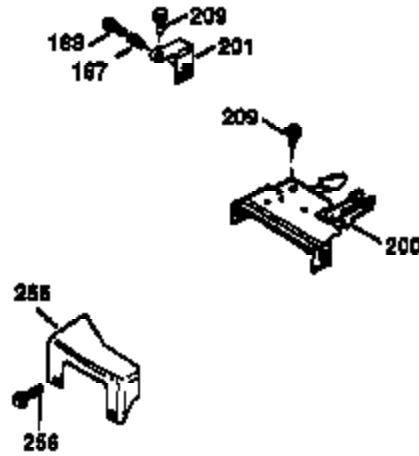

Ref #	Part Number	Qty	Description
19	31361	1	Extension Spring
69	35261	1	* Mounting Flange Gasket
70	30571C	1	Mounting Flange (Incl.72 thru 83,311)
90	611112	1	Flywheel
182	6201	2	Screw, 1/4-28 x 7/8"
185	31384A	1	Intake Pipe (Incl. 224)
186	32653	1	Governor Link
216	33086	1	R.P.M. Adjusting Lever
223	650451	2	Screw, 1/4-20 x 1"
238	650806	2	Screw, 10-32 x 5/8"
245	34340	1	Air Cleaner Filter
250	34341B	1	Air Cleaner Cover
275	35708	1	Muffler (Incl. 277)
277	650795	2	Screw, 1/4-20 x 2-1/4"