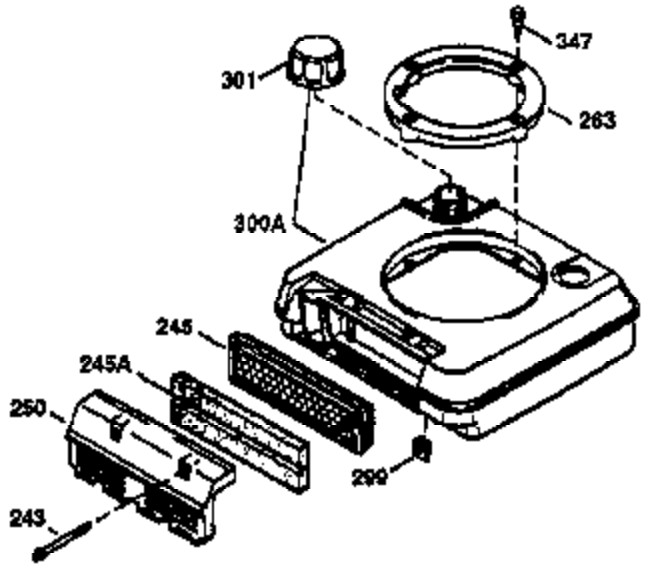

Ref #	Part Number	Qty	Description
182	6201	2	Screw, 1/4-28 x 7/8"
184	26756	1	* Carburetor To Intake Pipe Gasket
185	31384A	1	Intake Pipe (Incl. 224)
186	32653	1	Governor Link
189	650839	2	Screw, 1/4-20 x 3/8"
191	36559	1	S.E. Brake Bracket (Incl. 195)
195	610973	1	Terminal
207	34336	1	Throttle Link
223	650451	2	Screw, 1/4-20 x 1"
224	34690A	1	* Intake Pipe Gasket
238	650806	2	Screw, 10-32 x 5/8"
239	34338	1	* Air Cleaner Gasket
240	34858	1	Air Cleaner Body
245	34340	1	Air Cleaner Filter
250	34341B	1	Air Cleaner Cover
260	35491	1	Blower Housing
261	30200	2	Screw, 10-24 x 9/16"
262	650831	2	Screw, 1/4-20 x 1/2"
275	35708	1	Muffler (Incl. 277)
277	650795	2	Screw, 1/4-20 x 2-1/4"
285	35000A	1	Starter Cup
287	650926	2	Screw, 8-32 x 21/64"
290	34357	1	Fuel Line
292	26460	2	Fuel Line Clamp
300	35586	1	Fuel Tank (Incl. 292 & 301)
301	36246	1	Fuel Cap
311	27625	1	Oil Fill Plug
313	34080	1	Spacer
370K	36695	1	Starter Decal
370C	37199	1	Primer Decal
370A	36261	1	Lubrication Decal
380	632046A	1	Carburetor (Incl. 184)
390	590694	1	Rewind Starter (NOTE: This engine could have been built with 590737 starter).
400	36475B	1	* Gasket Set (Incl. items marked PK in notes) Incl. part #'s 26756 (1), 27234A (1), 33735 (1), 34338 (1), 34690A (1), 36437 (1), 36832 (1), 36996 (1), 37130 (1)
420	730225	1	SAE 30 4-Cycle Engine Oil (1 Quart)