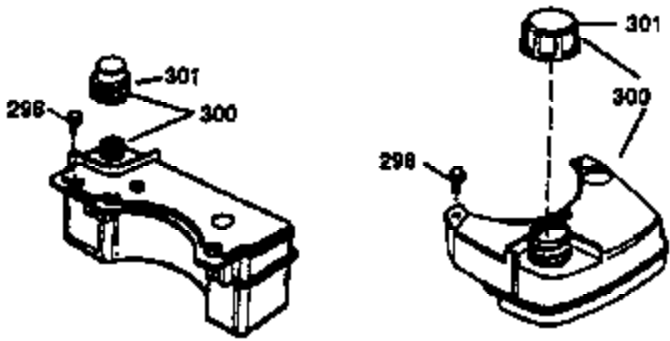

Ref #	Part Number	Qty	Description
238	650806	2	Screw, 10-32 x 5/8"
239	34338	1	* Air Cleaner Gasket
245	34340	1	Air Cleaner Filter
250	34341B	1	Air Cleaner Cover
260	35491	1	Blower Housing
287	650926	2	Screw, 8-32 x 21/64"
300	35586	1	Fuel Tank (Incl. 292 & 301)
301	36246	1	Fuel Cap
390	590694	1	Rewind Starter (NOTE: This engine could have been built with 590737 starter).