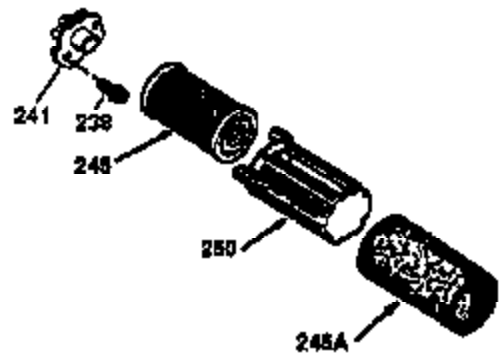

Ref #	Part Number	Qty	Description
19	31361	1	Extension Spring
69	35261	1	* Mounting Flange Gasket
70	30571C	1	Mounting Flange (Incl.72 thru 83,311)
90	611112	1	Flywheel
182	6201	2	Screw, 1/4-28 x 7/8"
185	31384A	1	Intake Pipe (Incl. 224)
186	32653	1	Governor Link
216	33086	1	R.P.M. Adjusting Lever
223	650451	2	Screw, 1/4-20 x 1"
238	650806	2	Screw, 10-32 x 5/8"
245	34340	1	Air Cleaner Filter
250	34341B	1	Air Cleaner Cover
275	35708	1	Muffler (Incl. 277)
277	650795	2	Screw, 1/4-20 x 2-1/4"