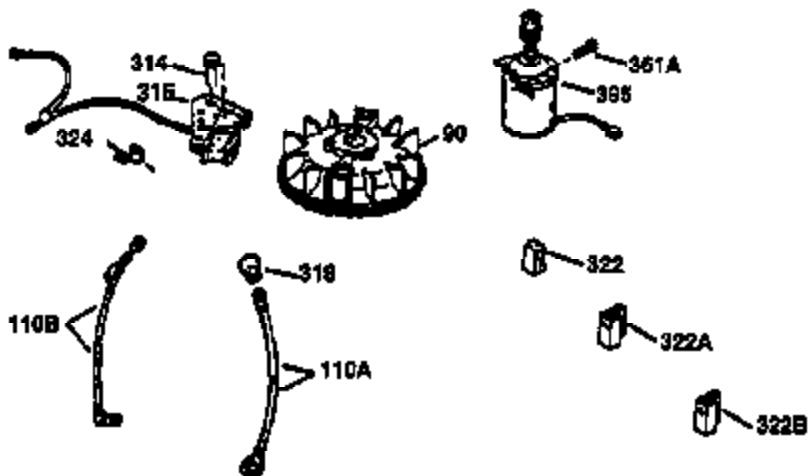

Ref #	Part Number	Qty	Description
19	31361	1	Extension Spring
69	35261	1	* Mounting Flange Gasket
70	30571C	1	Mounting Flange (Incl.72 thru 83,311)
90	611112	1	Flywheel
182	6201	2	Screw, 1/4-28 x 7/8"
185	31384A	1	Intake Pipe (Incl. 224)
186	32653	1	Governor Link
216	33086	1	R.P.M. Adjusting Lever
223	650451	2	Screw, 1/4-20 x 1"
238	650806	2	Screw, 10-32 x 5/8"
245	34340	1	Air Cleaner Filter
250	34341B	1	Air Cleaner Cover
275	35708	1	Muffler (Incl. 277)
277	650795	2	Screw, 1/4-20 x 2-1/4"