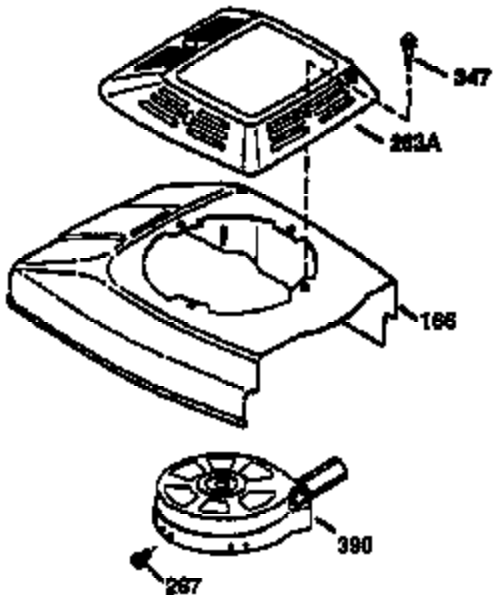

Ref #	Part Number	Qty	Description
182	6201	2	Screw, 1/4-28 x 7/8"
184	26756	1	* Carburetor To Intake Pipe Gasket
185	31384A	1	Intake Pipe (Incl. 224)
186	32653	1	Governor Link
189	650839	2	Screw, 1/4-20 x 3/8"
191	36559	1	S.E. Brake Bracket (Incl. 195)
195	610973	1	Terminal
207	34336	1	Throttle Link
223	650451	2	Screw, 1/4-20 x 1"
224	34690A	1	* Intake Pipe Gasket
238	650806	2	Screw, 10-32 x 5/8"
239	34338	1	* Air Cleaner Gasket
240	34858	1	Air Cleaner Body
245	34340	1	Air Cleaner Filter
250	34341B	1	Air Cleaner Cover
260	35491	1	Blower Housing
261	30200	2	Screw, 10-24 x 9/16"
262	650831	2	Screw, 1/4-20 x 1/2"
275	35708	1	Muffler (Incl. 277)
277	650795	2	Screw, 1/4-20 x 2-1/4"
285	35000A	1	Starter Cup
287	650926	2	Screw, 8-32 x 21/64"
290	34357	1	Fuel Line
292	26460	2	Fuel Line Clamp
300	35586	1	Fuel Tank (Incl. 292 & 301)
301	36246	1	Fuel Cap
311	27625	1	Oil Fill Plug
313	34080	1	Spacer
370K	36695	1	Starter Decal
370C	37199	1	Primer Decal
370A	36261	1	Lubrication Decal
380	632046A	1	Carburetor (Incl. 184)
390	590694	1	Rewind Starter (NOTE: This engine could have been built with 590737 starter).
400	36475B	1	* Gasket Set (Incl. items marked PK in notes) Incl. part #'s 26756 (1), 27234A (1), 33735 (1), 34338 (1), 34690A (1), 36437 (1), 36832 (1), 36996 (1), 37130 (1)
420	730225	1	SAE 30 4-Cycle Engine Oil (1 Quart)