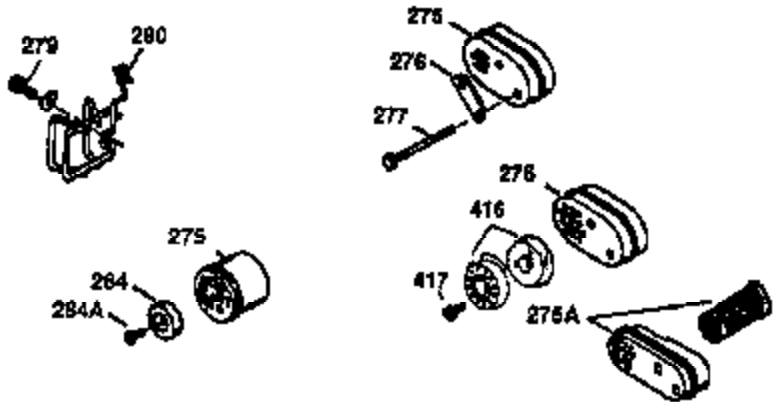

Ref #	Part Number	Qty	Description
19	31361	1	Extension Spring
69	35261	1	* Mounting Flange Gasket
70	30571C	1	Mounting Flange (Incl.72 thru 83,311)
90	611112	1	Flywheel
182	6201	2	Screw, 1/4-28 x 7/8"
185	31384A	1	Intake Pipe (Incl. 224)
186	32653	1	Governor Link
216	33086	1	R.P.M. Adjusting Lever
223	650451	2	Screw, 1/4-20 x 1"
238	650806	2	Screw, 10-32 x 5/8"
245	34340	1	Air Cleaner Filter
250	34341B	1	Air Cleaner Cover
275	35708	1	Muffler (Incl. 277)
277	650795	2	Screw, 1/4-20 x 2-1/4"