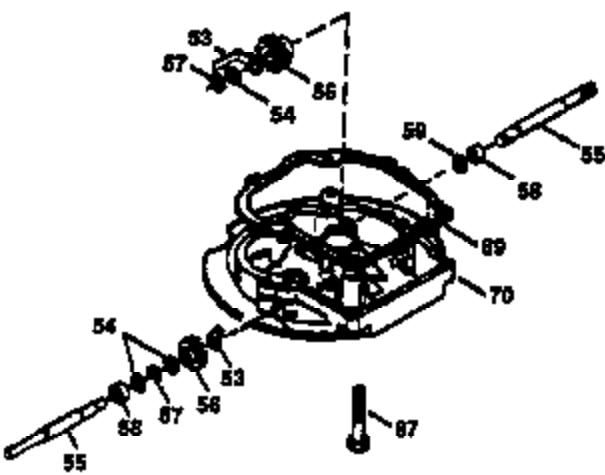

Ref #	Part Number	Qty	Description
19	31361	1	Extension Spring
69	35261	1	* Mounting Flange Gasket
70	30571C	1	Mounting Flange (Incl.72 thru 83,311)
90	611112	1	Flywheel
182	6201	2	Screw, 1/4-28 x 7/8"
185	31384A	1	Intake Pipe (Incl. 224)
186	32653	1	Governor Link
216	33086	1	R.P.M. Adjusting Lever
223	650451	2	Screw, 1/4-20 x 1"
238	650806	2	Screw, 10-32 x 5/8"
245	34340	1	Air Cleaner Filter
250	34341B	1	Air Cleaner Cover
275	35708	1	Muffler (Incl. 277)
277	650795	2	Screw, 1/4-20 x 2-1/4"