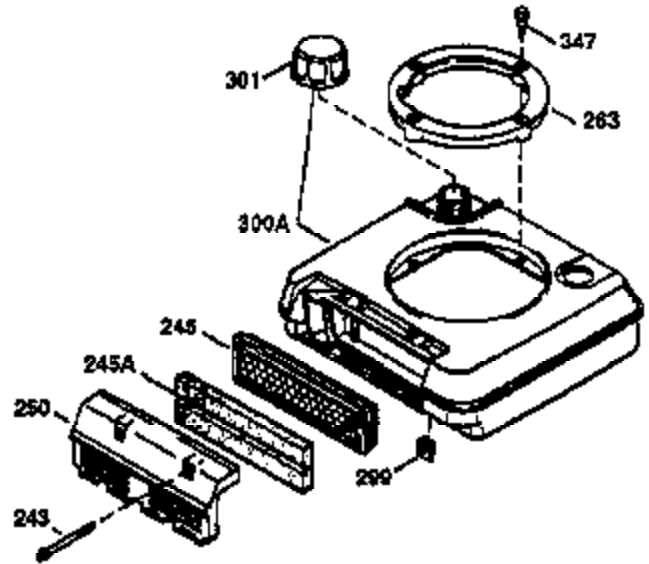

Engine Parts List #1

Ref #	Part Number	Qty	Description
174	30200	2	Screw, 10-24 x 9/16"
178	29752	2	Nut & Lock Washer, 1/4-28
179	30593	1	Retainer Clip
182	6201	2	Screw, 1/4-28 x 7/8"
184	26756	1	* Carburetor To Intake Pipe Gasket
185	36544	1	Intake Pipe
186	34337	1	Governor Link
189A	650765	1	Screw, 10-32 x 1/2"
189B	650356	1	Screw, Torx T-30, 1/4-20 x 3/8"
200	33131A	1	Control Bracket (Incl. 202 thru 206)
202	36482	1	Compression Spring
203	31342	1	Compression Spring
204	651029	1	Screw, Torx T-10, 5-40 x 7/16"
205	651019	1	Screw, Torx T-10, 6-32 x 21/32"
206	610973	1	Terminal
207	34336	1	Throttle Link
209	30200	2	Screw, 10-24 x 9/16"
210	27793	1	Conduit Clip
211	28942	1	Screw, 10-32 x 3/8"
223	650451	2	Screw, 1/4-20 x 1"
224	34690A	1	* Intake Pipe Gasket
238	650932	2	Screw, 10-32 x 49/64"
239	34338	1	* Air Cleaner Gasket
245	35066	1	Air Cleaner Filter
250	35986	1	Air Cleaner Cover
260	37155	1	Blower Housing
261	30200	2	Screw, 10-24 x 9/16"
262	650831	2	Screw, 1/4-20 x 1/2"
275	35708	1	Muffler (Incl. 277)
277	650795	2	Screw, 1/4-20 x 2-1/4"
285	35000A	1	Starter Cup
287	650926	2	Screw, 8-32 x 21/64"
290	34357	1	Fuel Line
292	26460	2	Fuel Line Clamp
300	35586	1	Fuel Tank (Incl. 292 & 301)
301	36246	1	Fuel Cap
311	27625	1	Oil Fill Plug
313	34080	1	Spacer
370K	36695	1	Starter Decal
370C	37199	1	Primer Decal
370A	36261	1	Lubrication Decal
380	632772	1	Carburetor (Incl. 184)
390	590732	1	Rewind Starter (NOTE: This engine could have been built with 590738 starter).
400	36475B	1	* Gasket Set (Incl. items marked PK in notes) Incl. part #'s 26756 (1), 27234A (1), 33735 (1), 34338 (1), 34690A (1), 36437 (1), 36832 (1) 36996 (1), 37130 (1)
420	730225	1	SAE 30 4-Cycle Engine Oil (1 Quart)