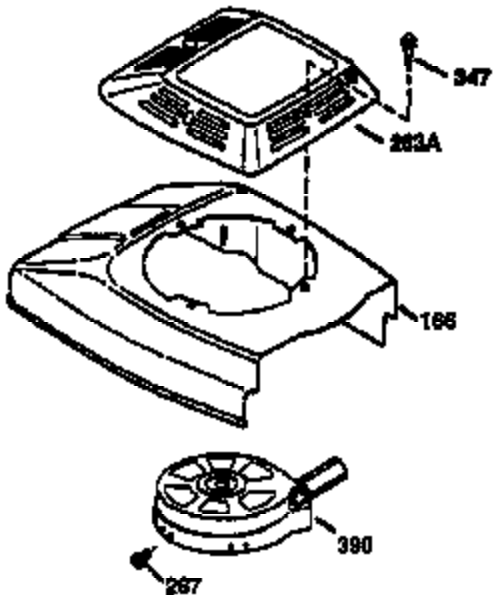

Ref #	Part Number	Qty	Description
174	30200	2	Screw, 10-24 x 9/16"
178	29752	2	Nut & Lock Washer, 1/4-28
179	30593	1	Retainer Clip
182	6201	2	Screw, 1/4-28 x 7/8"
184	26756	1	* Carburetor To Intake Pipe Gasket
185	36544	1	Intake Pipe
186	34337	1	Governor Link
200	33205A	1	Control Bracket (Incl. 202 thru 206)
202	36482	1	Compression Spring
203	31342	1	Compression Spring
204	651029	1	Screw, Torx T-10, 5-40 x 7/16"
205	651019	1	Screw, Torx T-10, 6-32 x 41/64"
206	610973	1	Terminal
207	34336	1	Throttle Link
209	30200	2	Screw, 10-24 x 9/16"
215	32410	1	Control Knob
223	650451	2	Screw, 1/4-20 x 1"
224	34690A	1	* Intake Pipe Gasket
238	650806	2	Screw, 10-32 x 5/8"
239	34338	1	* Air Cleaner Gasket
240	37115	1	Air Cleaner Body (Incl. 239)
245A	37117	1	Air Cleaner Filter
245	37116	1	Air Cleaner Filter
250	37118	1	Air Cleaner Cover
260	37138	1	Blower Housing
261	30200	2	Screw, 10-24 x 9/16"
262	650831	2	Screw, 1/4-20 x 1/2"
275	36473	1	Muffler (Incl. 277)
277	650988	2	Screw, 1/4-20 x 2-5/16"
285	35000A	1	Starter Cup
287	650926	2	Screw, 8-32 x 21/64"
290	34357	1	Fuel Line
292	26460	2	Fuel Line Clamp
300	35586	1	Fuel Tank (Incl. 292 & 301)
301	36246	1	Fuel Cap
311	27625	1	Oil Fill Plug
313	34080	1	Spacer
370B	35169	1	Control Decal
370C	37199	1	Primer Decal
370K	36695	1	Starter Decal
370A	36261	1	Lubrication Decal
380	632046A	1	Carburetor (Incl. 184)
390	590732	1	Rewind Starter (NOTE: This engine could have been built with 590738 starter).
400	36475B	1	* Gasket Set (Incl. items marked PK in notes) Incl. part #'s 26756 (1), 27234A (1), 33735 (1), 34338 (1), 34690A (1), 36437 (1), 36832 (1), 36996 (1), 37130 (1)
420	730225	1	SAE 30 4-Cycle Engine Oil (1 Quart)