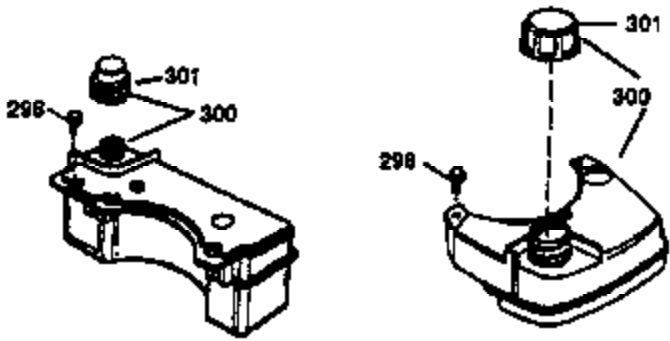

Ref #	Part Number	Qty	Description
174	30200	2	Screw, 10-24 x 9/16"
178	29752	2	Nut & Lock Washer, 1/4-28
179	30593	1	Retainer Clip
182	6201	2	Screw, 1/4-28 x 7/8"
184	26756	1	* Carburetor To Intake Pipe Gasket
185	36544	1	Intake Pipe
186	34337	1	Governor Link
200	33205A	1	Control Bracket (Incl. 202 thru 206)
202	36482	1	Compression Spring
203	31342	1	Compression Spring
204	651029	1	Screw, Torx T-10, 5-40 x 7/16"
205	651019	1	Screw, Torx T-10, 6-32 x 41/64"
206	610973	1	Terminal
207	34336	1	Throttle Link
209	30200	2	Screw, 10-24 x 9/16"
215	32410	1	Control Knob
223	650451	2	Screw, 1/4-20 x 1"
224	34690A	1	* Intake Pipe Gasket
238	650806	2	Screw, 10-32 x 5/8"
239	34338	1	* Air Cleaner Gasket
240	37115	1	Air Cleaner Body (Incl. 239)
245A	37117	1	Air Cleaner Filter
245	37116	1	Air Cleaner Filter
250	37118	1	Air Cleaner Cover
260	37138	1	Blower Housing
261	30200	2	Screw, 10-24 x 9/16"
262	650831	2	Screw, 1/4-20 x 1/2"
275	36473	1	Muffler (Incl. 277)
277	650988	2	Screw, 1/4-20 x 2-5/16"
285	35000A	1	Starter Cup
287	650926	2	Screw, 8-32 x 21/64"
290	34357	1	Fuel Line
292	26460	2	Fuel Line Clamp
300	35586	1	Fuel Tank (Incl. 292 & 301)
301	36246	1	Fuel Cap
311	27625	1	Oil Fill Plug
313	34080	1	Spacer
370B	35169	1	Control Decal
370C	37199	1	Primer Decal
370K	36695	1	Starter Decal
370A	36261	1	Lubrication Decal
380	632046A	1	Carburetor (Incl. 184)
390	590732	1	Rewind Starter (NOTE: This engine could have been built with 590738 starter).
400	36475B	1	* Gasket Set (Incl. items marked PK in notes) Incl. part #'s 26756 (1), 27234A (1), 33735 (1), 34338 (1), 34690A (1), 36437 (1), 36832 (1), 36996 (1), 37130 (1)
420	730225	1	SAE 30 4-Cycle Engine Oil (1 Quart)