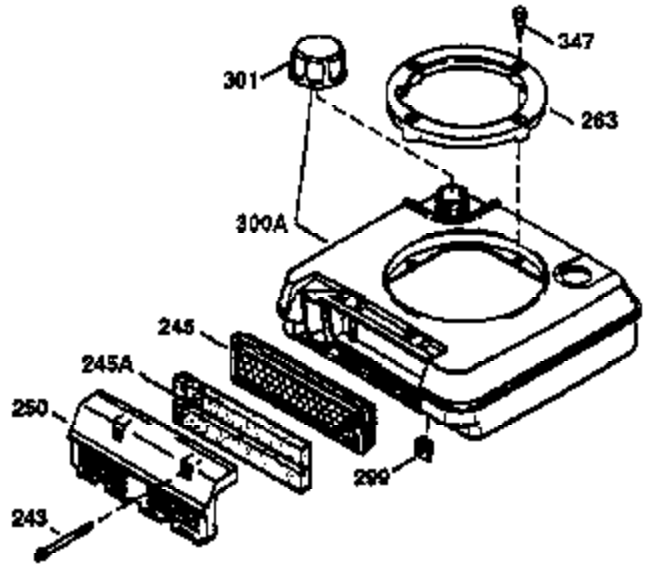

Ref #	Part Number	Qty	Description
174	30200	2	Screw, 10-24 x 9/16"
178	29752	2	Nut & Lock Washer, 1/4-28
179	30593	1	Retainer Clip
182	6201	2	Screw, 1/4-28 x 7/8"
184	26756	1	* Carburetor To Intake Pipe Gasket
185	36544	1	Intake Pipe
186	34337	1	Governor Link
200	33205A	1	Control Bracket (Incl. 202 thru 206)
202	36482	1	Compression Spring
203	31342	1	Compression Spring
204	651029	1	Screw, Torx T-10, 5-40 x 7/16"
205	651019	1	Screw, Torx T-10, 6-32 x 41/64"
206	610973	1	Terminal
207	34336	1	Throttle Link
209	30200	2	Screw, 10-24 x 9/16"
215	32410	1	Control Knob
223	650451	2	Screw, 1/4-20 x 1"
224	34690A	1	* Intake Pipe Gasket
238	650806	2	Screw, 10-32 x 5/8"
239	34338	1	* Air Cleaner Gasket
240	37115	1	Air Cleaner Body (Incl. 239)
245A	37117	1	Air Cleaner Filter
245	37116	1	Air Cleaner Filter
250	37118	1	Air Cleaner Cover
260	37138	1	Blower Housing
261	30200	2	Screw, 10-24 x 9/16"
262	650831	2	Screw, 1/4-20 x 1/2"
275	36473	1	Muffler (Incl. 277)
277	650988	2	Screw, 1/4-20 x 2-5/16"
285	35000A	1	Starter Cup
287	650926	2	Screw, 8-32 x 21/64"
290	34357	1	Fuel Line
292	26460	2	Fuel Line Clamp
300	35586	1	Fuel Tank (Incl. 292 & 301)
301	36246	1	Fuel Cap
311	27625	1	Oil Fill Plug
313	34080	1	Spacer
370B	35169	1	Control Decal
370C	37199	1	Primer Decal
370K	36695	1	Starter Decal
370A	36261	1	Lubrication Decal
380	632046A	1	Carburetor (Incl. 184)
390	590732	1	Rewind Starter (NOTE: This engine could have been built with 590738 starter).
400	36475B	1	* Gasket Set (Incl. items marked PK in notes) Incl. part #'s 26756 (1), 27234A (1), 33735 (1), 34338 (1), 34690A (1), 36437 (1), 36832 (1), 36996 (1), 37130 (1)
420	730225	1	SAE 30 4-Cycle Engine Oil (1 Quart)