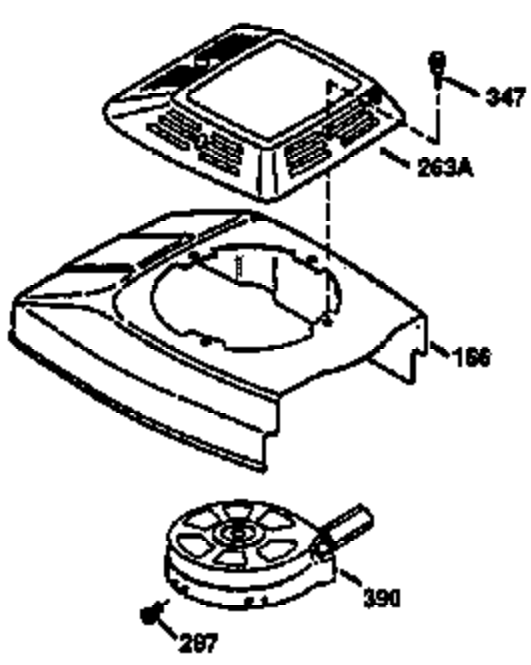

ILLUSTRATION SHOWS TYPICAL PARTS ONLY, ORDER BY PART NUMBER. PARTS NOT LISTED ARE SUPPLIED BY OEM.

Ref #	Part Number	Qty	Description
238	650806	2	Screw, 10-32 x 5/8"
239	34338	1	* Air Cleaner Gasket
245	34340	1	Air Cleaner Filter
250	34341B	1	Air Cleaner Cover
260	35491	1	Blower Housing
287	650926	2	Screw, 8-32 x 21/64"
300	35586	1	Fuel Tank (Incl. 292 & 301)
301	36246	1	Fuel Cap
390	590694	1	Rewind Starter (NOTE: This engine could have been built with 590737 starter).