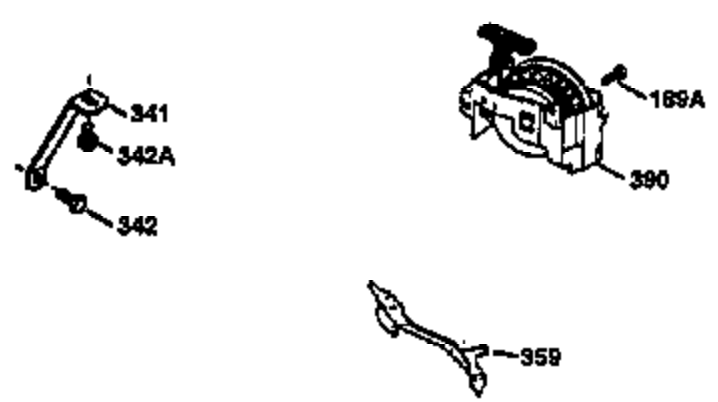

ILLUSTRATION SHOWS TYPICAL PARTS ONLY, ORDER BY PART NUMBER. PARTS NOT LISTED ARE SUPPLIED BY OEM.

Ref #	Part Number	Qty	Description
238	650806	2	Screw, 10-32 x 5/8"
239	34338	1	* Air Cleaner Gasket
245	34340	1	Air Cleaner Filter
250	34341B	1	Air Cleaner Cover
260	35491	1	Blower Housing
287	650926	2	Screw, 8-32 x 21/64"
300	35586	1	Fuel Tank (Incl. 292 & 301)
301	36246	1	Fuel Cap
390	590694	1	Rewind Starter (NOTE: This engine could have been built with 590737 starter).