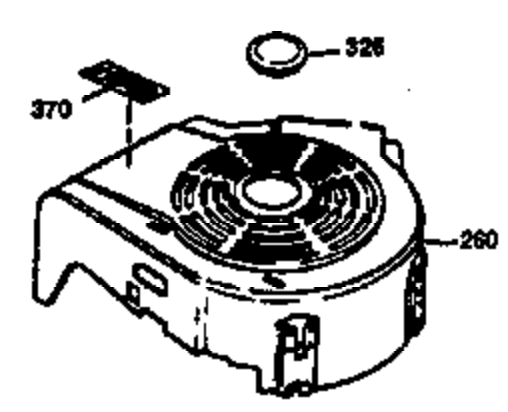

ILLUSTRATION SHOWS TYPICAL PARTS ONLY, ORDER BY PART NUMBER. PARTS NOT LISTED ARE SUPPLIED BY OEM.

Ref #	Part Number	Qty	Description
238	650806	2	Screw, 10-32 x 5/8"
239	34338	1	* Air Cleaner Gasket
245	34340	1	Air Cleaner Filter
250	34341B	1	Air Cleaner Cover
260	35491	1	Blower Housing
287	650926	2	Screw, 8-32 x 21/64"
300	35586	1	Fuel Tank (Incl. 292 & 301)
301	36246	1	Fuel Cap
390	590694	1	Rewind Starter (NOTE: This engine could have been built with 590737 starter).