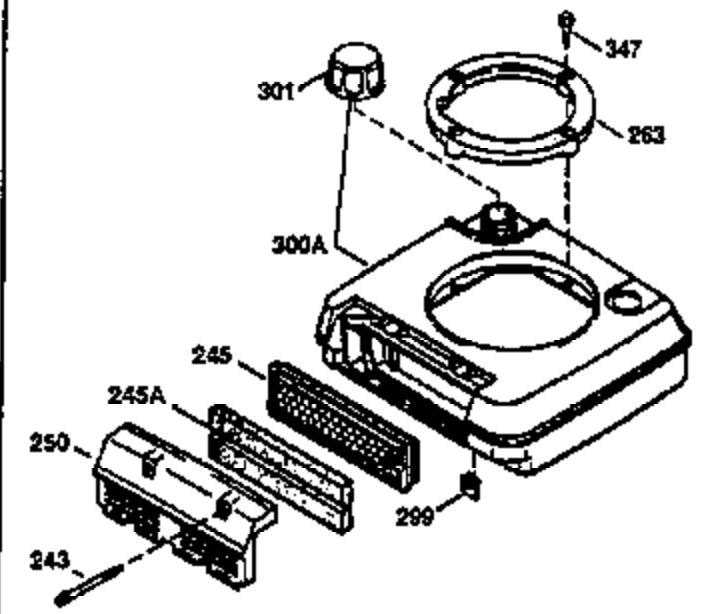

ILLUSTRATION SHOWS TYPICAL PARTS ONLY, ORDER BY PART NUMBER. PARTS NOT LISTED ARE SUPPLIED BY OEM.

Ref #	Part Number	Qty	Description
238	650806	2	Screw, 10-32 x 5/8"
239	34338	1	* Air Cleaner Gasket
245	34340	1	Air Cleaner Filter
250	34341B	1	Air Cleaner Cover
260	35491	1	Blower Housing
287	650926	2	Screw, 8-32 x 21/64"
300	35586	1	Fuel Tank (Incl. 292 & 301)
301	36246	1	Fuel Cap
390	590694	1	Rewind Starter (NOTE: This engine could have been built with 590737 starter).