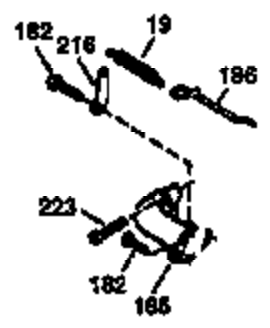

ILLUSTRATION SHOWS TYPICAL PARTS ONLY. ORDER BY PART NUMBER. PARTS NOT LISTED ARE SUPPLIED BY OEM.

Ref #	Part Number	Qty	Description
19	35998	1	Extension Spring
69	35261	1	* Mounting Flange Gasket
70	30571C	1	Mounting Flange (Incl.72 thru 83,311)
90	611112	1	Flywheel
182	6201	2	Screw, 1/4-28 x 7/8"
185	31384A	1	Intake Pipe (Incl. 224)
186	36255	1	Governor Link
200	35999	1	Control Bracket
209	30200	2	Screw, 10-24 x 9/16"
223	650451	2	Screw, 1/4-20 x 1"
238	650806	2	Screw, 10-32 x 5/8"
245	34340	1	Air Cleaner Filter
250	34341B	1	Air Cleaner Cover
275	36473	1	Muffler (Incl. 277)
277	650988	2	Screw, 1/4-20 x 2-5/16"
416	36085	1	Spark Arrestor Kit (Incl. 417)(Optional)
417	650760	1	Screw, 8-32 x 3/8" (Optional)