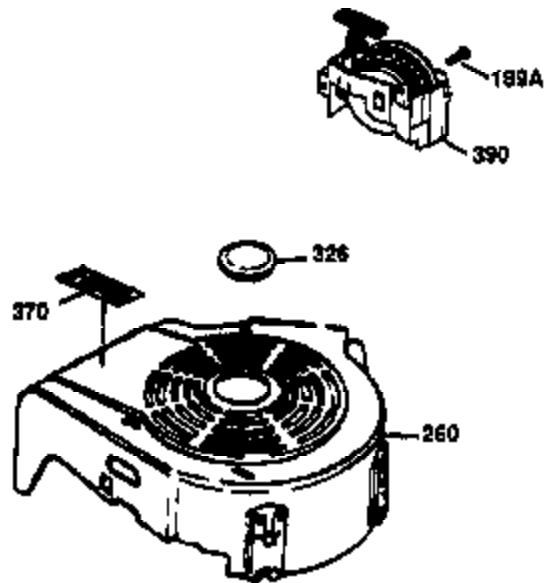

Ref #	Part Number	Qty	Description
172	32755	1	Valve Cover
174	30200	2	Screw, 10-24 x 9/16"
174A	651024	1	Stud 10-24 x 1-5/64"
178	29752	2	Nut & Lock Washer, 1/4-28
182	6201	2	Screw, 1/4-28 x 7/8"
184	26756	1	* Carburetor To Intake Pipe Gasket
185	31384A	1	Intake Pipe (Incl. 224)
186	32653	1	Governor Link
189	650839	2	Screw, 1/4-20 x 3/8"
189A	650844	1	Screw, 1/4-20 x 3/4"
191	36559	1	S.E. Brake Bracket (Incl. 195)
195	610973	1	Terminal
207	34336	1	Throttle Link
223	650451	2	Screw, 1/4-20 x 1"
224	34690A	1	* Intake Pipe Gasket
238	650806	2	Screw, 10-32 x 5/8"
239	34338	1	* Air Cleaner Gasket
240	34858	1	Air Cleaner Body
245	34340	1	Air Cleaner Filter
250	34341B	1	Air Cleaner Cover
260	36612	1	Blower Housing
261	30200	2	Screw, 10-24 x 9/16"
262	650831	2	Screw, 1/4-20 x 1/2"
275	36491	1	Muffler (Incl. 277)
277	650988	2	Screw, 1/4-20 x 2-5/16"
285	35000A	1	Starter Cup
287	650926	2	Screw, 8-32 x 21/64"
290	34357	1	Fuel Line
292	26460	2	Fuel Line Clamp
300	35586	1	Fuel Tank (Incl. 292 & 301)
301	36246	1	Fuel Cap
311	27625	1	Oil Fill Plug
313	34080	1	Spacer
370K	36695	1	Starter Decal
370A	36261	1	Lubrication Decal
370C	37199	1	Primer Decal
380	632670	1	Carburetor (Incl. 184)
390	590694	1	Rewind Starter (NOTE: This engine could have been built with 590737 starter).
400	36475B	1	* Gasket Set (Incl. items marked PK in notes) Incl. part #'s 26756 (1), 27234A (1), 33735 (1), 34338 (1), 34690A (1), 36437 (1), 36832 (1), 36996 (1), 37130 (1)
420	730225	1	SAE 30 4-Cycle Engine Oil (1 Quart)