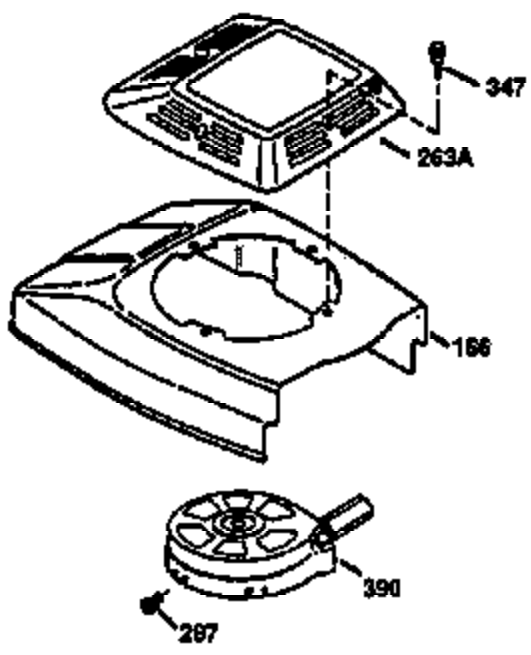

ILLUSTRATION SHOWS TYPICAL PARTS ONLY, ORDER BY PART NUMBER. PARTS NOT LISTED ARE SUPPLIED BY OEM.

Ref #	Part Number	Qty	Description
238	650806	2	Screw, 10-32 x 5/8"
239	34338	1	* Air Cleaner Gasket
245	34340	1	Air Cleaner Filter
250	34341B	1	Air Cleaner Cover
260	35491	1	Blower Housing
287	650926	2	Screw, 8-32 x 21/64"
300	35586	1	Fuel Tank (Incl. 292 & 301)
301	36246	1	Fuel Cap
390	590732	1	Rewind Starter (NOTE: This engine could have been built with 590738 starter. Refer to the design of the rope pulley strength ribs for part identification. Individual starter parts do not interchange. Refer to service bulletin 116.)