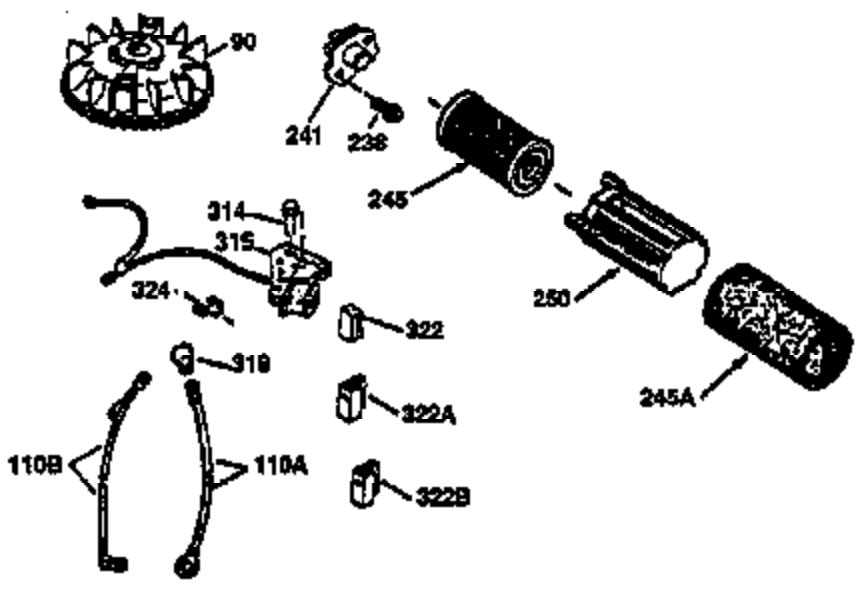

ILLUSTRATION SHOWS TYPICAL PARTS ONLY. ORDER BY PART NUMBER. PARTS NOT LISTED ARE SUPPLIED BY OEM.

Ref #	Part Number	Qty	Description
19	31361	1	Extension Spring
69	35261	1	* Mounting Flange Gasket
70	35651D	1	Mounting Flange (Incl. 72 thru 83)
90	611112	1	Flywheel
182	6201	2	Screw, 1/4-28 x 7/8"
185	31384A	1	Intake Pipe (Incl. 224)
186	34337	1	Governor Link
200	33205A	1	Control Bracket (Incl. 202 thru 206)
209	30200	2	Screw, 10-24 x 9/16"
223	650451	2	Screw, 1/4-20 x 1"
238	650806	2	Screw, 10-32 x 5/8"
245	34340	1	Air Cleaner Filter
250	34341B	1	Air Cleaner Cover
275	36473	1	Muffler (Incl. 277)
277	650988	2	Screw, 1/4-20 x 2-5/16"
416	36085	1	Spark Arrestor Kit (Incl. 417)(Optional)
417	650760	1	Screw, 8-32 x 3/8" (Optional)