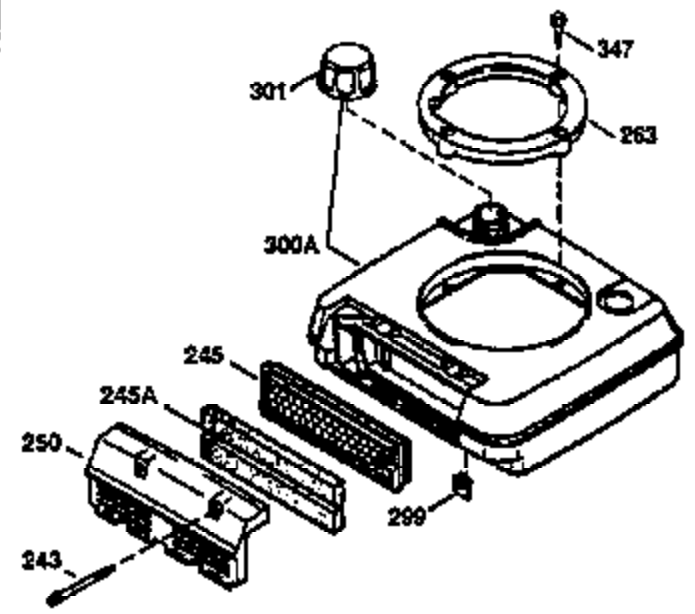

ILLUSTRATION SHOWS TYPICAL PARTS ONLY, ORDER BY PART NUMBER. PARTS NOT LISTED ARE SUPPLIED BY OEM.

Ref #	Part Number	Qty	Description
238	650806	2	Screw, 10-32 x 5/8"
239	34338	1	* Air Cleaner Gasket
245	34340	1	Air Cleaner Filter
250	34341B	1	Air Cleaner Cover
260	35491	1	Blower Housing
287	650926	2	Screw, 8-32 x 21/64"
300	35586	1	Fuel Tank (Incl. 292 & 301)
301	36246	1	Fuel Cap
390	590732	1	Rewind Starter (NOTE: This engine could have been built with 590738 starter. Refer to the design of the rope pulley strength ribs for part identification. Individual starter parts do not interchange. Refer to service bulletin 116.)