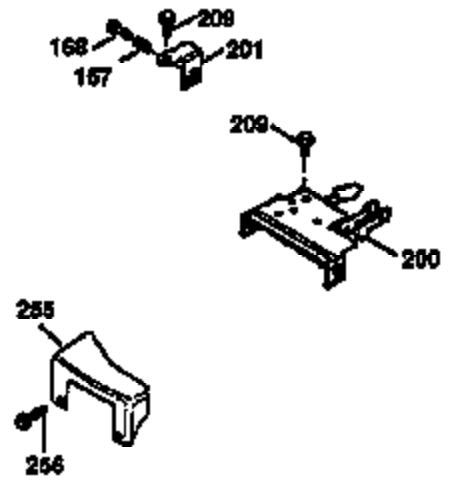

ILLUSTRATION SHOWS TYPICAL PARTS ONLY. ORDER BY PART NUMBER. PARTS NOT LISTED ARE SUPPLIED BY OEM.

Ref #	Part Number	Qty	Description
19	31361	1	Extension Spring
69	35261	1	* Mounting Flange Gasket
70	35651D	1	Mounting Flange (Incl. 72 thru 83)
90	611112	1	Flywheel
182	6201	2	Screw, 1/4-28 x 7/8"
185	31384A	1	Intake Pipe (Incl. 224)
186	34337	1	Governor Link
200	33205A	1	Control Bracket (Incl. 202 thru 206)
209	30200	2	Screw, 10-24 x 9/16"
223	650451	2	Screw, 1/4-20 x 1"
238	650806	2	Screw, 10-32 x 5/8"
245	34340	1	Air Cleaner Filter
250	34341B	1	Air Cleaner Cover
275	36473	1	Muffler (Incl. 277)
277	650988	2	Screw, 1/4-20 x 2-5/16"
416	36085	1	Spark Arrestor Kit (Incl. 417)(Optional)
417	650760	1	Screw, 8-32 x 3/8" (Optional)