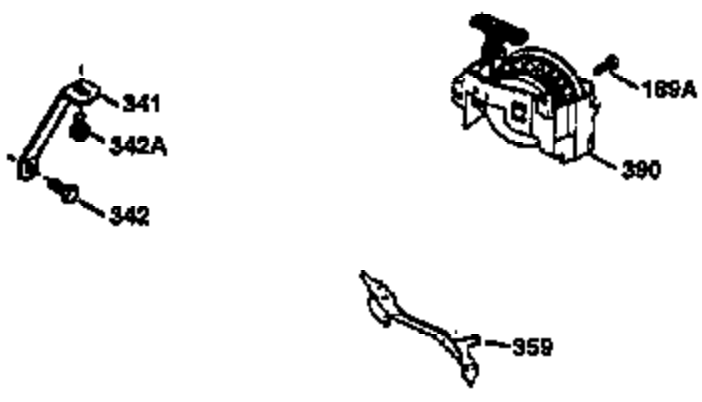

ILLUSTRATION SHOWS TYPICAL PARTS ONLY, ORDER BY PART NUMBER. PARTS NOT LISTED ARE SUPPLIED BY OEM.

Ref #	Part Number	Qty	Description
238	650806	2	Screw, 10-32 x 5/8"
239	34338	1	* Air Cleaner Gasket
245	34340	1	Air Cleaner Filter
250	34341B	1	Air Cleaner Cover
260	35491	1	Blower Housing
287	650926	2	Screw, 8-32 x 21/64"
300	35586	1	Fuel Tank (Incl. 292 & 301)
301	36246	1	Fuel Cap
390	590732	1	Rewind Starter (NOTE: This engine could have been built with 590738 starter. Refer to the design of the rope pulley strength ribs for part identification. Individual starter parts do not interchange. Refer to service bulletin 116.)