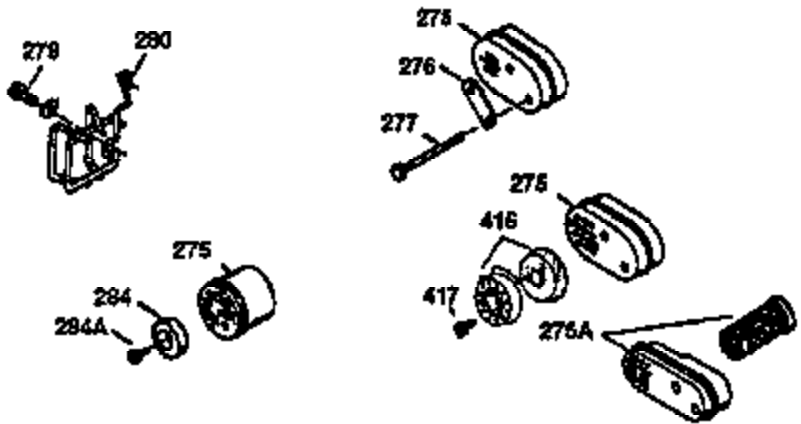

ILLUSTRATION SHOWS TYPICAL PARTS ONLY. ORDER BY PART NUMBER. PARTS NOT LISTED ARE SUPPLIED BY OEM.

Ref #	Part Number	Qty	Description
19	31361	1	Extension Spring
69	35261	1	* Mounting Flange Gasket
70	35651D	1	Mounting Flange (Incl. 72 thru 83)
90	611112	1	Flywheel
182	6201	2	Screw, 1/4-28 x 7/8"
185	31384A	1	Intake Pipe (Incl. 224)
186	34337	1	Governor Link
200	33205A	1	Control Bracket (Incl. 202 thru 206)
209	30200	2	Screw, 10-24 x 9/16"
223	650451	2	Screw, 1/4-20 x 1"
238	650806	2	Screw, 10-32 x 5/8"
245	34340	1	Air Cleaner Filter
250	34341B	1	Air Cleaner Cover
275	36473	1	Muffler (Incl. 277)
277	650988	2	Screw, 1/4-20 x 2-5/16"
416	36085	1	Spark Arrestor Kit (Incl. 417)(Optional)
417	650760	1	Screw, 8-32 x 3/8" (Optional)