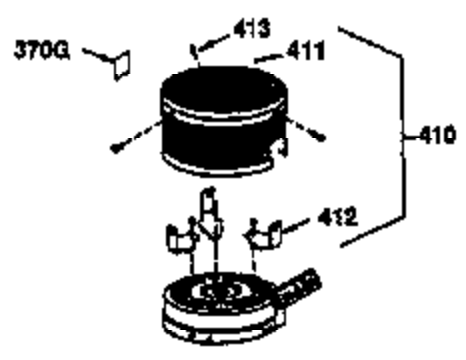

ILLUSTRATION SHOWS TYPICAL PARTS ONLY. ORDER BY PART NUMBER. PARTS NOT LISTED ARE SUPPLIED BY OEM.

Ref #	Part Number	Qty	Description
19	31361	1	Extension Spring
69	35261	1	* Mounting Flange Gasket
70	35651D	1	Mounting Flange (Incl. 72 thru 83)
90	611112	1	Flywheel
182	6201	2	Screw, 1/4-28 x 7/8"
185	31384A	1	Intake Pipe (Incl. 224)
186	34337	1	Governor Link
200	33205A	1	Control Bracket (Incl. 202 thru 206)
209	30200	2	Screw, 10-24 x 9/16"
223	650451	2	Screw, 1/4-20 x 1"
238	650806	2	Screw, 10-32 x 5/8"
245	34340	1	Air Cleaner Filter
250	34341B	1	Air Cleaner Cover
275	36473	1	Muffler (Incl. 277)
277	650988	2	Screw, 1/4-20 x 2-5/16"
416	36085	1	Spark Arrestor Kit (Incl. 417)(Optional)
417	650760	1	Screw, 8-32 x 3/8" (Optional)