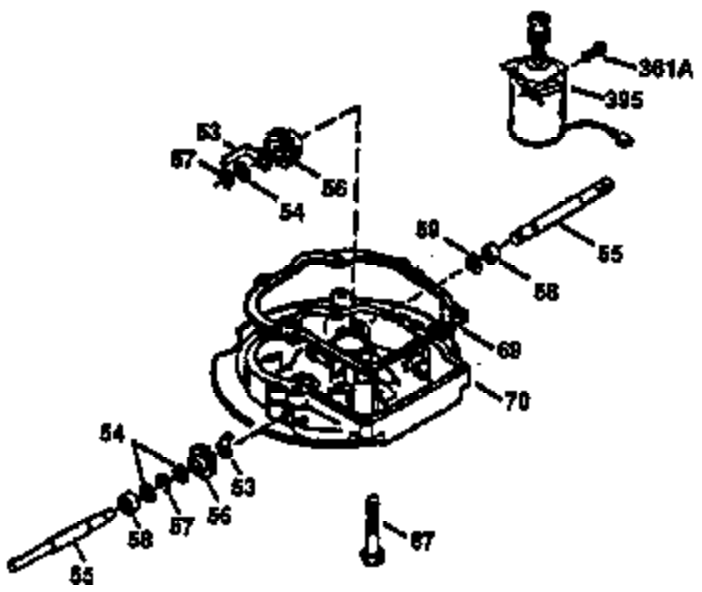

ILLUSTRATION SHOWS TYPICAL PARTS ONLY. ORDER BY PART NUMBER. PARTS NOT LISTED ARE SUPPLIED BY OEM.

Ref #	Part Number	Qty	Description
19	31361	1	Extension Spring
69	35261	1	* Mounting Flange Gasket
70	35651D	1	Mounting Flange (Incl. 72 thru 83)
90	611112	1	Flywheel
182	6201	2	Screw, 1/4-28 x 7/8"
185	31384A	1	Intake Pipe (Incl. 224)
186	34337	1	Governor Link
200	33205A	1	Control Bracket (Incl. 202 thru 206)
209	30200	2	Screw, 10-24 x 9/16"
223	650451	2	Screw, 1/4-20 x 1"
238	650806	2	Screw, 10-32 x 5/8"
245	34340	1	Air Cleaner Filter
250	34341B	1	Air Cleaner Cover
275	36473	1	Muffler (Incl. 277)
277	650988	2	Screw, 1/4-20 x 2-5/16"
416	36085	1	Spark Arrestor Kit (Incl. 417)(Optional)
417	650760	1	Screw, 8-32 x 3/8" (Optional)