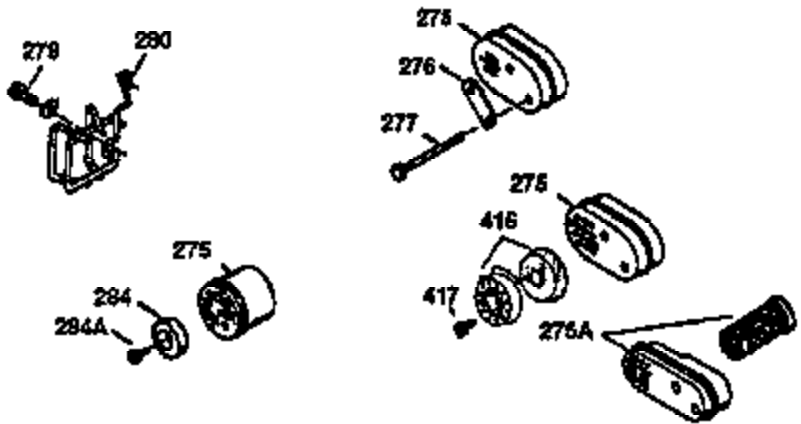

ILLUSTRATION SHOWS TYPICAL PARTS ONLY. ORDER BY PART NUMBER. PARTS NOT LISTED ARE SUPPLIED BY OEM.

Ref #	Part Number	Qty	Description
19	31361	1	Extension Spring
69	35261	1	* Mounting Flange Gasket
70	35651D	1	Mounting Flange (Incl. 72 thru 83)
90	611112	1	Flywheel
182	6201	2	Screw, 1/4-28 x 7/8"
185	31384A	1	Intake Pipe (Incl. 224)
186	34337	1	Governor Link
200	33131A	1	Control Bracket (Incl. 202 thru 206)
209	30200	2	Screw, 10-24 x 9/16"
223	650451	2	Screw, 1/4-20 x 1"
238	650806	2	Screw, 10-32 x 5/8"
245	34340	1	Air Cleaner Filter
250	34341B	1	Air Cleaner Cover
275	35708	1	Muffler (Incl. 277)
277	650795	2	Screw, 1/4-20 x 2-1/4"