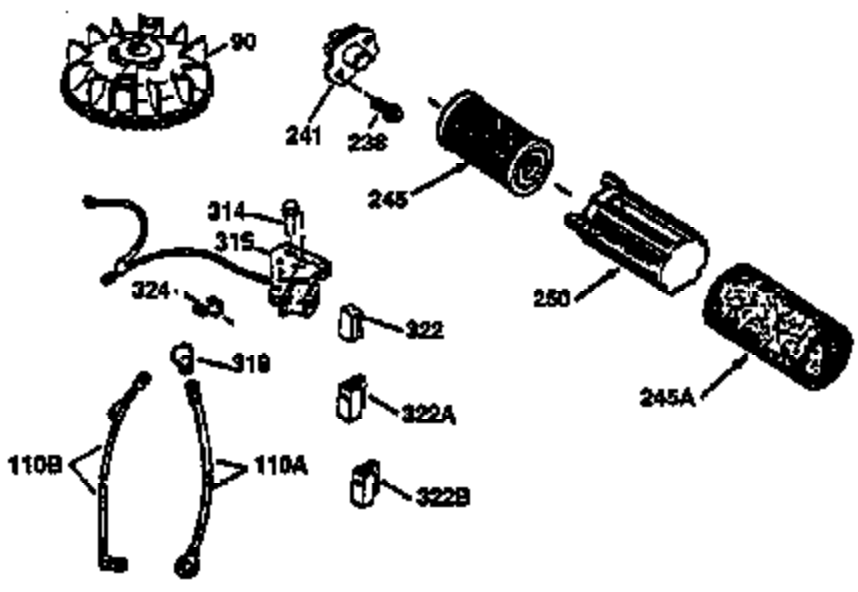

ILLUSTRATION SHOWS TYPICAL PARTS ONLY. ORDER BY PART NUMBER. PARTS NOT LISTED ARE SUPPLIED BY OEM.

Ref #	Part Number	Qty	Description
19	31361	1	Extension Spring
69	35261	1	* Mounting Flange Gasket
70	35651D	1	Mounting Flange (Incl. 72 thru 83)
90	611112	1	Flywheel
182	6201	2	Screw, 1/4-28 x 7/8"
185	31384A	1	Intake Pipe (Incl. 224)
186	34337	1	Governor Link
200	33131A	1	Control Bracket (Incl. 202 thru 206)
209	30200	2	Screw, 10-24 x 9/16"
223	650451	2	Screw, 1/4-20 x 1"
238	650806	2	Screw, 10-32 x 5/8"
245	34340	1	Air Cleaner Filter
250	34341B	1	Air Cleaner Cover
275	35708	1	Muffler (Incl. 277)
277	650795	2	Screw, 1/4-20 x 2-1/4"