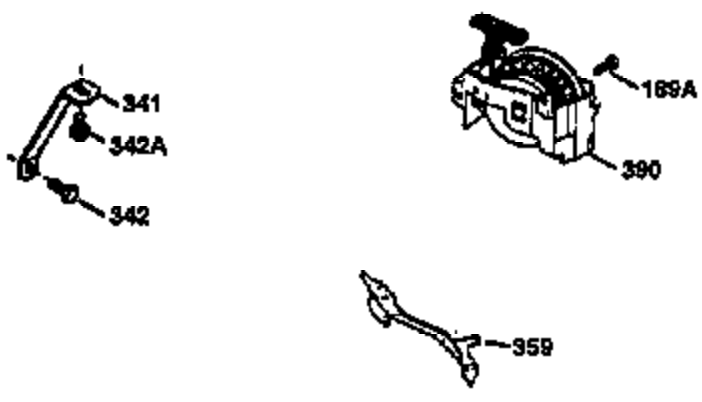

ILLUSTRATION SHOWS TYPICAL PARTS ONLY, ORDER BY PART NUMBER. PARTS NOT LISTED ARE SUPPLIED BY OEM.

Ref #	Part Number	Qty	Description
238	650806	2	Screw, 10-32 x 5/8"
239	34338	1	* Air Cleaner Gasket
245	34340	1	Air Cleaner Filter
250	34341B	1	Air Cleaner Cover
260	35491	1	Blower Housing
287	650926	2	Screw, 8-32 x 21/64"
300	35586	1	Fuel Tank (Incl. 292 & 301)
301	36246	1	Fuel Cap
390	590732	1	Rewind Starter (NOTE: This engine could have been built with 590688 starter. Refer to the design of the air intake louvers for part identification. Individual starter parts do not interchange.)