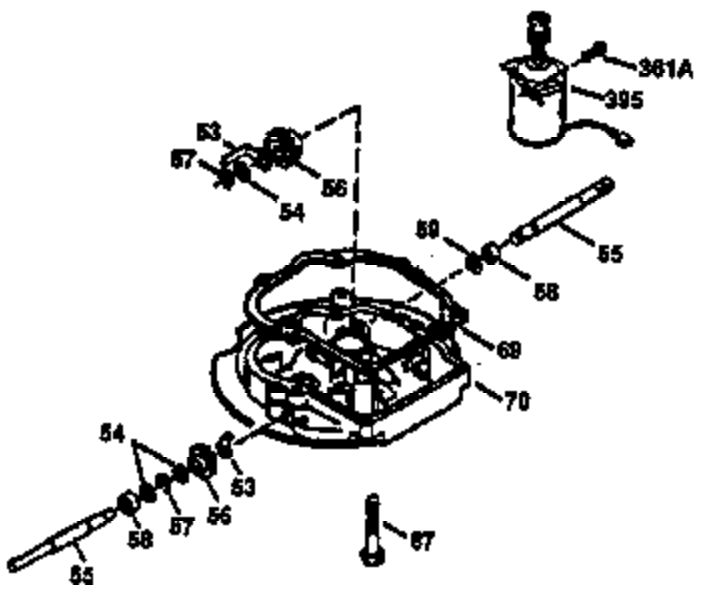

ILLUSTRATION SHOWS TYPICAL PARTS ONLY. ORDER BY PART NUMBER. PARTS NOT LISTED ARE SUPPLIED BY OEM.

Ref #	Part Number	Qty	Description
19	31361	1	Extension Spring
69	35261	1	* Mounting Flange Gasket
70	35651D	1	Mounting Flange (Incl. 72 thru 83)
90	611112	1	Flywheel
182	6201	2	Screw, 1/4-28 x 7/8"
185	31384A	1	Intake Pipe (Incl. 224)
186	34337	1	Governor Link
200	33131A	1	Control Bracket (Incl. 202 thru 206)
209	30200	2	Screw, 10-24 x 9/16"
223	650451	2	Screw, 1/4-20 x 1"
238	650806	2	Screw, 10-32 x 5/8"
245	34340	1	Air Cleaner Filter
250	34341B	1	Air Cleaner Cover
275	35708	1	Muffler (Incl. 277)
277	650795	2	Screw, 1/4-20 x 2-1/4"