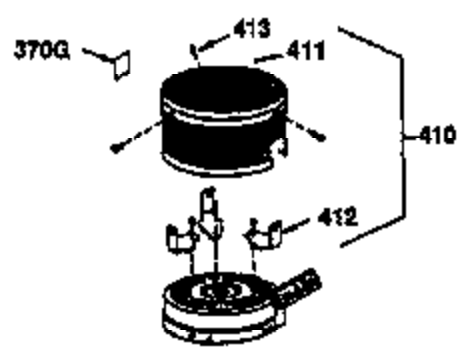

ILLUSTRATION SHOWS TYPICAL PARTS ONLY. ORDER BY PART NUMBER. PARTS NOT LISTED ARE SUPPLIED BY OEM.

Ref #	Part Number	Qty	Description
19	31361	1	Extension Spring
69	35261	1	* Mounting Flange Gasket
70	35651D	1	Mounting Flange (Incl. 72 thru 83)
90	611112	1	Flywheel
182	6201	2	Screw, 1/4-28 x 7/8"
185	31384A	1	Intake Pipe (Incl. 224)
186	34337	1	Governor Link
200	33131A	1	Control Bracket (Incl. 202 thru 206)
209	30200	2	Screw, 10-24 x 9/16"
223	650451	2	Screw, 1/4-20 x 1"
238	650806	2	Screw, 10-32 x 5/8"
245	34340	1	Air Cleaner Filter
250	34341B	1	Air Cleaner Cover
275	35708	1	Muffler (Incl. 277)
277	650795	2	Screw, 1/4-20 x 2-1/4"