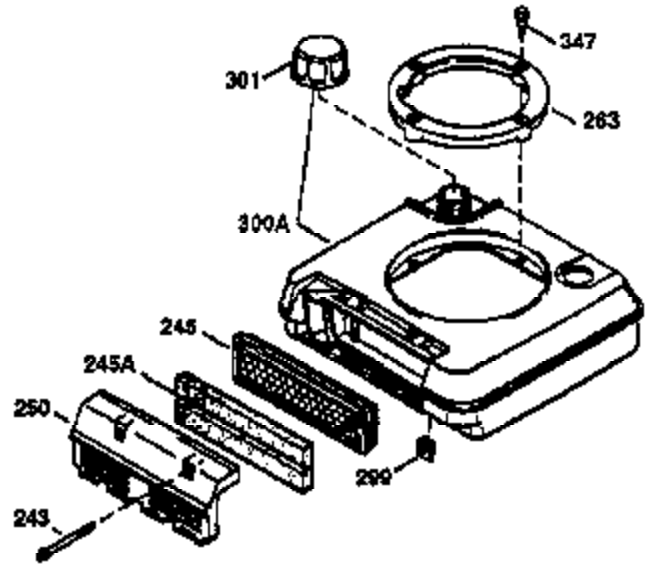

Ref #	Part Number	Qty	Description
238	650806	2	Screw, 10-32 x 5/8"
239	34338	1	* Air Cleaner Gasket
245	34340	1	Air Cleaner Filter
250	34341B	1	Air Cleaner Cover
260	35491	1	Blower Housing
287	650926	2	Screw, 8-32 x 21/64"
300	35586	1	Fuel Tank (Incl. 292 & 301)
301	36246	1	Fuel Cap
390	590694	1	Rewind Starter (NOTE: This engine could have been built with 590686 starter. Refer to the design of the air intake louvers for part identification. Individual starter parts do not interchange.)