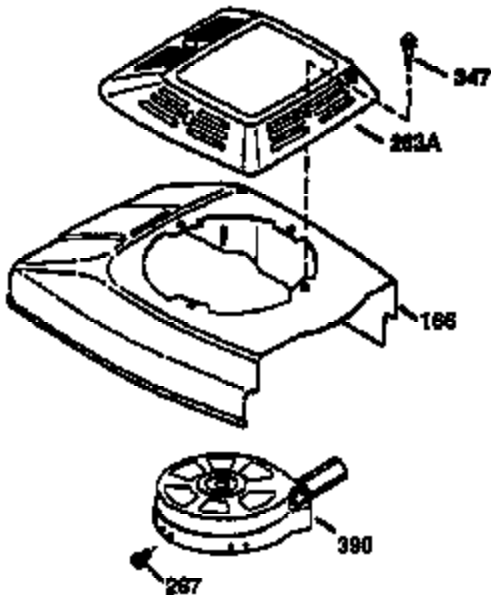

Ref #	Part Number	Qty	Description
238	650806	2	Screw, 10-32 x 5/8"
239	34338	1	* Air Cleaner Gasket
245	34340	1	Air Cleaner Filter
250	34341B	1	Air Cleaner Cover
260	35491	1	Blower Housing
287	650926	2	Screw, 8-32 x 21/64"
300	35586	1	Fuel Tank (Incl. 292 & 301)
301	36246	1	Fuel Cap
390	590694	1	Rewind Starter (NOTE: This engine could have been built with 590686 starter. Refer to the design of the air intake louvers for part identification. Individual starter parts do not interchange.)