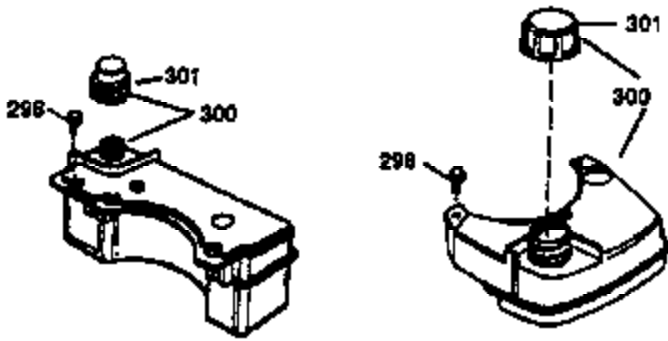

Ref #	Part Number	Qty	Description
238	650806	2	Screw, 10-32 x 5/8"
239	34338	1	* Air Cleaner Gasket
245	34340	1	Air Cleaner Filter
250	34341B	1	Air Cleaner Cover
260	35491	1	Blower Housing
287	650926	2	Screw, 8-32 x 21/64"
300	35586	1	Fuel Tank (Incl. 292 & 301)
301	36246	1	Fuel Cap
390	590694	1	Rewind Starter (NOTE: This engine could have been built with 590686 starter. Refer to the design of the air intake louvers for part identification. Individual starter parts do not interchange.)