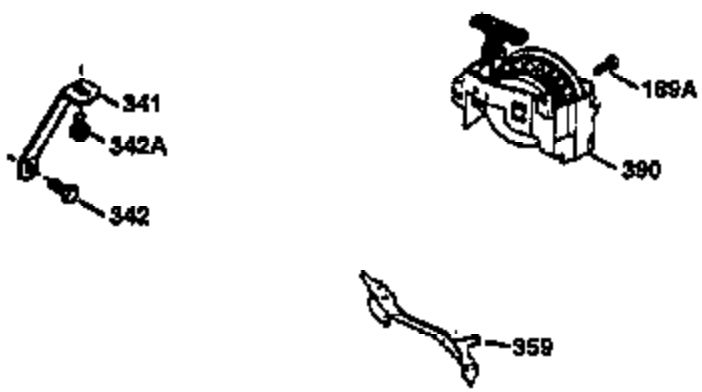

ILLUSTRATION SHOWS TYPICAL PARTS ONLY, ORDER BY PART NUMBER. PARTS NOT LISTED ARE SUPPLIED BY OEM.

Ref #	Part Number	Qty	Description
189A	650844	1	Screw, 1/4-20 x 3/4"
238	650806	2	Screw, 10-32 x 5/8"
239	34338	1	* Air Cleaner Gasket
245	34340	1	Air Cleaner Filter
250	34341B	1	Air Cleaner Cover
260	36612	1	Blower Housing
287	650926	2	Screw, 8-32 x 21/64"
300	35586	1	Fuel Tank (Incl. 292 & 301)
301	36246	1	Fuel Cap
359	36609	1	Starter Guard
390	590694	1	Rewind Starter (NOTE: This engine could have been built with 590686 starter. Refer to the design of the air intake louvers for part identification. Individual starter parts do not interchange.)