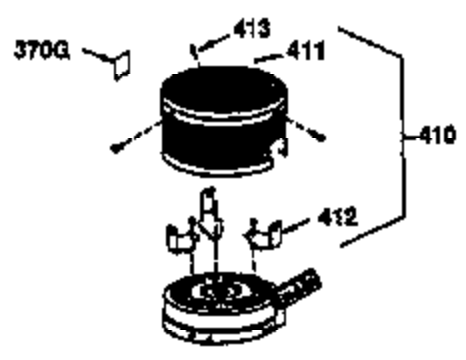

ILLUSTRATION SHOWS TYPICAL PARTS ONLY. ORDER BY PART NUMBER. PARTS NOT LISTED ARE SUPPLIED BY OEM.

Ref #	Part Number	Qty	Description
19	31361	1	Extension Spring
69	35261	1	* Mounting Flange Gasket
70	30571C	1	Mounting Flange (Incl.72 thru 83,311 & 312)
90	611112	1	Flywheel
182	6201	2	Screw, 1/4-28 x 7/8"
185	31384A	1	Intake Pipe (Incl. 224)
186	34337	1	Governor Link
200	33131A	1	Control Bracket (Incl. 202 thru 205)
209	30200	2	Screw, 10-24 x 9/16"
223	650451	2	Screw, 1/4-20 x 1"
238	650806	2	Screw, 10-32 x 5/8"
245	34340	1	Air Cleaner Filter
250	34341B	1	Air Cleaner Cover
275	35993	1	Muffler
276	35994	1	Locking Plate
277	650957	2	Screw, 1/4-20 x 2-31/32"
279	650956	3	Screw, Torx T-25, 12-24 x 49/64"
280	36510	1	Heat Shield