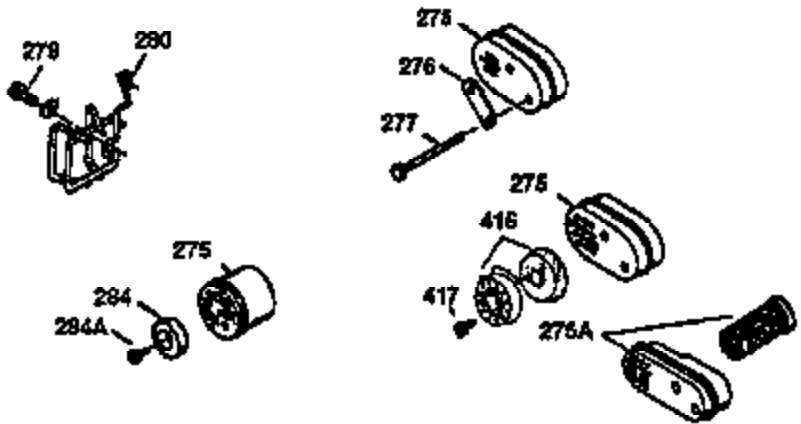

ILLUSTRATION SHOWS TYPICAL PARTS ONLY. ORDER BY PART NUMBER. PARTS NOT LISTED ARE SUPPLIED BY OEM.

Ref #	Part Number	Qty	Description
19	31361	1	Extension Spring
69	35261	1	* Mounting Flange Gasket
70	30571C	1	Mounting Flange (Incl.72 thru 83,311 & 312)
90	611112	1	Flywheel
182	6201	2	Screw, 1/4-28 x 7/8"
185	31384A	1	Intake Pipe (Incl. 224)
186	34337	1	Governor Link
200	33131A	1	Control Bracket (Incl. 202 thru 205)
209	30200	2	Screw, 10-24 x 9/16"
223	650451	2	Screw, 1/4-20 x 1"
238	650806	2	Screw, 10-32 x 5/8"
245	34340	1	Air Cleaner Filter
250	34341B	1	Air Cleaner Cover
275	35993	1	Muffler
276	35994	1	Locking Plate
277	650957	2	Screw, 1/4-20 x 2-31/32"
279	650956	3	Screw, Torx T-25, 12-24 x 49/64"
280	36510	1	Heat Shield