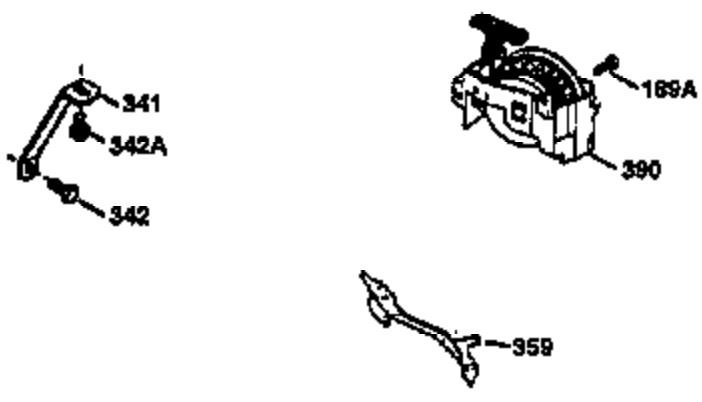

ILLUSTRATION SHOWS TYPICAL PARTS ONLY, ORDER BY PART NUMBER. PARTS NOT LISTED ARE SUPPLIED BY OEM.

Ref #	Part Number	Qty	Description
238	650806	2	Screw, 10-32 x 5/8"
239	34338	1	* Air Cleaner Gasket
245	34340	1	Air Cleaner Filter
250	34341B	1	Air Cleaner Cover
260	35491	1	Blower Housing
287	650926	2	Screw, 8-32 x 21/64"
300	35586	1	Fuel Tank (Incl. 292 & 301)
301	36246	1	Fuel Cap
390	590694	1	Rewind Starter (NOTE: This engine could have been built with 590686 starter. Refer to the design of the air intake louvers for part identification. Individual starter parts do not interchange.)