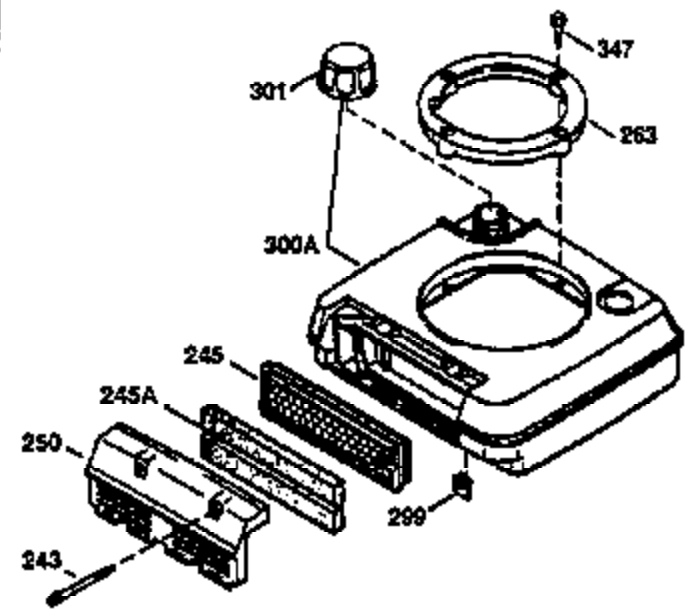

ILLUSTRATION SHOWS TYPICAL PARTS ONLY, ORDER BY PART NUMBER. PARTS NOT LISTED ARE SUPPLIED BY OEM.

Ref #	Part Number	Qty	Description
238	650806	2	Screw, 10-32 x 5/8"
239	34338	1	* Air Cleaner Gasket
245	34340	1	Air Cleaner Filter
250	34341B	1	Air Cleaner Cover
260	35491	1	Blower Housing
287	650926	2	Screw, 8-32 x 21/64"
300	35586	1	Fuel Tank (Incl. 292 & 301)
301	36246	1	Fuel Cap
390	590694	1	Rewind Starter (NOTE: This engine could have been built with 590686 starter. Refer to the design of the air intake louvers for part identification. Individual starter parts do not interchange.)