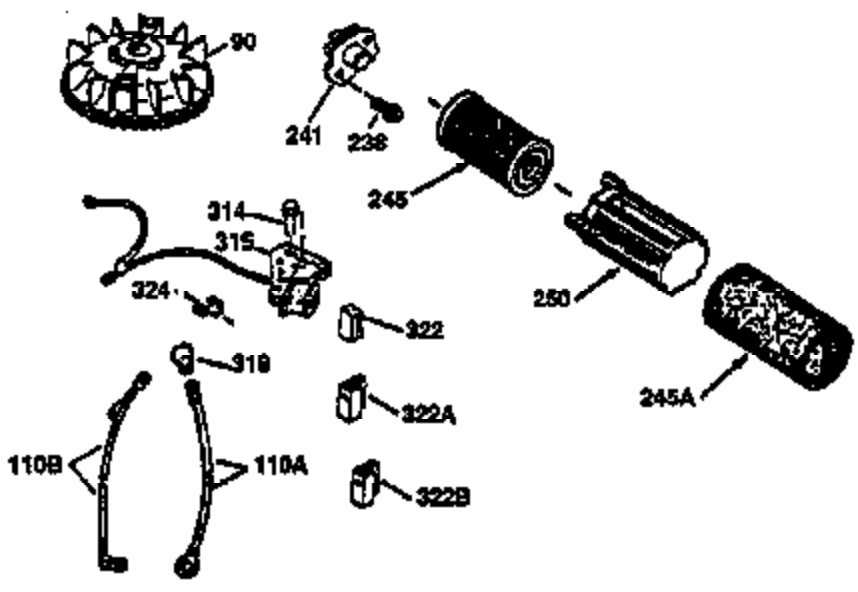

ILLUSTRATION SHOWS TYPICAL PARTS ONLY. ORDER BY PART NUMBER. PARTS NOT LISTED ARE SUPPLIED BY OEM.

Ref #	Part Number	Qty	Description
19	31361	1	Extension Spring
69	35261	1	* Mounting Flange Gasket
70	30571C	1	Mounting Flange (Incl.72 thru 83,311 & 312)
90	611112	1	Flywheel
182	6201	2	Screw, 1/4-28 x 7/8"
185	31384A	1	Intake Pipe (Incl. 224)
186	34337	1	Governor Link
200	33131A	1	Control Bracket (Incl. 202 thru 205)
209	30200	2	Screw, 10-24 x 9/16"
223	650451	2	Screw, 1/4-20 x 1"
238	650806	2	Screw, 10-32 x 5/8"
245	34340	1	Air Cleaner Filter
250	34341B	1	Air Cleaner Cover
275	35993	1	Muffler
276	35994	1	Locking Plate
277	650957	2	Screw, 1/4-20 x 2-31/32"
279	650956	3	Screw, Torx T-25, 12-24 x 49/64"
280	36510	1	Heat Shield