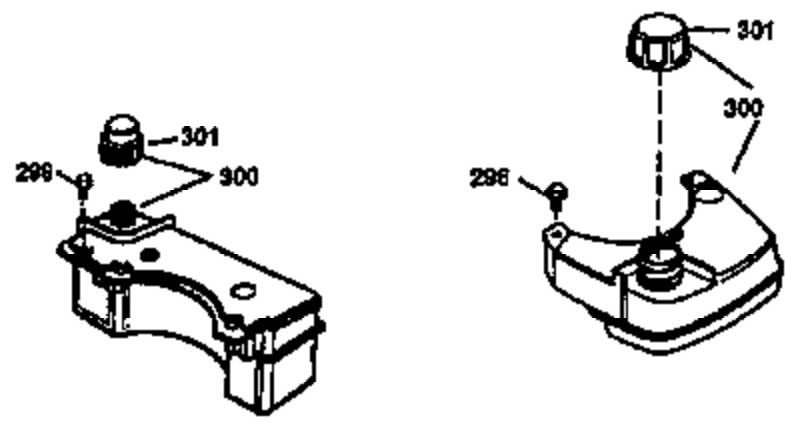

ILLUSTRATION SHOWS TYPICAL PARTS ONLY, ORDER BY PART NUMBER. PARTS NOT LISTED ARE SUPPLIED BY OEM.

Ref #	Part Number	Qty	Description
238	650806	2	Screw, 10-32 x 5/8"
239	34338	1	* Air Cleaner Gasket
245	34340	1	Air Cleaner Filter
250	34341B	1	Air Cleaner Cover
260	35491	1	Blower Housing
287	650926	2	Screw, 8-32 x 21/64"
300	35586	1	Fuel Tank (Incl. 292 & 301)
301	36246	1	Fuel Cap
390	590694	1	Rewind Starter (NOTE: This engine could have been built with 590686 starter. Refer to the design of the air intake louvers for part identification. Individual starter parts do not interchange.)