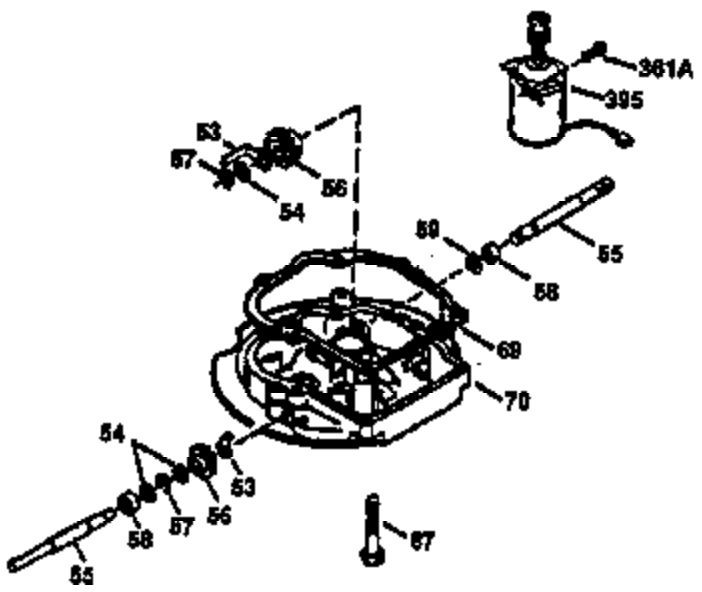

ILLUSTRATION SHOWS TYPICAL PARTS ONLY. ORDER BY PART NUMBER. PARTS NOT LISTED ARE SUPPLIED BY OEM.

Ref #	Part Number	Qty	Description
19	31361	1	Extension Spring
69	35261	1	* Mounting Flange Gasket
70	30571C	1	Mounting Flange (Incl.72 thru 83,311 & 312)
90	611112	1	Flywheel
182	6201	2	Screw, 1/4-28 x 7/8"
185	31384A	1	Intake Pipe (Incl. 224)
186	34337	1	Governor Link
200	33131A	1	Control Bracket (Incl. 202 thru 205)
209	30200	2	Screw, 10-24 x 9/16"
223	650451	2	Screw, 1/4-20 x 1"
238	650806	2	Screw, 10-32 x 5/8"
245	34340	1	Air Cleaner Filter
250	34341B	1	Air Cleaner Cover
275	35993	1	Muffler
276	35994	1	Locking Plate
277	650957	2	Screw, 1/4-20 x 2-31/32"
279	650956	3	Screw, Torx T-25, 12-24 x 49/64"
280	36510	1	Heat Shield