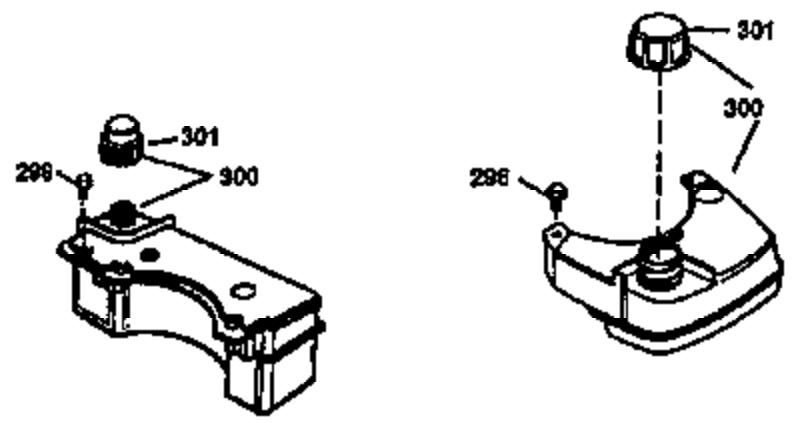

ILLUSTRATION SHOWS TYPICAL PARTS ONLY, ORDER BY PART NUMBER. PARTS NOT LISTED ARE SUPPLIED BY OEM.

Ref #	Part Number	Qty	Description
238	650806	2	Screw, 10-32 x 5/8"
239	34338	1	* Air Cleaner Gasket
245	34340	1	Air Cleaner Filter
250	34341B	1	Air Cleaner Cover
260	35491	1	Blower Housing
287	650926	2	Screw, 8-32 x 21/64"
300	35586	1	Fuel Tank (Incl. 292 & 301)
301	36246	1	Fuel Cap
390	590694	1	Rewind Starter (NOTE: This engine could have been built with 590737 starter. Refer to the design of the rope pulley strength ribs for part identification. Individual starter parts do not interchange. Refer to service bulletin 116).