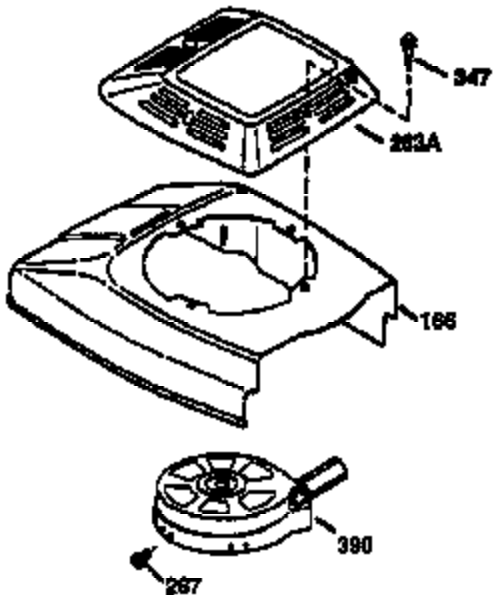

Ref #	Part Number	Qty	Description
182	6201	2	Screw, 1/4-28 x 7/8"
184	26756	1	* Carburetor To Intake Pipe Gasket
185	31384A	1	Intake Pipe (Incl. 224)
186	32653	1	Governor Link
189	650839	2	Screw, 1/4-20 x 3/8"
191	36559	1	S.E. Brake Bracket (Incl. 195)
195	610973	1	Terminal
207	34336	1	Throttle Link
223	650451	2	Screw, 1/4-20 x 1"
224	34690A	1	* Intake Pipe Gasket
238	650806	2	Screw, 10-32 x 5/8"
239	34338	1	* Air Cleaner Gasket
240	34858	1	Air Cleaner Body
245	34340	1	Air Cleaner Filter
250	34341B	1	Air Cleaner Cover
260	35491	1	Blower Housing
261	30200	2	Screw, 10-24 x 9/16"
262	650831	2	Screw, 1/4-20 x 1/2"
275	35708	1	Muffler (Incl. 277)
277	650795	2	Screw, 1/4-20 x 2-1/4"
285	35000A	1	Starter Cup
287	650926	2	Screw, 8-32 x 21/64"
290	34357	1	Fuel Line
292	26460	2	Fuel Line Clamp
300	35586	1	Fuel Tank (Incl. 292 & 301)
301	36246	1	Fuel Cap
311	27625	1	Oil Fill Plug
313	34080	1	Spacer
370K	36695	1	Starter Decal
370C	37199	1	Primer Decal
370A	36261	1	Lubrication Decal
380	632046A	1	Carburetor (Incl. 184)
390	590694	1	Rewind Starter (NOTE: This engine could have been built with 590737 starter.)
400	36475A	1	* Gasket Set (Incl. items marked PK in notes) Incl. part #'s 26756 (1), 27234A (1), 33735 (1), 34338 (1), 34690A (1), 35261 (1), 36437 (1), 36832 (1), 36996 (1)
420	730225	1	SAE 30 4-Cycle Engine Oil (1 Quart)