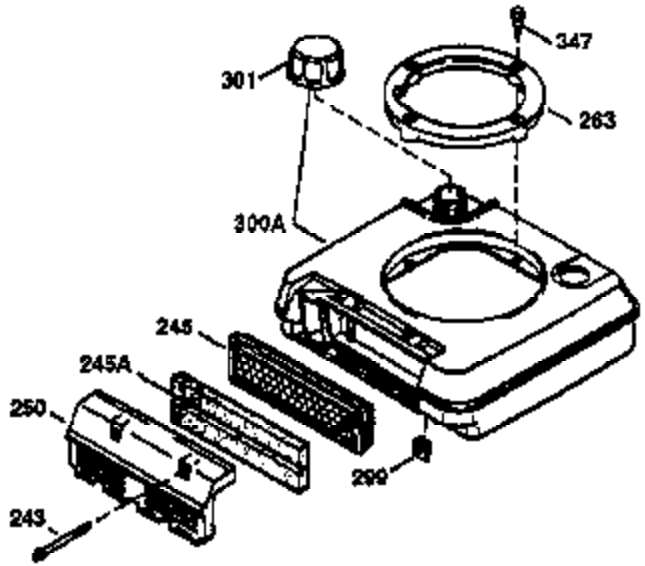

Ref #	Part Number	Qty	Description
182	6201	2	Screw, 1/4-28 x 7/8"
184	26756	1	* Carburetor To Intake Pipe Gasket
185	31384A	1	Intake Pipe (Incl. 224)
186	32653	1	Governor Link
189	650839	2	Screw, 1/4-20 x 3/8"
191	36559	1	S.E. Brake Bracket (Incl. 195)
195	610973	1	Terminal
207	34336	1	Throttle Link
223	650451	2	Screw, 1/4-20 x 1"
224	34690A	1	* Intake Pipe Gasket
238	650806	2	Screw, 10-32 x 5/8"
239	34338	1	* Air Cleaner Gasket
240	34858	1	Air Cleaner Body
245	34340	1	Air Cleaner Filter
250	34341B	1	Air Cleaner Cover
260	35491	1	Blower Housing
261	30200	2	Screw, 10-24 x 9/16"
262	650831	2	Screw, 1/4-20 x 1/2"
275	35708	1	Muffler (Incl. 277)
277	650795	2	Screw, 1/4-20 x 2-1/4"
285	35000A	1	Starter Cup
287	650926	2	Screw, 8-32 x 21/64"
290	34357	1	Fuel Line
292	26460	2	Fuel Line Clamp
300	35586	1	Fuel Tank (Incl. 292 & 301)
301	36246	1	Fuel Cap
311	27625	1	Oil Fill Plug
313	34080	1	Spacer
370K	36695	1	Starter Decal
370C	37199	1	Primer Decal
370A	36261	1	Lubrication Decal
380	632046A	1	Carburetor (Incl. 184)
390	590694	1	Rewind Starter (NOTE: This engine could have been built with 590737 starter.)
400	36475A	1	* Gasket Set (Incl. items marked PK in notes) Incl. part #'s 26756 (1), 27234A (1), 33735 (1), 34338 (1), 34690A (1), 35261 (1), 36437 (1), 36832 (1), 36996 (1)
420	730225	1	SAE 30 4-Cycle Engine Oil (1 Quart)