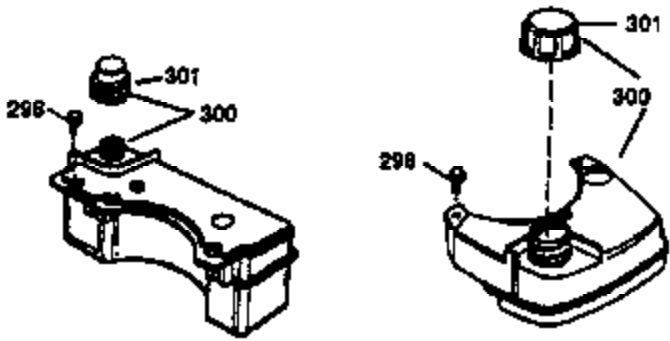

Ref #	Part Number	Qty	Description
238	650806	2	Screw, 10-32 x 5/8"
239	34338	1	* Air Cleaner Gasket
245	34340	1	Air Cleaner Filter
250	34341B	1	Air Cleaner Cover
260	35491	1	Blower Housing
287	650926	2	Screw, 8-32 x 21/64"
300	35586	1	Fuel Tank (Incl. 292 & 301)
301	36246	1	Fuel Cap
390	590694	1	Rewind Starter (NOTE: This engine could have been built with 590737 starter.)