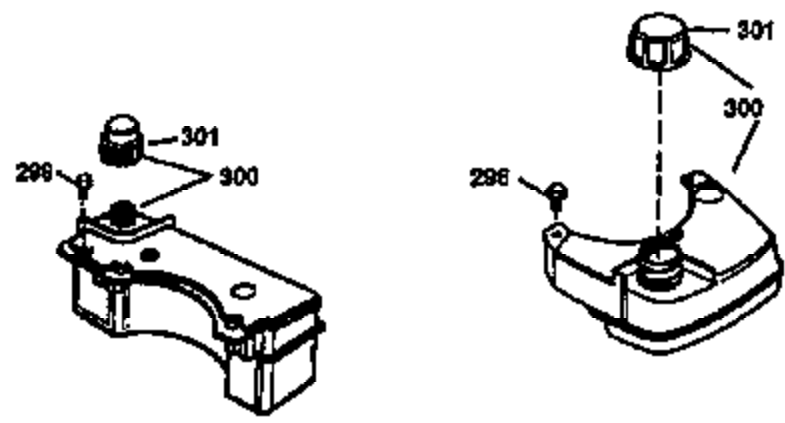

ILLUSTRATION SHOWS TYPICAL PARTS ONLY, ORDER BY PART NUMBER. PARTS NOT LISTED ARE SUPPLIED BY OEM.

Ref #	Part Number	Qty	Description
238	650806	2	Screw, 10-32 x 5/8"
239	34338	1	* Air Cleaner Gasket
245	34340	1	Air Cleaner Filter
250	34341B	1	Air Cleaner Cover
260	35491	1	Blower Housing
287	650926	2	Screw, 8-32 x 21/64"
300	35586	1	Fuel Tank (Incl. 292 & 301)
301	36246	1	Fuel Cap
390	590694	1	Rewind Starter (NOTE: This engine could have been built with 590737 starter. Refer to the design of the rope pulley strength ribs for part identification. Individual starter parts do not interchange. Refer to service bulletin 116).