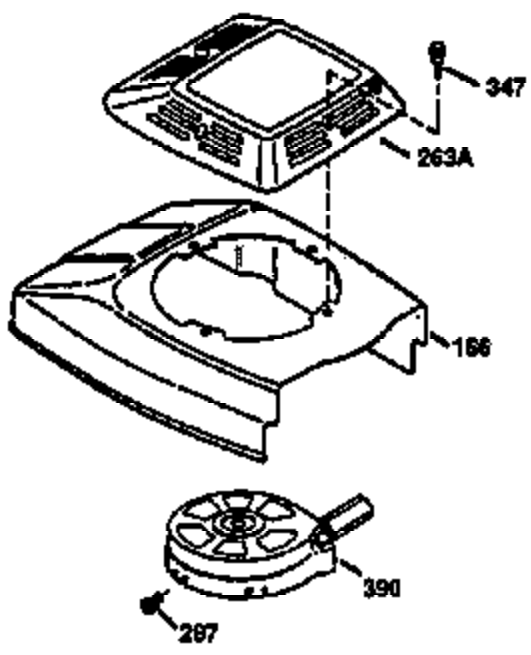

ILLUSTRATION SHOWS TYPICAL PARTS ONLY, ORDER BY PART NUMBER. PARTS NOT LISTED ARE SUPPLIED BY OEM.

Ref #	Part Number	Qty	Description
238	650806	2	Screw, 10-32 x 5/8"
239	34338	1	* Air Cleaner Gasket
245	34340	1	Air Cleaner Filter
250	34341B	1	Air Cleaner Cover
260	35491	1	Blower Housing
287	650926	2	Screw, 8-32 x 21/64"
300	35586	1	Fuel Tank (Incl. 292 & 301)
301	36246	1	Fuel Cap
390	590694	1	Rewind Starter (NOTE: This engine could have been built with 590737 starter. Refer to the design of the rope pulley strength ribs for part identification. Individual starter parts do not interchange. Refer to service bulletin 116).