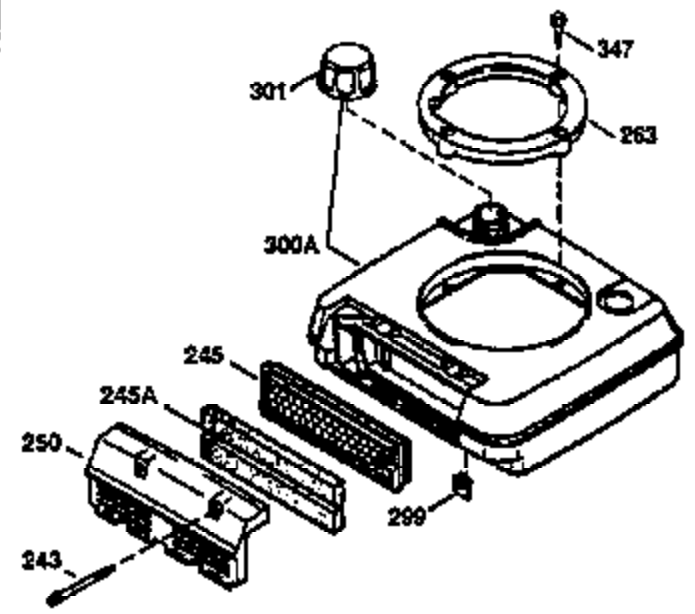

ILLUSTRATION SHOWS TYPICAL PARTS ONLY, ORDER BY PART NUMBER. PARTS NOT LISTED ARE SUPPLIED BY OEM.

Ref #	Part Number	Qty	Description
238	650806	2	Screw, 10-32 x 5/8"
239	34338	1	* Air Cleaner Gasket
245	34340	1	Air Cleaner Filter
250	34341B	1	Air Cleaner Cover
260	35491	1	Blower Housing
287	650926	2	Screw, 8-32 x 21/64"
300	35586	1	Fuel Tank (Incl. 292 & 301)
301	36246	1	Fuel Cap
390	590694	1	Rewind Starter (NOTE: This engine could have been built with 590737 starter. Refer to the design of the rope pulley strength ribs for part identification. Individual starter parts do not interchange. Refer to service bulletin 116).