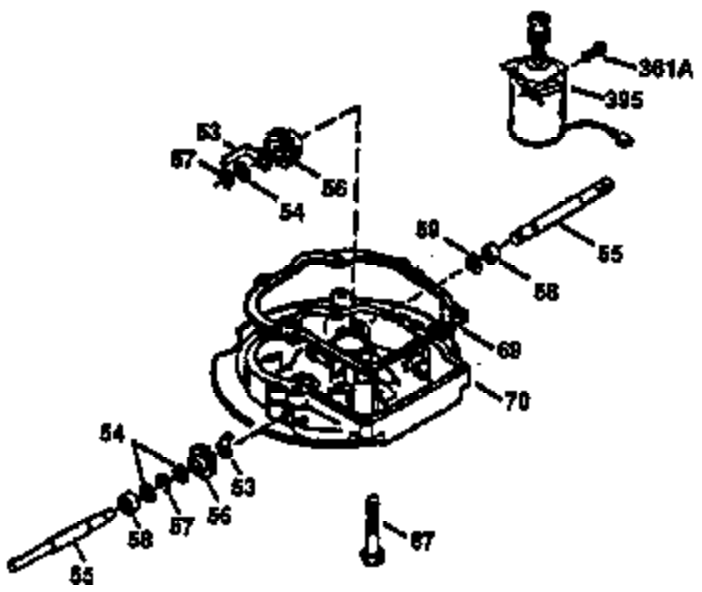

ILLUSTRATION SHOWS TYPICAL PARTS ONLY. ORDER BY PART NUMBER. PARTS NOT LISTED ARE SUPPLIED BY OEM.

Ref #	Part Number	Qty	Description
19	31361	1	Extension Spring
69	35261	1	* Mounting Flange Gasket
70	30571C	1	Mounting Flange (Incl.72 thru 83,311)
90	611112	1	Flywheel
182	6201	2	Screw, 1/4-28 x 7/8"
185	31384A	1	Intake Pipe (Incl. 224)
186	32653	1	Governor Link
216	33086	1	R.P.M. Adjusting Lever
223	650451	2	Screw, 1/4-20 x 1"
238	650806	2	Screw, 10-32 x 5/8"
245	34340	1	Air Cleaner Filter
250	34341B	1	Air Cleaner Cover
275	35708	1	Muffler (Incl. 277)
277	650795	2	Screw, 1/4-20 x 2-1/4"