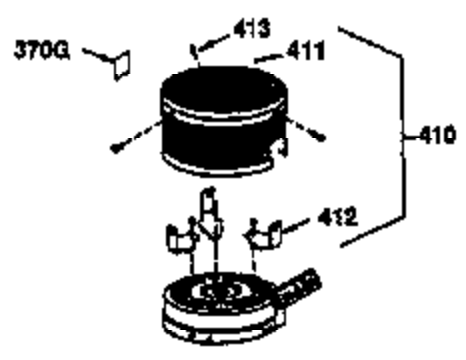

ILLUSTRATION SHOWS TYPICAL PARTS ONLY. ORDER BY PART NUMBER. PARTS NOT LISTED ARE SUPPLIED BY OEM.

Ref #	Part Number	Qty	Description
19	31361	1	Extension Spring
69	35261	1	* Mounting Flange Gasket
70	30571C	1	Mounting Flange (Incl.72 thru 83,311)
90	611112	1	Flywheel
182	6201	2	Screw, 1/4-28 x 7/8"
185	31384A	1	Intake Pipe (Incl. 224)
186	32653	1	Governor Link
216	33086	1	R.P.M. Adjusting Lever
223	650451	2	Screw, 1/4-20 x 1"
238	650806	2	Screw, 10-32 x 5/8"
245	34340	1	Air Cleaner Filter
250	34341B	1	Air Cleaner Cover
275	35708	1	Muffler (Incl. 277)
277	650795	2	Screw, 1/4-20 x 2-1/4"