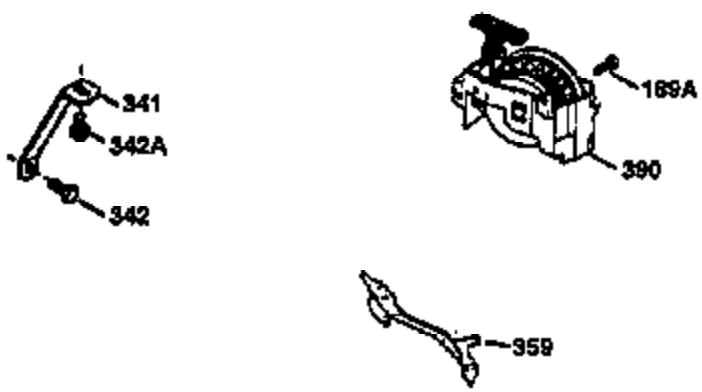

ILLUSTRATION SHOWS TYPICAL PARTS ONLY, ORDER BY PART NUMBER. PARTS NOT LISTED ARE SUPPLIED BY OEM.

Ref #	Part Number	Qty	Description
238	650806	2	Screw, 10-32 x 5/8"
239	34338	1	* Air Cleaner Gasket
245	34340	1	Air Cleaner Filter
250	34341B	1	Air Cleaner Cover
260	35491	1	Blower Housing
287	650926	2	Screw, 8-32 x 21/64"
300	35586	1	Fuel Tank (Incl. 292 & 301)
301	36246	1	Fuel Cap
390	590694	1	Rewind Starter (NOTE: This engine could have been built with 590737 starter. Refer to the design of the rope pulley strength ribs for part identification. Individual starter parts do not interchange. Refer to service bulletin 116).