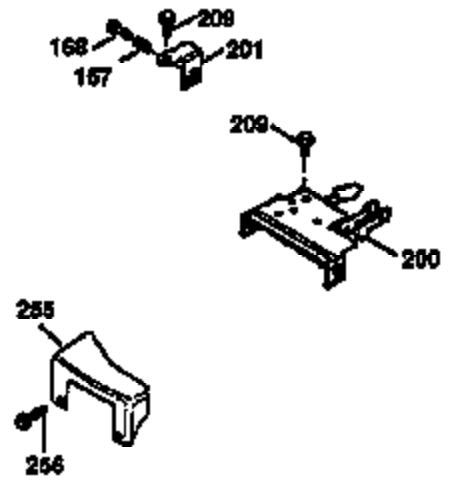

ILLUSTRATION SHOWS TYPICAL PARTS ONLY. ORDER BY PART NUMBER. PARTS NOT LISTED ARE SUPPLIED BY OEM.

Ref #	Part Number	Qty	Description
19	31361	1	Extension Spring
69	35261	1	* Mounting Flange Gasket
70	30571C	1	Mounting Flange (Incl.72 thru 83,311)
90	611112	1	Flywheel
182	6201	2	Screw, 1/4-28 x 7/8"
185	31384A	1	Intake Pipe (Incl. 224)
186	32653	1	Governor Link
216	33086	1	R.P.M. Adjusting Lever
223	650451	2	Screw, 1/4-20 x 1"
238	650806	2	Screw, 10-32 x 5/8"
245	34340	1	Air Cleaner Filter
250	34341B	1	Air Cleaner Cover
275	35708	1	Muffler (Incl. 277)
277	650795	2	Screw, 1/4-20 x 2-1/4"