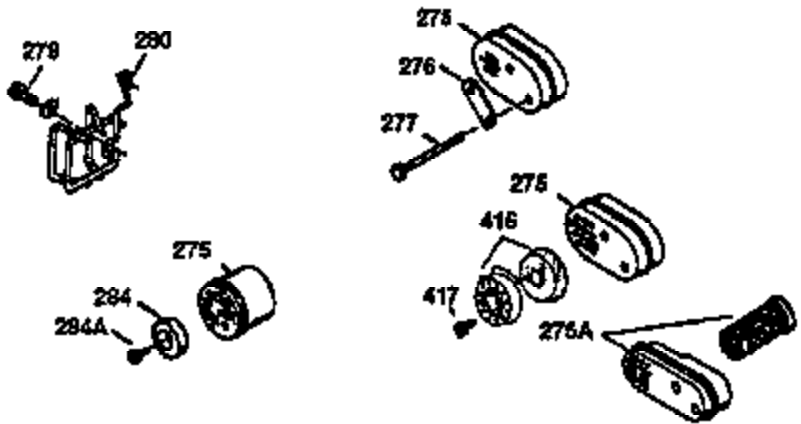

ILLUSTRATION SHOWS TYPICAL PARTS ONLY. ORDER BY PART NUMBER. PARTS NOT LISTED ARE SUPPLIED BY OEM.

Ref #	Part Number	Qty	Description
19	31361	1	Extension Spring
69	35261	1	* Mounting Flange Gasket
70	30571C	1	Mounting Flange (Incl.72 thru 83,311)
90	611112	1	Flywheel
182	6201	2	Screw, 1/4-28 x 7/8"
185	31384A	1	Intake Pipe (Incl. 224)
186	32653	1	Governor Link
216	33086	1	R.P.M. Adjusting Lever
223	650451	2	Screw, 1/4-20 x 1"
238	650806	2	Screw, 10-32 x 5/8"
245	34340	1	Air Cleaner Filter
250	34341B	1	Air Cleaner Cover
275	35708	1	Muffler (Incl. 277)
277	650795	2	Screw, 1/4-20 x 2-1/4"