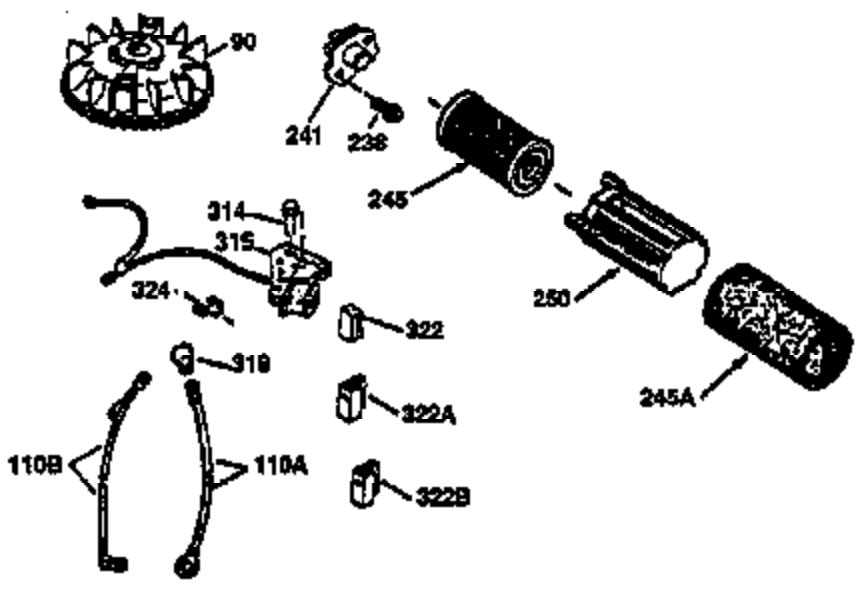

ILLUSTRATION SHOWS TYPICAL PARTS ONLY. ORDER BY PART NUMBER. PARTS NOT LISTED ARE SUPPLIED BY OEM.

Ref #	Part Number	Qty	Description
19	31361	1	Extension Spring
69	35261	1	* Mounting Flange Gasket
70	30571C	1	Mounting Flange (Incl.72 thru 83,311)
90	611112	1	Flywheel
182	6201	2	Screw, 1/4-28 x 7/8"
185	31384A	1	Intake Pipe (Incl. 224)
186	32653	1	Governor Link
216	33086	1	R.P.M. Adjusting Lever
223	650451	2	Screw, 1/4-20 x 1"
238	650806	2	Screw, 10-32 x 5/8"
245	34340	1	Air Cleaner Filter
250	34341B	1	Air Cleaner Cover
275	35708	1	Muffler (Incl. 277)
277	650795	2	Screw, 1/4-20 x 2-1/4"