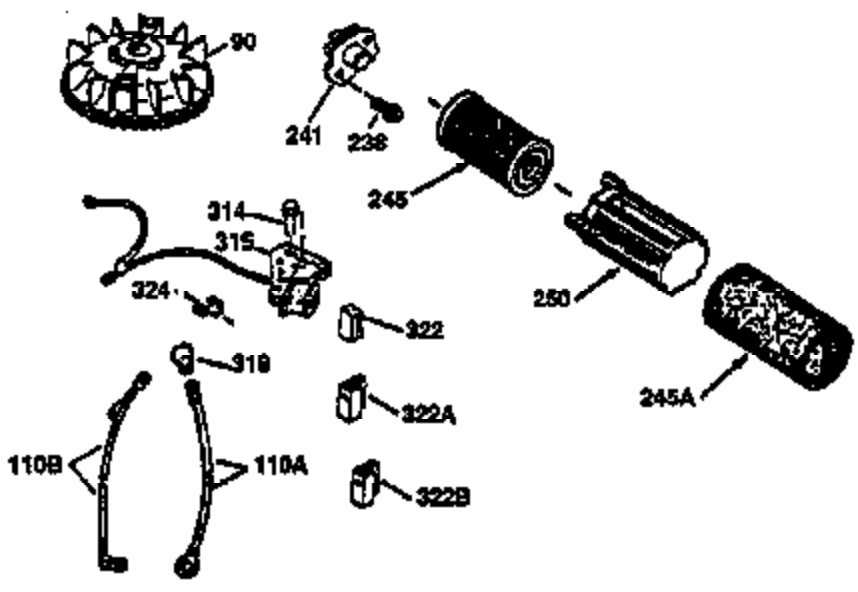

Ref #	Part Number	Qty	Description
130A	650818	2	Screw, 5-16-18 x 1-1/2"
238	650806	2	Screw, 10-32 x 5/8"
239	34338	1	* Air Cleaner Gasket
245	34340	1	Air Cleaner Filter
250	34341B	1	Air Cleaner Cover
260	36612	1	Blower Housing
287	650926	2	Screw, 8-32 x 21/64"
300	35586	1	Fuel Tank (Incl. 292 & 301)
301	36246	1	Fuel Cap
359	36609	1	Starter Guard
361	650844	1	Screw, 1/4-20 x 3/4"
390	590694	1	Rewind Starter (NOTE: This engine could have been built with 590737 starter. Refer to the design of the rope pulley strength ribs for part identification. Individual starter parts do not interchange. Refer to service bulletin 116).

ILLUSTRATION SHOWS TYPICAL PARTS ONLY. ORDER BY PART NUMBER. PARTS NOT LISTED ARE SUPPLIED BY OEM.