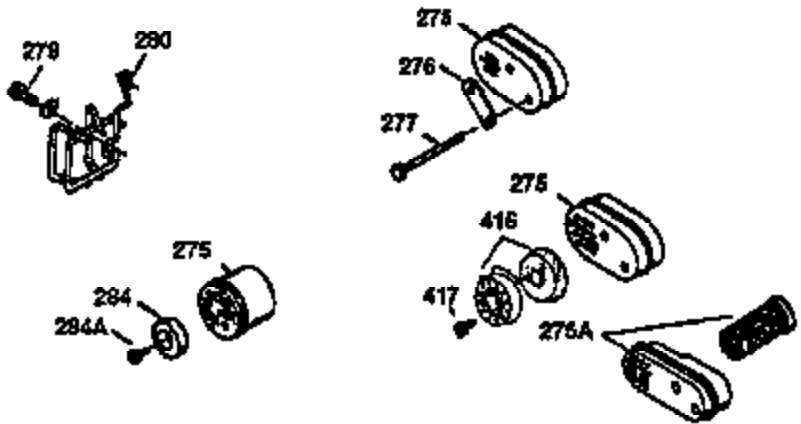

Ref #	Part Number	Qty	Description
130A	650818	2	Screw, 5-16-18 x 1-1/2"
238	650806	2	Screw, 10-32 x 5/8"
239	34338	1	* Air Cleaner Gasket
245	34340	1	Air Cleaner Filter
250	34341B	1	Air Cleaner Cover
260	36612	1	Blower Housing
287	650926	2	Screw, 8-32 x 21/64"
300	35586	1	Fuel Tank (Incl. 292 & 301)
301	36246	1	Fuel Cap
359	36609	1	Starter Guard
361	650844	1	Screw, 1/4-20 x 3/4"
390	590694	1	Rewind Starter (NOTE: This engine could have been built with 590737 starter. Refer to the design of the rope pulley strength ribs for part identification. Individual starter parts do not interchange. Refer to service bulletin 116).

ILLUSTRATION SHOWS TYPICAL PARTS ONLY. ORDER BY PART NUMBER. PARTS NOT LISTED ARE SUPPLIED BY OEM.