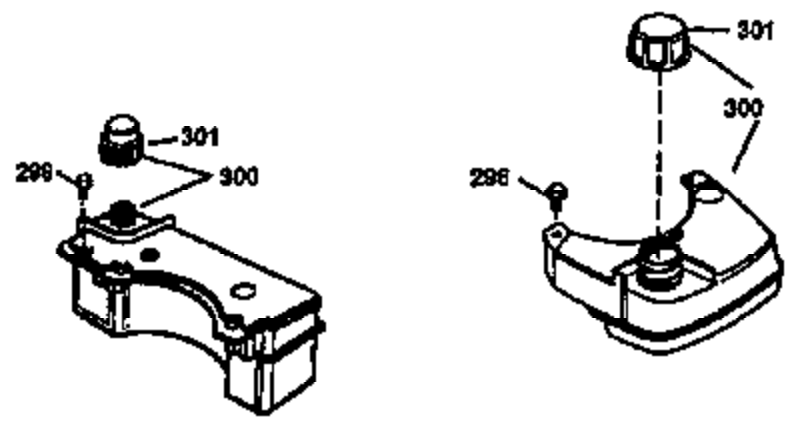

ILLUSTRATION SHOWS TYPICAL PARTS ONLY, ORDER BY PART NUMBER. PARTS NOT LISTED ARE SUPPLIED BY OEM.

Ref #	Part Number	Qty	Description
238	650806	2	Screw, 10-32 x 5/8"
239	34338	1	* Air Cleaner Gasket
245	34340	1	Air Cleaner Filter
250	36213	1	Air Cleaner Cover
260	36570	1	Blower Housing
287	650926	2	Screw, 8-32 x 21/64"
300	35586	1	Fuel Tank (Incl. 292 & 301)
301	35355	1	Fuel Cap
390	590694	1	Rewind Starter (NOTE: This engine could have been built with 590737 starter. Refer to the design of the rope pulley strength ribs for part identification. Individual starter parts do not interchange.)