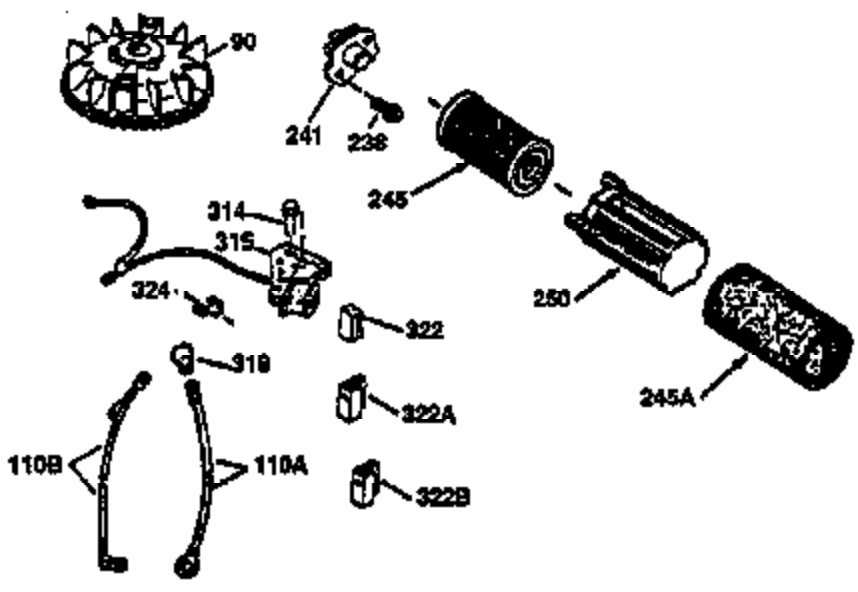

ILLUSTRATION SHOWS TYPICAL PARTS ONLY. ORDER BY PART NUMBER. PARTS NOT LISTED ARE SUPPLIED BY OEM.

Ref #	Part Number	Qty	Description
19	31361	1	Extension Spring
69	35261	1	* Mounting Flange Gasket
70	30571C	1	Mounting Flange (Incl.72 thru 83,311 & 312)
90	611112	1	Flywheel
182	6201	2	Screw, 1/4-28 x 7/8"
185	36544	1	Intake Pipe
186	32653	1	Governor Link
216	33086	1	R.P.M. Adjusting Lever
223	650451	2	Screw, 1/4-20 x 1"
238	650806	2	Screw, 10-32 x 5/8"
245	34340	1	Air Cleaner Filter
250	36213	1	Air Cleaner Cover
275	35708	1	Muffler (Incl. 277)
277	650795	2	Screw, 1/4-20 x 2-1/4"