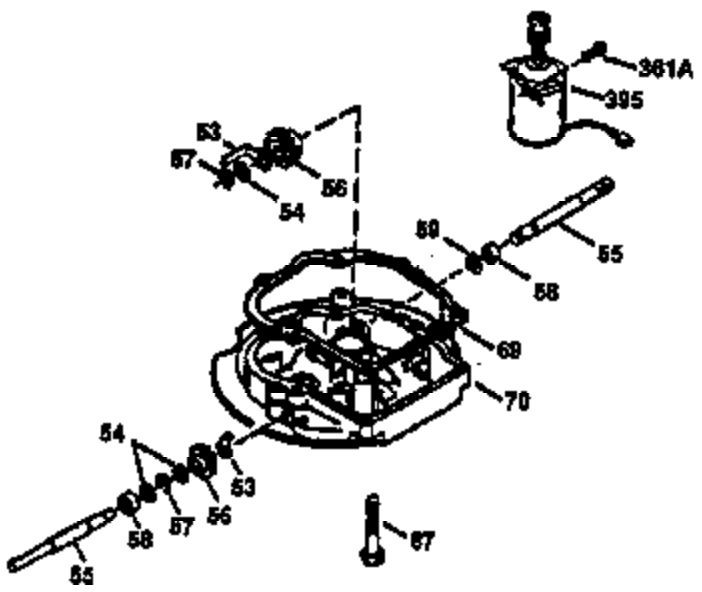

ILLUSTRATION SHOWS TYPICAL PARTS ONLY. ORDER BY PART NUMBER. PARTS NOT LISTED ARE SUPPLIED BY OEM.

Ref #	Part Number	Qty	Description
19	31361	1	Extension Spring
69	35261	1	* Mounting Flange Gasket
70	30571C	1	Mounting Flange (Incl.72 thru 83,311 & 312)
90	611112	1	Flywheel
182	6201	2	Screw, 1/4-28 x 7/8"
185	36544	1	Intake Pipe
186	32653	1	Governor Link
216	33086	1	R.P.M. Adjusting Lever
223	650451	2	Screw, 1/4-20 x 1"
238	650806	2	Screw, 10-32 x 5/8"
245	34340	1	Air Cleaner Filter
250	36213	1	Air Cleaner Cover
275	35708	1	Muffler (Incl. 277)
277	650795	2	Screw, 1/4-20 x 2-1/4"