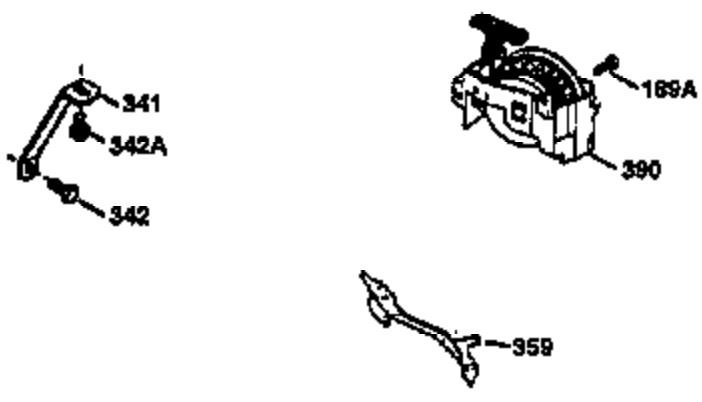

ILLUSTRATION SHOWS TYPICAL PARTS ONLY, ORDER BY PART NUMBER. PARTS NOT LISTED ARE SUPPLIED BY OEM.

Ref #	Part Number	Qty	Description
238	650806	2	Screw, 10-32 x 5/8"
239	34338	1	* Air Cleaner Gasket
245	34340	1	Air Cleaner Filter
250	36213	1	Air Cleaner Cover
260	36570	1	Blower Housing
287	650926	2	Screw, 8-32 x 21/64"
300	35586	1	Fuel Tank (Incl. 292 & 301)
301	35355	1	Fuel Cap
390	590694	1	Rewind Starter (NOTE: This engine could have been built with 590737 starter. Refer to the design of the rope pulley strength ribs for part identification. Individual starter parts do not interchange.)