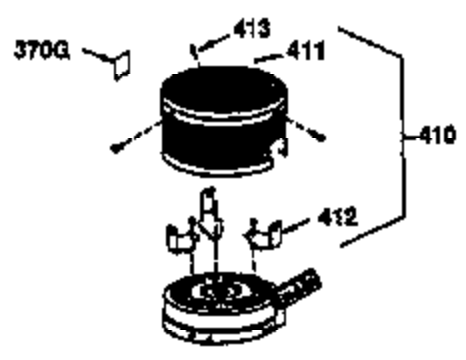

ILLUSTRATION SHOWS TYPICAL PARTS ONLY. ORDER BY PART NUMBER. PARTS NOT LISTED ARE SUPPLIED BY OEM.

Ref #	Part Number	Qty	Description
19	31361	1	Extension Spring
69	35261	1	* Mounting Flange Gasket
70	30571C	1	Mounting Flange (Incl.72 thru 83,311 & 312)
90	611112	1	Flywheel
182	6201	2	Screw, 1/4-28 x 7/8"
185	36544	1	Intake Pipe
186	32653	1	Governor Link
216	33086	1	R.P.M. Adjusting Lever
223	650451	2	Screw, 1/4-20 x 1"
238	650806	2	Screw, 10-32 x 5/8"
245	34340	1	Air Cleaner Filter
250	36213	1	Air Cleaner Cover
275	35708	1	Muffler (Incl. 277)
277	650795	2	Screw, 1/4-20 x 2-1/4"