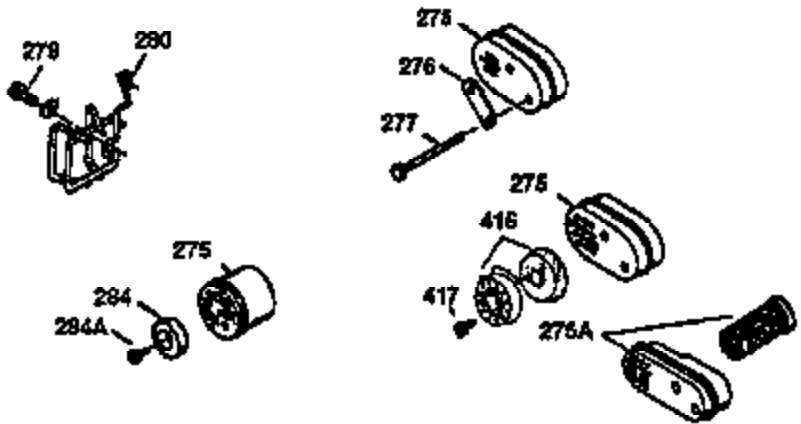

ILLUSTRATION SHOWS TYPICAL PARTS ONLY. ORDER BY PART NUMBER. PARTS NOT LISTED ARE SUPPLIED BY OEM.

Ref #	Part Number	Qty	Description
19	31361	1	Extension Spring
69	35261	1	* Mounting Flange Gasket
70	30571C	1	Mounting Flange (Incl.72 thru 83,311 & 312)
90	611112	1	Flywheel
182	6201	2	Screw, 1/4-28 x 7/8"
185	36544	1	Intake Pipe
186	32653	1	Governor Link
216	33086	1	R.P.M. Adjusting Lever
223	650451	2	Screw, 1/4-20 x 1"
238	650806	2	Screw, 10-32 x 5/8"
245	34340	1	Air Cleaner Filter
250	36213	1	Air Cleaner Cover
275	35708	1	Muffler (Incl. 277)
277	650795	2	Screw, 1/4-20 x 2-1/4"