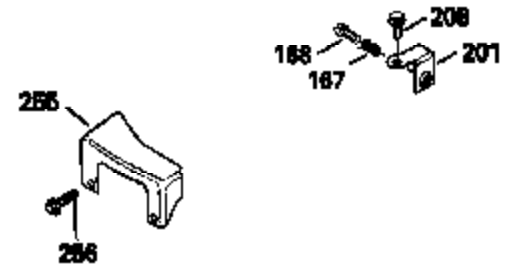

Ref #	Part Number	Qty	Description
19	31361		Spring, Extension
69	35261		* Gasket, Mounting flange
182	6201		Screw, 1/4-28 x 7/8"
185	31384A		Pipe, Intake (Incl. 224)
186	34337		Link, Governor spring
209	30200		Screw, 10-24 x 9/16"
223	650451		Screw, 1/4-20 x 1"
237	32971		Adapter, Air cleaner
238	650709		Screw, 10-32 x 7/16"
239A	35815		* Gasket, Air cleaner
246B	35435		Filter, Pre-Air (Use as required)