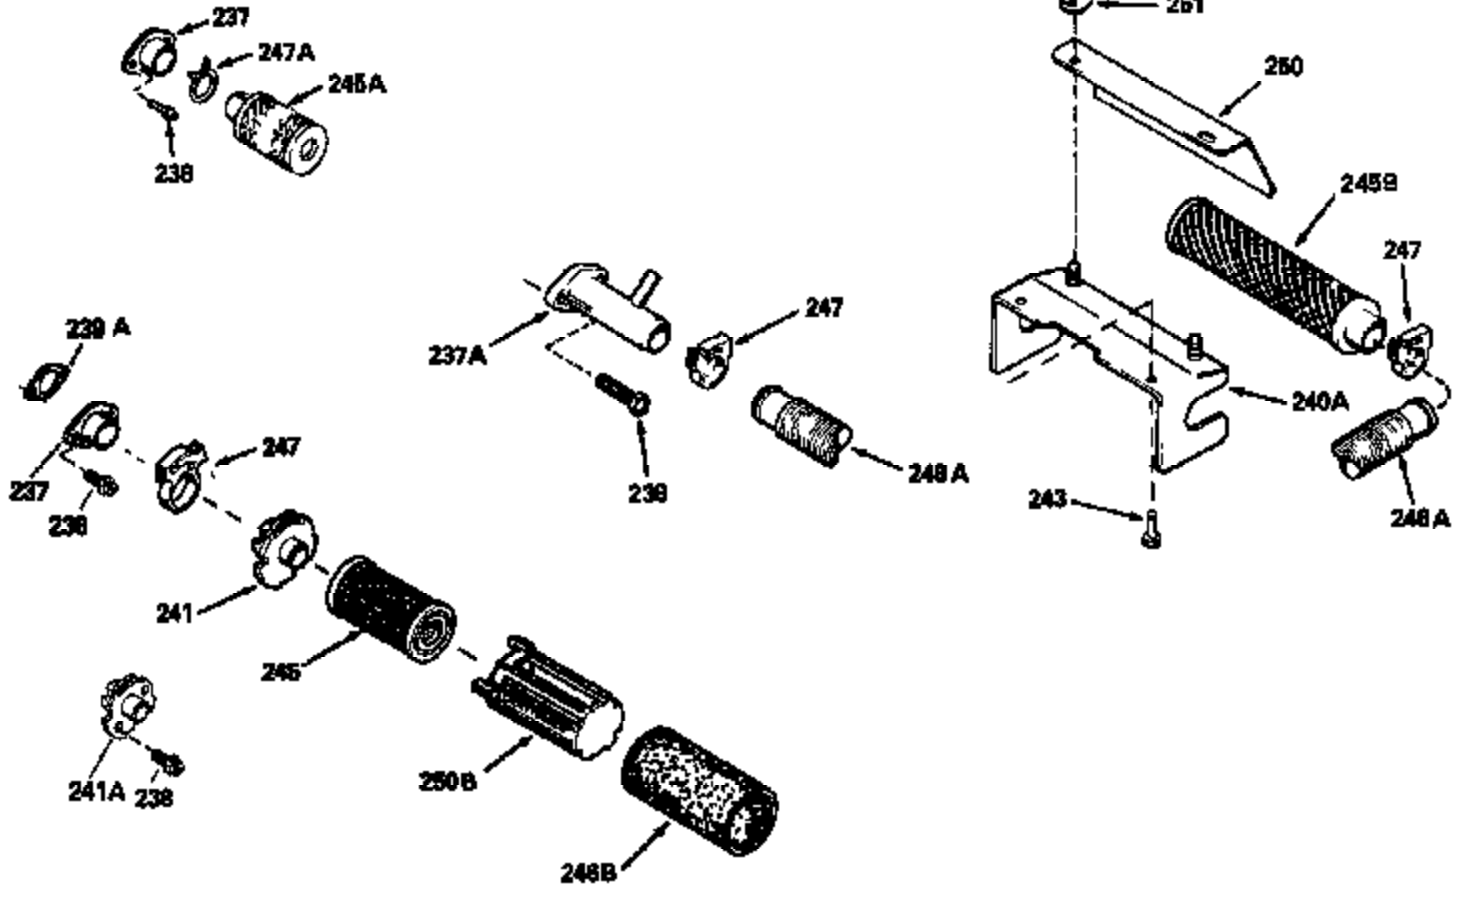

Ref #	Part Number	Qty	Description
380	632467		Carburetor (Incl. 184) (Refer to Division 5, Section A, page A2-6 or Fiche 8, Grid F-1 for breakdown)
390B	590621		Rewind Starter (Refer to Division 5, Section C, page 34 or Fiche 8, Grid G-9 for breakdown)
400	33238C		* Gasket Set (Incl. items marked *)
420	730225		SAE 30, 4-Cycle Engine Oil (Quart)

ILLUSTRATION SHOWS TYPICAL PARTS ONLY. ORDER BY PART NUMBER. PARTS NOT LISTED ARE SUPPLIED BY OEM.

Ref #	Part Number	Qty	Description
118	730194		Rope Guide Kit (Use as required with 34476 fuel tank)
237	32971		Adapter, Air cleaner
238	650709		Screw, 10-32 x 7/16"
243A	650899		Screw, 10-32 x 2-3/32"
245C	35500		Air Cleaner Filter
246C	35705		Filter, Pre-Air (Optional)
247B	35505		Clamp, Air cleaner tube
248	35504		Tube, Air cleaner
250C	35503		Cover, Air cleaner
260B	35497		Housing, Blower
262	650831		Screw, 1/4-20 x 15/32"
263	35502		Ring, Shroud
287A	650735		Screw, 10-24 x 3/8" (Use as required)
287A			Pop Rivet, (3/16" Dia.)(Purchase locally)
287B	650884		Screw, 8-32 x 1/2"
299	650900		Clip, "U" Type Nut, 10-32
300C	35501A		Shroud & Tank Ass'y. (Incl. 299 & 301 A)
301A	35355		Fuel Cap
327	35932		Plug, Starter
347	650898		Screw, 10-32 x 27/32"
390B	590621		Rewind Starter (Refer to Division 5, Section C, page 34 or Fiche 8, Grid G-9 for breakdown)

Ref #	Part Number	Qty	Description
19	31361		Spring, Extension
69	35261		* Gasket, Mounting flange
182	6201		Screw, 1/4-28 x 7/8"
185	31384A		Pipe, Intake (Incl. 224)
186	34337		Link, Governor spring
209	30200		Screw, 10-24 x 9/16"
223	650451		Screw, 1/4-20 x 1"
237	32971		Adapter, Air cleaner
238	650709		Screw, 10-32 x 7/16"
239A	35815		* Gasket, Air cleaner
246B	35435		Filter, Pre-Air (Use as required)