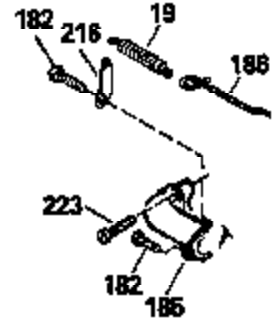

Ref #	Part Number	Qty	Description
19	31361		Spring, Extension
69	35261		* Gasket, Mounting flange
182	6201		Screw, 1/4-28 x 7/8"
185	31384A		Pipe, Intake (Incl. 224)
186	34337		Link, Governor spring
209	30200		Screw, 10-24 x 9/16"
223	650451		Screw, 1/4-20 x 1"
237	32971		Adapter, Air cleaner
238	650709		Screw, 10-32 x 7/16"
239A	35815		* Gasket, Air cleaner
246B	35435		Filter, Pre-Air (Use as required)