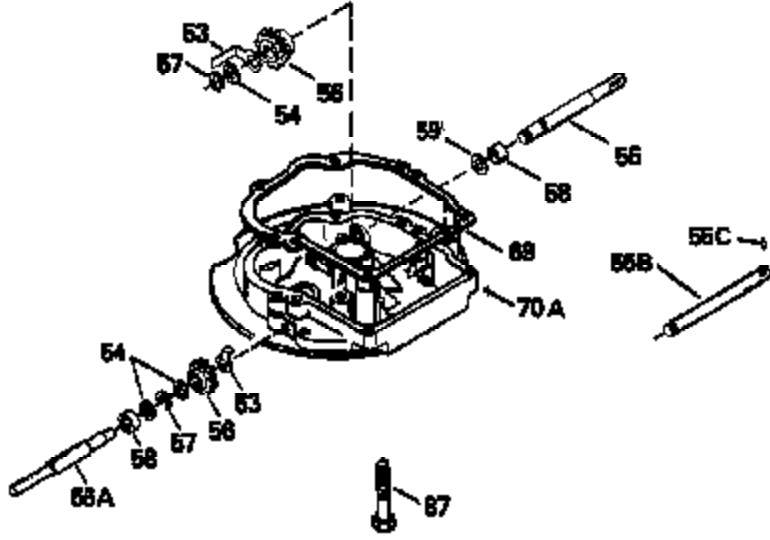

ILLUSTRATION SHOWS TYPICAL PARTS ONLY. ORDER BY PART NUMBER. PARTS NOT LISTED ARE SUPPLIED BY OEM.

Ref #	Part Number	Qty	Description
118	730194		Rope Guide Kit (Use as required with 34476 fuel tank)
237	32971		Adapter, Air cleaner
238	650709		Screw, 10-32 x 7/16"
243A	650899		Screw, 10-32 x 2-3/32"
245C	35500		Air Cleaner Filter
246C	35705		Filter, Pre-Air (Optional)
247B	35505		Clamp, Air cleaner tube
248	35504		Tube, Air cleaner
250C	35503		Cover, Air cleaner
260B	35497		Housing, Blower
262	650831		Screw, 1/4-20 x 15/32"
263	35502		Ring, Shroud
287A	650735		Screw, 10-24 x 3/8" (Use as required)
287A			Pop Rivet, (3/16" Dia.)(Purchase locally)
287B	650884		Screw, 8-32 x 1/2"
299	650900		Clip, "U" Type Nut, 10-32
300C	35501A		Shroud & Tank Ass'y. (Incl. 299 & 301 A)
301A	35355		Fuel Cap
327	35932		Plug, Starter
347	650898		Screw, 10-32 x 27/32"
390B	590621		Rewind Starter (Refer to Division 5, Section C, page 34 or Fiche 8, Grid G-9 for breakdown)

Ref #	Part Number	Qty	Description
19	31361		Spring, Extension
69	35261		* Gasket, Mounting flange
182	6201		Screw, 1/4-28 x 7/8"
185	31384A		Pipe, Intake (Incl. 224)
186	34337		Link, Governor spring
209	30200		Screw, 10-24 x 9/16"
223	650451		Screw, 1/4-20 x 1"
237	32971		Adapter, Air cleaner
238	650709		Screw, 10-32 x 7/16"
239A	35815		* Gasket, Air cleaner
246B	35435		Filter, Pre-Air (Use as required)