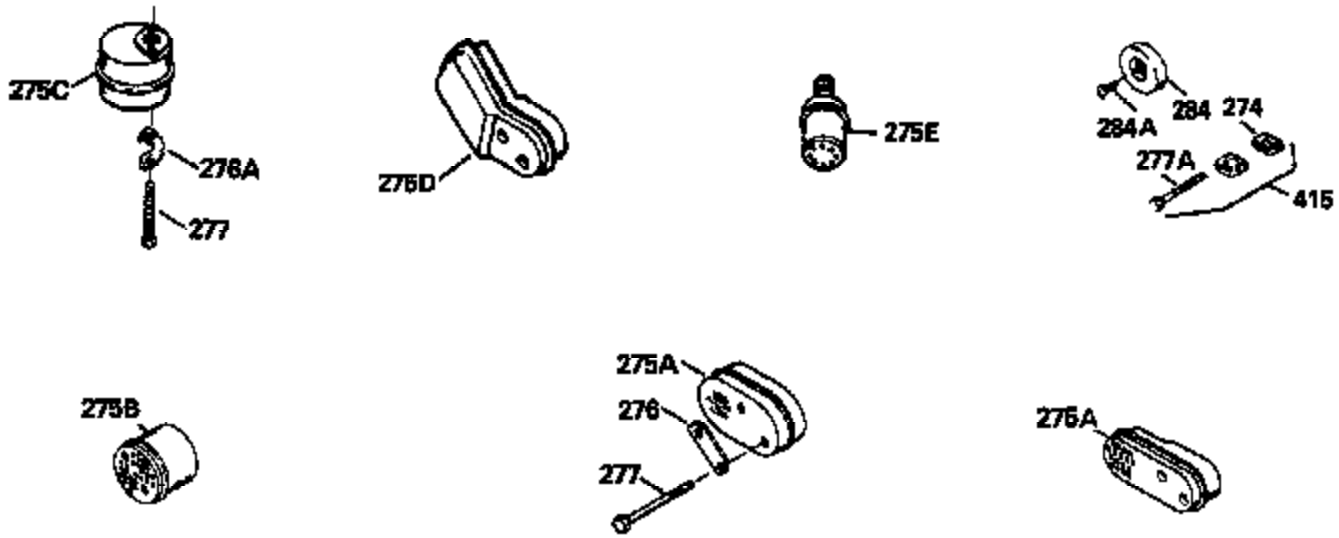

Ref #	Part Number	Qty	Description
189	650839		Screw, 1/4-20 x 3/8"
190	35831		Lever, Brake
191	35039A		Bracket Assy., S.E. Brake (Incl. 195)
194	32309		Ring, Retaining
195	610973		Terminal Assy.
210	27793		Clip, Conduit
211	28942		Screw, 10-32 x 3/8"
274	26754A		* Gasket, Exhaust (Use as required)
275A	35603		Muffler (Incl. 277)
276	33753		Plate, Lock
277	650795		Screw, 1/4-20 x 2-1/4"
277A	30063		Screw, 1/4-20 x 1/2" (Use as required)
370F	34387		Decal, Instruction (Optional)
415	730162		Muffler Adap.Kit(Incl.274,277A)(Use as req.)
430	730574		Debris Screen Kit (Incl. 370F,431-433)(Opt.)
431	35596		Screen, Debris (Optional)
432	35597		Bracket, Debris screen (Optional)
433	650910		Screw, 8-32 x 1/4" (Optional)