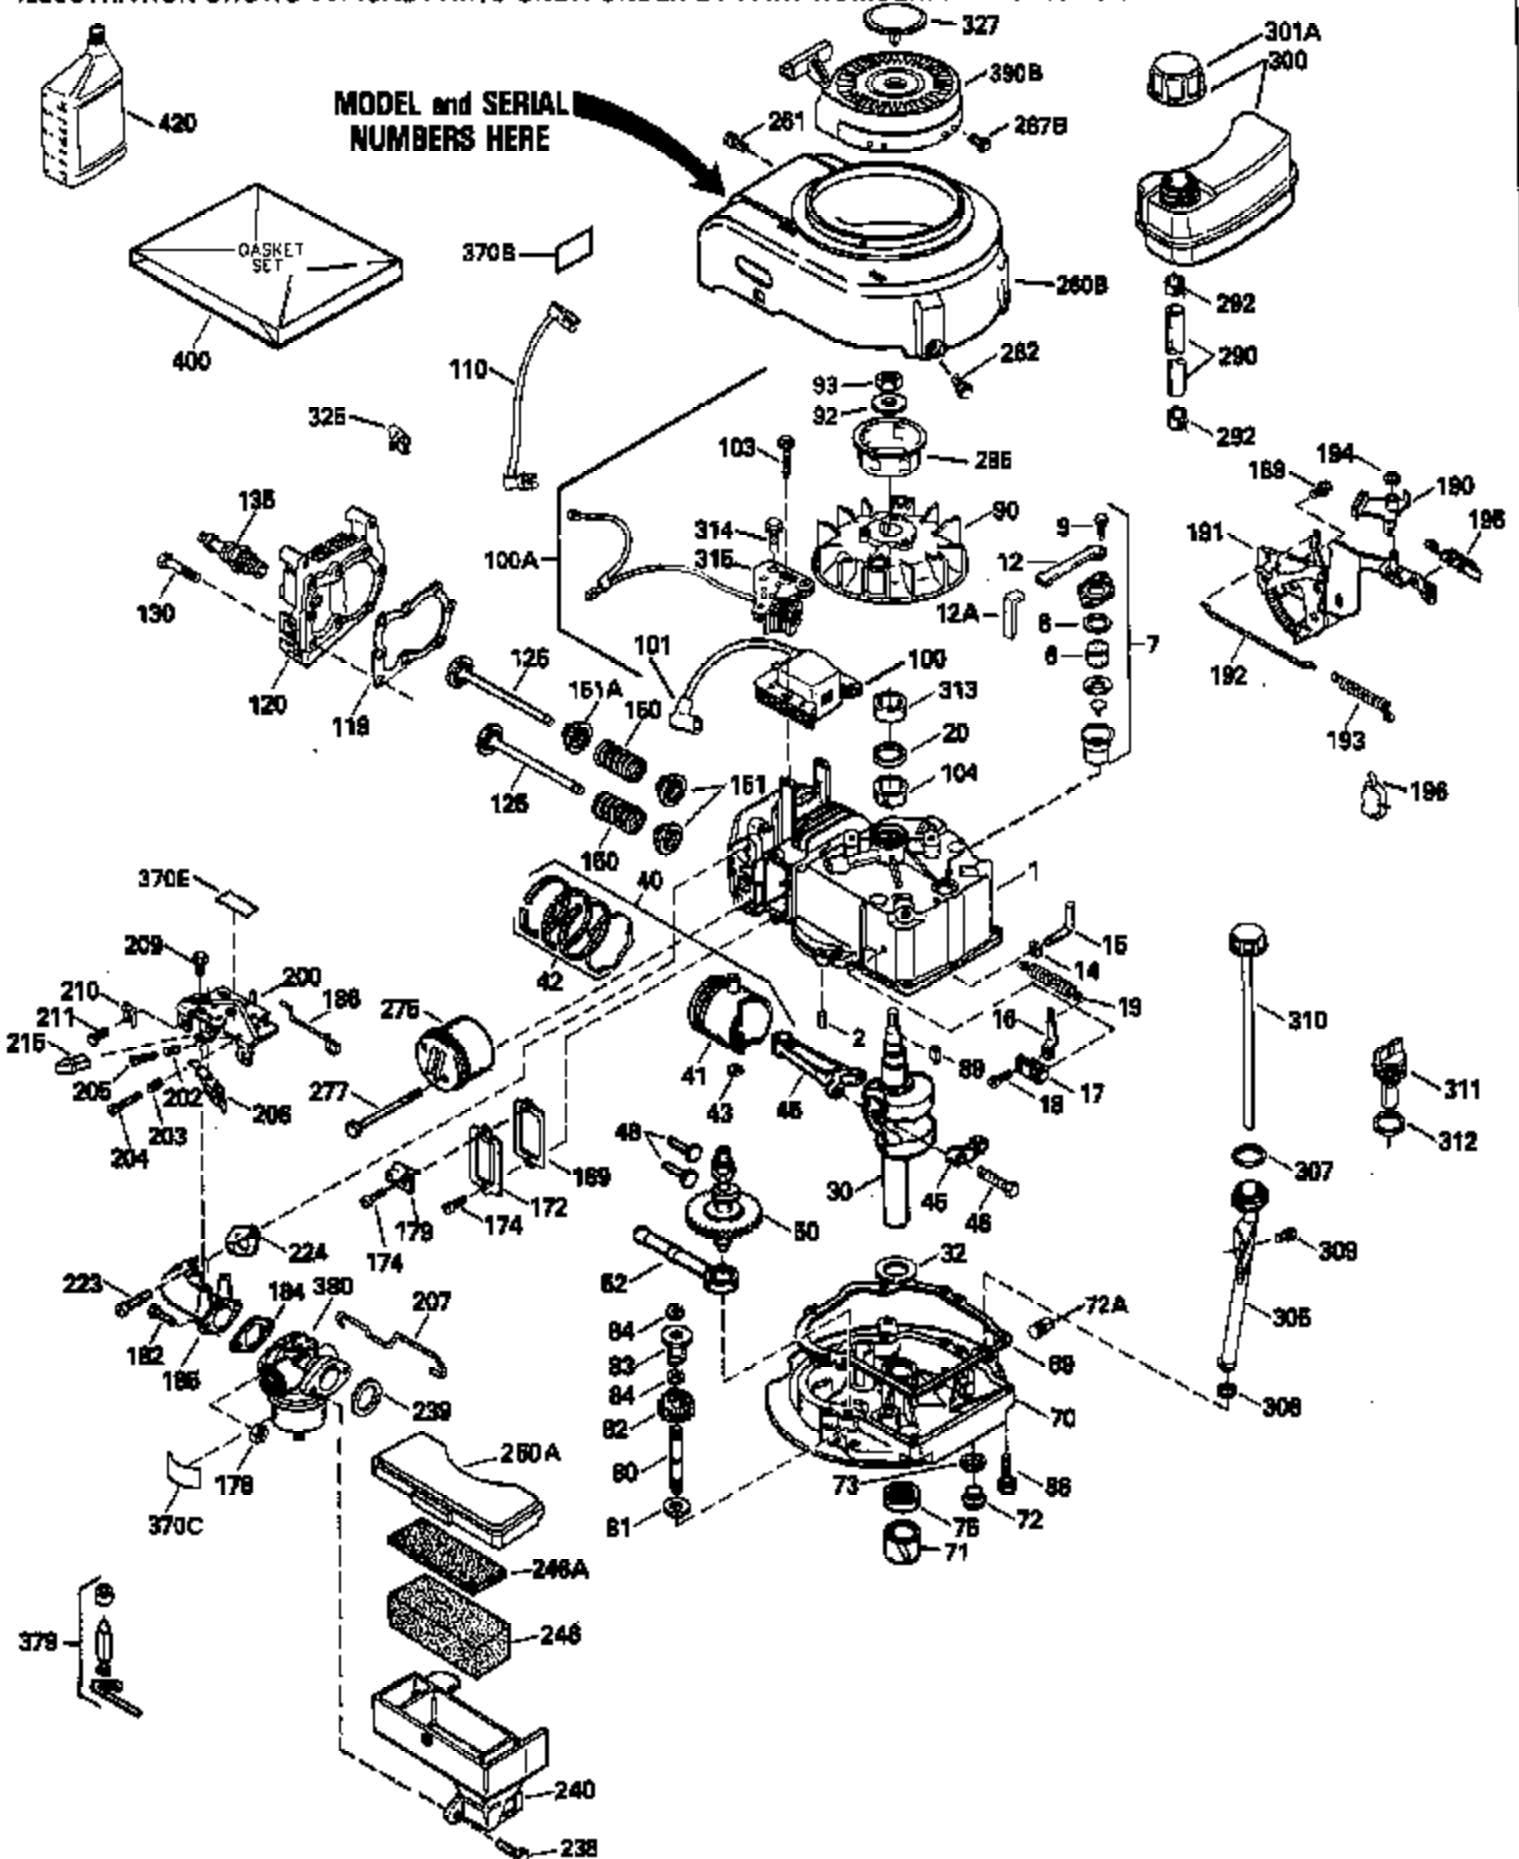

ILLUSTRATION SHOWS TYPICAL PARTS ONLY. ORDER BY PART NUMBER. PARTS NOT LISTED ARE SUPPLIED BY OEM.

Ref #	Part Number	Qty	Description
1	34975		Cylinder Ass'y. (Incl. 2, 8, 9 & 20) (2-1/2")
2	26727		Pin, Dowel
6	33734		Element, Breather
7	34214A		Breather Ass'y. (Incl. 6, 8, 9, 12 & 12A)
8	33735		* Gasket, Breather
9	30200		Screw, 10-24 x 9/16"
12	35496		Tube, Breather
14	28277		Washer
15	30589		Rod, Governor (Incl. 14)
16	31383A		Lever, Governor
17	31335		Clamp, Governor lever
18	650548		Screw, 8-32 x 5/16"
19	31361		Spring, Extension
20	32600		Seal, Oil
30	34463		Crankshaft Ass'y.
40	34514		Piston, Pin & Ring Set (Std.) (2-1/2" Bore)
40	34515		Piston, Pin & Ring Set (.010" OS)
40	34516		Piston, Pin & Ring Set (.020" OS)
41	32538B		Piston & Pin Ass'y. (Incl. 43)(Std.)(2-1/2")
41	32548B		Piston & Pin Ass'y. (Incl. 43) (.010" OS)
41	32549B		Piston & Pin Ass'y. (Incl. 43) (.020" OS)
42	28986		Ring Set (Std.) (2-1/2" Bore)
42	28987		Ring Set (.010" OS)
42	28988		Ring Set (.020" OS)
43	20381		Ring, Piston pin retaining
45	30963B		Rod Assy., Connecting (Incl. 46)
46	32610A		Bolt, Connecting rod
48	27241		Lifter, Valve
50	33148A		Camshaft
52	29914		Oil Pump Assy.
69	35261		* Gasket, Mounting flange
70	35651B		Mounting Flange (Incl. 72, 72A, 73, 7 5 & 80)
72	30572		Plug, Oil drain (Incl. 73)
73	28833		* Drain Plug Gasket (Not req. W/plastic plug)
75	26208		Seal, Oil
80	30574		Shaft, Governor
81	30590A		Washer, Flat
82	30591		Gear Assy., Governor (Incl. 81)
83	30588A		Spool, Governor
84	29193		Ring, Retaining
86	650488		Screw, 1/4-20 x 1-1/4"
89	611004		Flywheel Key
90	611112		Flywheel
92	650815		Washer, Belleville
93	650816		Nut, Flywheel
100	730207		Magneto-to-Solid State Conversion Kit (Includes solid state module, solid state flywheel key, and instructions.)(Use as required on external ignition engines only.)
100	34443A		Solid State Assy.
101	610118		Cover, Spark plug
103	650814		Screw, Torx T-15, 10-24 x 1"
110	34961		Ground Wire
119	29953C		* Gasket, Cylinder head
120	34335		Head, Cylinder
125	29313C		Exhaust Valve (Std.) (Incl. 151)
125	29315C		Exhaust Valve (1/32" OS) (Incl. 151)
126	29314B		Intake Valve (Std.) (Incl. 151)