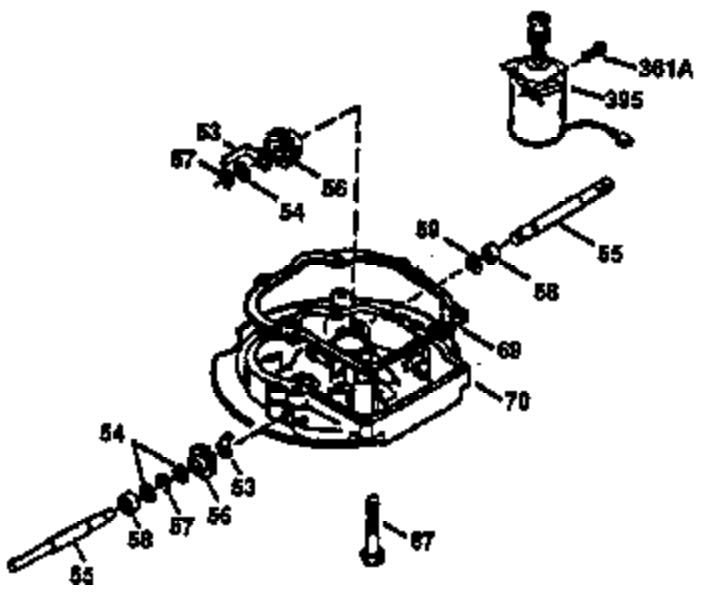

ILLUSTRATION SHOWS TYPICAL PARTS ONLY. ORDER BY PART NUMBER. PARTS NOT LISTED ARE SUPPLIED BY OEM.

Ref #	Part Number	Qty	Description
19	31361		Spring, Extension
69	35261		* Gasket, Mounting flange
70	34311C		Flange Ass'y. (Incl. 72, 73, 75 & 80)
90	611112		Flywheel
182	6201		Screw, 1/4-28 x 7/8"
185	31384A		Pipe, Intake (Incl. 224)
186	34337		Link, Governor spring
200	33131A		Control Bracket (Incl. 202 thru 206)
209	30200		Screw, 10-24 x 9/16"
223	650451		Screw, 1/4-20 x 1"
245A	35500		Filter, Air cleaner
246C	35705		Filter, Pre-Air (Optional)
246B	35435		Filter, Pre-Air (Optional)
250B	35503		Cover, Air cleaner
260A	35497		Housing, Blower
275A	35603		Muffler (Incl. 277)
276	33753		Plate, Lock
277	650795		Screw, 1/4-20 x 2-1/4"
287A	650884		Screw, 8-32 x 1/2"
300C	35501A		Shroud & Tank Ass'y. (Incl. 299 & 301 A)
301A	35355		Fuel Cap
370F	34387		Decal, Instruction (Optional)
379	631021		Inlet Needle, Seat & Clip Assy.
390A	590621		Rewind Starter (Refer to Division 5, Section C, page 34 or Fiche 8, Grid G-9 for breakdown)
430	730574		Debris Screen Kit (Incl.370F,431-433) (Opt.)
431	35596		Screen, Debris (Optional)
432	35597		Bracket, Debris screen (Optional)
433	650910		Screw, 8-32 x 1/4" (Optional)