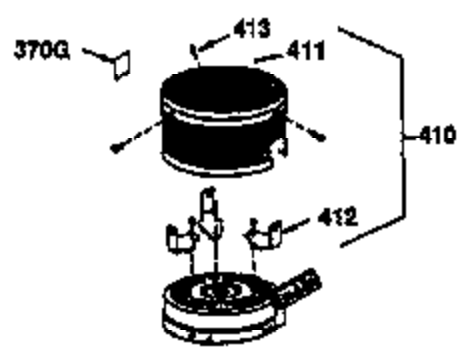

ILLUSTRATION SHOWS TYPICAL PARTS ONLY. ORDER BY PART NUMBER. PARTS NOT LISTED ARE SUPPLIED BY OEM.

Ref #	Part Number	Qty	Description
19	31361		Spring, Extension
69	35261		* Gasket, Mounting flange
70	34311C		Flange Ass'y. (Incl. 72, 73, 75 & 80)
90	611112		Flywheel
182	6201		Screw, 1/4-28 x 7/8"
185	31384A		Pipe, Intake (Incl. 224)
186	34337		Link, Governor spring
200	33131A		Control Bracket (Incl. 202 thru 206)
209	30200		Screw, 10-24 x 9/16"
223	650451		Screw, 1/4-20 x 1"
245A	35500		Filter, Air cleaner
246C	35705		Filter, Pre-Air (Optional)
246B	35435		Filter, Pre-Air (Optional)
250B	35503		Cover, Air cleaner
260A	35497		Housing, Blower
275A	35603		Muffler (Incl. 277)
276	33753		Plate, Lock
277	650795		Screw, 1/4-20 x 2-1/4"
287A	650884		Screw, 8-32 x 1/2"
300C	35501A		Shroud & Tank Ass'y. (Incl. 299 & 301 A)
301A	35355		Fuel Cap
370F	34387		Decal, Instruction (Optional)
379	631021		Inlet Needle, Seat & Clip Assy.
390A	590621		Rewind Starter (Refer to Division 5, Section C, page 34 or Fiche 8, Grid G-9 for breakdown)
430	730574		Debris Screen Kit (Incl.370F,431-433) (Opt.)
431	35596		Screen, Debris (Optional)
432	35597		Bracket, Debris screen (Optional)
433	650910		Screw, 8-32 x 1/4" (Optional)