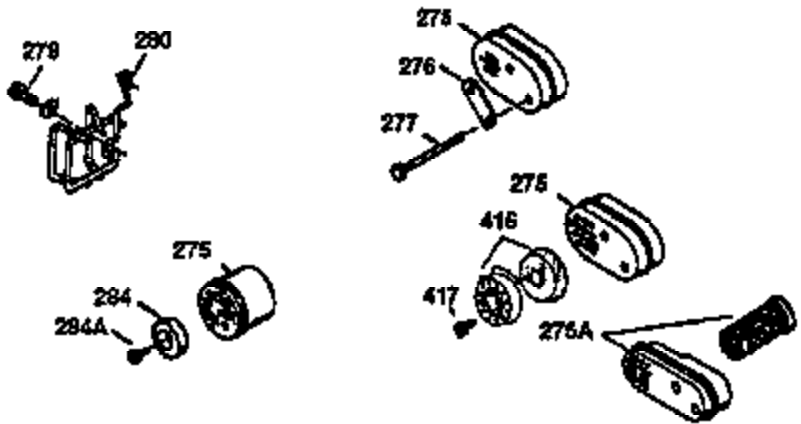

ILLUSTRATION SHOWS TYPICAL PARTS ONLY. ORDER BY PART NUMBER. PARTS NOT LISTED ARE SUPPLIED BY OEM.

Ref #	Part Number	Qty	Description
19	31361		Spring, Extension
69	35261		* Gasket, Mounting flange
70	34311C		Flange Ass'y. (Incl. 72, 73, 75 & 80)
90	611112		Flywheel
182	6201		Screw, 1/4-28 x 7/8"
185	31384A		Pipe, Intake (Incl. 224)
186	34337		Link, Governor spring
200	33131A		Control Bracket (Incl. 202 thru 206)
209	30200		Screw, 10-24 x 9/16"
223	650451		Screw, 1/4-20 x 1"
245A	35500		Filter, Air cleaner
246C	35705		Filter, Pre-Air (Optional)
246B	35435		Filter, Pre-Air (Optional)
250B	35503		Cover, Air cleaner
260A	35497		Housing, Blower
275A	35603		Muffler (Incl. 277)
276	33753		Plate, Lock
277	650795		Screw, 1/4-20 x 2-1/4"
287A	650884		Screw, 8-32 x 1/2"
300C	35501A		Shroud & Tank Ass'y. (Incl. 299 & 301 A)
301A	35355		Fuel Cap
370F	34387		Decal, Instruction (Optional)
379	631021		Inlet Needle, Seat & Clip Assy.
390A	590621		Rewind Starter (Refer to Division 5, Section C, page 34 or Fiche 8, Grid G-9 for breakdown)
430	730574		Debris Screen Kit (Incl.370F,431-433) (Opt.)
431	35596		Screen, Debris (Optional)
432	35597		Bracket, Debris screen (Optional)
433	650910		Screw, 8-32 x 1/4" (Optional)