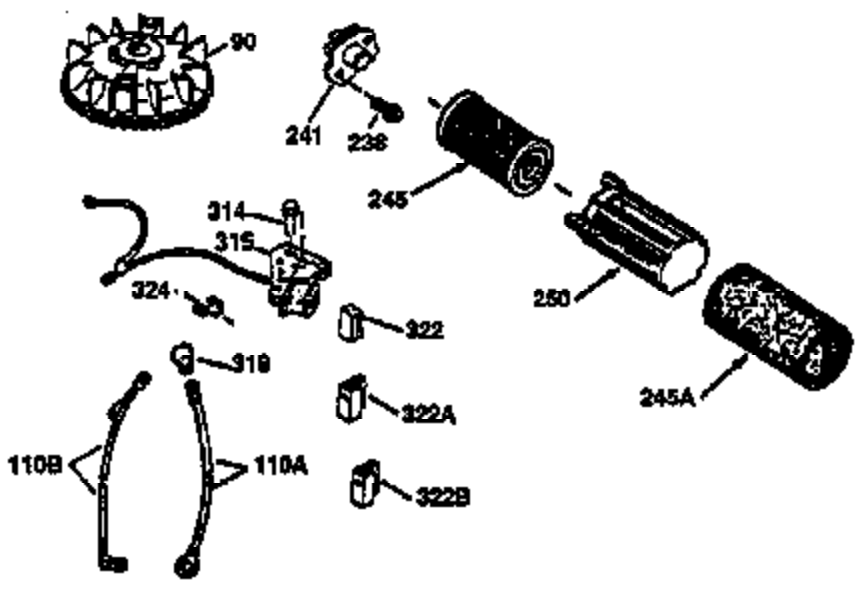

ILLUSTRATION SHOWS TYPICAL PARTS ONLY. ORDER BY PART NUMBER. PARTS NOT LISTED ARE SUPPLIED BY OEM.

Ref #	Part Number	Qty	Description
19	31361		Spring, Extension
69	35261		* Gasket, Mounting flange
70	34311C		Flange Ass'y. (Incl. 72, 73, 75 & 80)
90	611112		Flywheel
182	6201		Screw, 1/4-28 x 7/8"
185	31384A		Pipe, Intake (Incl. 224)
186	34337		Link, Governor spring
200	33131A		Control Bracket (Incl. 202 thru 206)
209	30200		Screw, 10-24 x 9/16"
223	650451		Screw, 1/4-20 x 1"
245A	35500		Filter, Air cleaner
246C	35705		Filter, Pre-Air (Optional)
246B	35435		Filter, Pre-Air (Optional)
250B	35503		Cover, Air cleaner
260A	35497		Housing, Blower
275A	35603		Muffler (Incl. 277)
276	33753		Plate, Lock
277	650795		Screw, 1/4-20 x 2-1/4"
287A	650884		Screw, 8-32 x 1/2"
300C	35501A		Shroud & Tank Ass'y. (Incl. 299 & 301 A)
301A	35355		Fuel Cap
370F	34387		Decal, Instruction (Optional)
379	631021		Inlet Needle, Seat & Clip Assy.
390A	590621		Rewind Starter (Refer to Division 5, Section C, page 34 or Fiche 8, Grid G-9 for breakdown)
430	730574		Debris Screen Kit (Incl.370F,431-433) (Opt.)
431	35596		Screen, Debris (Optional)
432	35597		Bracket, Debris screen (Optional)
433	650910		Screw, 8-32 x 1/4" (Optional)