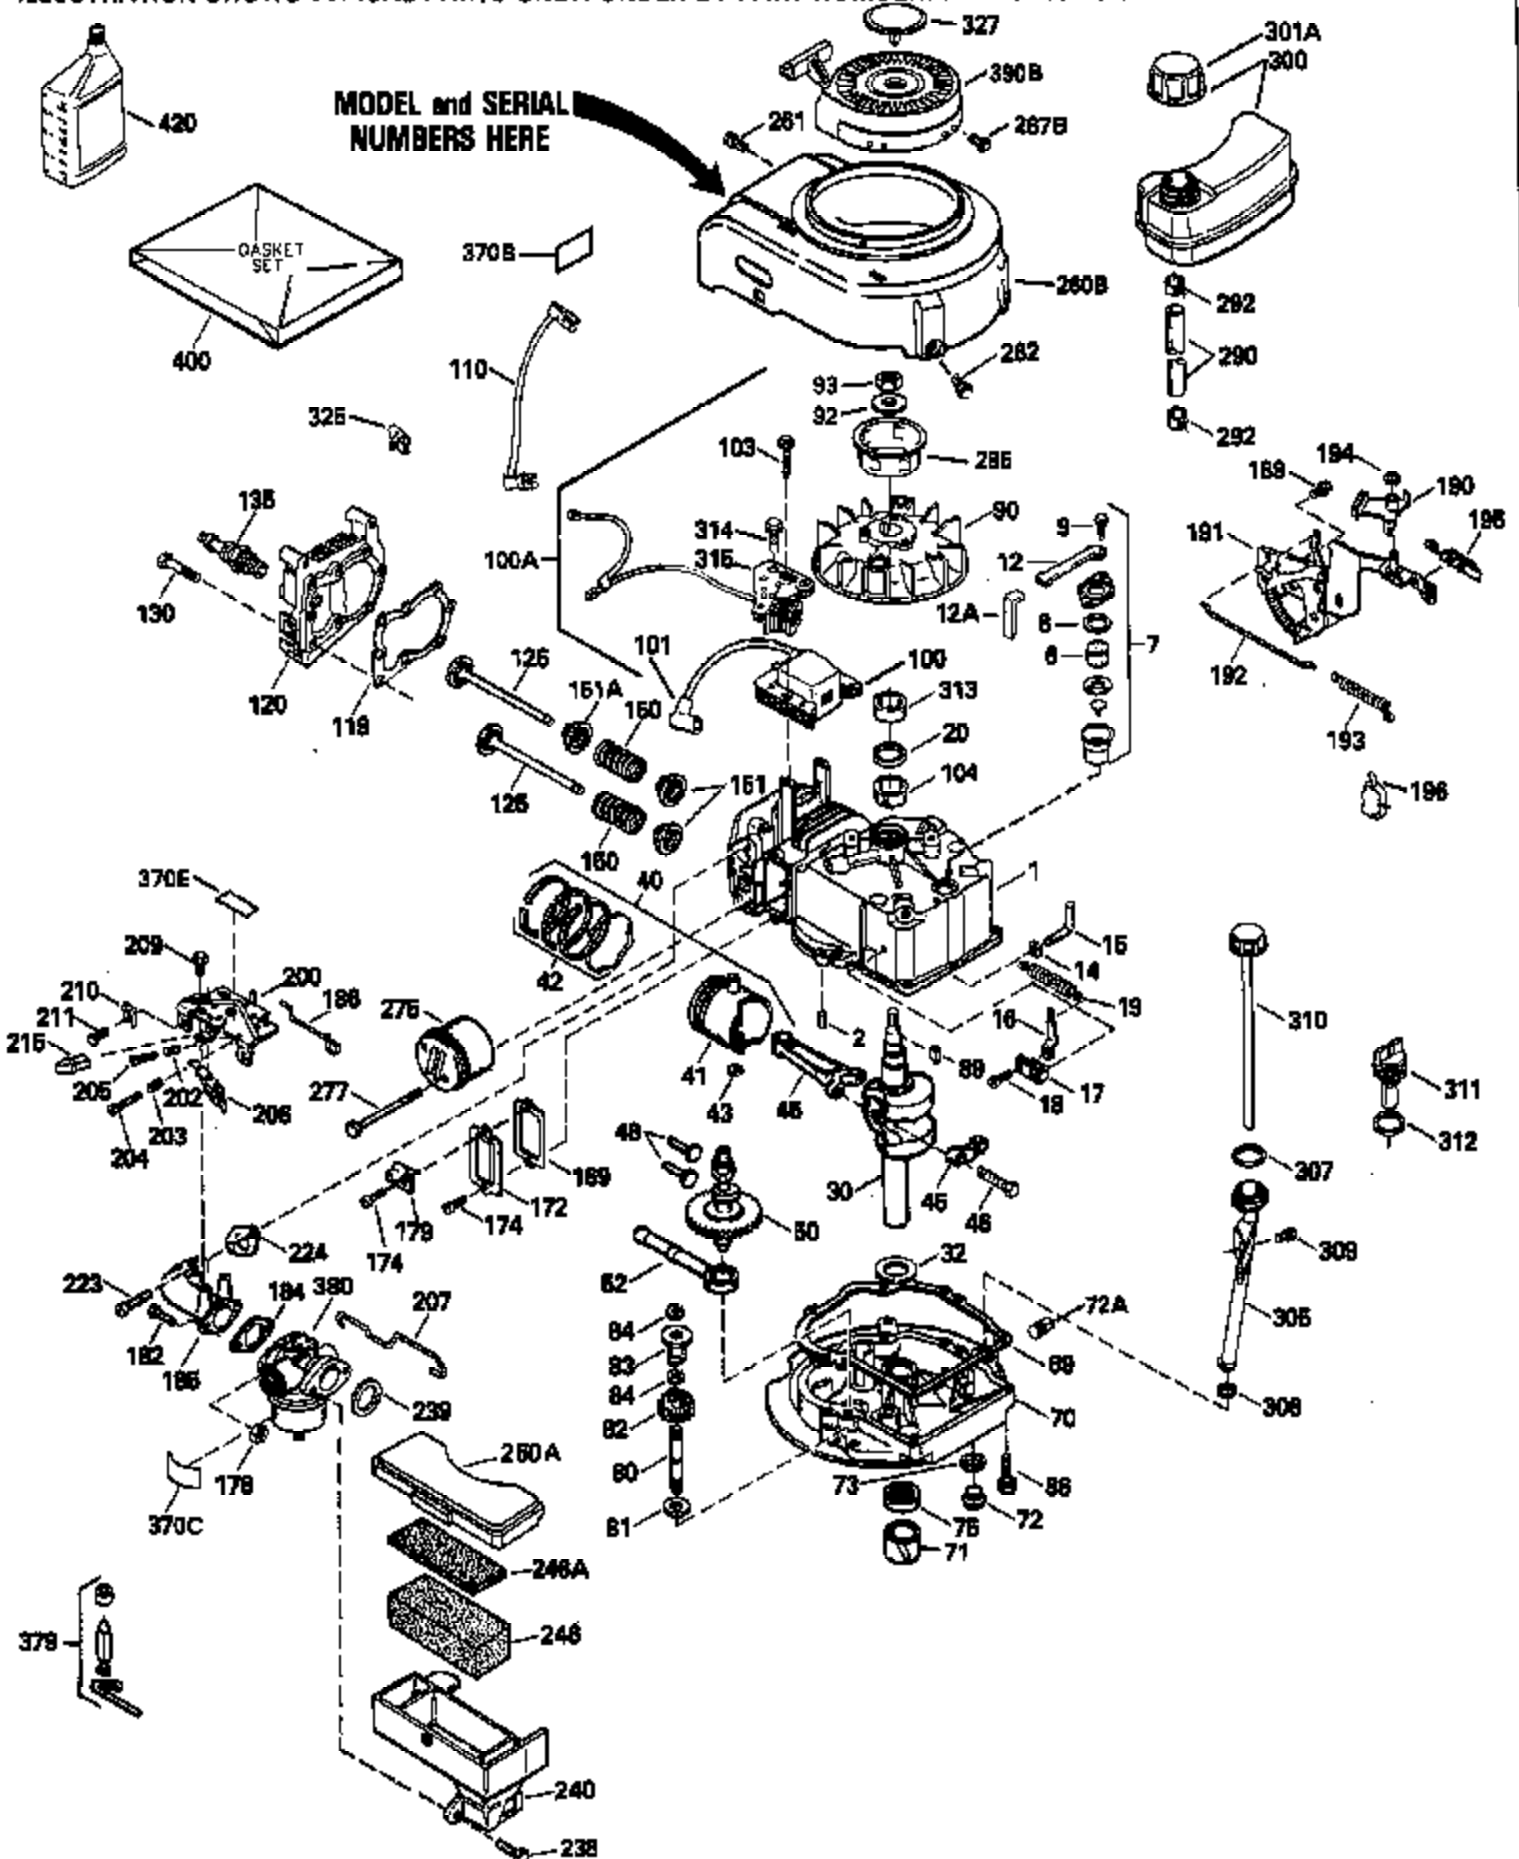

ILLUSTRATION SHOWS TYPICAL PARTS ONLY. ORDER BY PART NUMBER. PARTS NOT LISTED ARE SUPPLIED BY OEM.

Ref #	Part Number	Qty	Description
1	34975		Cylinder Ass'y. (Incl. 2, 8, 9 & 20) (2-1/2")
2	26727		Pin, Dowel
6	33734		Element, Breather
7	34214A		Breather Ass'y. (Incl. 6, 8, 9, 12 & 12A)
8	33735		* Gasket, Breather
9	30200		Screw, 10-24 x 9/16"
12	35496		Tube, Breather
14	28277		Washer
15	30589		Rod, Governor (Incl. 14)
16	31383A		Lever, Governor
17	31335		Clamp, Governor lever
18	650548		Screw, 8-32 x 5/16"
19	31361		Spring, Extension
20	32600		Seal, Oil
30	34463		Crankshaft Ass'y.
40	34514		Piston, Pin & Ring Set (Std.) (2-1/2" Bore)
40	34515		Piston, Pin & Ring Set (.010" OS)
40	34516		Piston, Pin & Ring Set (.020" OS)
41	32538B		Piston & Pin Ass'y. (Incl. 43)(Std.)(2-1/2")
41	32548B		Piston & Pin Ass'y. (Incl. 43) (.010" OS)
41	32549B		Piston & Pin Ass'y. (Incl. 43) (.020" OS)
42	28986		Ring Set (Std.) (2-1/2" Bore)
42	28987		Ring Set (.010" OS)
42	28988		Ring Set (.020" OS)
43	20381		Ring, Piston pin retaining
45	30963B		Rod Assy., Connecting (Incl. 46)
46	32610A		Bolt, Connecting rod
48	27241		Lifter, Valve
50	33148A		Camshaft
52	29914		Oil Pump Assy.
69	35261		* Gasket, Mounting flange
70	35651B		Mounting Flange (Incl. 72, 72A, 73, 7 5 & 80)
72	30572		Plug, Oil drain (Incl. 73)
73	28833		* Drain Plug Gasket (Not req. W/plastic plug)
75	26208		Seal, Oil
80	30574		Shaft, Governor
81	30590A		Washer, Flat
82	30591		Gear Assy., Governor (Incl. 81)
83	30588A		Spool, Governor
84	29193		Ring, Retaining
86	650488		Screw, 1/4-20 x 1-1/4"
89	611004		Flywheel Key
90	611112		Flywheel
92	650815		Washer, Belleville
93	650816		Nut, Flywheel
100	730207		Magneto-to-Solid State Conversion Kit (Includes solid state module, solid state flywheel key, and instructions.)(Use as required on external ignition engines only.)
100	34443A		Solid State Assy.
103	650814		Screw, Torx T-15, 10-24 x 1"
110	34961		Ground Wire
119	29953C		* Gasket, Cylinder head
120	34335		Head, Cylinder
125	29313C		Exhaust Valve (Std.) (Incl. 151)
125	29315C		Exhaust Valve (1/32" OS) (Incl. 151)
126	29314B		Intake Valve (Std.) (Incl. 151)
126	29315C		Intake Valve (1/32" OS) (Incl. 151)