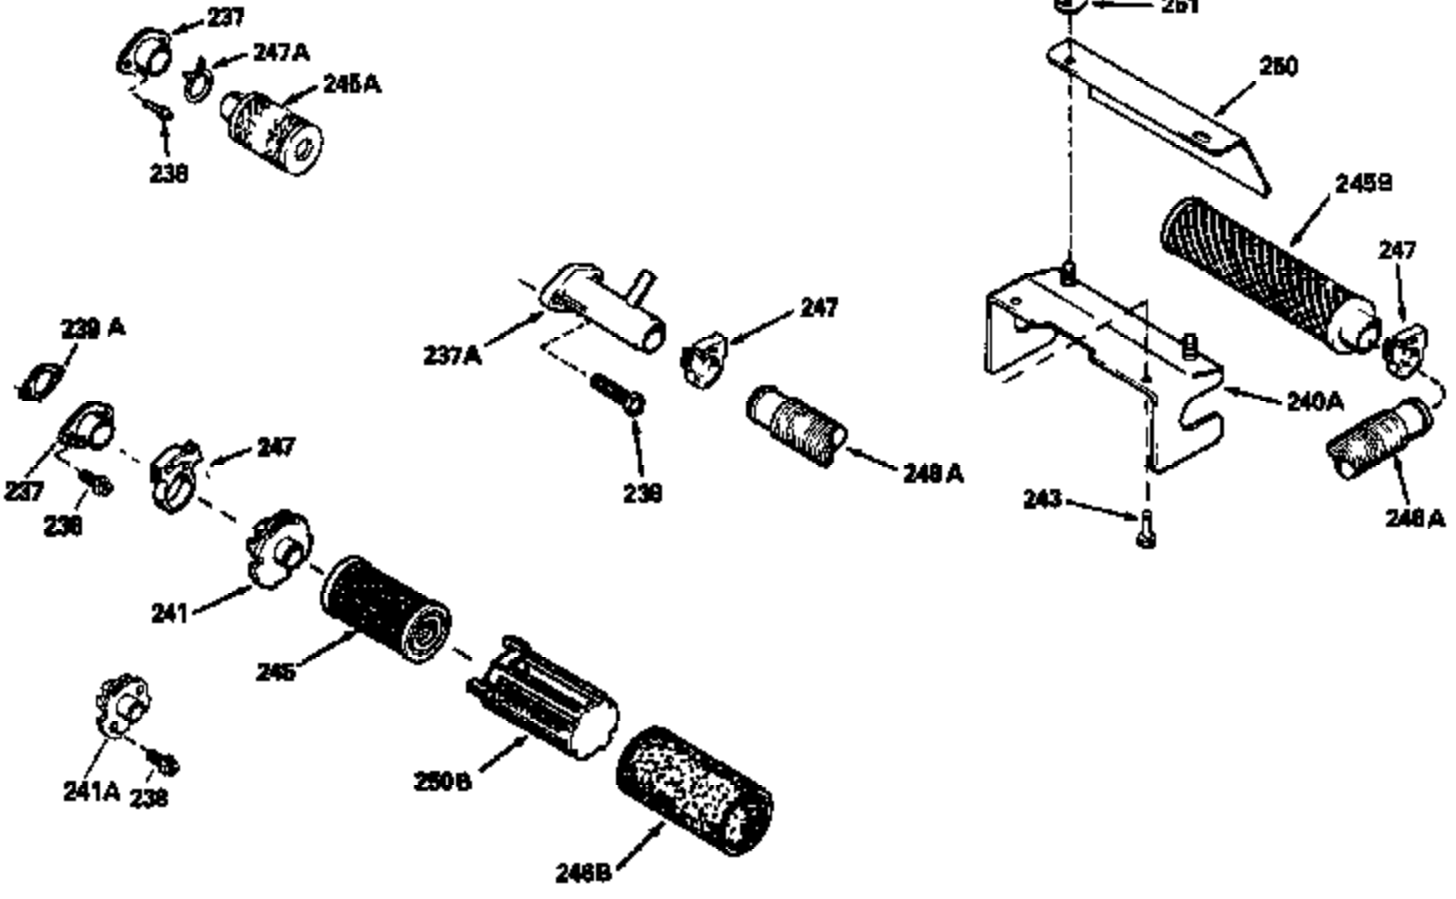

Ref #	Part Number	Qty	Description
19	31361		Spring, Extension
69	35261		* Gasket, Mounting flange
182	6201		Screw, 1/4-28 x 7/8"
185	31384A		Pipe, Intake (Incl. 224)
186	34337		Link, Governor spring
209	30200		Screw, 10-24 x 9/16"
223	650451		Screw, 1/4-20 x 1"
237	32971		Adapter, Air cleaner
238	650709		Screw, 10-32 x 7/16"
239A	35815		* Gasket, Air cleaner
246B	35435		Filter, Pre-Air (Use as required)