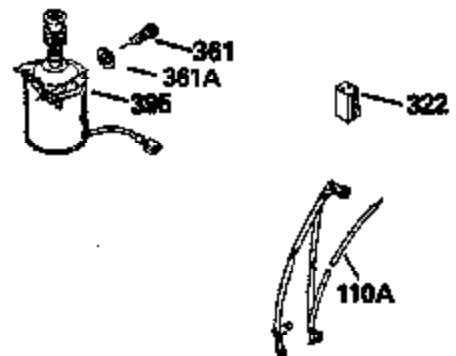

Ref #	Part Number	Qty	Description
189	650839		Screw, 1/4-20 x 3/8"
190	35831		Lever, Brake
191	35015B		Bracket Assy., S.E. Brake (Incl. 195)
194	32309		Ring, Retaining
195	610973		Terminal Assy.
274	26754A		* Gasket, Exhaust (Use as required)
275A	35603		Muffler (Incl. 277)
276	33753		Plate, Lock
277	650795		Screw, 1/4-20 x 2-1/4"
277A	30063		Screw, 1/4-20 x 1/2" (Use as required)
370F	34387		Decal, Instruction (Optional)
415	730162		Muffler Adap.Kit(Incl.274,277A)(Use a s req.)
430	730574		Debris Screen Kit (Incl. 370F,431-433)(Opt.)
431	35596		Screen, Debris (Optional)
432	35597		Bracket, Debris screen (Optional)
433	650910		Screw, 8-32 x 1/4" (Optional)