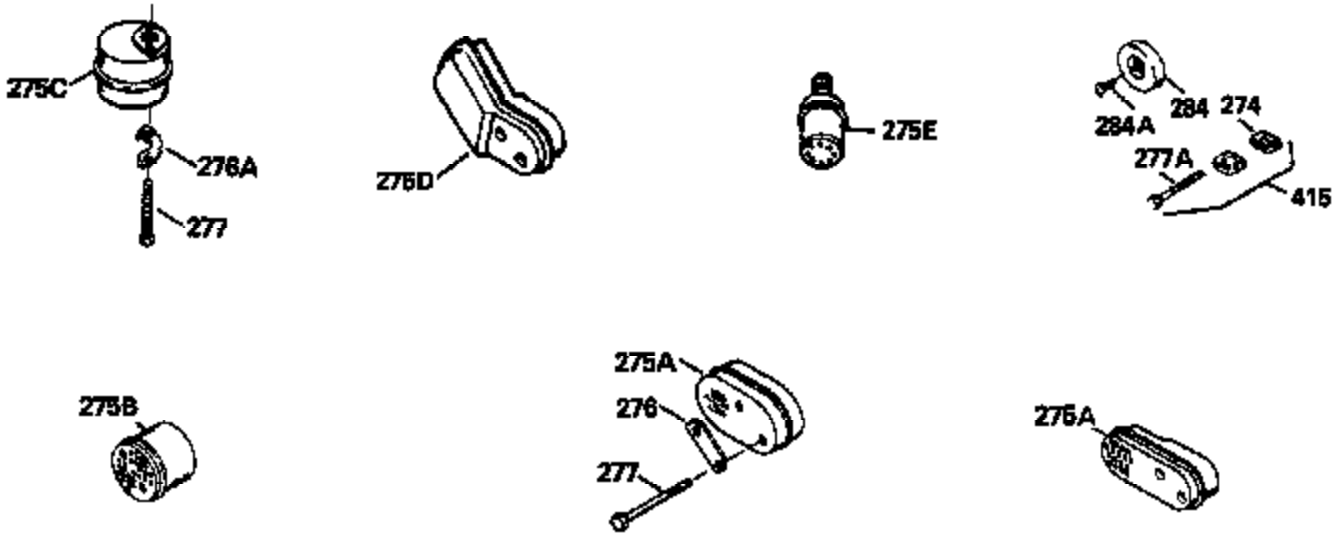

Ref #	Part Number	Qty	Description
189	650839		Screw, 1/4-20 x 3/8"
190	35831		Lever, Brake
191	35015B		Bracket Assy., S.E. Brake (Incl. 195)
194	32309		Ring, Retaining
195	610973		Terminal Assy.
274	26754A		* Gasket, Exhaust (Use as required)
275A	35603		Muffler (Incl. 277)
276	33753		Plate, Lock
277	650795		Screw, 1/4-20 x 2-1/4"
277A	30063		Screw, 1/4-20 x 1/2" (Use as required)
370F	34387		Decal, Instruction (Optional)
415	730162		Muffler Adap.Kit(Incl.274,277A)(Use a s req.)
430	730574		Debris Screen Kit (Incl. 370F,431-433)(Opt.)
431	35596		Screen, Debris (Optional)
432	35597		Bracket, Debris screen (Optional)
433	650910		Screw, 8-32 x 1/4" (Optional)