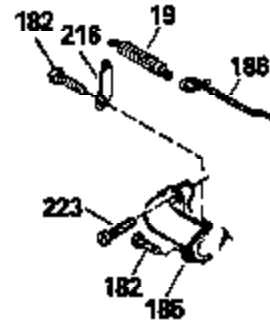

Ref #	Part Number	Qty	Description
19	31361		Spring, Extension
69	35261		* Gasket, Mounting flange
182	6201		Screw, 1/4-28 x 7/8"
185	31384A		Pipe, Intake (Incl. 224)
186	34337		Link, Governor spring
209	30200		Screw, 10-24 x 9/16"
223	650451		Screw, 1/4-20 x 1"
237	32971		Adapter, Air cleaner
238	650709		Screw, 10-32 x 7/16"
239A	35815		* Gasket, Air cleaner
246B	35435		Filter, Pre-Air (Use as required)