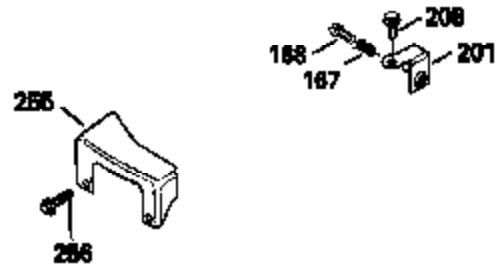

Ref #	Part Number	Qty	Description
19	31361		Spring, Extension
69	35261		* Gasket, Mounting flange
182	6201		Screw, 1/4-28 x 7/8"
185	31384A		Pipe, Intake (Incl. 224)
186	34337		Link, Governor spring
209	30200		Screw, 10-24 x 9/16"
223	650451		Screw, 1/4-20 x 1"
237	32971		Adapter, Air cleaner
238	650709		Screw, 10-32 x 7/16"
239A	35815		* Gasket, Air cleaner
246B	35435		Filter, Pre-Air (Use as required)