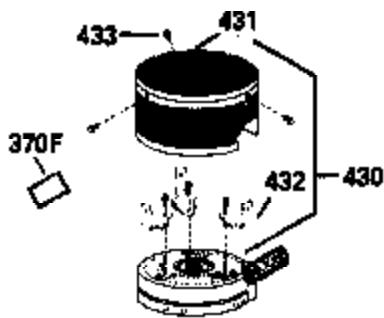

Ref #	Part Number	Qty	Description
189	650839		Screw, 1/4-20 x 3/8"
190	35831		Lever, Brake
191	35015B		Bracket Assy., S.E. Brake (Incl. 195)
194	32309		Ring, Retaining
195	610973		Terminal Assy.
274	26754A		* Gasket, Exhaust (Use as required)
275A	35603		Muffler (Incl. 277)
276	33753		Plate, Lock
277	650795		Screw, 1/4-20 x 2-1/4"
277A	30063		Screw, 1/4-20 x 1/2" (Use as required)
370F	34387		Decal, Instruction (Optional)
415	730162		Muffler Adap.Kit(Incl.274,277A)(Use a s req.)
430	730574		Debris Screen Kit (Incl. 370F,431-433)(Opt.)
431	35596		Screen, Debris (Optional)
432	35597		Bracket, Debris screen (Optional)
433	650910		Screw, 8-32 x 1/4" (Optional)