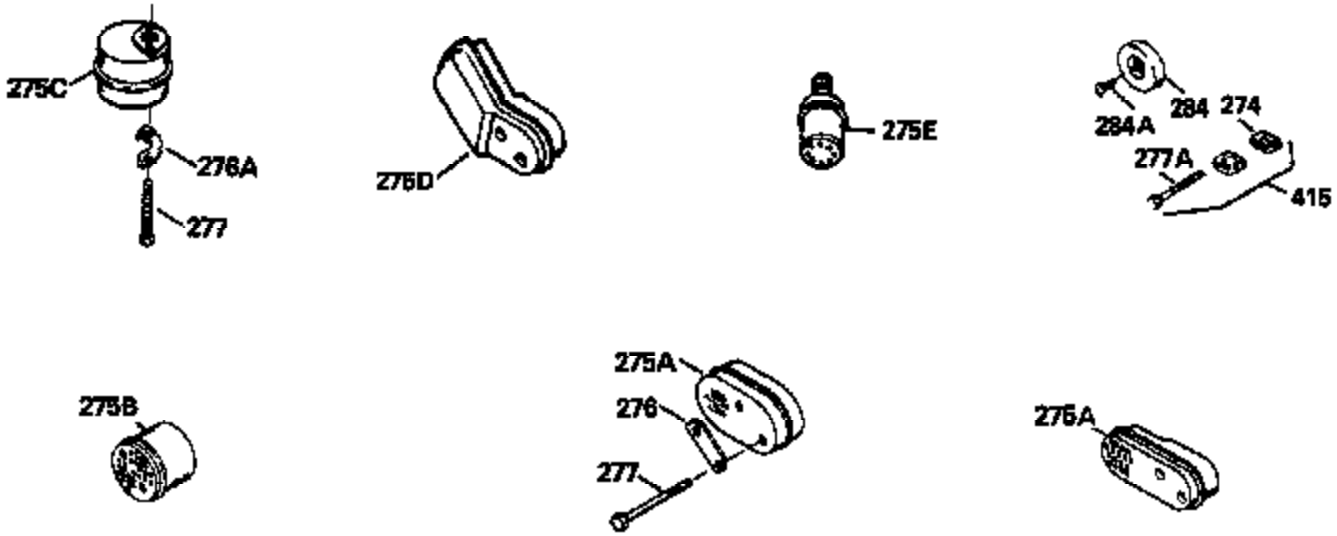

Ref #	Part Number	Qty	Description
210	27793		Clip, Conduit
211	28942		Screw, 10-32 x 3/8"
274	26754A		* Gasket, Exhaust (Use as required)
275A	35603		Muffler (Incl. 277)
276	33753		Plate, Lock
277A	30063		Screw, 1/4-20 x 1/2" (Use as required)
277	650795		Screw, 1/4-20 x 2-1/4"
370F	34387		Decal, Instruction (Optional)
415	730162		Muffler Adap.Kit(Incl.274,277A)(Use a s req.)
430	730574		Debris Screen Kit (Incl. 370F,431-433)(Opt.)
431	35596		Screen, Debris (Optional)
432	35597		Bracket, Debris screen (Optional)
433	650910		Screw, 8-32 x 1/4" (Optional)