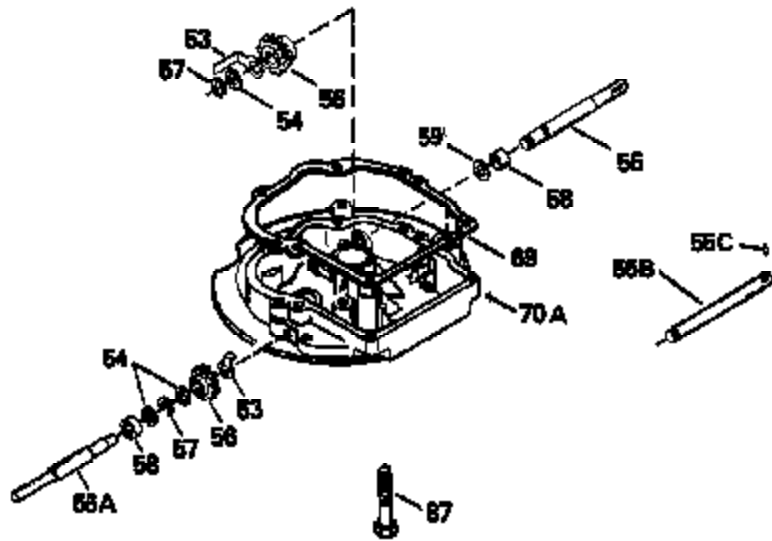

Ref #	Part Number	Qty	Description
19	31361		Spring, Extension
69	35261		* Gasket, Mounting flange
182	6201		Screw, 1/4-28 x 7/8"
185	31384A		Pipe, Intake (Incl. 224)
186	34337		Link, Governor spring
209	30200		Screw, 10-24 x 9/16"
223	650451		Screw, 1/4-20 x 1"
237	32971		Adapter, Air cleaner
238	650709		Screw, 10-32 x 7/16"
239A	35815		* Gasket, Air cleaner
246B	35435		Filter, Pre-Air (Use as required)