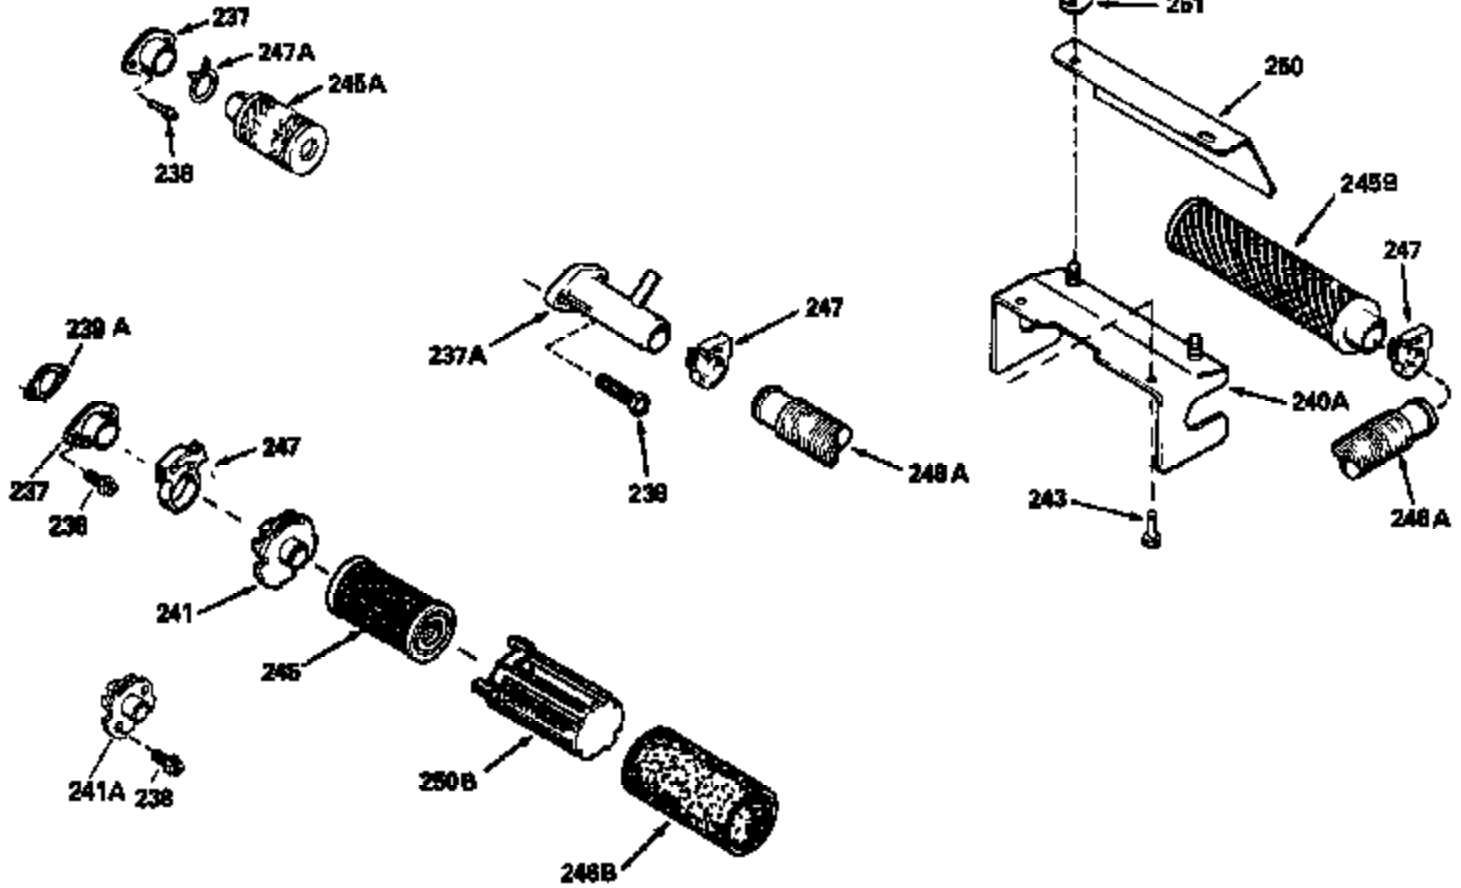

Ref #	Part Number	Qty	Description
19	31361		Spring, Extension
69	35261		* Gasket, Mounting flange
182	6201		Screw, 1/4-28 x 7/8"
185	31384A		Pipe, Intake (Incl. 224)
186	34337		Link, Governor spring
209	30200		Screw, 10-24 x 9/16"
223	650451		Screw, 1/4-20 x 1"
237	32971		Adapter, Air cleaner
238	650709		Screw, 10-32 x 7/16"
239A	35815		* Gasket, Air cleaner
246B	35435		Filter, Pre-Air (Use as required)