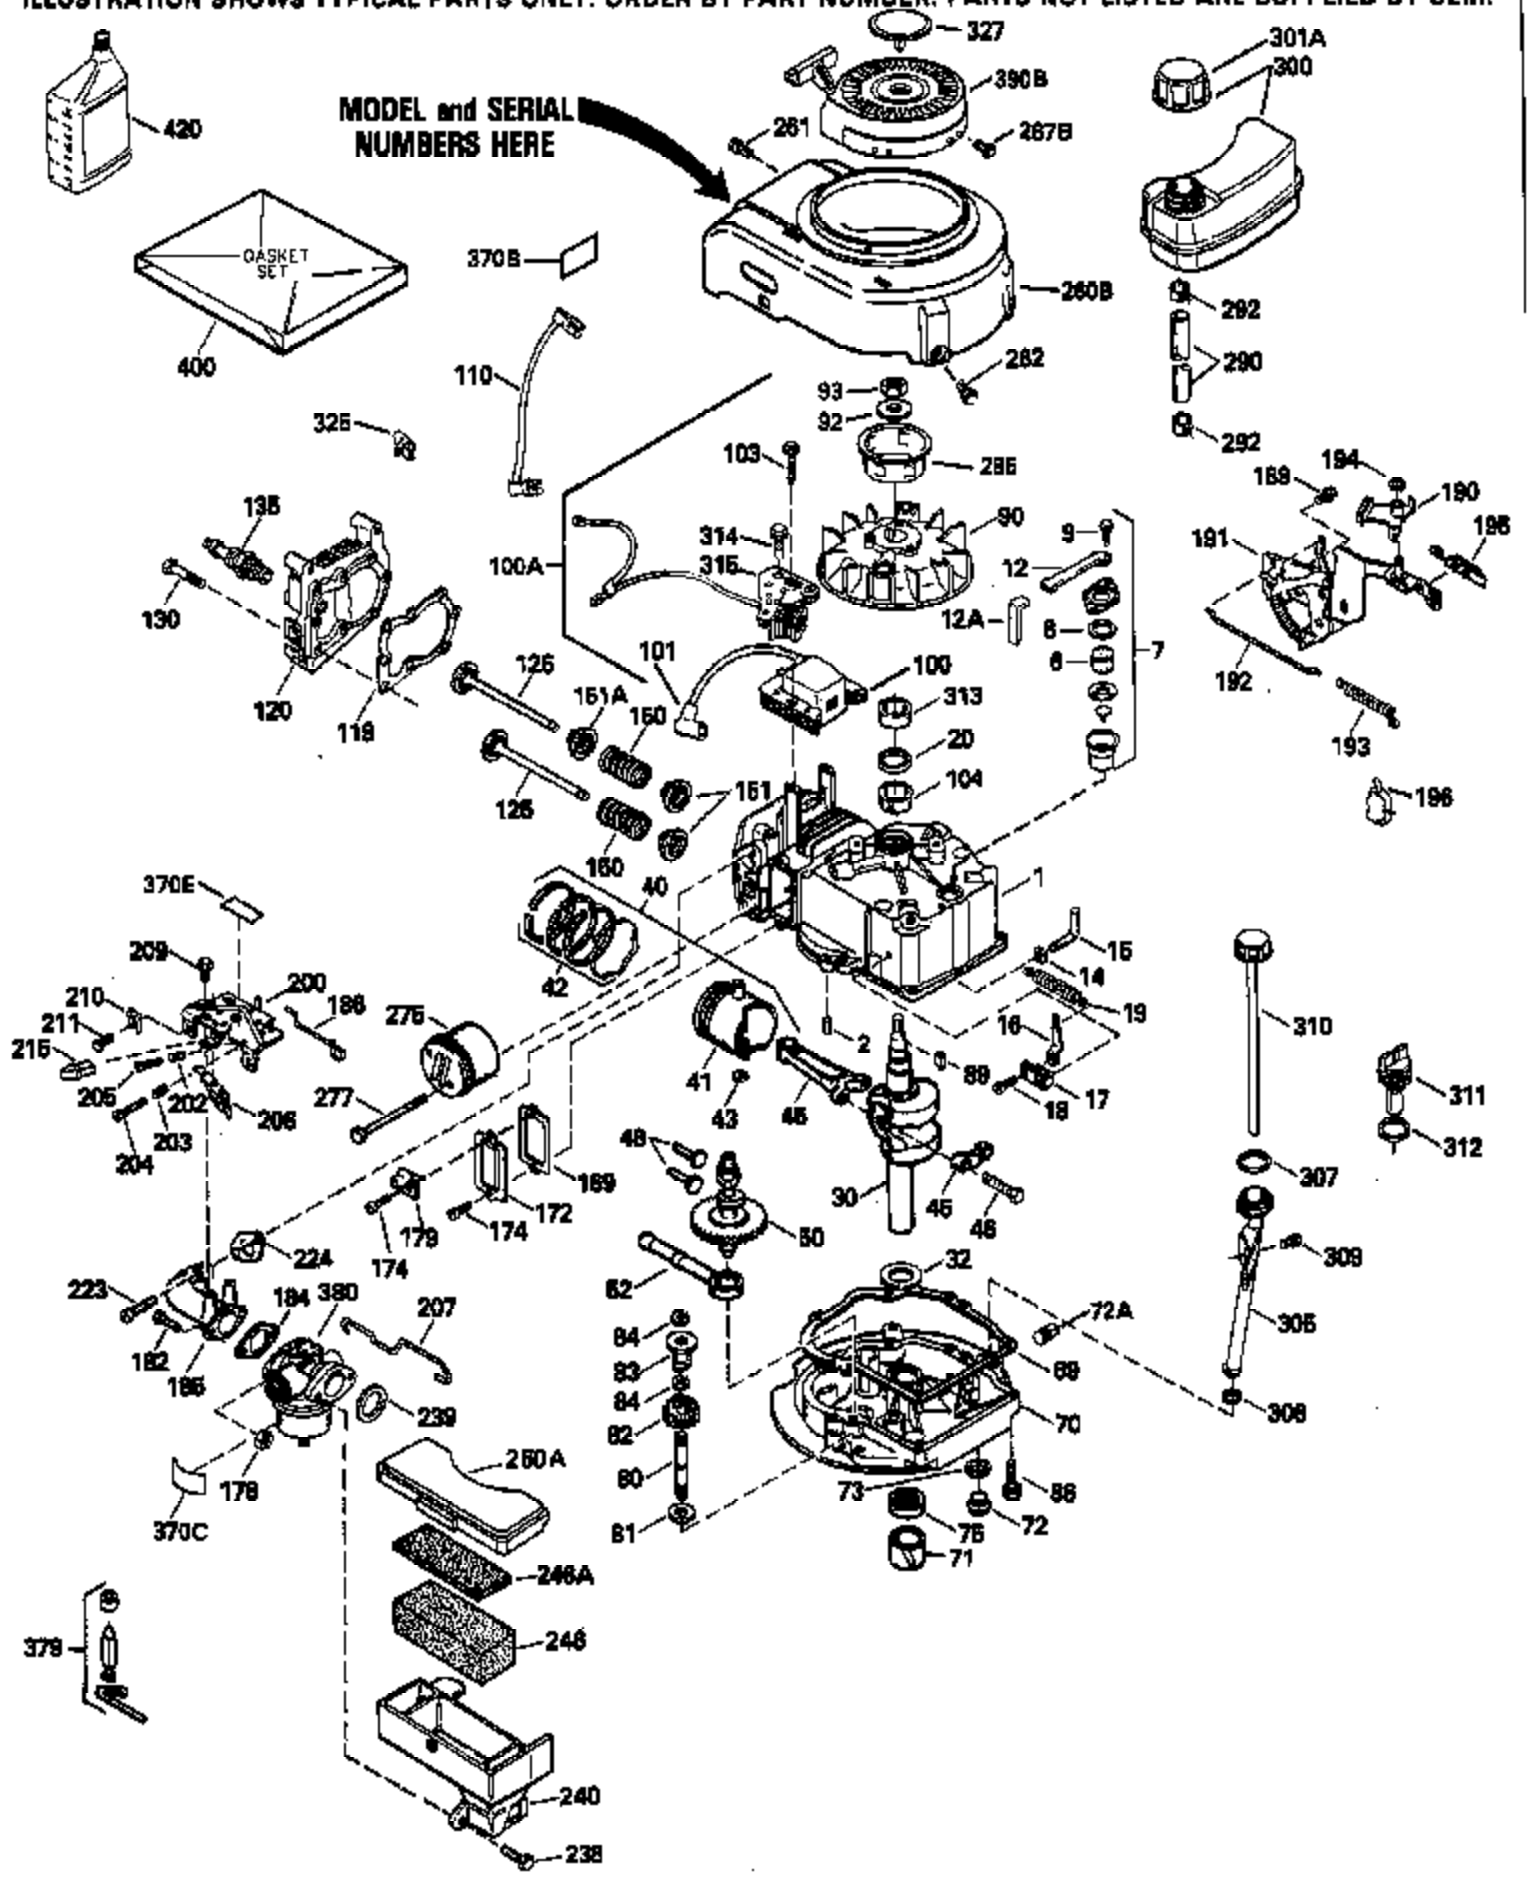

ILLUSTRATION SHOWS TYPICAL PARTS ONLY. ORDER BY PART NUMBER. PARTS NOT LISTED ARE SUPPLIED BY OEM.

Ref #	Part Number	Qty	Description
1	34975		Cylinder Ass'y. (Incl. 2, 8, 9 & 20) (2-1/2")
2	26727		Pin, Dowel
6	33734		Element, Breather
7	34214A		Breather Ass'y. (Incl. 6, 8, 9, 12 & 12A)
8	33735		* Gasket, Breather
9	30200		Screw, 10-24 x 9/16"
12	35496		Tube, Breather
14	28277		Washer
15	30589		Rod, Governor (Incl. 14)
16	31383A		Lever, Governor
17	31335		Clamp, Governor lever
18	650548		Screw, 8-32 x 5/16"
19	31361		Spring, Extension
20	32600		Seal, Oil
30	34460A		Crankshaft Ass'y.
40	34514		Piston, Pin & Ring Set (Std.) (2-1/2" Bore)
40	34515		Piston, Pin & Ring Set (.010" OS)
40	34516		Piston, Pin & Ring Set (.020" OS)
41	32538B		Piston & Pin Ass'y. (Incl. 43)(Std.)(2-1/2")
41	32548B		Piston & Pin Ass'y. (Incl. 43) (.010" OS)
41	32549B		Piston & Pin Ass'y. (Incl. 43) (.020" OS)
42	28986		Ring Set (Std.) (2-1/2" Bore)
42	28987		Ring Set (.010" OS)
42	28988		Ring Set (.020" OS)
43	20381		Ring, Piston pin retaining
45	30963B		Rod Assy., Connecting (Incl. 46)
46	32610A		Bolt, Connecting rod
48	27241		Lifter, Valve
50	33148A		Camshaft
52	29914		Oil Pump Assy.
69	35261		* Gasket, Mounting flange
70	35651B		Mounting Flange (Incl. 72, 72A, 73, 7 5 & 80)
72	30572		Plug, Oil drain (Incl. 73)
73	28833		* Drain Plug Gasket (Not req. W/plastic plug)
75	26208		Seal, Oil
80	30574		Shaft, Governor
81	30590A		Washer, Flat
82	30591		Gear Assy., Governor (Incl. 81)
83	30588A		Spool, Governor
84	29193		Ring, Retaining
86	650488		Screw, 1/4-20 x 1-1/4"
89	611004		Flywheel Key
90	611112		Flywheel
92	650815		Washer, Belleville
93	650816		Nut, Flywheel
100	730207		Magneto-to-Solid State Conversion Kit (Includes solid state module, solid state flywheel key, and instructions.)(Use as required on external ignition engines only.)
100	34443A		Solid State Assy.
101	610118		Cover, Spark plug
103	650814		Screw, Torx T-15, 10-24 x 1"
110	34231		Ground Wire
119	29953C		* Gasket, Cylinder head
120	34335		Head, Cylinder
125	29313C		Exhaust Valve (Std.) (Incl. 151)
125	29315C		Exhaust Valve (1/32" OS) (Incl. 151)
126	29314B		Intake Valve (Std.) (Incl. 151)