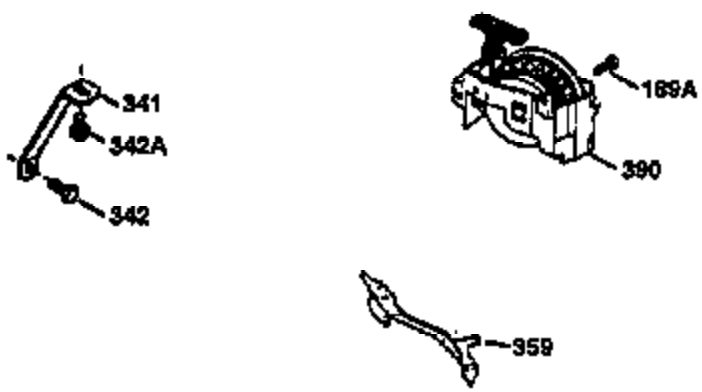

ILLUSTRATION SHOWS TYPICAL PARTS ONLY, ORDER BY PART NUMBER. PARTS NOT LISTED ARE SUPPLIED BY OEM.

Ref #	Part Number	Qty	Description
243	650899	2	Screw, 10-32 x 2-3/32"
245	35500	1	Air Cleaner Filter
247	35505	2	Air Cleaner Tube Clamp
248	35504	1	Air Cleaner Tube
250	35503	1	Air Cleaner Cover
260	35497	1	Blower Housing
263	35502	1	Trim Ring
287	650884	2	Screw, 8-32 x 1/2"
299	650900	2	"U" Type Nut, 10-32
300	35501A	1	Shroud & Tank Ass'y. (Incl.299 & 301)
301	35355	1	Fuel Cap
347	650898	4	Screw, 10-32 x 27/32"
370	34144	1	Primer Decal
390	590686	1	Rewind Starter