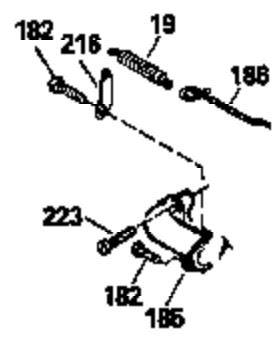

ILLUSTRATION SHOWS TYPICAL PARTS ONLY. ORDER BY PART NUMBER. PARTS NOT LISTED ARE SUPPLIED BY OEM.

Ref #	Part Number	Qty	Description
118	730194		Rope Guide Kit (Use as required with 34476 fuel tank)
237	32971		Adapter, Air cleaner
238	650709		Screw, 10-32 x 7/16"
243A	650899		Screw, 10-32 x 2-3/32"
245C	35500		Air Cleaner Filter
246C	35705		Filter, Pre-Air (Optional)
247B	35505		Clamp, Air cleaner tube
248	35504		Tube, Air cleaner
250C	35503		Cover, Air cleaner
260B	35497		Housing, Blower
262	650831		Screw, 1/4-20 x 15/32"
263	35502		Ring, Shroud
287A	650735		Screw, 10-24 x 3/8" (Use as required)
287A			Pop Rivet, (3/16" Dia.)(Purchase locally)
287B	650884		Screw, 8-32 x 1/2"
299	650900		Clip, "U" Type Nut, 10-32
300C	35501A		Shroud & Tank Ass'y. (Incl. 299 & 301 A)
301A	35355		Fuel Cap
327	35932		Plug, Starter
347	650898		Screw, 10-32 x 27/32"
354	35025		Staple (Not used on all models)
357	34985		Rope Stop & Staple Ass'y. (Incl. 354)
390B	590621		Rewind Starter (Refer to Division 5, Section C, page 34 or Fiche 8, Grid G-9 for breakdown)

Ref #	Part Number	Qty	Description
	19 31361		Spring, Extension
	53 31745		Tang, Washer
	54 31747		Washer, Flat
	55 35667		Shaft, P.T.O.
	56 31746		Left Hand Worm Gear
	57 31749		Ring, Retaining
	58 31744		Seal, Oil
	59 31787		Washer, Flat
	69 35261		* Gasket, Mounting flange
	70A 33521C		Flange Ass'y. (Incl.58, 72, 72A, 73, 75 & 80)
	87 650492		Screw, 1/4-20 x 2-1/4"
	182 6201		Screw, 1/4-28 x 7/8"
	185 31384A		Pipe, Intake (Incl. 224)
	186 34337		Link, Governor spring
	209 30200		Screw, 10-24 x 9/16"
	223 650451		Screw, 1/4-20 x 1"
	237 32971		Adapter, Air cleaner
	238 650709		Screw, 10-32 x 7/16"
	239A 35815		* Gasket, Air cleaner
	246B 35435		Filter, Pre-Air (Use as required)