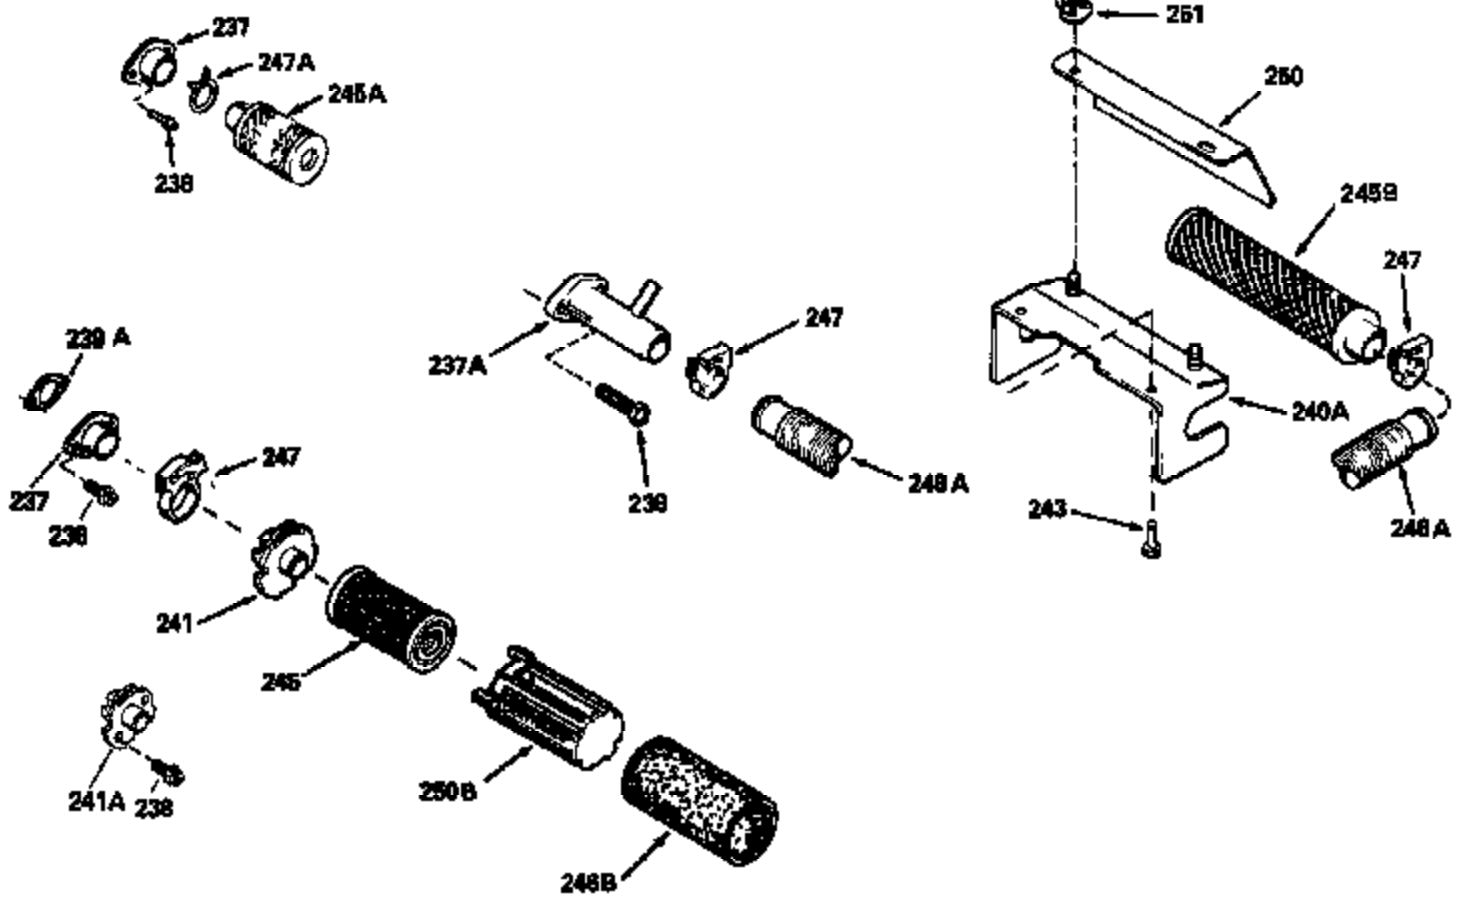

Ref #	Part Number	Qty	Description
390B	590621		Rewind Starter (Refer to Division 5, Section C, page 34 or Fiche 8, Grid G-9 for breakdown)
400	33238C		* Gasket Set (Incl. items marked *)
420	730225		SAE 30, 4-Cycle Engine Oil (Quart)

ILLUSTRATION SHOWS TYPICAL PARTS ONLY. ORDER BY PART NUMBER. PARTS NOT LISTED ARE SUPPLIED BY OEM.

Ref #	Part Number	Qty	Description
118	730194		Rope Guide Kit (Use as required with 34476 fuel tank)
237	32971		Adapter, Air cleaner
238	650709		Screw, 10-32 x 7/16"
243A	650899		Screw, 10-32 x 2-3/32"
245C	35500		Air Cleaner Filter
246C	35705		Filter, Pre-Air (Optional)
247B	35505		Clamp, Air cleaner tube
248	35504		Tube, Air cleaner
250C	35503		Cover, Air cleaner
260B	35497		Housing, Blower
262	650831		Screw, 1/4-20 x 15/32"
263	35502		Ring, Shroud
287A	650735		Screw, 10-24 x 3/8" (Use as required)
287A			Pop Rivet, (3/16" Dia.)(Purchase locally)
287B	650884		Screw, 8-32 x 1/2"
299	650900		Clip, "U" Type Nut, 10-32
300C	35501A		Shroud & Tank Ass'y. (Incl. 299 & 301 A)
301A	35355		Fuel Cap
327	35932		Plug, Starter
347	650898		Screw, 10-32 x 27/32"
354	35025		Staple (Not used on all models)
357	34985		Rope Stop & Staple Ass'y. (Incl. 354)
390B	590621		Rewind Starter (Refer to Division 5, Section C, page 34 or Fiche 8, Grid G-9 for breakdown)

Ref #	Part Number	Qty	Description
	19 31361		Spring, Extension
	53 31745		Tang, Washer
	54 31747		Washer, Flat
	55 35667		Shaft, P.T.O.
	56 31746		Left Hand Worm Gear
	57 31749		Ring, Retaining
	58 31744		Seal, Oil
	59 31787		Washer, Flat
	69 35261		* Gasket, Mounting flange
	70A 33521C		Flange Ass'y. (Incl.58, 72, 72A, 73, 75 & 80)
	87 650492		Screw, 1/4-20 x 2-1/4"
	182 6201		Screw, 1/4-28 x 7/8"
	185 31384A		Pipe, Intake (Incl. 224)
	186 34337		Link, Governor spring
	209 30200		Screw, 10-24 x 9/16"
	223 650451		Screw, 1/4-20 x 1"
	237 32971		Adapter, Air cleaner
	238 650709		Screw, 10-32 x 7/16"
	239A 35815		* Gasket, Air cleaner
	246B 35435		Filter, Pre-Air (Use as required)