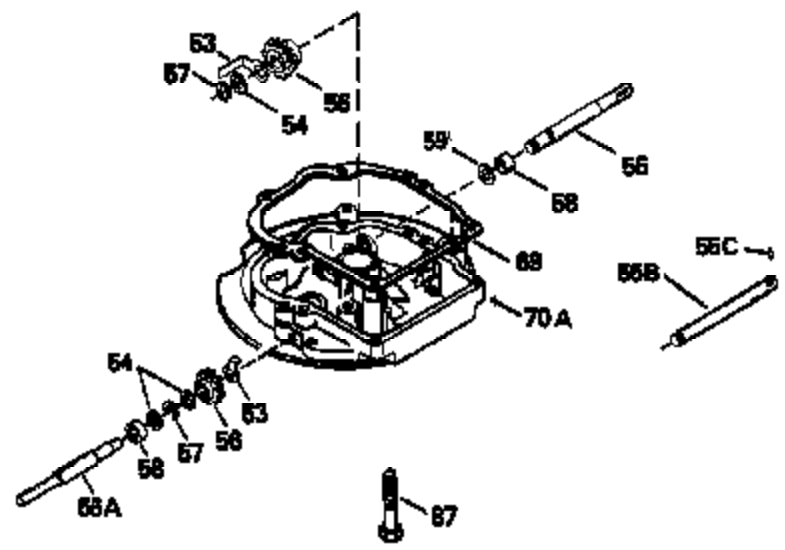

ILLUSTRATION SHOWS TYPICAL PARTS ONLY. ORDER BY PART NUMBER. PARTS NOT LISTED ARE SUPPLIED BY OEM.

Ref #	Part Number	Qty	Description
118	730194		Rope Guide Kit (Use as required with 34476 fuel tank)
237	32971		Adapter, Air cleaner
238	650709		Screw, 10-32 x 7/16"
243A	650899		Screw, 10-32 x 2-3/32"
245C	35500		Air Cleaner Filter
246C	35705		Filter, Pre-Air (Optional)
247B	35505		Clamp, Air cleaner tube
248	35504		Tube, Air cleaner
250C	35503		Cover, Air cleaner
260B	35497		Housing, Blower
262	650831		Screw, 1/4-20 x 15/32"
263	35502		Ring, Shroud
287A	650735		Screw, 10-24 x 3/8" (Use as required)
287A			Pop Rivet, (3/16" Dia.)(Purchase locally)
287B	650884		Screw, 8-32 x 1/2"
299	650900		Clip, "U" Type Nut, 10-32
300C	35501A		Shroud & Tank Ass'y. (Incl. 299 & 301 A)
301A	35355		Fuel Cap
327	35932		Plug, Starter
347	650898		Screw, 10-32 x 27/32"
354	35025		Staple (Not used on all models)
357	34985		Rope Stop & Staple Ass'y. (Incl. 354)
390B	590621		Rewind Starter (Refer to Division 5, Section C, page 34 or Fiche 8, Grid G-9 for breakdown)

Ref #	Part Number	Qty	Description
	19 31361		Spring, Extension
	53 31745		Tang, Washer
	54 31747		Washer, Flat
	55 35667		Shaft, P.T.O.
	56 31746		Left Hand Worm Gear
	57 31749		Ring, Retaining
	58 31744		Seal, Oil
	59 31787		Washer, Flat
	69 35261		* Gasket, Mounting flange
	70A 33521C		Flange Ass'y. (Incl.58, 72, 72A, 73, 75 & 80)
	87 650492		Screw, 1/4-20 x 2-1/4"
	182 6201		Screw, 1/4-28 x 7/8"
	185 31384A		Pipe, Intake (Incl. 224)
	186 34337		Link, Governor spring
	209 30200		Screw, 10-24 x 9/16"
	223 650451		Screw, 1/4-20 x 1"
	237 32971		Adapter, Air cleaner
	238 650709		Screw, 10-32 x 7/16"
	239A 35815		* Gasket, Air cleaner
	246B 35435		Filter, Pre-Air (Use as required)