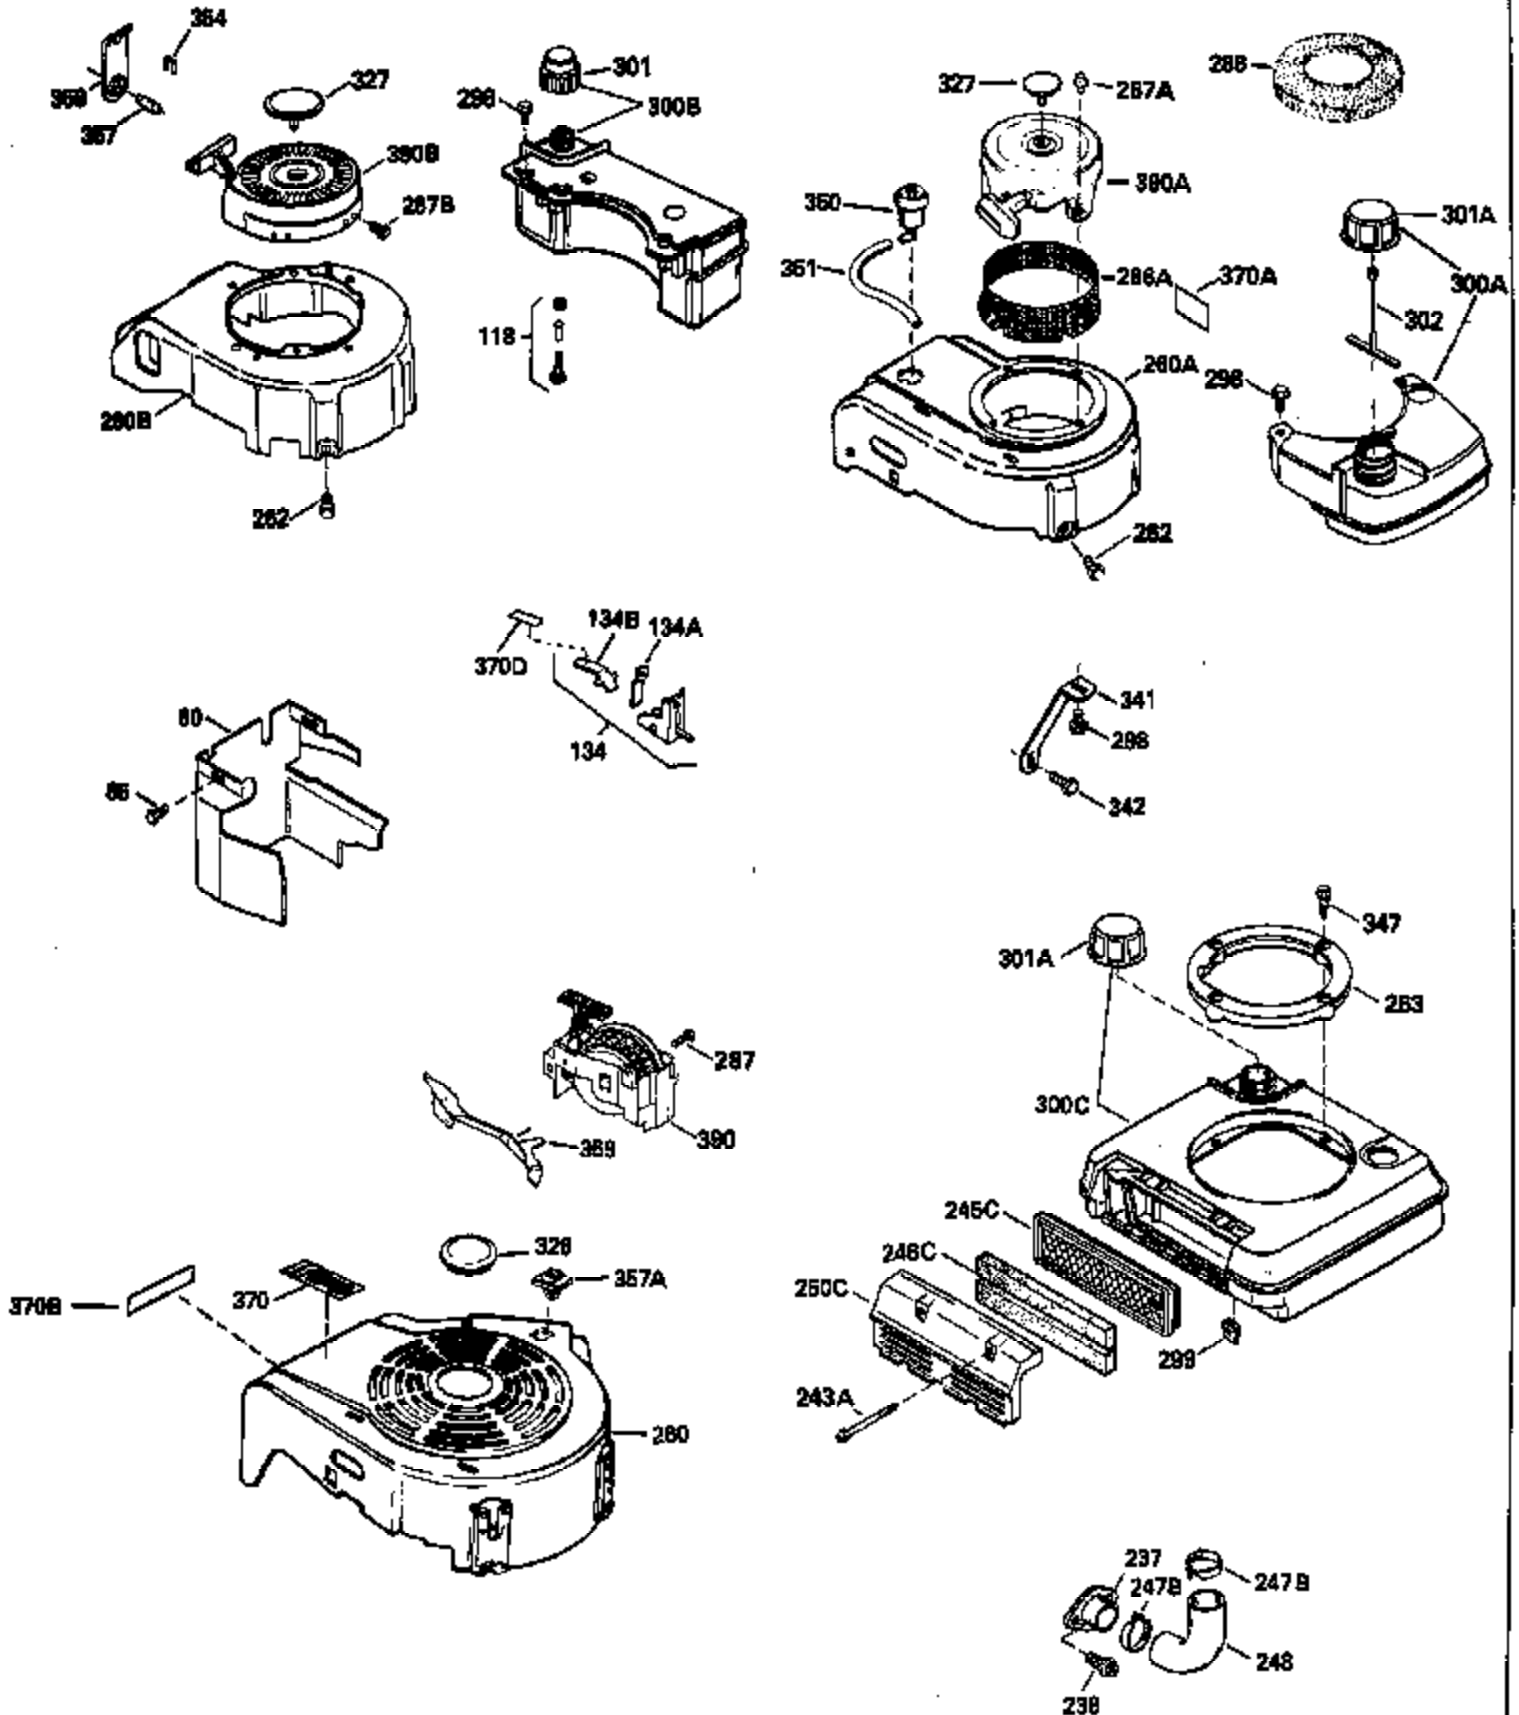

ILLUSTRATION SHOWS TYPICAL PARTS ONLY. ORDER BY PART NUMBER. PARTS NOT LISTED ARE SUPPLIED BY OEM.

Ref #	Part Number	Qty	Description
118	730194		Rope Guide Kit (Use as required with 34476 fuel tank)
237	32971		Adapter, Air cleaner
238	650709		Screw, 10-32 x 7/16"
243A	650899		Screw, 10-32 x 2-3/32"
245C	35500		Air Cleaner Filter
246C	35705		Filter, Pre-Air (Optional)
247B	35505		Clamp, Air cleaner tube
248	35504		Tube, Air cleaner
250C	35503		Cover, Air cleaner
260B	35497		Housing, Blower
262	650831		Screw, 1/4-20 x 15/32"
263	35502		Ring, Shroud
287A	650735		Screw, 10-24 x 3/8" (Use as required)
287A			Pop Rivet, (3/16" Dia.)(Purchase locally)
287B	650884		Screw, 8-32 x 1/2"
299	650900		Clip, "U" Type Nut, 10-32
300C	35501A		Shroud & Tank Ass'y. (Incl. 299 & 301 A)
301A	35355		Fuel Cap
327	35932		Plug, Starter
347	650898		Screw, 10-32 x 27/32"
354	35025		Staple (Not used on all models)
357	34985		Rope Stop & Staple Ass'y. (Incl. 354)
390B	590621		Rewind Starter (Refer to Division 5, Section C, page 34 or Fiche 8, Grid G-9 for breakdown)