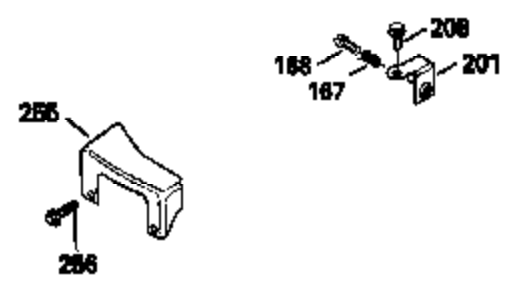

Ref #	Part Number	Qty	Description
390B	590621		Rewind Starter (Refer to Division 5, Section C, page 34 or Fiche 8, Grid G-9 for breakdown)
400	33238C		* Gasket Set (Incl. items marked *)
420	730225		SAE 30, 4-Cycle Engine Oil (Quart)

ILLUSTRATION SHOWS TYPICAL PARTS ONLY. ORDER BY PART NUMBER. PARTS NOT LISTED ARE SUPPLIED BY OEM.

Ref #	Part Number	Qty	Description
118	730194		Rope Guide Kit (Use as required with 34476 fuel tank)
237	32971		Adapter, Air cleaner
238	650709		Screw, 10-32 x 7/16"
243A	650899		Screw, 10-32 x 2-3/32"
245C	35500		Air Cleaner Filter
246C	35705		Filter, Pre-Air (Optional)
247B	35505		Clamp, Air cleaner tube
248	35504		Tube, Air cleaner
250C	35503		Cover, Air cleaner
260B	35497		Housing, Blower
262	650831		Screw, 1/4-20 x 15/32"
263	35502		Ring, Shroud
287A	650735		Screw, 10-24 x 3/8" (Use as required)
287A			Pop Rivet, (3/16" Dia.)(Purchase locally)
287B	650884		Screw, 8-32 x 1/2"
299	650900		Clip, "U" Type Nut, 10-32
300C	35501A		Shroud & Tank Ass'y. (Incl. 299 & 301 A)
301A	35355		Fuel Cap
327	35932		Plug, Starter
347	650898		Screw, 10-32 x 27/32"
354	35025		Staple (Not used on all models)
357	34985		Rope Stop & Staple Ass'y. (Incl. 354)
390B	590621		Rewind Starter (Refer to Division 5, Section C, page 34 or Fiche 8, Grid G-9 for breakdown)

Ref #	Part Number	Qty	Description
	19 31361		Spring, Extension
	53 31745		Tang, Washer
	54 31747		Washer, Flat
	55 35667		Shaft, P.T.O.
	56 31746		Left Hand Worm Gear
	57 31749		Ring, Retaining
	58 31744		Seal, Oil
	59 31787		Washer, Flat
	69 35261		* Gasket, Mounting flange
	70A 33521C		Flange Ass'y. (Incl.58, 72, 72A, 73, 75 & 80)
	87 650492		Screw, 1/4-20 x 2-1/4"
	182 6201		Screw, 1/4-28 x 7/8"
	185 31384A		Pipe, Intake (Incl. 224)
	186 34337		Link, Governor spring
	209 30200		Screw, 10-24 x 9/16"
	223 650451		Screw, 1/4-20 x 1"
	237 32971		Adapter, Air cleaner
	238 650709		Screw, 10-32 x 7/16"
	239A 35815		* Gasket, Air cleaner
	246B 35435		Filter, Pre-Air (Use as required)