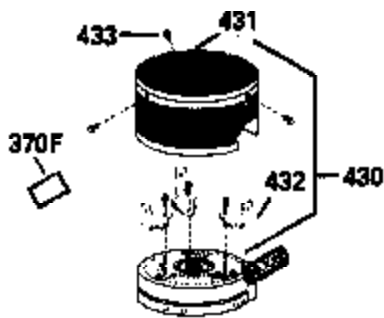

Ref #	Part Number	Qty	Description
189	650839		Screw, 1/4-20 x 3/8"
190	35831		Lever, Brake
191	35039A		Bracket Assy., S.E. Brake (Incl. 195)
194	32309		Ring, Retaining
195	610973		Terminal Assy.
210	27793		Clip, Conduit
211	28942		Screw, 10-32 x 3/8"
274	26754A		* Gasket, Exhaust (Use as required)
276	33753		Plate, Lock
277	650795		Screw, 1/4-20 x 2-1/4"
277A	30063		Screw, 1/4-20 x 1/2" (Use as required)
370F	34387		Decal, Instruction (Optional)
415	730162		Muffler Adap.Kit(Incl.274,277A)(Use a s req.)
430	730574		Debris Screen Kit (Incl. 370F,431-433)(Opt.)
431	35596		Screen, Debris (Optional)
432	35597		Bracket, Debris screen (Optional)
433	650910		Screw, 8-32 x 1/4" (Optional)