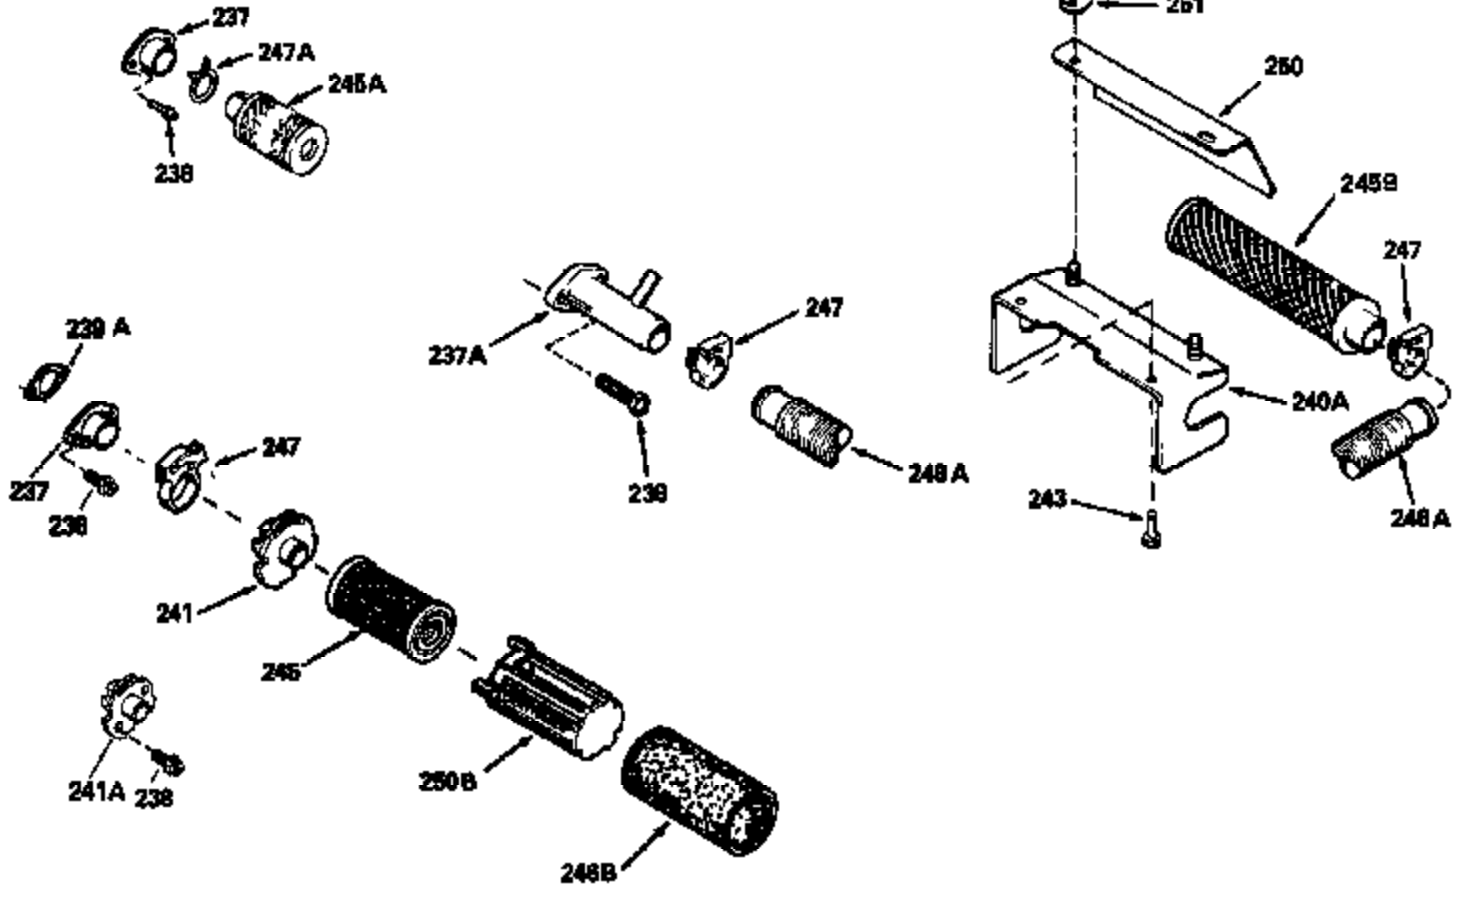

Ref #	Part Number	Qty	Description
309	650562		Screw, 10-32 x 1/2"
310	35507		Dipstick
313	34080		Spacer, Flywheel key
327	35932		Plug, Starter
379	631021		Inlet Needle, Seat & Clip Assy.
380	632467		Carburetor (Incl. 184) (Refer to Division 5, Section A, page A2-6 or Fiche 8, Grid F-1 for breakdown)
390B	590621		Rewind Starter (Refer to Division 5, Section C, page 34 or Fiche 8, Grid G-9 for breakdown)
400	33238C		* Gasket Set (Incl. items marked *)
420	730225		SAE 30, 4-Cycle Engine Oil (Quart)

ILLUSTRATION SHOWS TYPICAL PARTS ONLY. ORDER BY PART NUMBER. PARTS NOT LISTED ARE SUPPLIED BY OEM.

Ref #	Part Number	Qty	Description
118	730194		Rope Guide Kit (Use as required with 34476 fuel tank)
237	32971		Adapter, Air cleaner
238	650709		Screw, 10-32 x 7/16"
243A	650899		Screw, 10-32 x 2-3/32"
245C	35500		Air Cleaner Filter
246C	35705		Filter, Pre-Air (Optional)
247B	35505		Clamp, Air cleaner tube
248	35504		Tube, Air cleaner
250C	35503		Cover, Air cleaner
260B	35497		Housing, Blower
262	650831		Screw, 1/4-20 x 15/32"
263	35502		Ring, Shroud
287A	650735		Screw, 10-24 x 3/8" (Use as required)
287A			Pop Rivet, (3/16" Dia.)(Purchase locally)
287B	650884		Screw, 8-32 x 1/2"
299	650900		Clip, "U" Type Nut, 10-32
300C	35501A		Shroud & Tank Ass'y. (Incl. 299 & 301 A)
301A	35355		Fuel Cap
327	35932		Plug, Starter
347	650898		Screw, 10-32 x 27/32"
390B	590621		Rewind Starter (Refer to Division 5, Section C, page 34 or Fiche 8, Grid G-9 for breakdown)

Ref #	Part Number	Qty	Description
19	31361		Spring, Extension
69	35261		* Gasket, Mounting flange
182	6201		Screw, 1/4-28 x 7/8"
185	31384A		Pipe, Intake (Incl. 224)
186	34337		Link, Governor spring
209	30200		Screw, 10-24 x 9/16"
223	650451		Screw, 1/4-20 x 1"
237	32971		Adapter, Air cleaner
238	650709		Screw, 10-32 x 7/16"
239A	35815		* Gasket, Air cleaner
246B	35435		Filter, Pre-Air (Use as required)