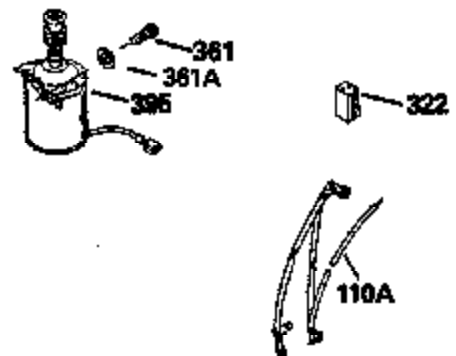

Ref #	Part Number	Qty	Description
189	650839		Screw, 1/4-20 x 3/8"
190	35831		Lever, Brake
191	35039A		Bracket Assy., S.E. Brake (Incl. 195)
194	32309		Ring, Retaining
195	610973		Terminal Assy.
210	27793		Clip, Conduit
211	28942		Screw, 10-32 x 3/8"
274	26754A		* Gasket, Exhaust (Use as required)
276	33753		Plate, Lock
277	650795		Screw, 1/4-20 x 2-1/4"
277A	30063		Screw, 1/4-20 x 1/2" (Use as required)
370F	34387		Decal, Instruction (Optional)
415	730162		Muffler Adap.Kit(Incl.274,277A)(Use a s req.)
430	730574		Debris Screen Kit (Incl. 370F,431-433)(Opt.)
431	35596		Screen, Debris (Optional)
432	35597		Bracket, Debris screen (Optional)
433	650910		Screw, 8-32 x 1/4" (Optional)