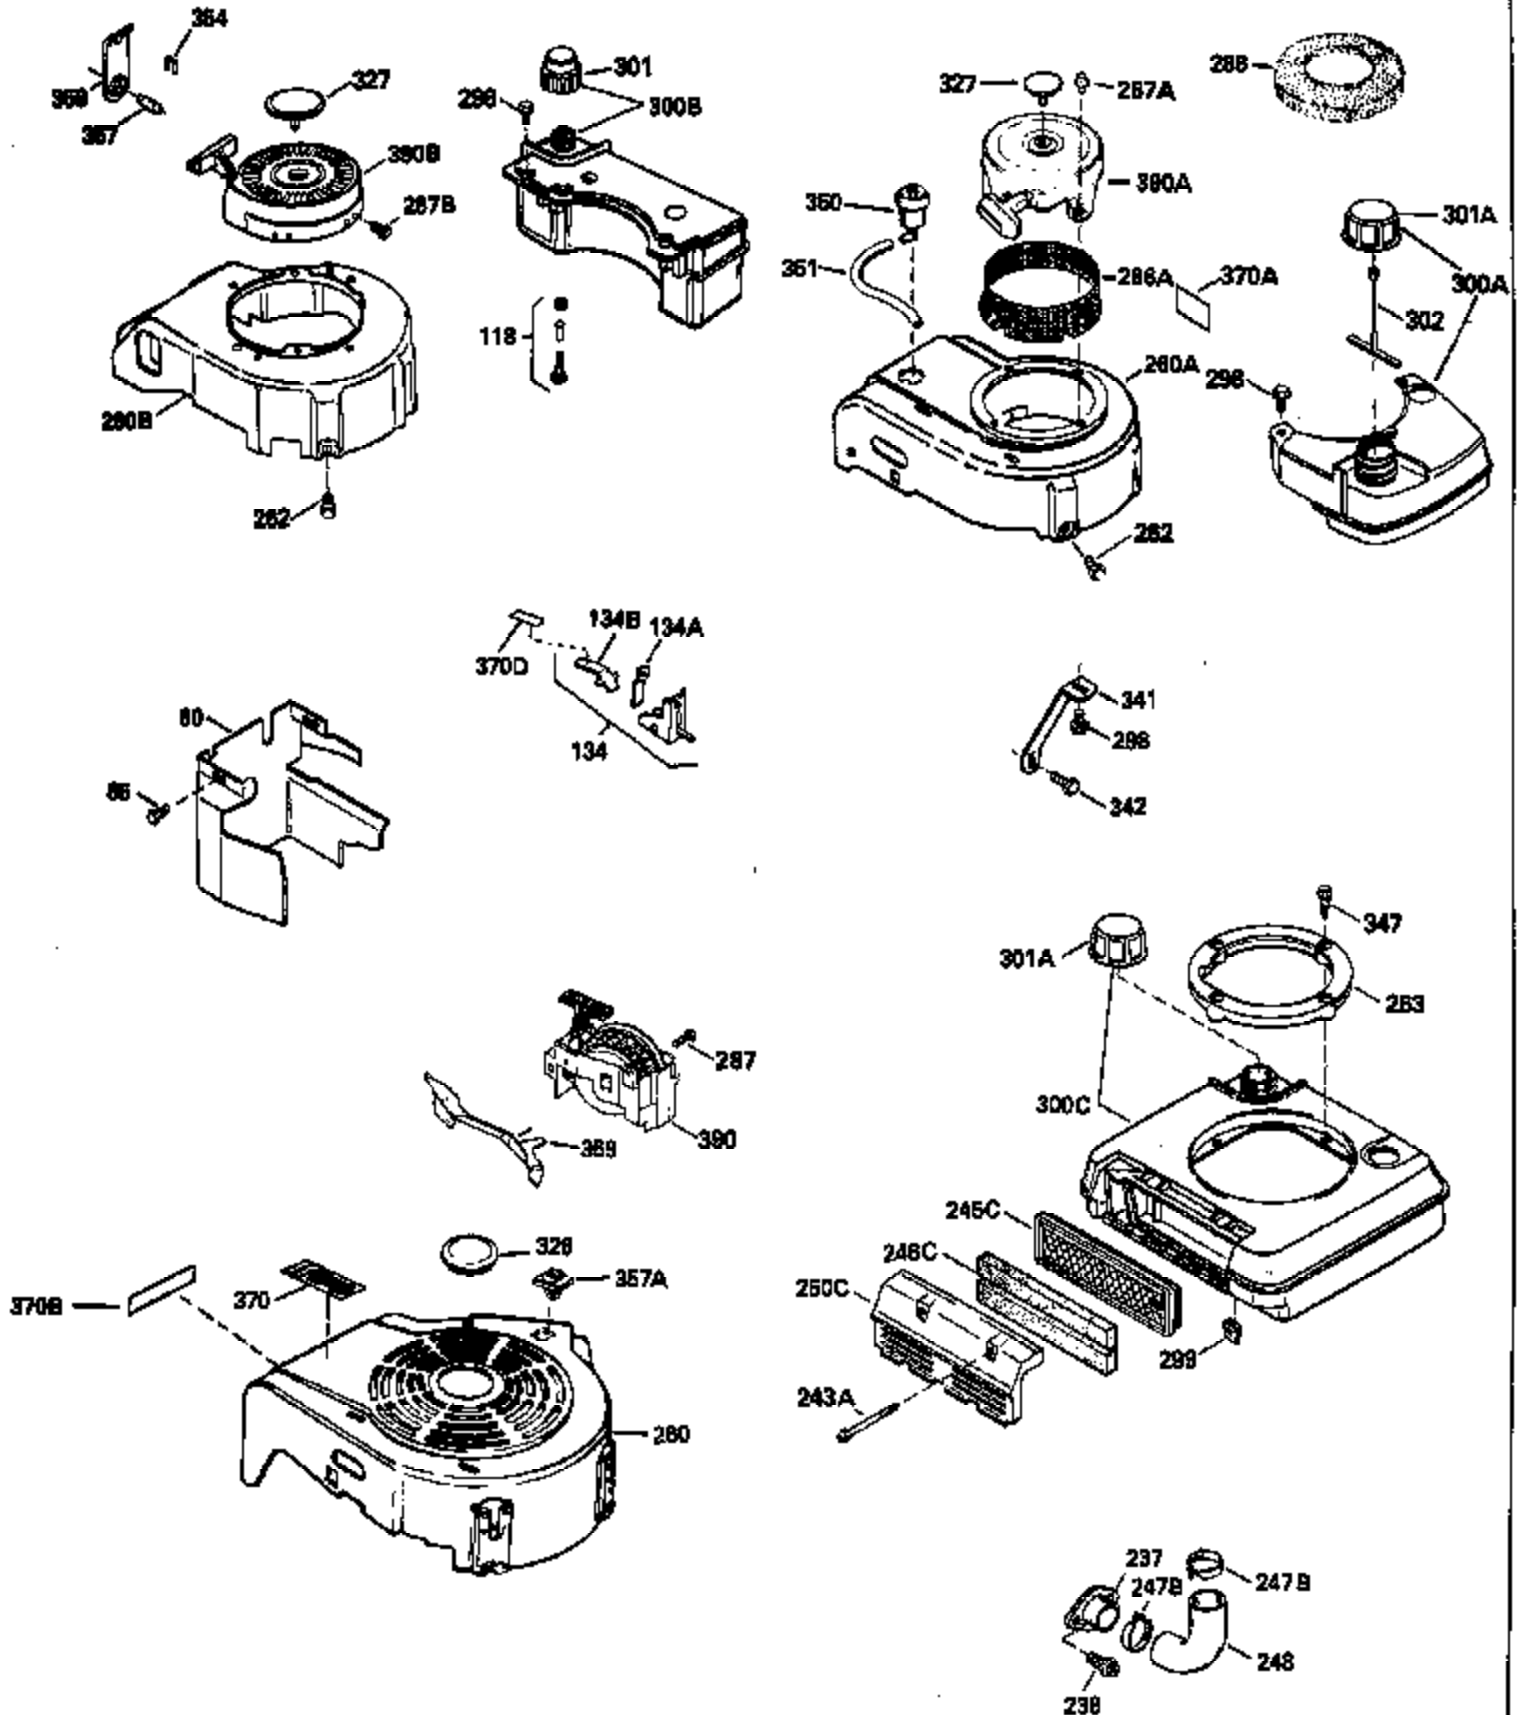

ILLUSTRATION SHOWS TYPICAL PARTS ONLY. ORDER BY PART NUMBER. PARTS NOT LISTED ARE SUPPLIED BY OEM.

Ref #	Part Number	Qty	Description
118	730194		Rope Guide Kit (Use as required with 34476 fuel tank)
237	32971		Adapter, Air cleaner
238	650709		Screw, 10-32 x 7/16"
243A	650899		Screw, 10-32 x 2-3/32"
245C	35500		Air Cleaner Filter
246C	35705		Filter, Pre-Air (Optional)
247B	35505		Clamp, Air cleaner tube
248	35504		Tube, Air cleaner
250C	35503		Cover, Air cleaner
260B	35497		Housing, Blower
262	650831		Screw, 1/4-20 x 15/32"
263	35502		Ring, Shroud
287A	650735		Screw, 10-24 x 3/8" (Use as required)
287A			Pop Rivet, (3/16" Dia.)(Purchase locally)
287B	650884		Screw, 8-32 x 1/2"
299	650900		Clip, "U" Type Nut, 10-32
300C	35501A		Shroud & Tank Ass'y. (Incl. 299 & 301 A)
301A	35355		Fuel Cap
327	35932		Plug, Starter
347	650898		Screw, 10-32 x 27/32"
390B	590621		Rewind Starter (Refer to Division 5, Section C, page 34 or Fiche 8, Grid G-9 for breakdown)