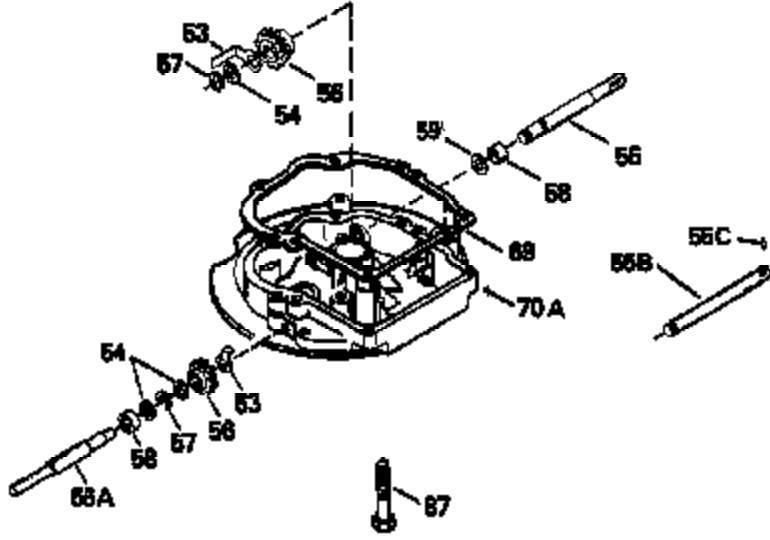

Ref #	Part Number	Qty	Description
379	631021		Inlet Needle, Seat & Clip Assy.
380	632467		Carburetor (Incl. 184) (Refer to Division 5, Section A, page A2-6 or Fiche 8, Grid F-1 for breakdown)
390B	590621		Rewind Starter (Refer to Division 5, Section C, page 34 or Fiche 8, Grid G-9 for breakdown)
400	33238C		* Gasket Set (Incl. items marked *)
420	730225		SAE 30, 4-Cycle Engine Oil (Quart)

ILLUSTRATION SHOWS TYPICAL PARTS ONLY. ORDER BY PART NUMBER. PARTS NOT LISTED ARE SUPPLIED BY OEM.

Ref #	Part Number	Qty	Description
118	730194		Rope Guide Kit (Use as required with 34476 fuel tank)
237	32971		Adapter, Air cleaner
238	650709		Screw, 10-32 x 7/16"
243A	650899		Screw, 10-32 x 2-3/32"
245C	35500		Air Cleaner Filter
246C	35705		Filter, Pre-Air (Optional)
247B	35505		Clamp, Air cleaner tube
248	35504		Tube, Air cleaner
250C	35503		Cover, Air cleaner
260B	35497		Housing, Blower
262	650831		Screw, 1/4-20 x 15/32"
263	35502		Ring, Shroud
287A	650735		Screw, 10-24 x 3/8" (Use as required)
287A			Pop Rivet, (3/16" Dia.)(Purchase locally)
287B	650884		Screw, 8-32 x 1/2"
299	650900		Clip, "U" Type Nut, 10-32
300C	35501A		Shroud & Tank Ass'y. (Incl. 299 & 301 A)
301A	35355		Fuel Cap
327	35932		Plug, Starter
347	650898		Screw, 10-32 x 27/32"
390B	590621		Rewind Starter (Refer to Division 5, Section C, page 34 or Fiche 8, Grid G-9 for breakdown)

Ref #	Part Number	Qty	Description
19	31361		Spring, Extension
69	35261		* Gasket, Mounting flange
182	6201		Screw, 1/4-28 x 7/8"
185	31384A		Pipe, Intake (Incl. 224)
186	34337		Link, Governor spring
209	30200		Screw, 10-24 x 9/16"
223	650451		Screw, 1/4-20 x 1"
237	32971		Adapter, Air cleaner
238	650709		Screw, 10-32 x 7/16"
239A	35815		* Gasket, Air cleaner
246B	35435		Filter, Pre-Air (Use as required)