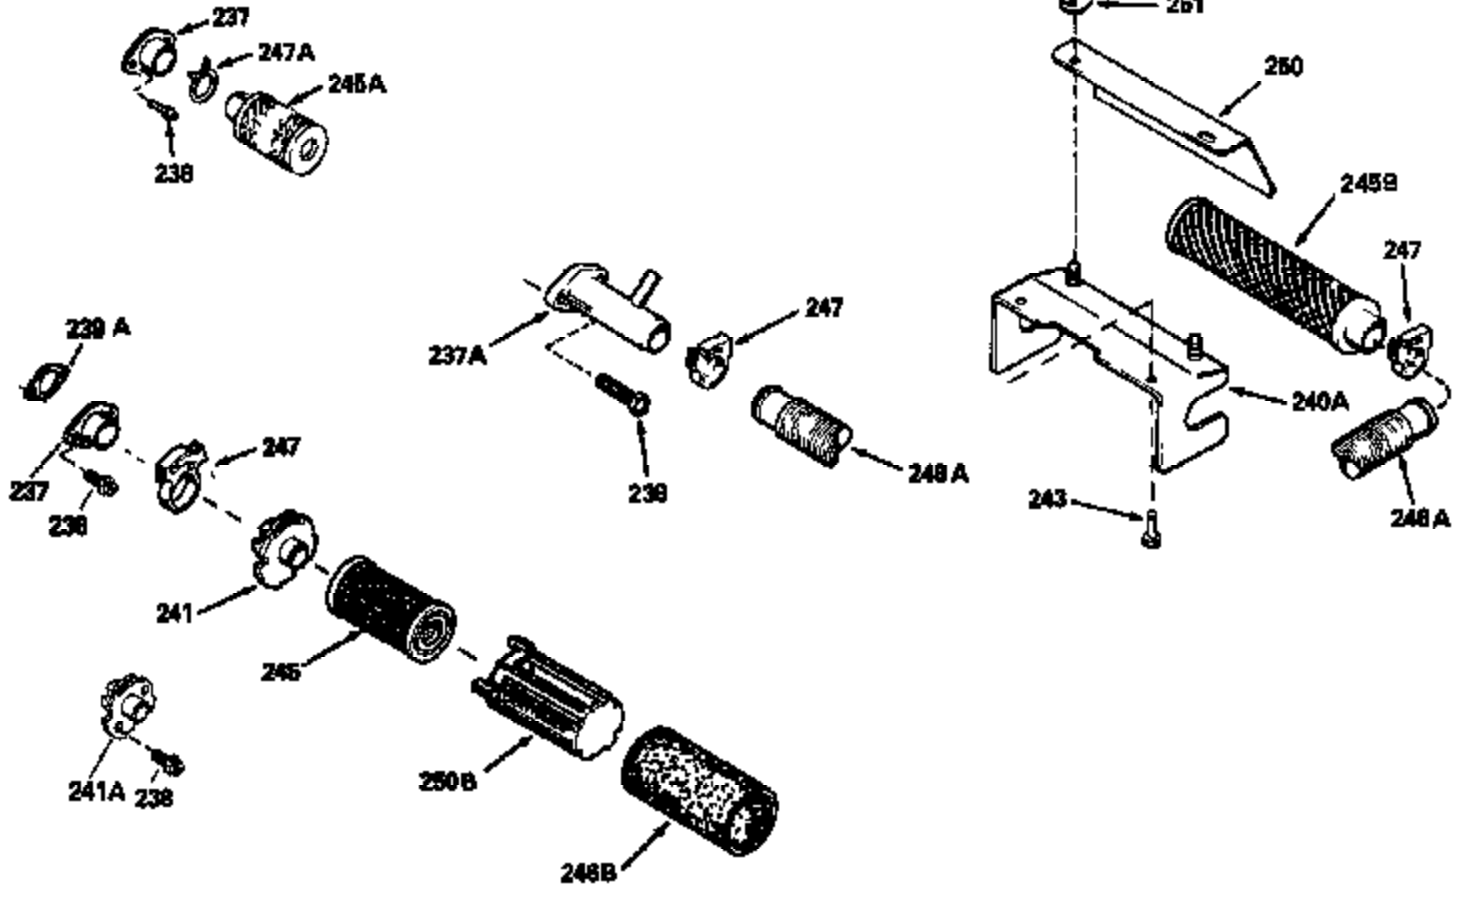

Ref #	Part Number	Qty	Description
379	631021		Inlet Needle, Seat & Clip Assy.
380	632467		Carburetor (Incl. 184) (Refer to Division 5, Section A, page A2-6 or Fiche 8, Grid F-1 for breakdown)
390B	590621		Rewind Starter (Refer to Division 5, Section C, page 34 or Fiche 8, Grid G-9 for breakdown)
400	33238C		* Gasket Set (Incl. items marked *)
420	730225		SAE 30, 4-Cycle Engine Oil (Quart)

ILLUSTRATION SHOWS TYPICAL PARTS ONLY. ORDER BY PART NUMBER. PARTS NOT LISTED ARE SUPPLIED BY OEM.

Ref #	Part Number	Qty	Description
118	730194		Rope Guide Kit (Use as required with 34476 fuel tank)
237	32971		Adapter, Air cleaner
238	650709		Screw, 10-32 x 7/16"
243A	650899		Screw, 10-32 x 2-3/32"
245C	35500		Air Cleaner Filter
246C	35705		Filter, Pre-Air (Optional)
247B	35505		Clamp, Air cleaner tube
248	35504		Tube, Air cleaner
250C	35503		Cover, Air cleaner
260B	35497		Housing, Blower
262	650831		Screw, 1/4-20 x 15/32"
263	35502		Ring, Shroud
287A	650735		Screw, 10-24 x 3/8" (Use as required)
287A			Pop Rivet, (3/16" Dia.)(Purchase locally)
287B	650884		Screw, 8-32 x 1/2"
299	650900		Clip, "U" Type Nut, 10-32
300C	35501A		Shroud & Tank Ass'y. (Incl. 299 & 301 A)
301A	35355		Fuel Cap
327	35932		Plug, Starter
347	650898		Screw, 10-32 x 27/32"
390B	590621		Rewind Starter (Refer to Division 5, Section C, page 34 or Fiche 8, Grid G-9 for breakdown)

Ref #	Part Number	Qty	Description
19	31361		Spring, Extension
69	35261		* Gasket, Mounting flange
182	6201		Screw, 1/4-28 x 7/8"
185	31384A		Pipe, Intake (Incl. 224)
186	34337		Link, Governor spring
209	30200		Screw, 10-24 x 9/16"
223	650451		Screw, 1/4-20 x 1"
237	32971		Adapter, Air cleaner
238	650709		Screw, 10-32 x 7/16"
239A	35815		* Gasket, Air cleaner
246B	35435		Filter, Pre-Air (Use as required)