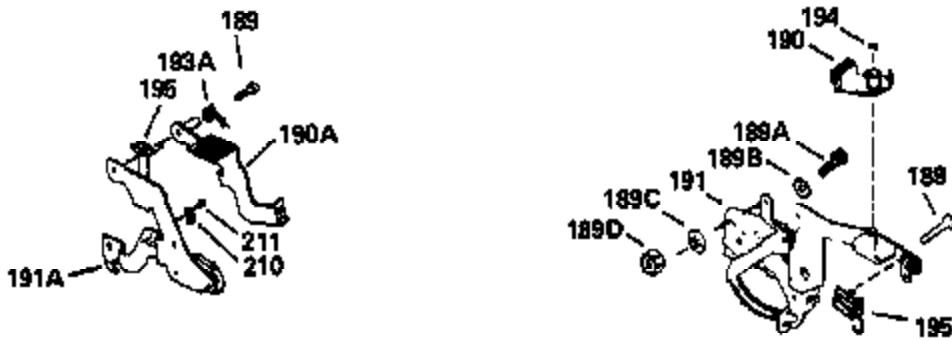

Ref #	Part Number	Qty	Description
189	650839		Screw, 1/4-20 x 3/8"
190	35831		Lever, Brake
191	35041A		Bracket Assy., S.E. Brake (Incl. 195)
194	32309		Ring, Retaining
195	610973		Terminal Assy.
210	27793		Clip, Conduit
211	28942		Screw, 10-32 x 3/8"
274	26754A		* Gasket, Exhaust (Use as required)
275A	391019		Muffler
276	33753		Plate, Lock
277	650795		Screw, 1/4-20 x 2-1/4"
277A	30063		Screw, 1/4-20 x 1/2" (Use as required)
370F	34387		Decal, Instruction (Optional)
415	730162		Muffler Adap.Kit(Incl.274,277A)(Use as req.)
430	730574		Debris Screen Kit (Incl. 370F,431-433)(Opt.)
431	35596		Screen, Debris (Optional)
432	35597		Bracket, Debris screen (Optional)
433	650910		Screw, 8-32 x 1/4" (Optional)