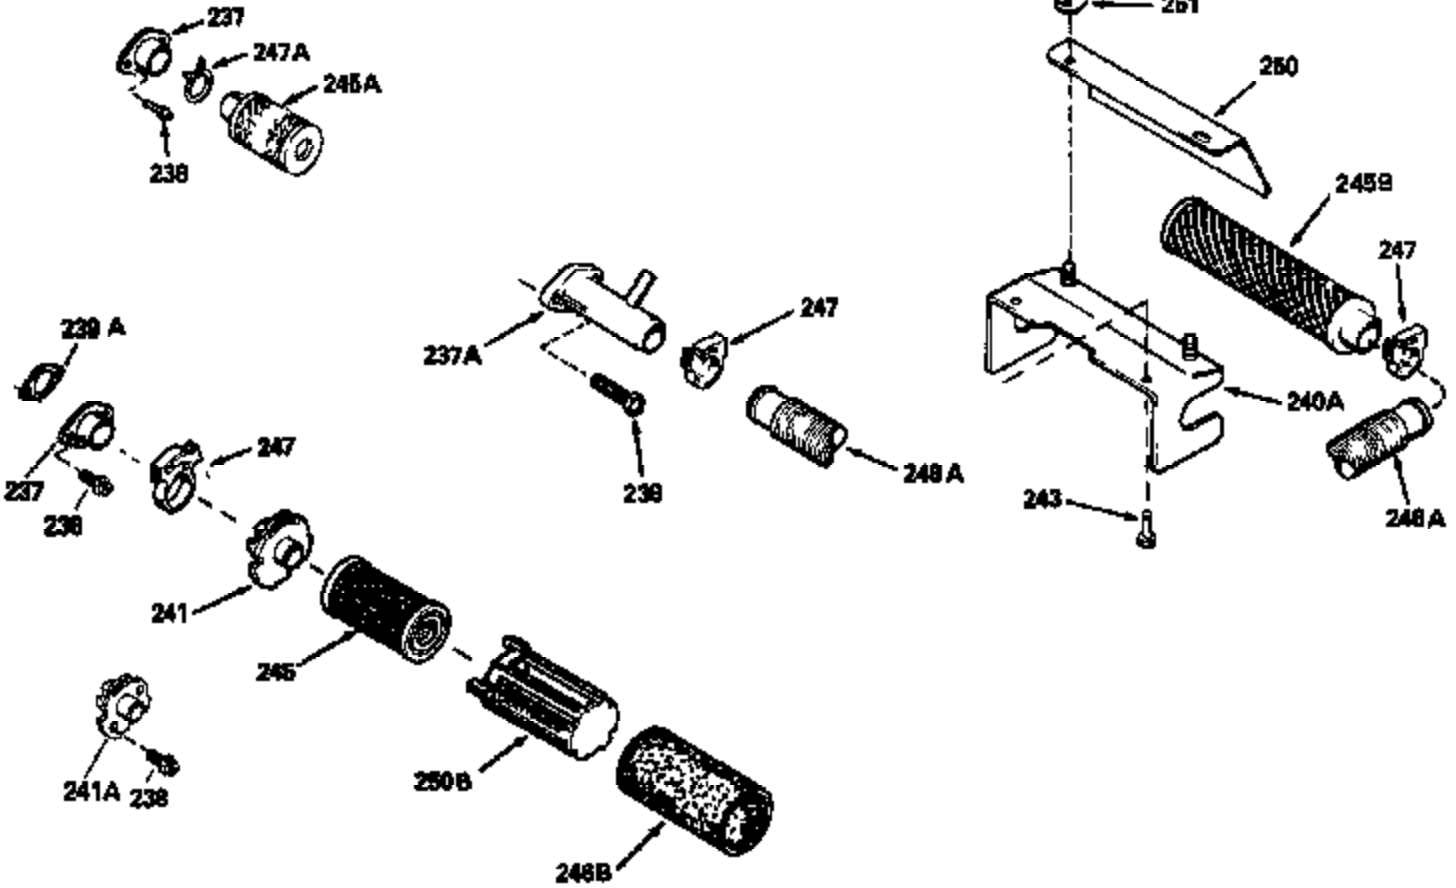

Ref #	Part Number	Qty	Description
19	31361		Spring, Extension
53	31745		Tang, Washer
54	31747		Washer, Flat
55A	35152		Shaft, P.T.O.
56	33401		Right Hand Worm Gear
57	33537		Ring, Retaining
58	31744		Seal, Oil
69	35261		* Gasket, Mounting flange
70A	33535B		Flange Ass'y. (Incl.58, 72, 72A, 73, 75 & 80)
87	650492		Screw, 1/4-20 x 2-1/4"
182	6201		Screw, 1/4-28 x 7/8"
185	31384A		Pipe, Intake (Incl. 224)
186	34337		Link, Governor spring
209	30200		Screw, 10-24 x 9/16"
223	650451		Screw, 1/4-20 x 1"
237	32971		Adapter, Air cleaner
238	650709		Screw, 10-32 x 7/16"
239A	35815		* Gasket, Air cleaner
246B	35435		Filter, Pre-Air (Use as required)