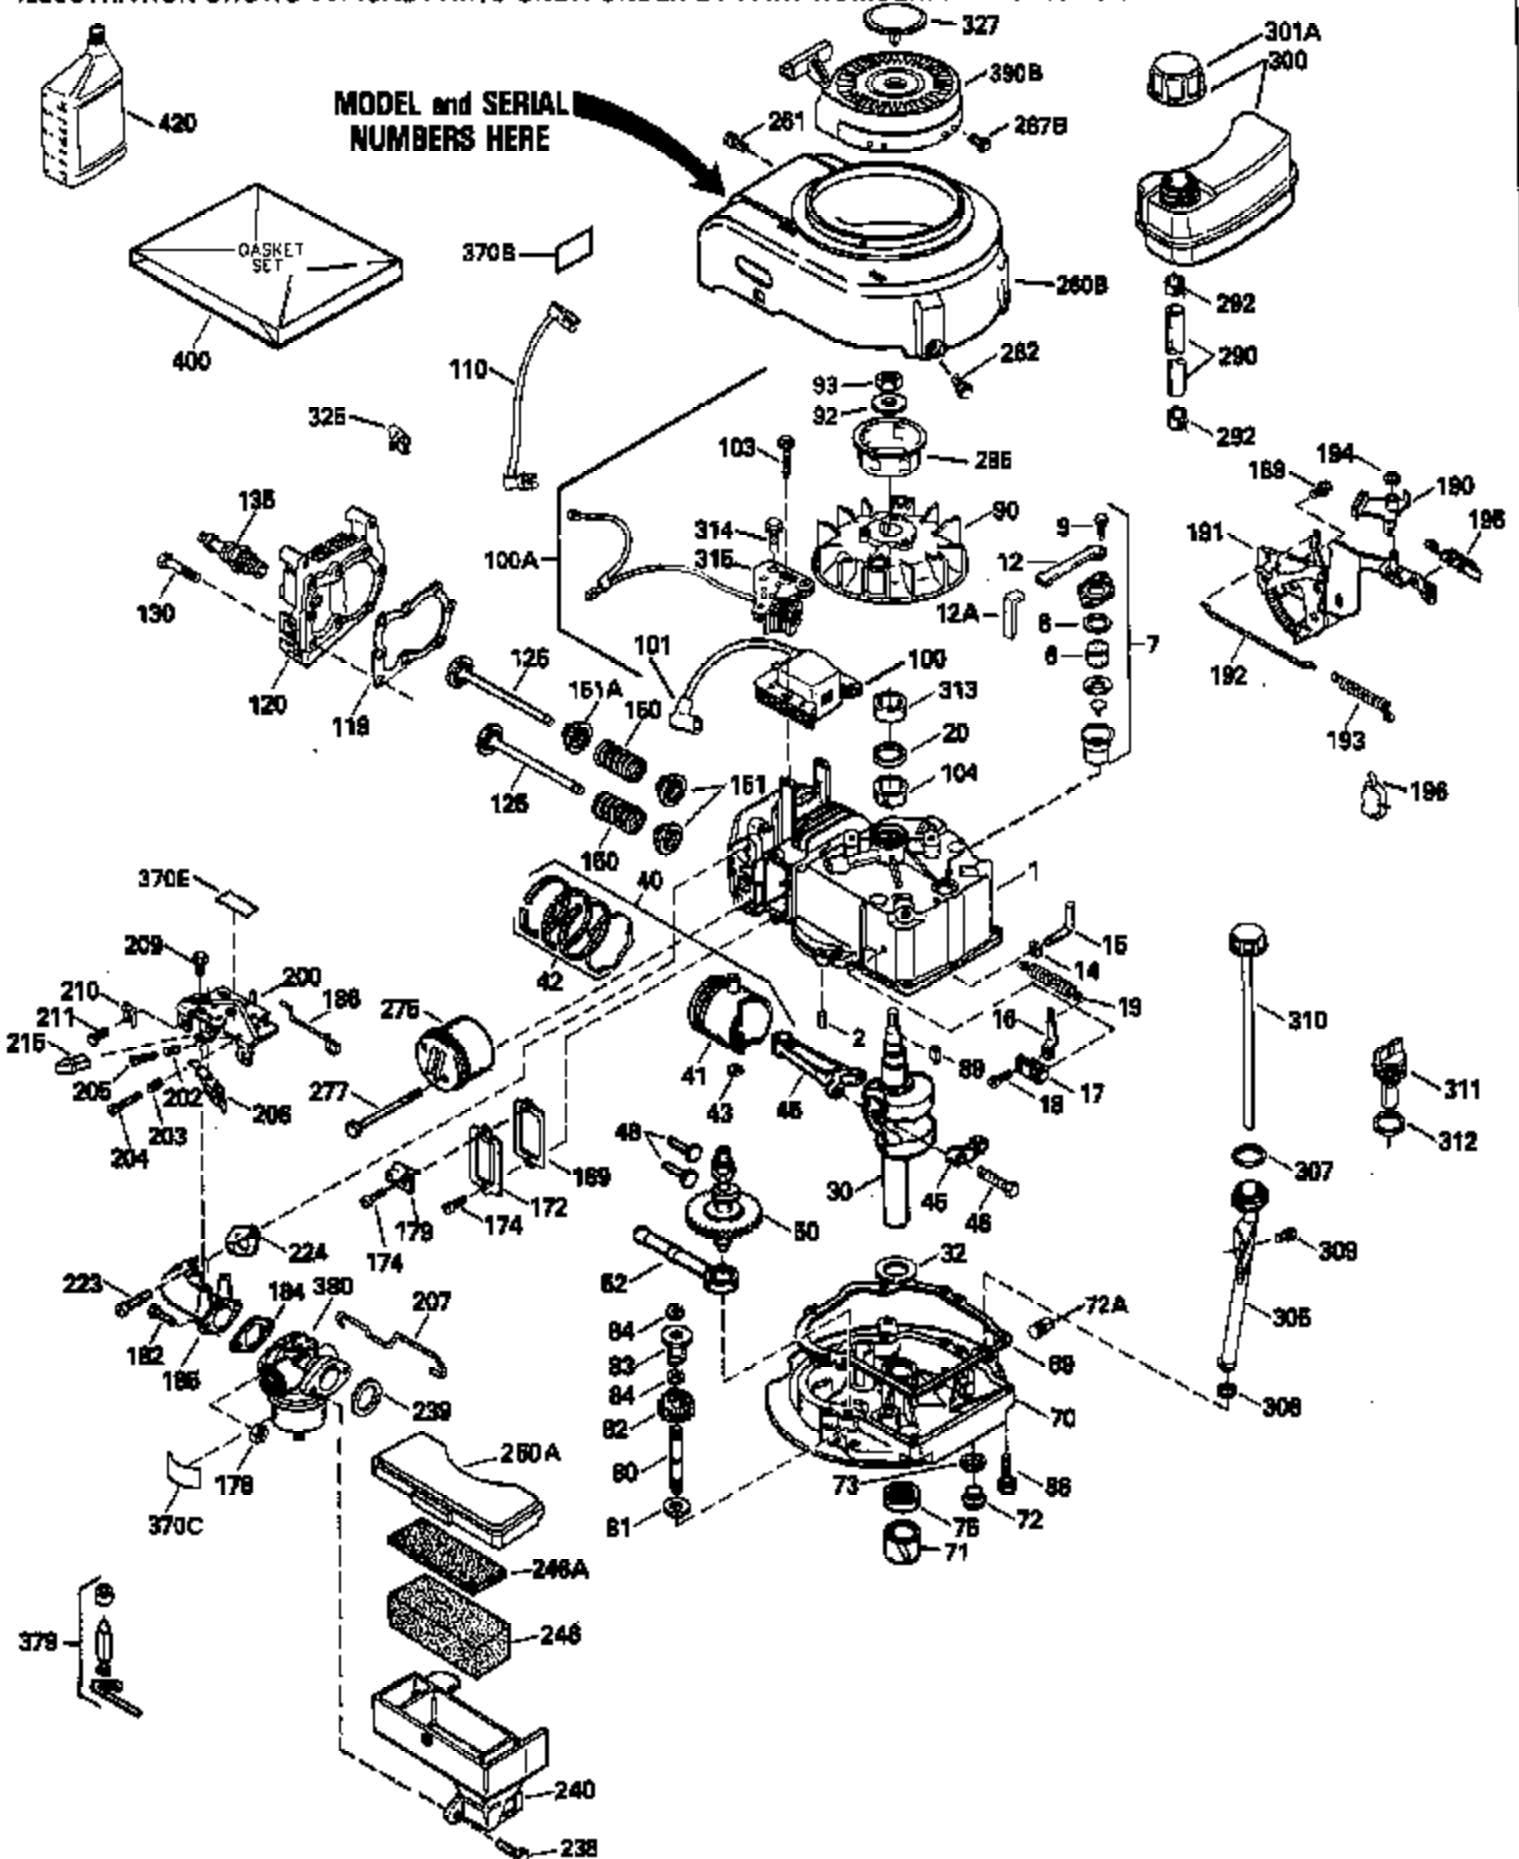

ILLUSTRATION SHOWS TYPICAL PARTS ONLY. ORDER BY PART NUMBER. PARTS NOT LISTED ARE SUPPLIED BY OEM.

Ref #	Part Number	Qty	Description
1	34975		Cylinder Ass'y. (Incl. 2, 8, 9 & 20) (2-1/2")
2	26727		Pin, Dowel
6	33734		Element, Breather
7	34214A		Breather Ass'y. (Incl. 6, 8, 9, 12 & 12A)
8	33735		* Gasket, Breather
9	30200		Screw, 10-24 x 9/16"
12	35496		Tube, Breather
14	28277		Washer
15	31513		Rod, Governor
16	31383A		Lever, Governor
17	31335		Clamp, Governor lever
18	650548		Screw, 8-32 x 5/16"
19	31361		Spring, Extension
20	32600		Seal, Oil
30	34769A		Crankshaft Ass'y.
40	34514		Piston, Pin & Ring Set (Std.) (2-1/2" Bore)
40	34515		Piston, Pin & Ring Set (.010" OS)
40	34516		Piston, Pin & Ring Set (.020" OS)
41	32538B		Piston & Pin Ass'y. (Incl. 43)(Std.)(2-1/2")
41	32548B		Piston & Pin Ass'y. (Incl. 43) (.010" OS)
41	32549B		Piston & Pin Ass'y. (Incl. 43) (.020" OS)
42	28986		Ring Set (Std.) (2-1/2" Bore)
42	28987		Ring Set (.010" OS)
42	28988		Ring Set (.020" OS)
43	20381		Ring, Piston pin retaining
45	30963B		Rod Assy., Connecting (Incl. 46)
46	32610A		Bolt, Connecting rod
48	27241		Lifter, Valve
50	33533		Camshaft (MCR)
52	29914		Oil Pump Assy.
69	35261		* Gasket, Mounting flange
72	30572		Plug, Oil drain (Incl. 73)
73	28833		* Drain Plug Gasket (Not req. W/plastic plug)
75	26208		Seal, Oil
80	30574		Shaft, Governor
81	30590A		Washer, Flat
82	30591		Gear Assy., Governor (Incl. 81)
83	30588A		Spool, Governor
84	29193		Ring, Retaining
86	650488		Screw, 1/4-20 x 1-1/4"
89	611004		Flywheel Key
90	611112		Flywheel
92	650815		Washer, Belleville
93	650816		Nut, Flywheel
100	730207		Magneto-to-Solid State Conversion Kit (Includes solid state module, solid state flywheel key, and instructions.)(Use as required on external ignition engines only.)
100	34443A		Solid State Assy.
103	650814		Screw, Torx T-15, 10-24 x 1"
110	34231		Ground Wire
119	29953C		* Gasket, Cylinder head
120	34335		Head, Cylinder
125	29313C		Exhaust Valve (Std.) (Incl. 151)
125	29315C		Exhaust Valve (1/32" OS) (Incl. 151)
126	29314B		Intake Valve (Std.) (Incl. 151)
126	29315C		Intake Valve (1/32" OS) (Incl. 151)
130	6021A		Screw, 5/16-18 x 1-1/2"