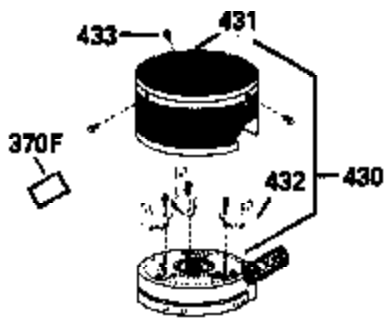

Ref #	Part Number	Qty	Description
189	650839		Screw, 1/4-20 x 3/8"
190	35831		Lever, Brake
191	35041A		Bracket Assy., S.E. Brake (Incl. 195)
194	32309		Ring, Retaining
195	610973		Terminal Assy.
210	27793		Clip, Conduit
211	28942		Screw, 10-32 x 3/8"
274	26754A		* Gasket, Exhaust (Use as required)
275A	391019		Muffler
276	33753		Plate, Lock
277	650795		Screw, 1/4-20 x 2-1/4"
277A	30063		Screw, 1/4-20 x 1/2" (Use as required)
370F	34387		Decal, Instruction (Optional)
415	730162		Muffler Adap.Kit(Incl.274,277A)(Use as req.)
430	730574		Debris Screen Kit (Incl. 370F,431-433)(Opt.)
431	35596		Screen, Debris (Optional)
432	35597		Bracket, Debris screen (Optional)
433	650910		Screw, 8-32 x 1/4" (Optional)