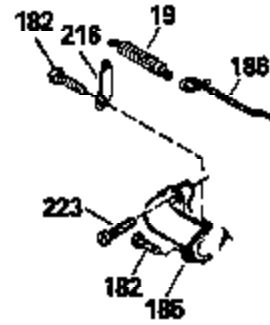

Ref #	Part Number	Qty	Description
19	31361		Spring, Extension
53	31745		Tang, Washer
54	31747		Washer, Flat
55A	35152		Shaft, P.T.O.
56	33401		Right Hand Worm Gear
57	33537		Ring, Retaining
58	31744		Seal, Oil
69	35261		* Gasket, Mounting flange
70A	33535B		Flange Ass'y. (Incl.58, 72, 72A, 73, 75 & 80)
87	650492		Screw, 1/4-20 x 2-1/4"
182	6201		Screw, 1/4-28 x 7/8"
185	31384A		Pipe, Intake (Incl. 224)
186	34337		Link, Governor spring
209	30200		Screw, 10-24 x 9/16"
223	650451		Screw, 1/4-20 x 1"
237	32971		Adapter, Air cleaner
238	650709		Screw, 10-32 x 7/16"
239A	35815		* Gasket, Air cleaner
246B	35435		Filter, Pre-Air (Use as required)