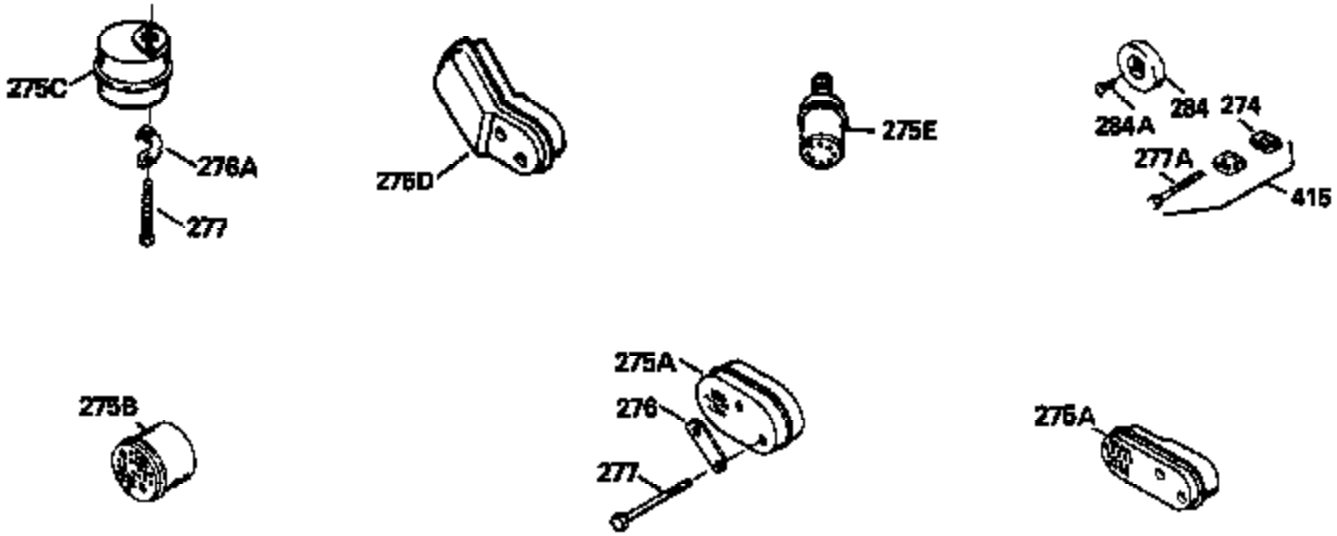

Ref #	Part Number	Qty	Description
189	650839		Screw, 1/4-20 x 3/8"
190	35831		Lever, Brake
191	35041A		Bracket Assy., S.E. Brake (Incl. 195)
194	32309		Ring, Retaining
195	610973		Terminal Assy.
210	27793		Clip, Conduit
211	28942		Screw, 10-32 x 3/8"
274	26754A		* Gasket, Exhaust (Use as required)
275A	391019		Muffler
276	33753		Plate, Lock
277	650795		Screw, 1/4-20 x 2-1/4"
277A	30063		Screw, 1/4-20 x 1/2" (Use as required)
370F	34387		Decal, Instruction (Optional)
415	730162		Muffler Adap.Kit(Incl.274,277A)(Use as req.)
430	730574		Debris Screen Kit (Incl. 370F,431-433)(Opt.)
431	35596		Screen, Debris (Optional)
432	35597		Bracket, Debris screen (Optional)
433	650910		Screw, 8-32 x 1/4" (Optional)