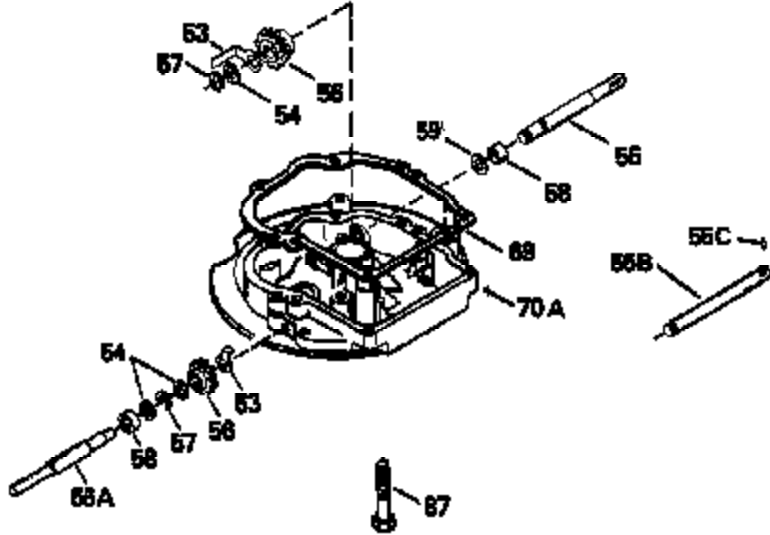

Ref #	Part Number	Qty	Description
19	31361		Spring, Extension
53	31745		Tang, Washer
54	31747		Washer, Flat
55A	35152		Shaft, P.T.O.
56	33401		Right Hand Worm Gear
57	33537		Ring, Retaining
58	31744		Seal, Oil
69	35261		* Gasket, Mounting flange
70A	33535B		Flange Ass'y. (Incl.58, 72, 72A, 73, 75 & 80)
87	650492		Screw, 1/4-20 x 2-1/4"
182	6201		Screw, 1/4-28 x 7/8"
185	31384A		Pipe, Intake (Incl. 224)
186	34337		Link, Governor spring
209	30200		Screw, 10-24 x 9/16"
223	650451		Screw, 1/4-20 x 1"
237	32971		Adapter, Air cleaner
238	650709		Screw, 10-32 x 7/16"
239A	35815		* Gasket, Air cleaner
246B	35435		Filter, Pre-Air (Use as required)