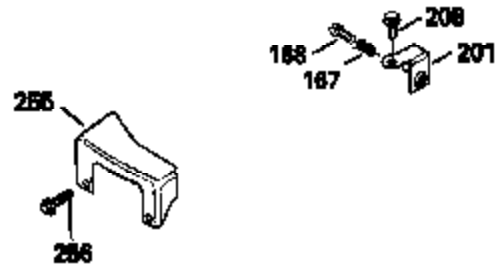

Ref #	Part Number	Qty	Description
19	31361		Spring, Extension
53	31745		Tang, Washer
54	31747		Washer, Flat
55A	35152		Shaft, P.T.O.
56	33401		Right Hand Worm Gear
57	33537		Ring, Retaining
58	31744		Seal, Oil
69	35261		* Gasket, Mounting flange
70A	33535B		Flange Ass'y. (Incl.58, 72, 72A, 73, 75 & 80)
87	650492		Screw, 1/4-20 x 2-1/4"
182	6201		Screw, 1/4-28 x 7/8"
185	31384A		Pipe, Intake (Incl. 224)
186	34337		Link, Governor spring
209	30200		Screw, 10-24 x 9/16"
223	650451		Screw, 1/4-20 x 1"
237	32971		Adapter, Air cleaner
238	650709		Screw, 10-32 x 7/16"
239A	35815		* Gasket, Air cleaner
246B	35435		Filter, Pre-Air (Use as required)