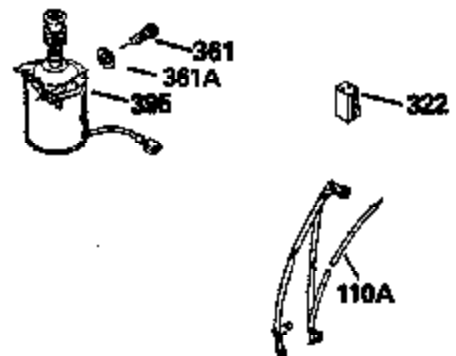

Ref #	Part Number	Qty	Description
189	650839		Screw, 1/4-20 x 3/8"
190	35831		Lever, Brake
191	35041A		Bracket Assy., S.E. Brake (Incl. 195)
194	32309		Ring, Retaining
195	610973		Terminal Assy.
210	27793		Clip, Conduit
211	28942		Screw, 10-32 x 3/8"
274	26754A		* Gasket, Exhaust (Use as required)
275A	391019		Muffler
276	33753		Plate, Lock
277	650795		Screw, 1/4-20 x 2-1/4"
277A	30063		Screw, 1/4-20 x 1/2" (Use as required)
370F	34387		Decal, Instruction (Optional)
415	730162		Muffler Adap.Kit(Incl.274,277A)(Use as req.)
430	730574		Debris Screen Kit (Incl. 370F,431-433)(Opt.)
431	35596		Screen, Debris (Optional)
432	35597		Bracket, Debris screen (Optional)
433	650910		Screw, 8-32 x 1/4" (Optional)