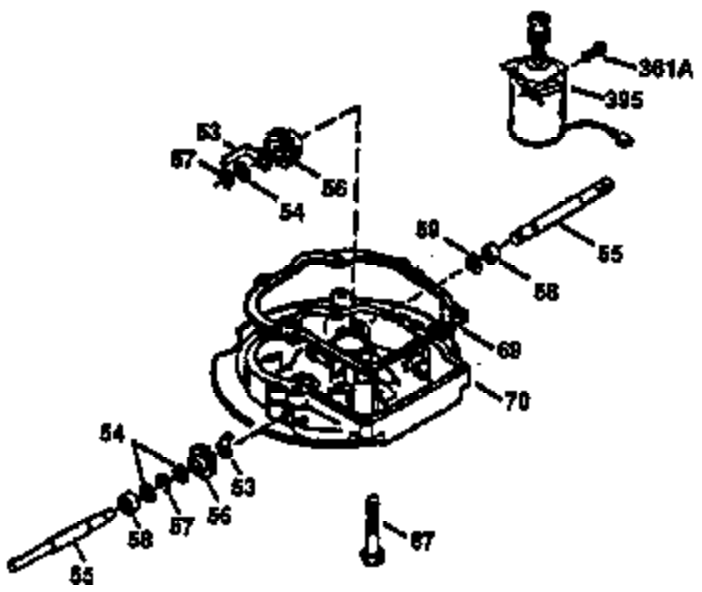

ILLUSTRATION SHOWS TYPICAL PARTS ONLY. ORDER BY PART NUMBER. PARTS NOT LISTED ARE SUPPLIED BY OEM.

Ref #	Part Number	Qty	Description
19	31361	1	Extension Spring
69	35261	1	* Mounting Flange Gasket
70	30571B	1	Mounting Flange (Incl.72 thru 83,311 & 312)
90	611112	1	Flywheel
182	6201	2	Screw, 1/4-28 x 7/8"
185	31384A	1	Intake Pipe (Incl. 224)
186	32653	1	Governor Link
216	33086	1	R.P.M. Adjusting Lever
223	650451	2	Screw, 1/4-20 x 1"
238	650806	2	Screw, 10-32 x 5/8"
245	34340	1	Air Cleaner Filter
250	34341B	1	Air Cleaner Cover
275	35708	1	Muffler (Incl. 277)
277	650795	2	Screw, 1/4-20 x 2-1/4"