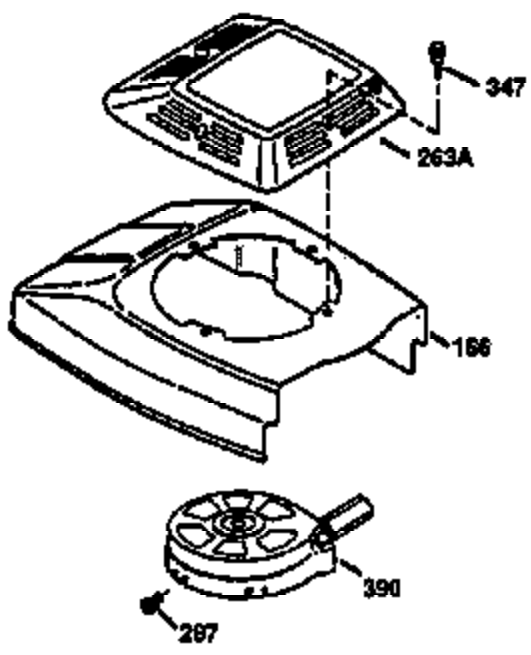

ILLUSTRATION SHOWS TYPICAL PARTS ONLY, ORDER BY PART NUMBER. PARTS NOT LISTED ARE SUPPLIED BY OEM.

Ref #	Part Number	Qty	Description
238	650806	2	Screw, 10-32 x 5/8"
239	34338	1	* Air Cleaner Gasket
245	34340	1	Air Cleaner Filter
250	34341B	1	Air Cleaner Cover
260	35491	1	Blower Housing
287	650926	2	Screw, 8-32 x 21/64"
300	35586	1	Fuel Tank (Incl. 292 & 301)
301	35355	1	Fuel Cap
370	36260	1	Primer Decal
390	590694	1	Rewind Starter (NOTE: This engine could have been built with 590686 starter. Refer to the design of the air intake louvers for part identification. Individual starter parts do not interchange.)