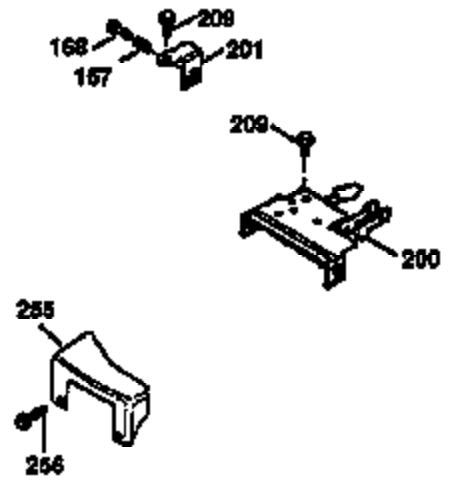

ILLUSTRATION SHOWS TYPICAL PARTS ONLY. ORDER BY PART NUMBER. PARTS NOT LISTED ARE SUPPLIED BY OEM.

Ref #	Part Number	Qty	Description
19	31361	1	Extension Spring
69	35261	1	* Mounting Flange Gasket
70	30571B	1	Mounting Flange (Incl.72 thru 83,311 & 312)
90	611112	1	Flywheel
182	6201	2	Screw, 1/4-28 x 7/8"
185	31384A	1	Intake Pipe (Incl. 224)
186	32653	1	Governor Link
216	33086	1	R.P.M. Adjusting Lever
223	650451	2	Screw, 1/4-20 x 1"
238	650806	2	Screw, 10-32 x 5/8"
245	34340	1	Air Cleaner Filter
250	34341B	1	Air Cleaner Cover
275	35708	1	Muffler (Incl. 277)
277	650795	2	Screw, 1/4-20 x 2-1/4"