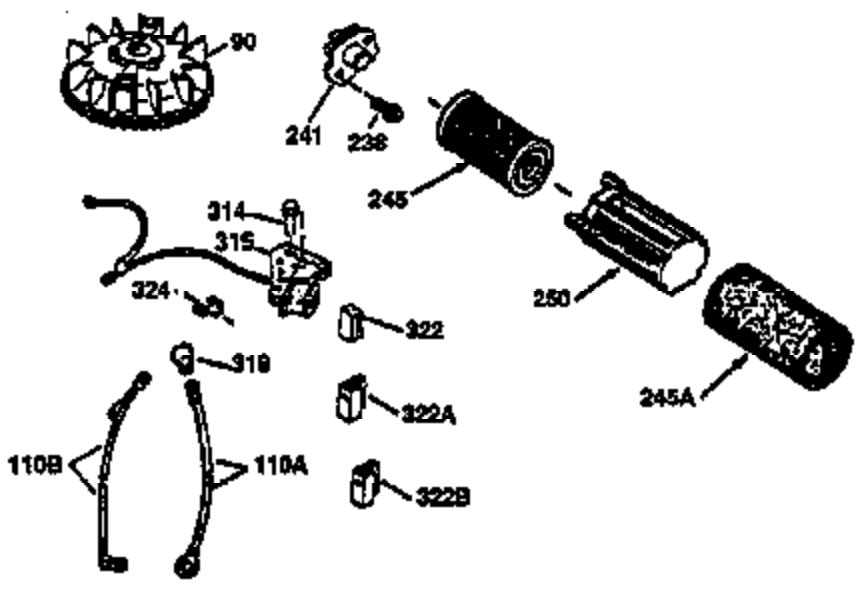

ILLUSTRATION SHOWS TYPICAL PARTS ONLY. ORDER BY PART NUMBER. PARTS NOT LISTED ARE SUPPLIED BY OEM.

Ref #	Part Number	Qty	Description
19	31361	1	Extension Spring
69	35261	1	* Mounting Flange Gasket
70	30571B	1	Mounting Flange (Incl.72 thru 83,311 & 312)
90	611112	1	Flywheel
182	6201	2	Screw, 1/4-28 x 7/8"
185	31384A	1	Intake Pipe (Incl. 224)
186	32653	1	Governor Link
216	33086	1	R.P.M. Adjusting Lever
223	650451	2	Screw, 1/4-20 x 1"
238	650806	2	Screw, 10-32 x 5/8"
245	34340	1	Air Cleaner Filter
250	34341B	1	Air Cleaner Cover
275	35708	1	Muffler (Incl. 277)
277	650795	2	Screw, 1/4-20 x 2-1/4"