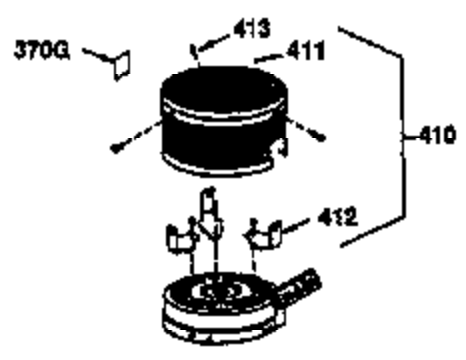

ILLUSTRATION SHOWS TYPICAL PARTS ONLY. ORDER BY PART NUMBER. PARTS NOT LISTED ARE SUPPLIED BY OEM.

Ref #	Part Number	Qty	Description
19	31361	1	Extension Spring
69	35261	1	* Mounting Flange Gasket
70	30571B	1	Mounting Flange (Incl.72 thru 83,311 & 312)
90	611112	1	Flywheel
182	6201	2	Screw, 1/4-28 x 7/8"
185	31384A	1	Intake Pipe (Incl. 224)
186	32653	1	Governor Link
216	33086	1	R.P.M. Adjusting Lever
223	650451	2	Screw, 1/4-20 x 1"
238	650806	2	Screw, 10-32 x 5/8"
245	34340	1	Air Cleaner Filter
250	34341B	1	Air Cleaner Cover
275	35708	1	Muffler (Incl. 277)
277	650795	2	Screw, 1/4-20 x 2-1/4"