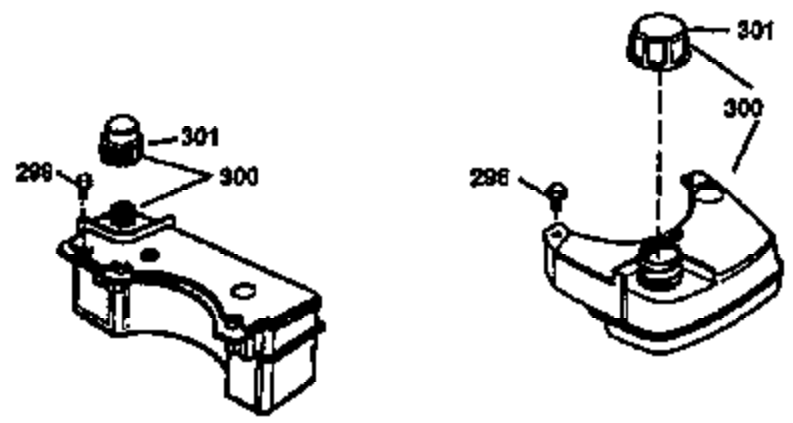

ILLUSTRATION SHOWS TYPICAL PARTS ONLY, ORDER BY PART NUMBER. PARTS NOT LISTED ARE SUPPLIED BY OEM.

Ref #	Part Number	Qty	Description
238	650806	2	Screw, 10-32 x 5/8"
239	34338	1	* Air Cleaner Gasket
245	34340	1	Air Cleaner Filter
250	34341B	1	Air Cleaner Cover
260	35491	1	Blower Housing
287	650926	2	Screw, 8-32 x 21/64"
300	35586	1	Fuel Tank (Incl. 292 & 301)
301	35355	1	Fuel Cap
370	36260	1	Primer Decal
390	590694	1	Rewind Starter (NOTE: This engine could have been built with 590686 starter. Refer to the design of the air intake louvers for part identification. Individual starter parts do not interchange.)