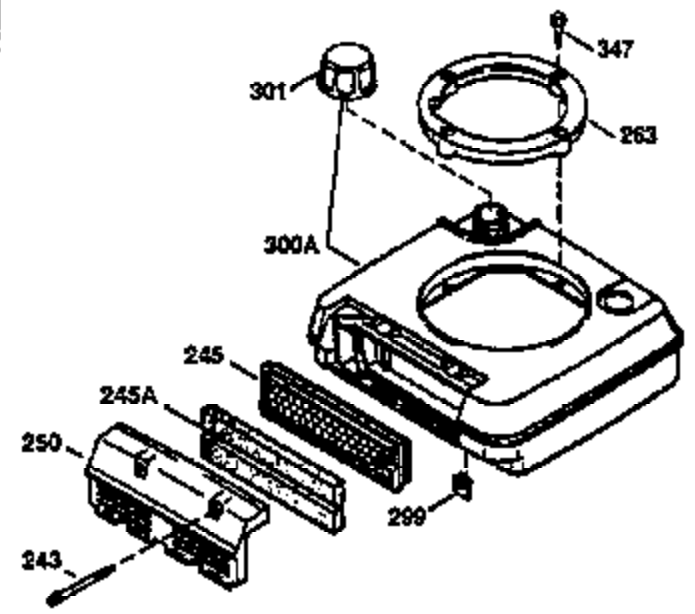

ILLUSTRATION SHOWS TYPICAL PARTS ONLY, ORDER BY PART NUMBER. PARTS NOT LISTED ARE SUPPLIED BY OEM.

Ref #	Part Number	Qty	Description
238	650806	2	Screw, 10-32 x 5/8"
239	34338	1	* Air Cleaner Gasket
245	34340	1	Air Cleaner Filter
250	34341B	1	Air Cleaner Cover
260	35491	1	Blower Housing
287	650926	2	Screw, 8-32 x 21/64"
300	35586	1	Fuel Tank (Incl. 292 & 301)
301	35355	1	Fuel Cap
370	36260	1	Primer Decal
390	590694	1	Rewind Starter (NOTE: This engine could have been built with 590686 starter. Refer to the design of the air intake louvers for part identification. Individual starter parts do not interchange.)