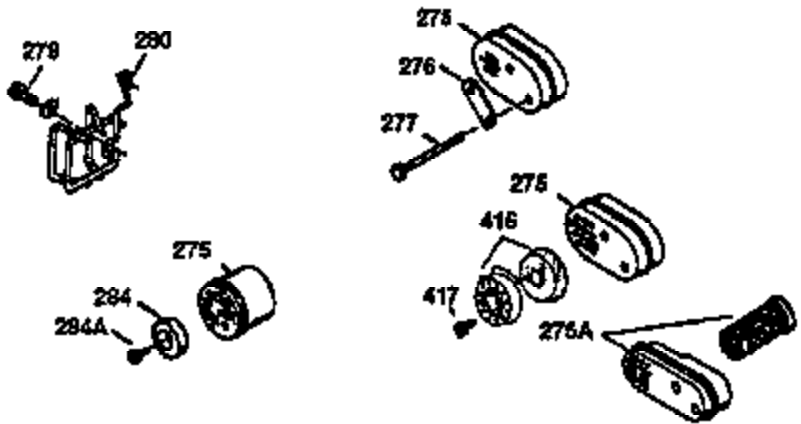

ILLUSTRATION SHOWS TYPICAL PARTS ONLY. ORDER BY PART NUMBER. PARTS NOT LISTED ARE SUPPLIED BY OEM.

Ref #	Part Number	Qty	Description
19	31361	1	Extension Spring
69	35261	1	* Mounting Flange Gasket
70	30571B	1	Mounting Flange (Incl.72 thru 83,311 & 312)
90	611112	1	Flywheel
182	6201	2	Screw, 1/4-28 x 7/8"
185	31384A	1	Intake Pipe (Incl. 224)
186	32653	1	Governor Link
216	33086	1	R.P.M. Adjusting Lever
223	650451	2	Screw, 1/4-20 x 1"
238	650806	2	Screw, 10-32 x 5/8"
245	34340	1	Air Cleaner Filter
250	34341B	1	Air Cleaner Cover
275	35708	1	Muffler (Incl. 277)
277	650795	2	Screw, 1/4-20 x 2-1/4"