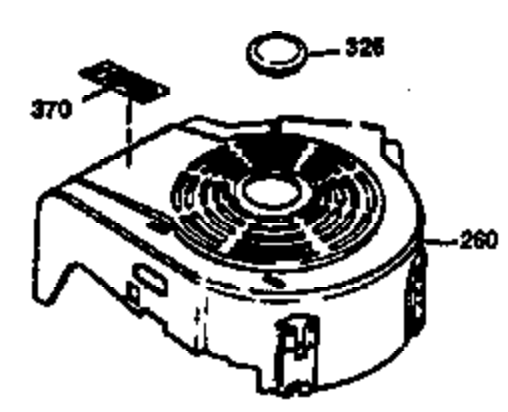

ILLUSTRATION SHOWS TYPICAL PARTS ONLY, ORDER BY PART NUMBER. PARTS NOT LISTED ARE SUPPLIED BY OEM.

Ref #	Part Number	Qty	Description
238	650806	2	Screw, 10-32 x 5/8"
239	34338	1	* Air Cleaner Gasket
245	34340	1	Air Cleaner Filter
250	34341B	1	Air Cleaner Cover
260	35491	1	Blower Housing
287	650926	2	Screw, 8-32 x 21/64"
300	35586	1	Fuel Tank (Incl. 292 & 301)
301	36246	1	Fuel Cap
390	590694	1	Rewind Starter (NOTE: This engine could have been built with 590737 starter. Refer to the design of the rope pulley strength ribs for part identification. Individual starter parts do not interchange. Refer to service bulletin 116).