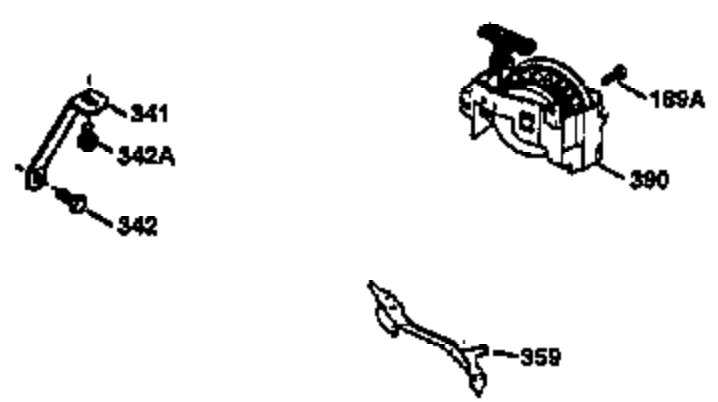

ILLUSTRATION SHOWS TYPICAL PARTS ONLY, ORDER BY PART NUMBER. PARTS NOT LISTED ARE SUPPLIED BY OEM.

Ref #	Part Number	Qty	Description
238	650806	2	Screw, 10-32 x 5/8"
239	34338	1	* Air Cleaner Gasket
245	34340	1	Air Cleaner Filter
250	34341B	1	Air Cleaner Cover
260	35491	1	Blower Housing
287	650926	2	Screw, 8-32 x 21/64"
300	35586	1	Fuel Tank (Incl. 292 & 301)
301	36246	1	Fuel Cap
390	590694	1	Rewind Starter (NOTE: This engine could have been built with 590737 starter. Refer to the design of the rope pulley strength ribs for part identification. Individual starter parts do not interchange. Refer to service bulletin 116).