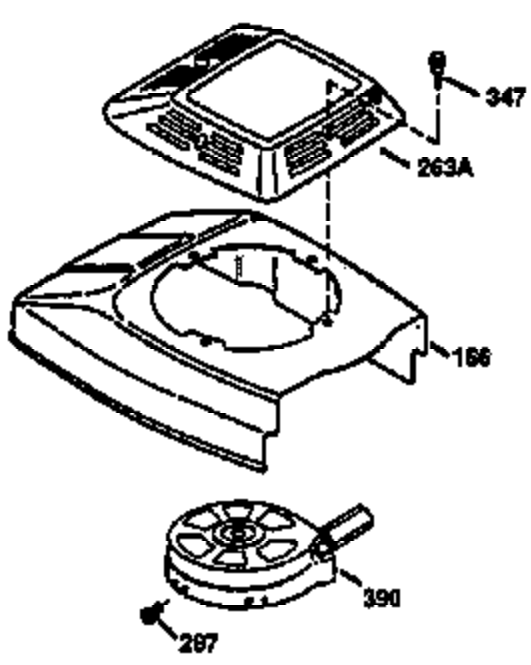

ILLUSTRATION SHOWS TYPICAL PARTS ONLY, ORDER BY PART NUMBER. PARTS NOT LISTED ARE SUPPLIED BY OEM.

Ref #	Part Number	Qty	Description
238	650806	2	Screw, 10-32 x 5/8"
239	34338	1	* Air Cleaner Gasket
245	34340	1	Air Cleaner Filter
250	34341B	1	Air Cleaner Cover
260	35491	1	Blower Housing
287	650926	2	Screw, 8-32 x 21/64"
300	35586	1	Fuel Tank (Incl. 292 & 301)
301	36246	1	Fuel Cap
390	590694	1	Rewind Starter (NOTE: This engine could have been built with 590737 starter. Refer to the design of the rope pulley strength ribs for part identification. Individual starter parts do not interchange. Refer to service bulletin 116).