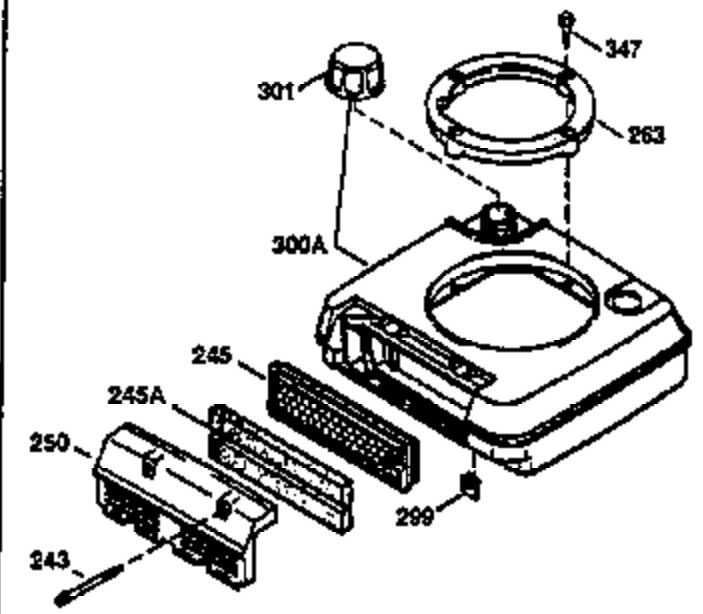

ILLUSTRATION SHOWS TYPICAL PARTS ONLY, ORDER BY PART NUMBER. PARTS NOT LISTED ARE SUPPLIED BY OEM.

Ref #	Part Number	Qty	Description
238	650806	2	Screw, 10-32 x 5/8"
239	34338	1	* Air Cleaner Gasket
245	34340	1	Air Cleaner Filter
250	34341B	1	Air Cleaner Cover
260	35491	1	Blower Housing
287	650926	2	Screw, 8-32 x 21/64"
300	35586	1	Fuel Tank (Incl. 292 & 301)
301	36246	1	Fuel Cap
390	590694	1	Rewind Starter (NOTE: This engine could have been built with 590737 starter. Refer to the design of the rope pulley strength ribs for part identification. Individual starter parts do not interchange. Refer to service bulletin 116).