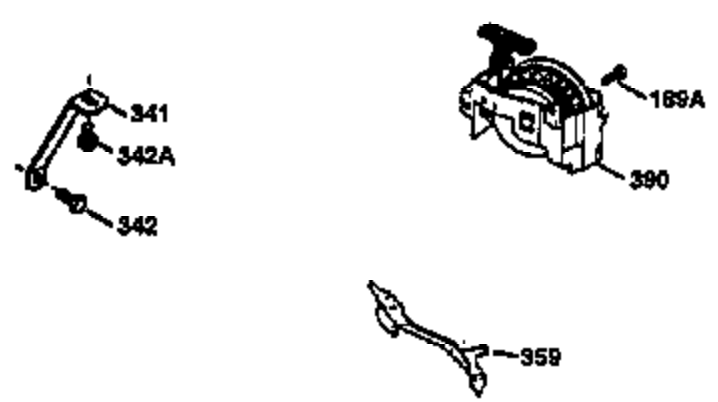

ILLUSTRATION SHOWS TYPICAL PARTS ONLY, ORDER BY PART NUMBER. PARTS NOT LISTED ARE SUPPLIED BY OEM.

Ref #	Part Number	Qty	Description
238	650806	2	Screw, 10-32 x 5/8"
239	34338	1	* Air Cleaner Gasket
245	34340	1	Air Cleaner Filter
250	34341B	1	Air Cleaner Cover
260	35491	1	Blower Housing
287	650926	2	Screw, 8-32 x 21/64"
300	35586	1	Fuel Tank (Incl. 292 & 301)
301	35355	1	Fuel Cap
370	36260	1	Primer Decal
390	590688	1	Rewind Starter