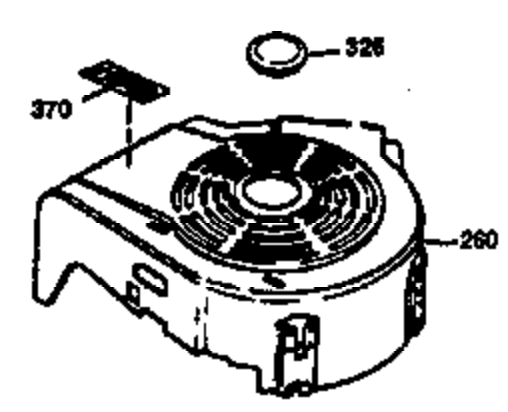

ILLUSTRATION SHOWS TYPICAL PARTS ONLY, ORDER BY PART NUMBER. PARTS NOT LISTED ARE SUPPLIED BY OEM.

Ref #	Part Number	Qty	Description
238	650806	2	Screw, 10-32 x 5/8"
239	34338	1	* Air Cleaner Gasket
245	34340	1	Air Cleaner Filter
250	34341B	1	Air Cleaner Cover
260	35491	1	Blower Housing
287	650926	2	Screw, 8-32 x 21/64"
300	35586	1	Fuel Tank (Incl. 292 & 301)
301	35355	1	Fuel Cap
370	36260	1	Primer Decal
390	590688	1	Rewind Starter