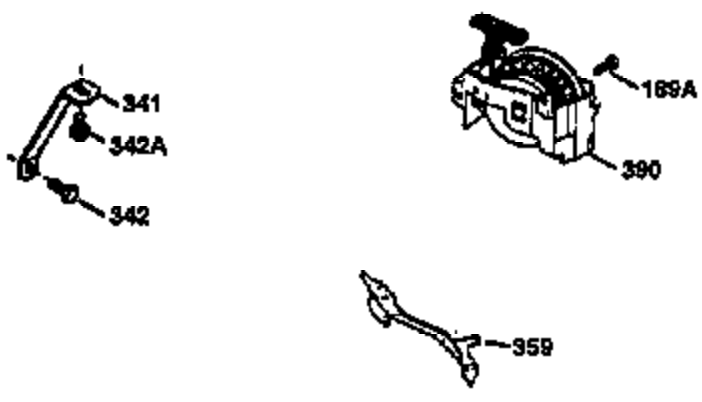

ILLUSTRATION SHOWS TYPICAL PARTS ONLY, ORDER BY PART NUMBER. PARTS NOT LISTED ARE SUPPLIED BY OEM.

Ref #	Part Number	Qty	Description
238	650806	2	Screw, 10-32 x 5/8"
239	34338	1	* Air Cleaner Gasket
245	34340	1	Air Cleaner Filter
250	34341B	1	Air Cleaner Cover
260	35491	1	Blower Housing
287	650926	2	Screw, 8-32 x 21/64"
300	35586	1	Fuel Tank (Incl. 292 & 301)
301	35355	1	Fuel Cap
370	36260	1	Primer Decal
390	590688	1	Rewind Starter