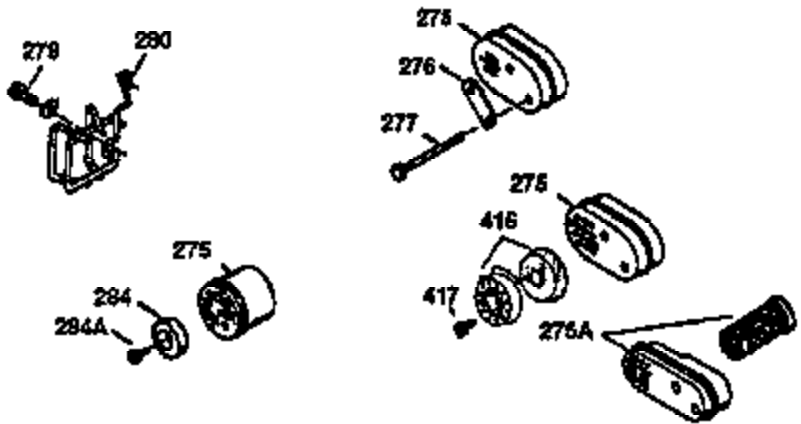

ILLUSTRATION SHOWS TYPICAL PARTS ONLY. ORDER BY PART NUMBER. PARTS NOT LISTED ARE SUPPLIED BY OEM.

Ref #	Part Number	Qty	Description
19	31361	1	Extension Spring
69	35261	1	* Mounting Flange Gasket
70	35651C	1	Mounting Flange (Incl.72 thru 83)
90	611112	1	Flywheel
182	6201	2	Screw, 1/4-28 x 7/8"
185	31384A	1	Intake Pipe (Incl. 224)
186	34337	1	Governor Link
200	33131A	1	Control Bracket (Incl. 202 thru 206)
209	30200	2	Screw, 10-24 x 9/16"
223	650451	2	Screw, 1/4-20 x 1"
238	650806	2	Screw, 10-32 x 5/8"
245	34340	1	Air Cleaner Filter
250	34341B	1	Air Cleaner Cover
275	36473	1	Muffler (Incl. 277)
277	650988	2	Screw, 1/4-20 x 2-5/16"