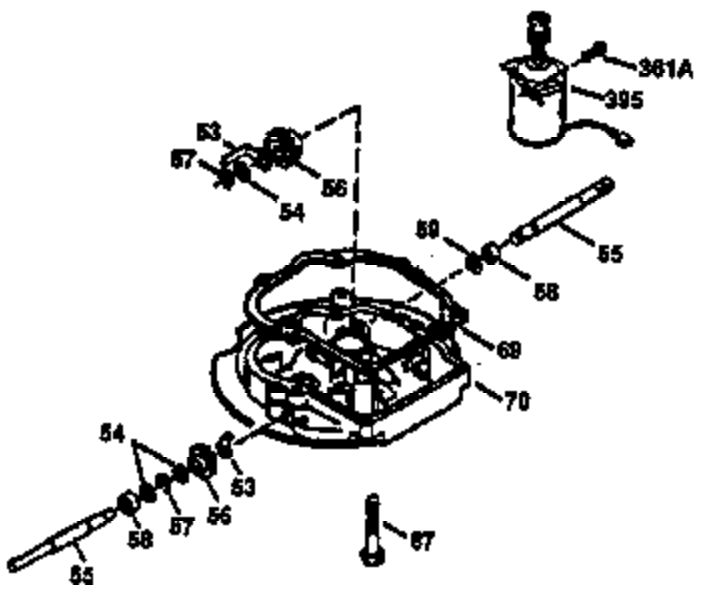

ILLUSTRATION SHOWS TYPICAL PARTS ONLY. ORDER BY PART NUMBER. PARTS NOT LISTED ARE SUPPLIED BY OEM.

Ref #	Part Number	Qty	Description
19	31361	1	Extension Spring
69	35261	1	* Mounting Flange Gasket
70	35651C	1	Mounting Flange (Incl.72 thru 83)
90	611112	1	Flywheel
182	6201	2	Screw, 1/4-28 x 7/8"
185	31384A	1	Intake Pipe (Incl. 224)
186	34337	1	Governor Link
200	33131A	1	Control Bracket (Incl. 202 thru 206)
209	30200	2	Screw, 10-24 x 9/16"
223	650451	2	Screw, 1/4-20 x 1"
238	650806	2	Screw, 10-32 x 5/8"
245	34340	1	Air Cleaner Filter
250	34341B	1	Air Cleaner Cover
275	36473	1	Muffler (Incl. 277)
277	650988	2	Screw, 1/4-20 x 2-5/16"