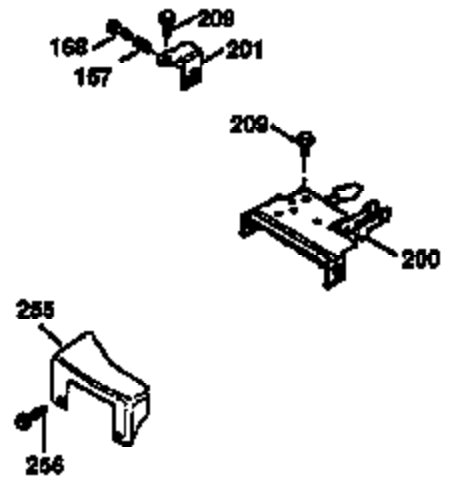

ILLUSTRATION SHOWS TYPICAL PARTS ONLY. ORDER BY PART NUMBER. PARTS NOT LISTED ARE SUPPLIED BY OEM.

Ref #	Part Number	Qty	Description
19	31361	1	Extension Spring
69	35261	1	* Mounting Flange Gasket
70	35651C	1	Mounting Flange (Incl.72 thru 83)
90	611112	1	Flywheel
182	6201	2	Screw, 1/4-28 x 7/8"
185	31384A	1	Intake Pipe (Incl. 224)
186	34337	1	Governor Link
200	33131A	1	Control Bracket (Incl. 202 thru 206)
209	30200	2	Screw, 10-24 x 9/16"
223	650451	2	Screw, 1/4-20 x 1"
238	650806	2	Screw, 10-32 x 5/8"
245	34340	1	Air Cleaner Filter
250	34341B	1	Air Cleaner Cover
275	36473	1	Muffler (Incl. 277)
277	650988	2	Screw, 1/4-20 x 2-5/16"