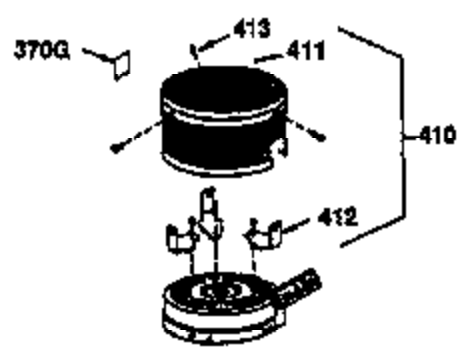

ILLUSTRATION SHOWS TYPICAL PARTS ONLY. ORDER BY PART NUMBER. PARTS NOT LISTED ARE SUPPLIED BY OEM.

Ref #	Part Number	Qty	Description
19	31361	1	Extension Spring
69	35261	1	* Mounting Flange Gasket
70	35651C	1	Mounting Flange (Incl.72 thru 83)
90	611112	1	Flywheel
182	6201	2	Screw, 1/4-28 x 7/8"
185	31384A	1	Intake Pipe (Incl. 224)
186	34337	1	Governor Link
200	33131A	1	Control Bracket (Incl. 202 thru 206)
209	30200	2	Screw, 10-24 x 9/16"
223	650451	2	Screw, 1/4-20 x 1"
238	650806	2	Screw, 10-32 x 5/8"
245	34340	1	Air Cleaner Filter
250	34341B	1	Air Cleaner Cover
275	36473	1	Muffler (Incl. 277)
277	650988	2	Screw, 1/4-20 x 2-5/16"