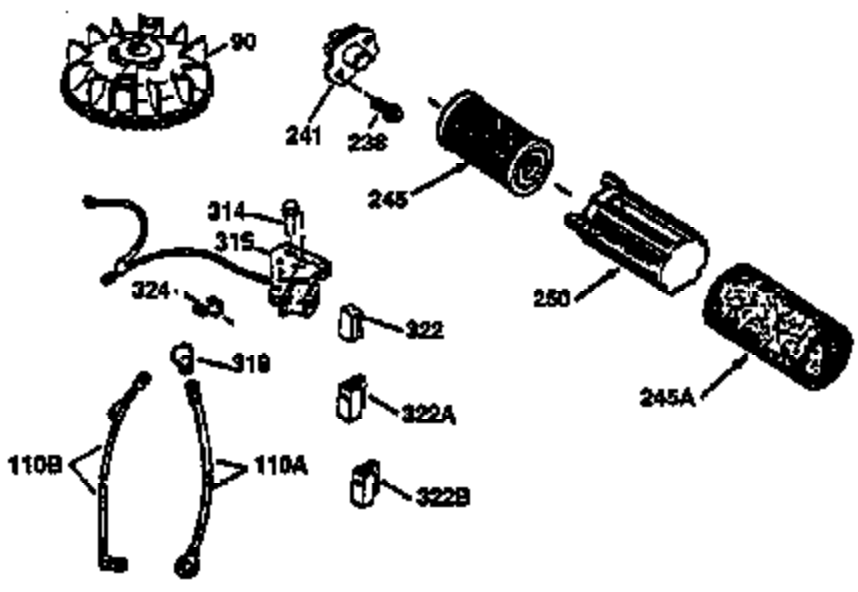

ILLUSTRATION SHOWS TYPICAL PARTS ONLY. ORDER BY PART NUMBER. PARTS NOT LISTED ARE SUPPLIED BY OEM.

Ref #	Part Number	Qty	Description
19	31361	1	Extension Spring
69	35261	1	* Mounting Flange Gasket
70	35651C	1	Mounting Flange (Incl.72 thru 83)
90	611112	1	Flywheel
182	6201	2	Screw, 1/4-28 x 7/8"
185	31384A	1	Intake Pipe (Incl. 224)
186	34337	1	Governor Link
200	33131A	1	Control Bracket (Incl. 202 thru 206)
209	30200	2	Screw, 10-24 x 9/16"
223	650451	2	Screw, 1/4-20 x 1"
238	650806	2	Screw, 10-32 x 5/8"
245	34340	1	Air Cleaner Filter
250	34341B	1	Air Cleaner Cover
275	36473	1	Muffler (Incl. 277)
277	650988	2	Screw, 1/4-20 x 2-5/16"